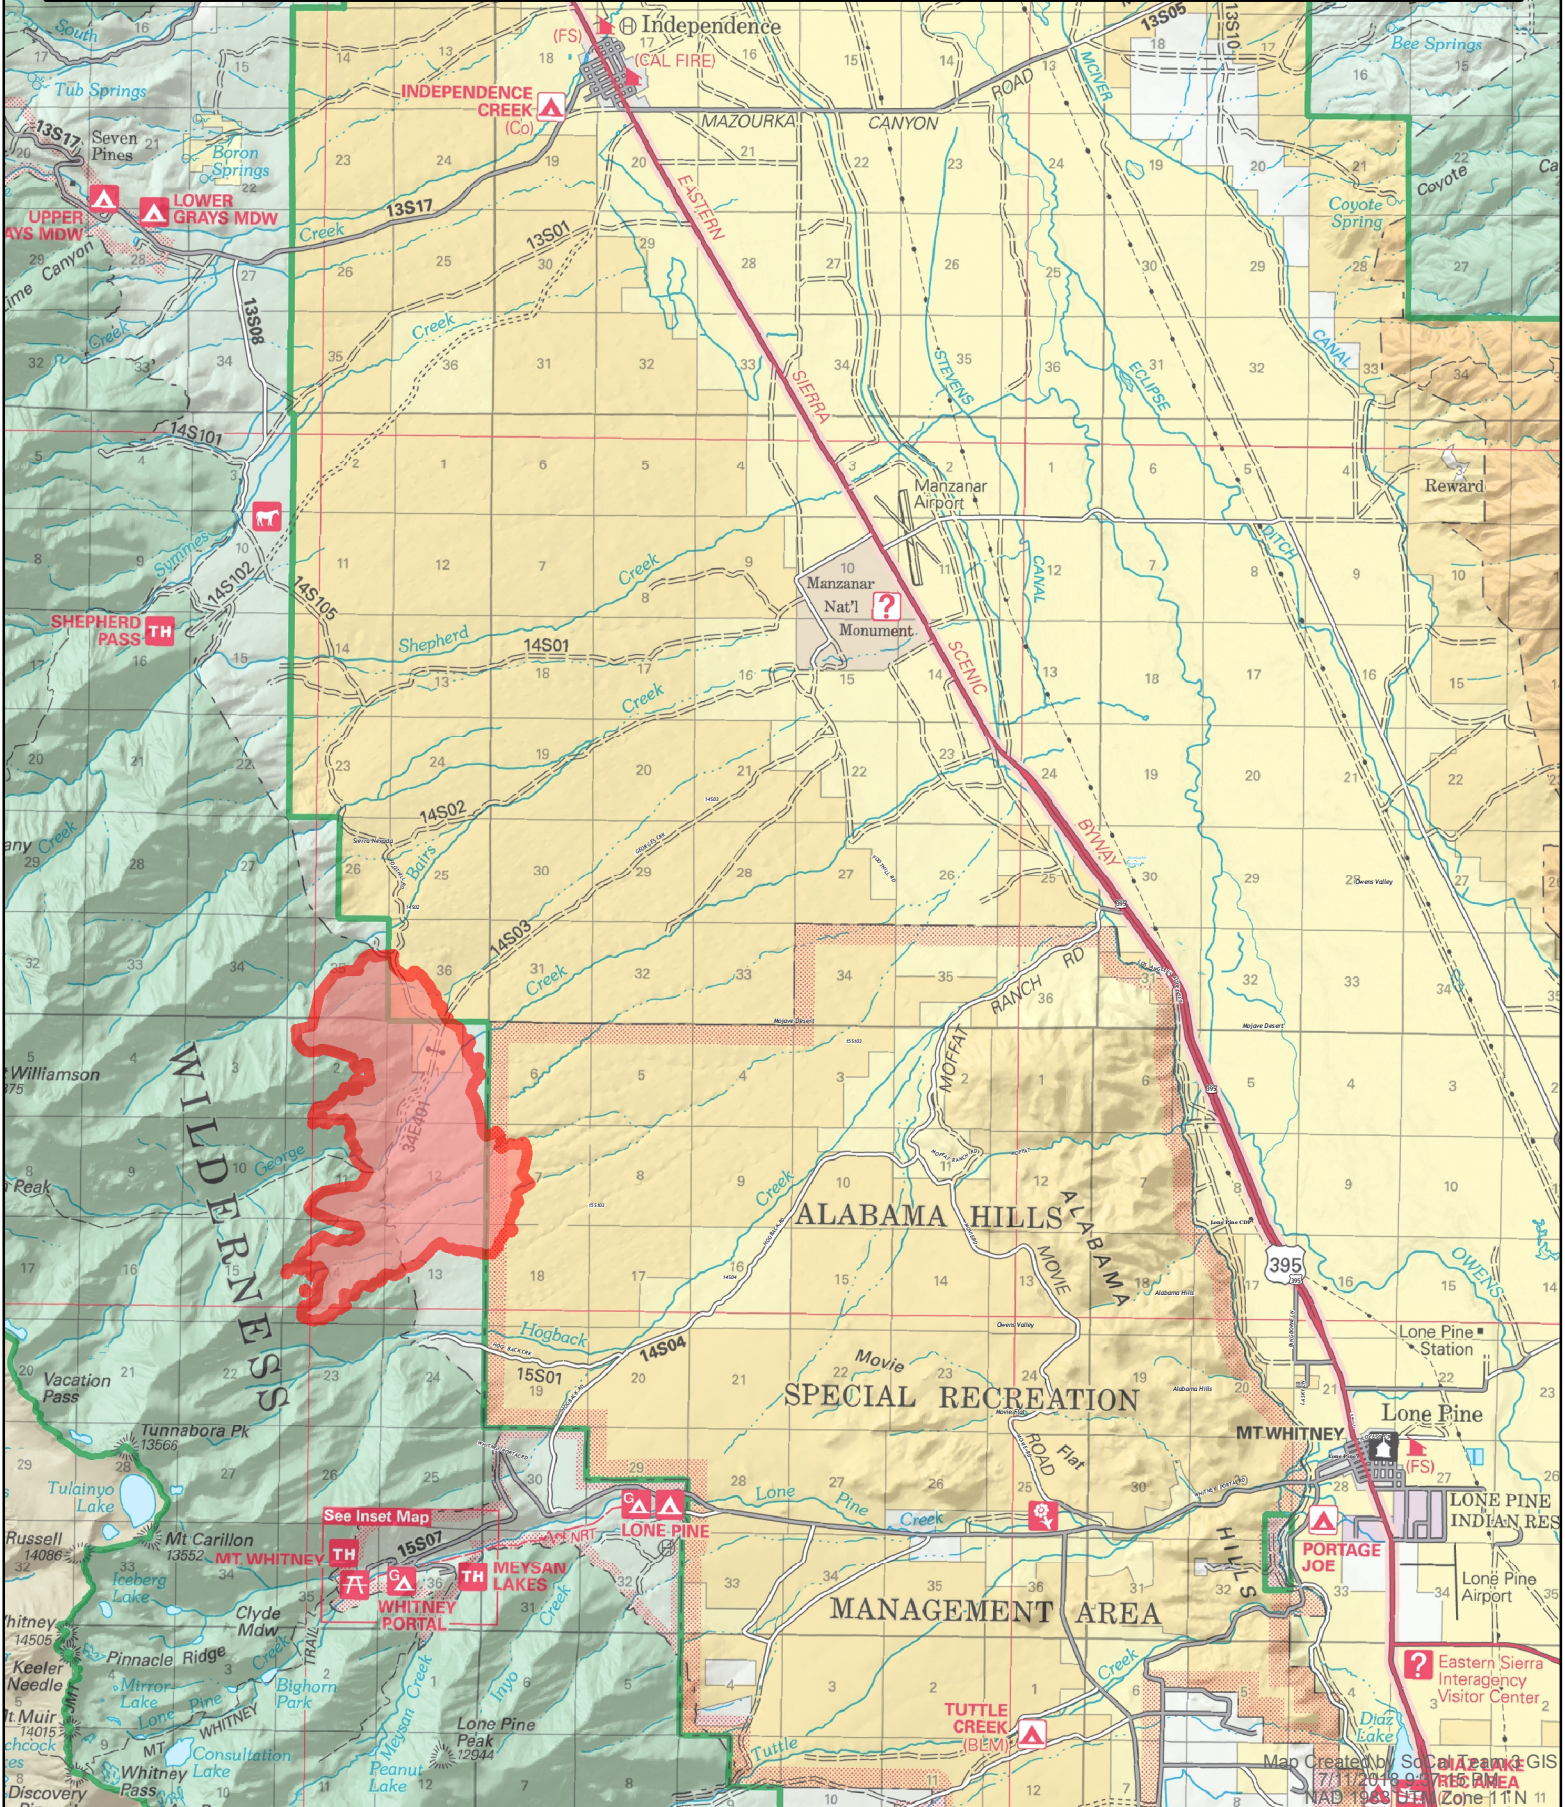

PUBLIC INFORMATION MAP

GEORGES FIRE

CA-INF-001071

JULY 12, 2018

 Fire Polygon

0 0.5 1 2 3 4 Miles

See Inset Map

 Eastern Sierra Interagency Visitor Center

Map Created by SoCal Team GIS
7/11/2018 09:25:00
NAD 1983 UTM Zone 11N 11