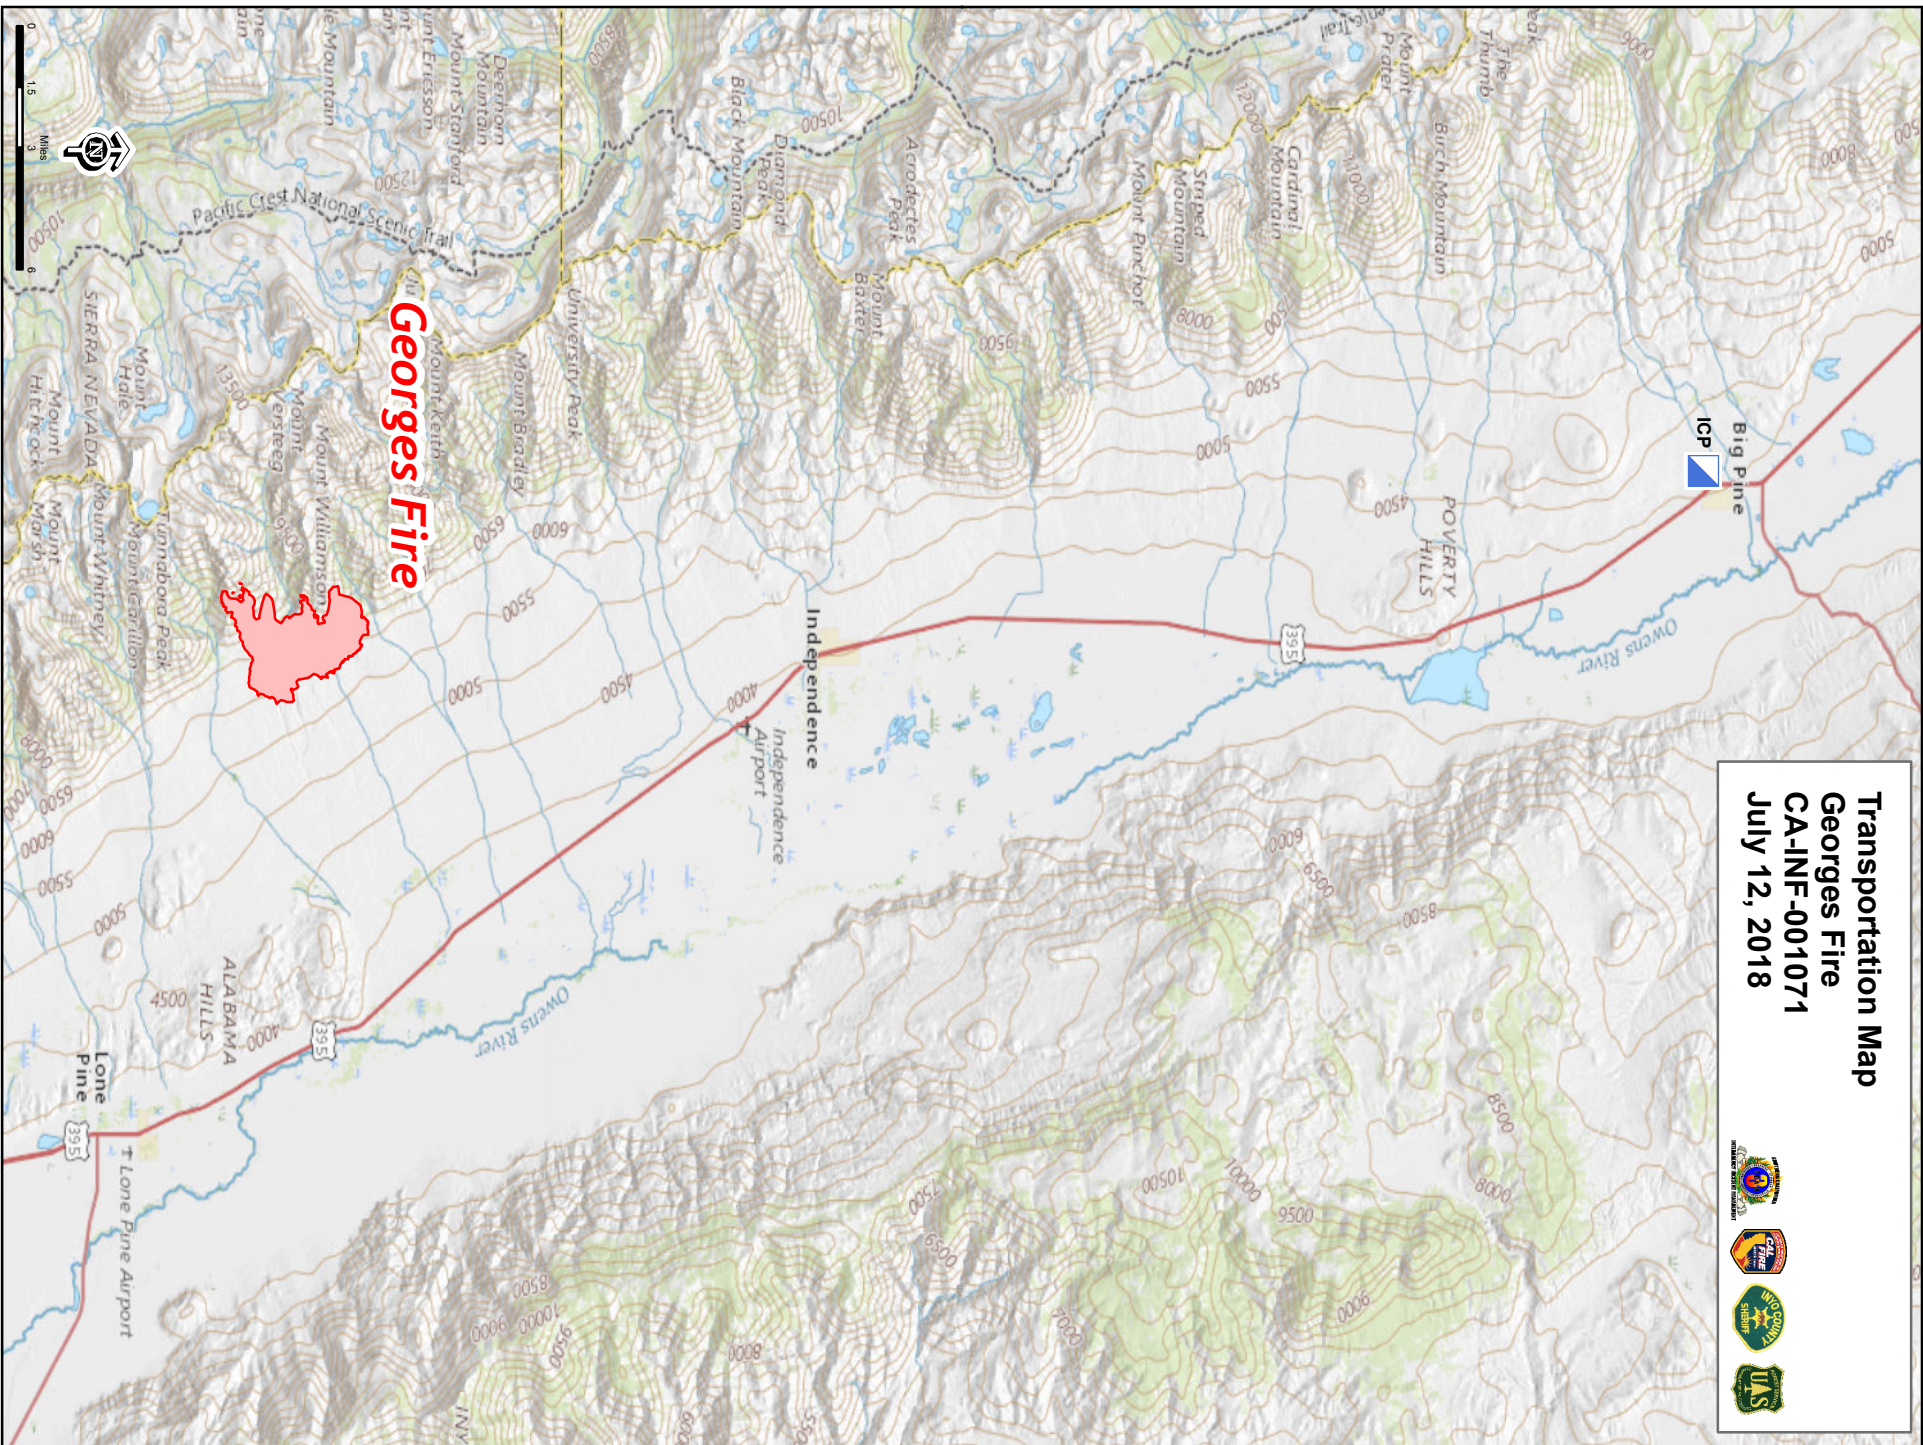

Transportation Map
Georges Fire
CA-INF-001071
July 12, 2018

-  Burned Area
-  Validated Travel Routes

Georges Fire

Transportation Map
Georges Fire
CA-INF-001071
July 12, 2018