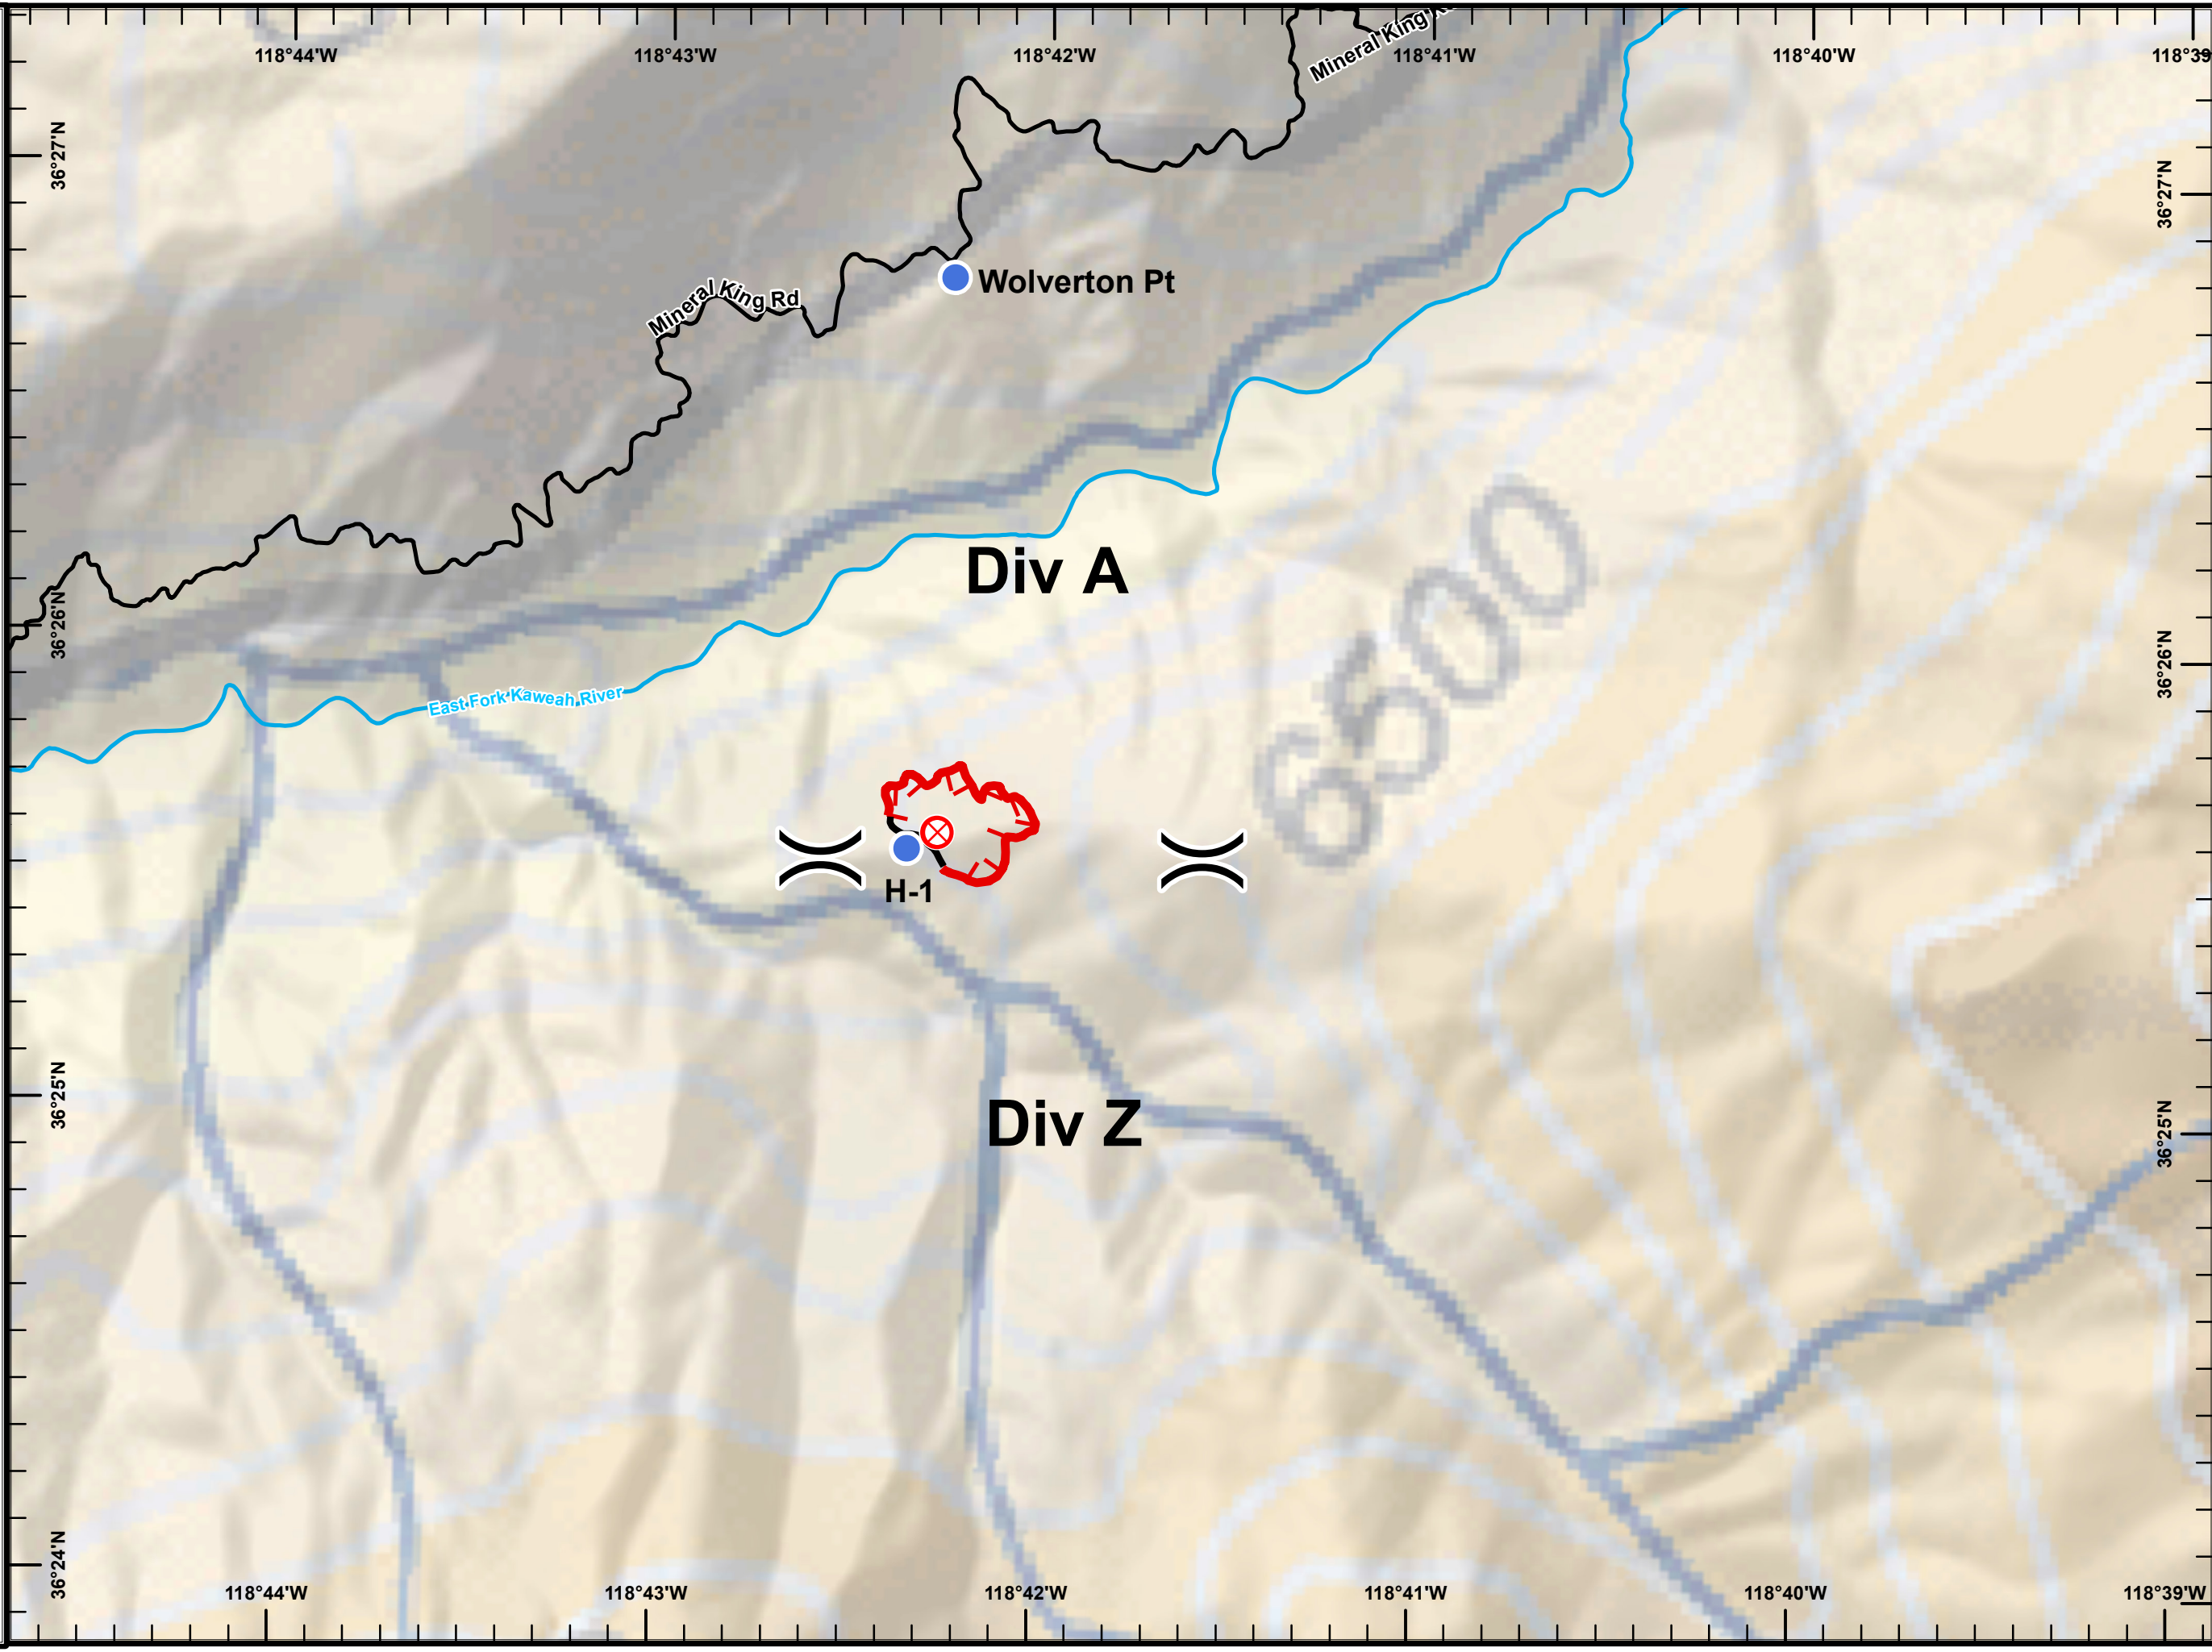

Horse Creek  
CA-NPS-000085  
Pilot Map  
07/24/2018

-  Fire Origin
-  Helispot
-  Division Break
-  Uncontrolled Fire Edge
-  Completed Line
-  Roads

0 0.25 0.5  
Miles

JAD  
7/23/2018  
9:26:48 PM