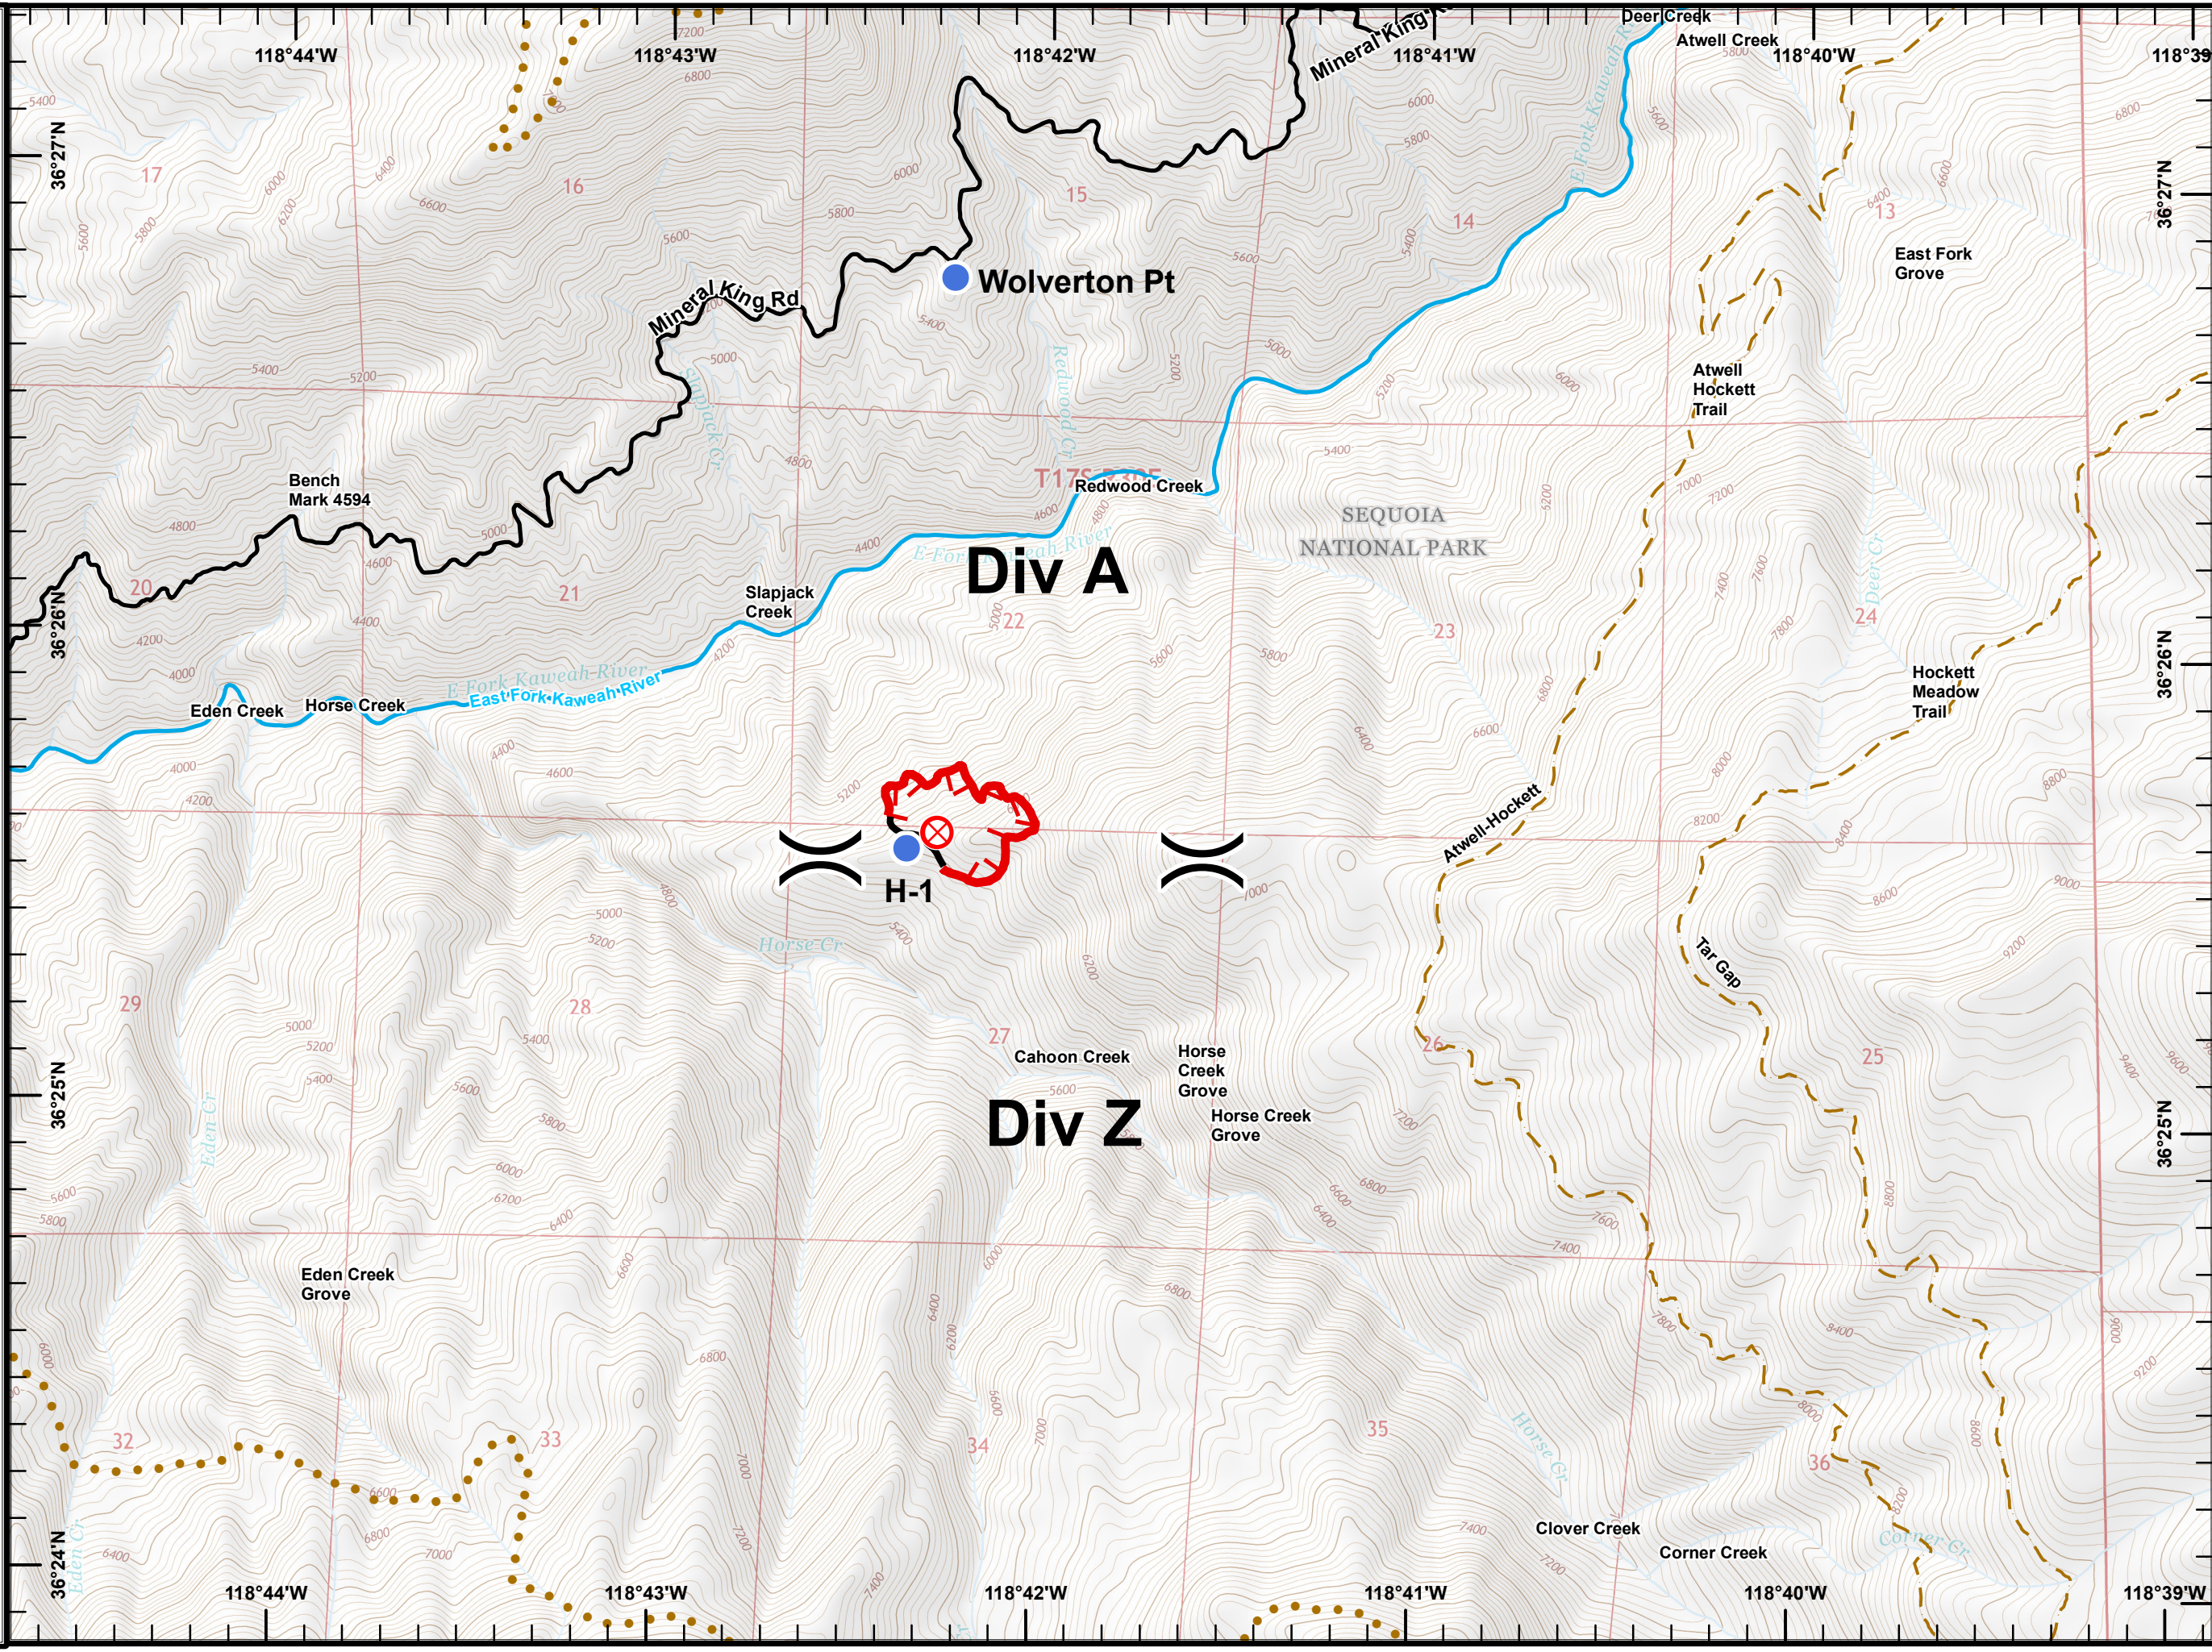

**Horse Creek
CA-NPS-000085
07/24/2018
NAD83, Zone 11**

-  Fire Origin
-  Helispot
-  Division Break
-  Uncontrolled Fire Edge
-  Completed Line
-  Trails Maintained
-  Trails UnMaintained
-  Roads

JAD
7/23/2018
8:52:36 PM

0 0.25 0.5
Miles