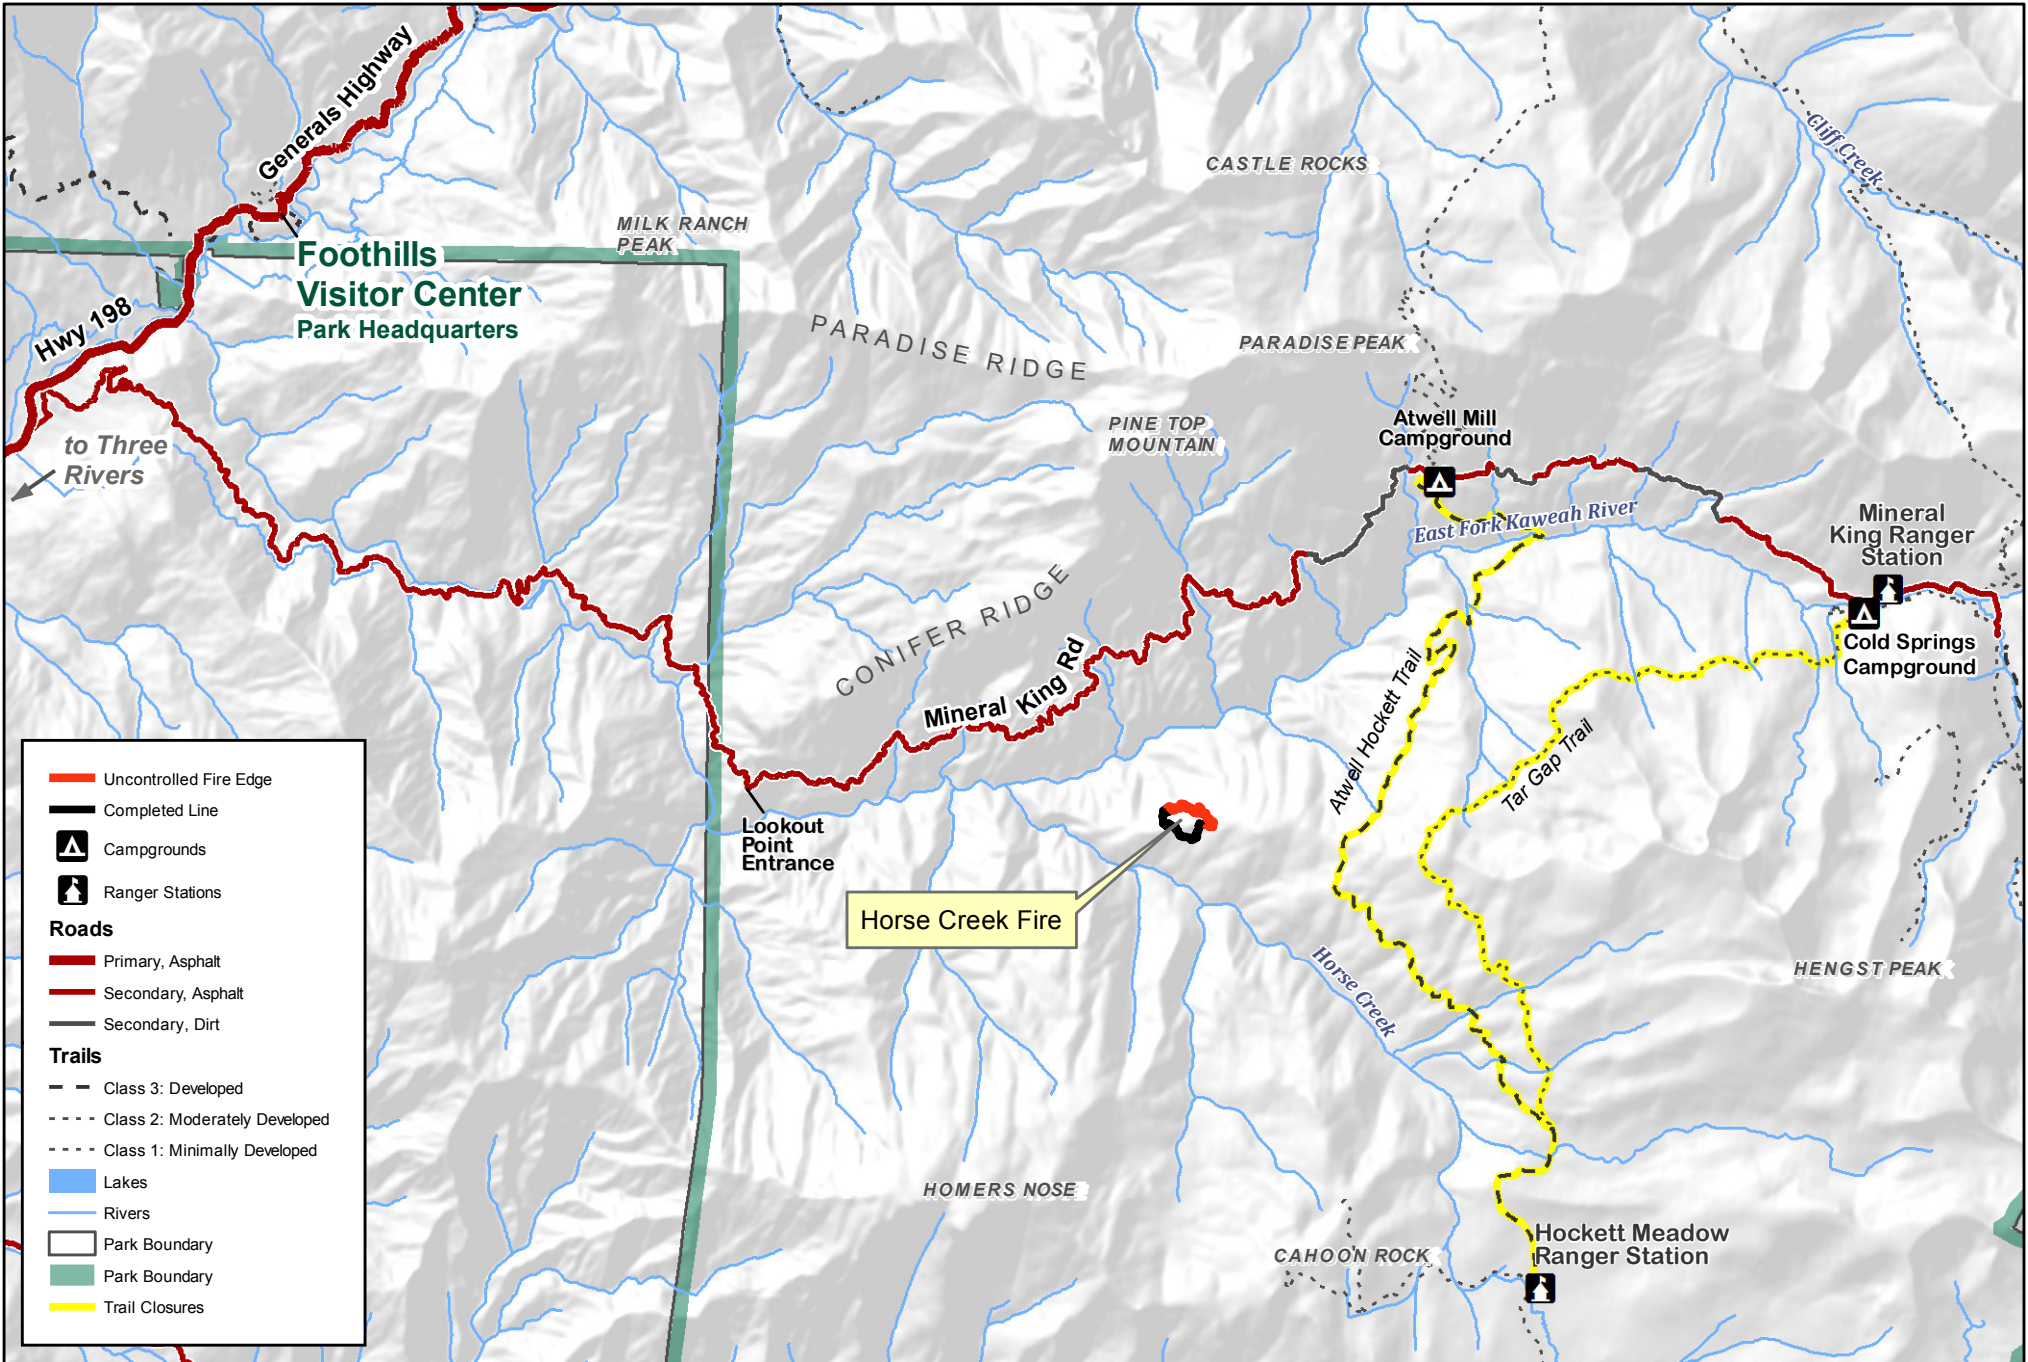

Horse Creek Fire

Sequoia National Park

	Uncontrolled Fire Edge
	Completed Line
	Campgrounds
	Ranger Stations
Roads	
	Primary, Asphalt
	Secondary, Asphalt
	Secondary, Dirt
Trails	
	Class 3: Developed
	Class 2: Moderately Developed
	Class 1: Minimally Developed
	Lakes
	Rivers
	Park Boundary
	Park Boundary
	Trail Closures

CA-NPS-00085
07/25/2018

JAD
7/24/2018
8:57:05 PM