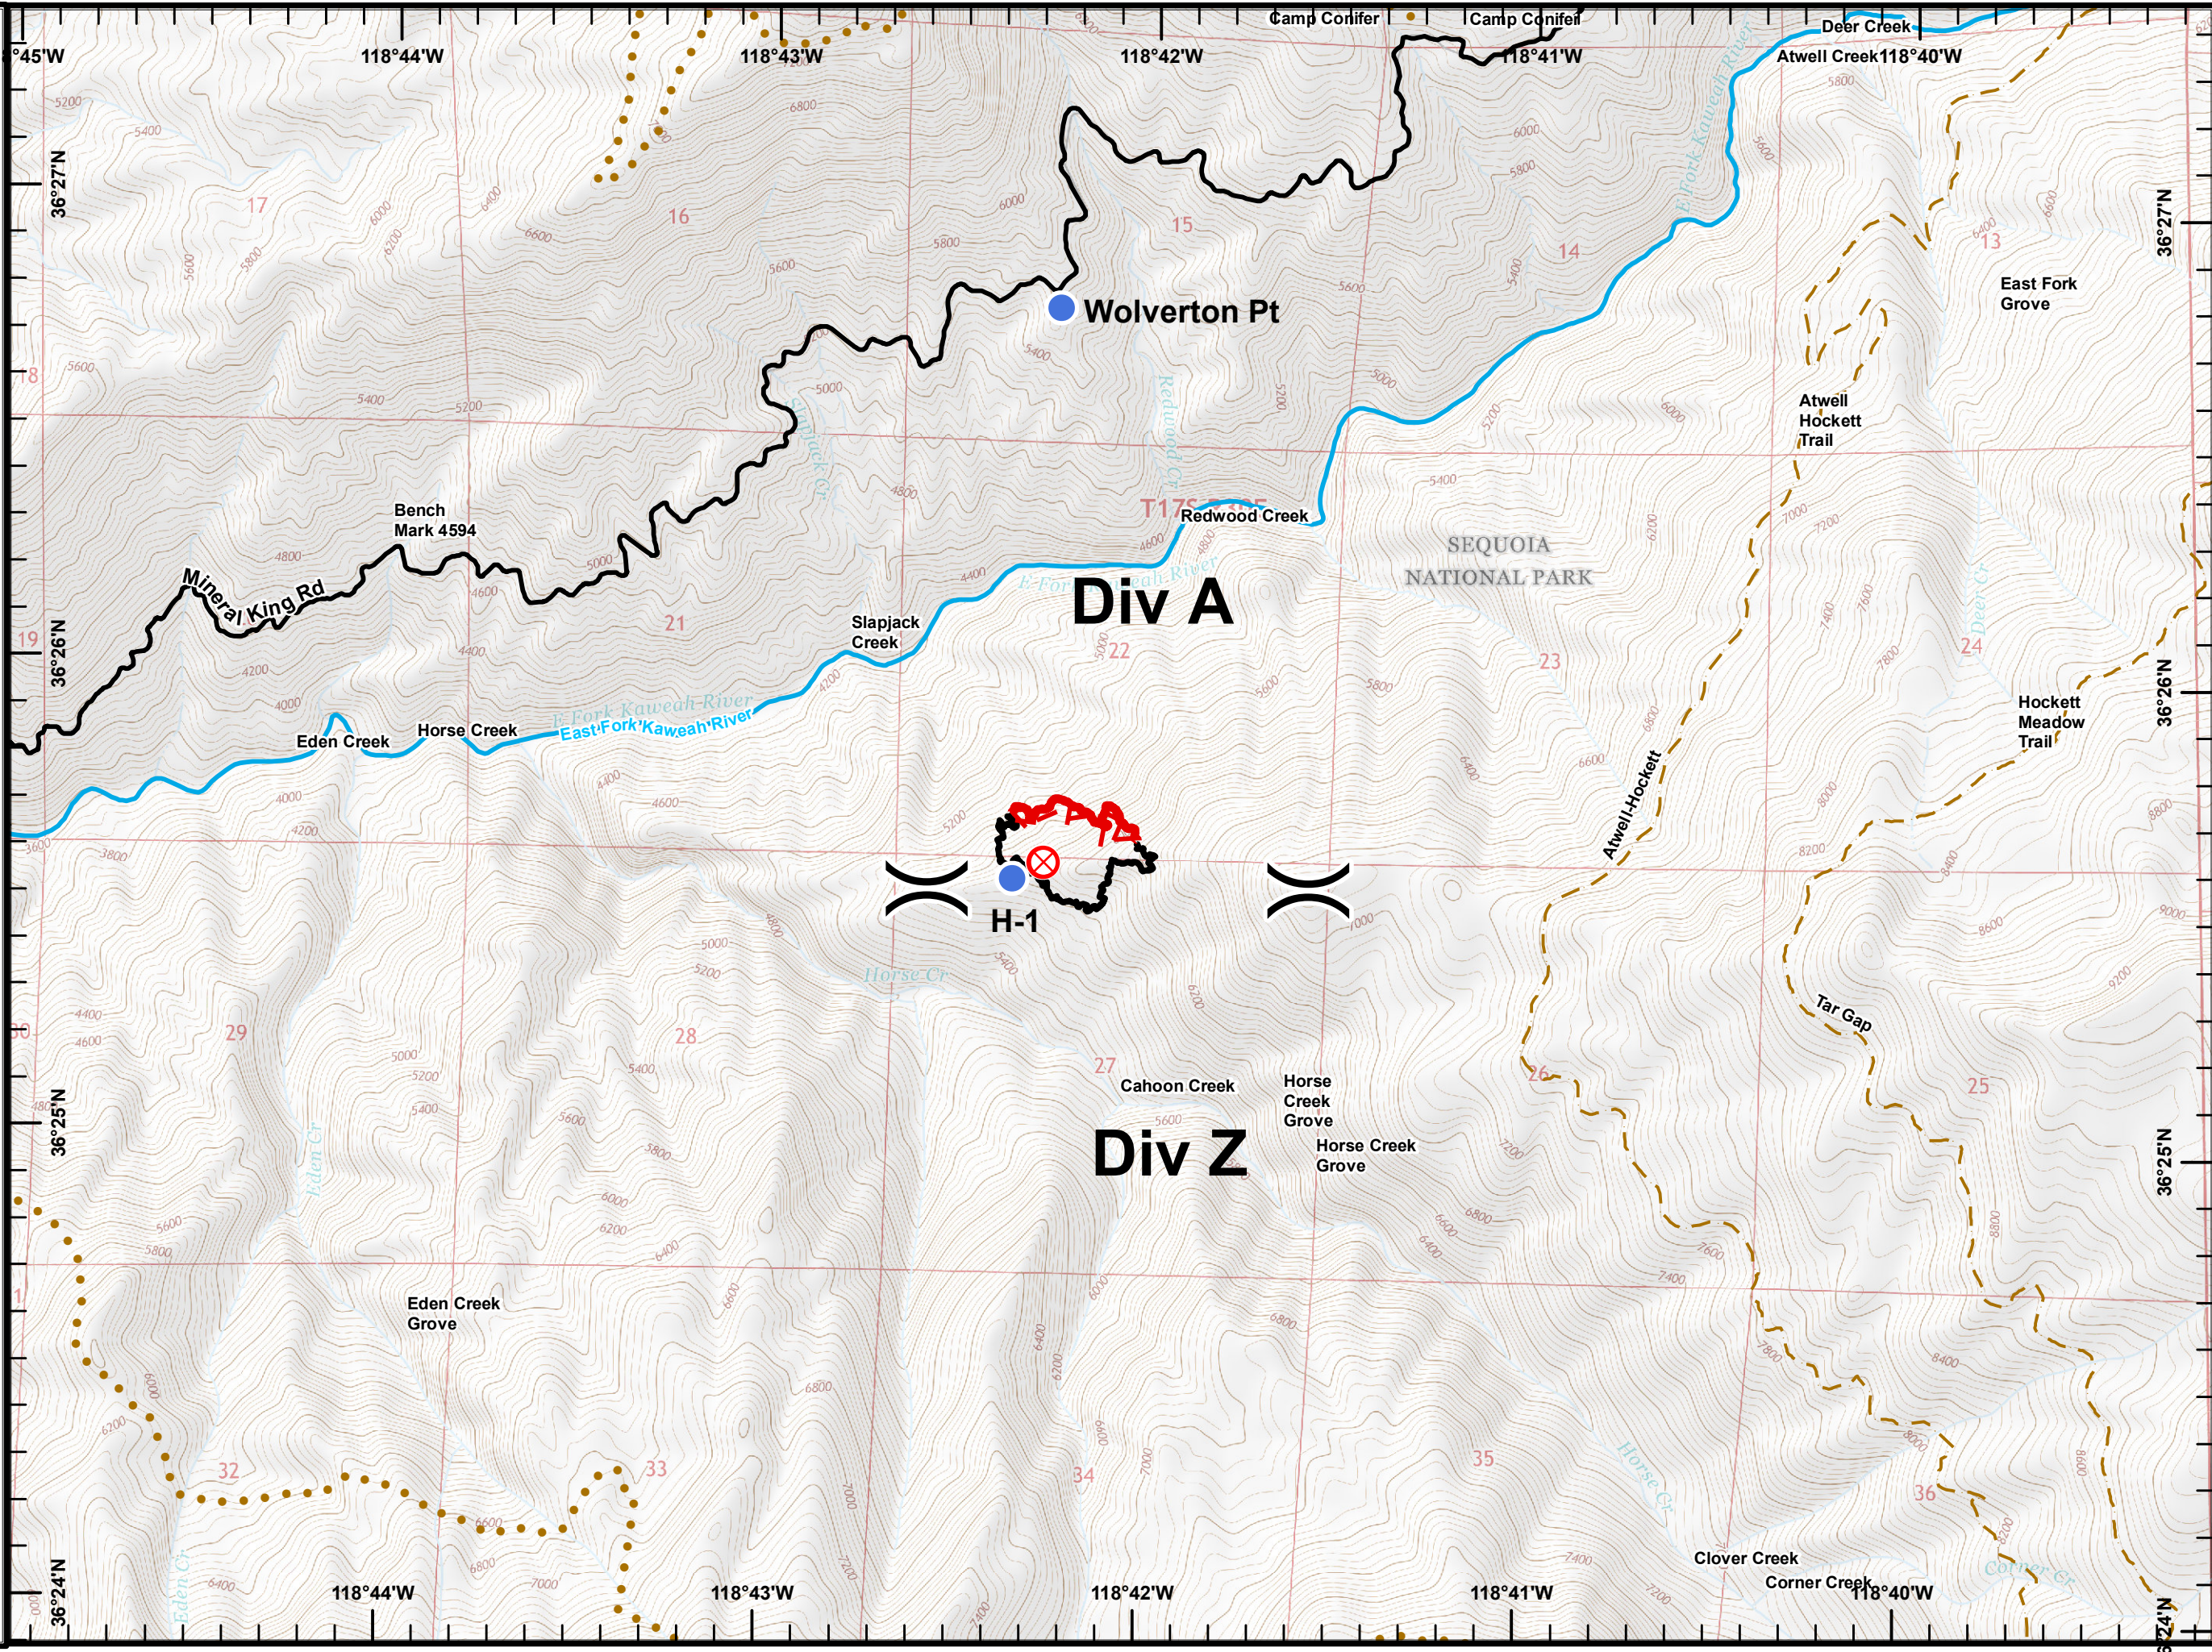

Horse Creek  
 CA-NPS-000085  
 07/26/2018  
 NAD83, Zone 11

-  Fire Origin
-  Helispot
-  Division Break
-  Uncontrolled Fire Edge
-  Completed Line
-  Trails Maintained
-  Trails UnMaintained
-  Roads

JAD  
 7/26/2018  
 8:04:50 PM