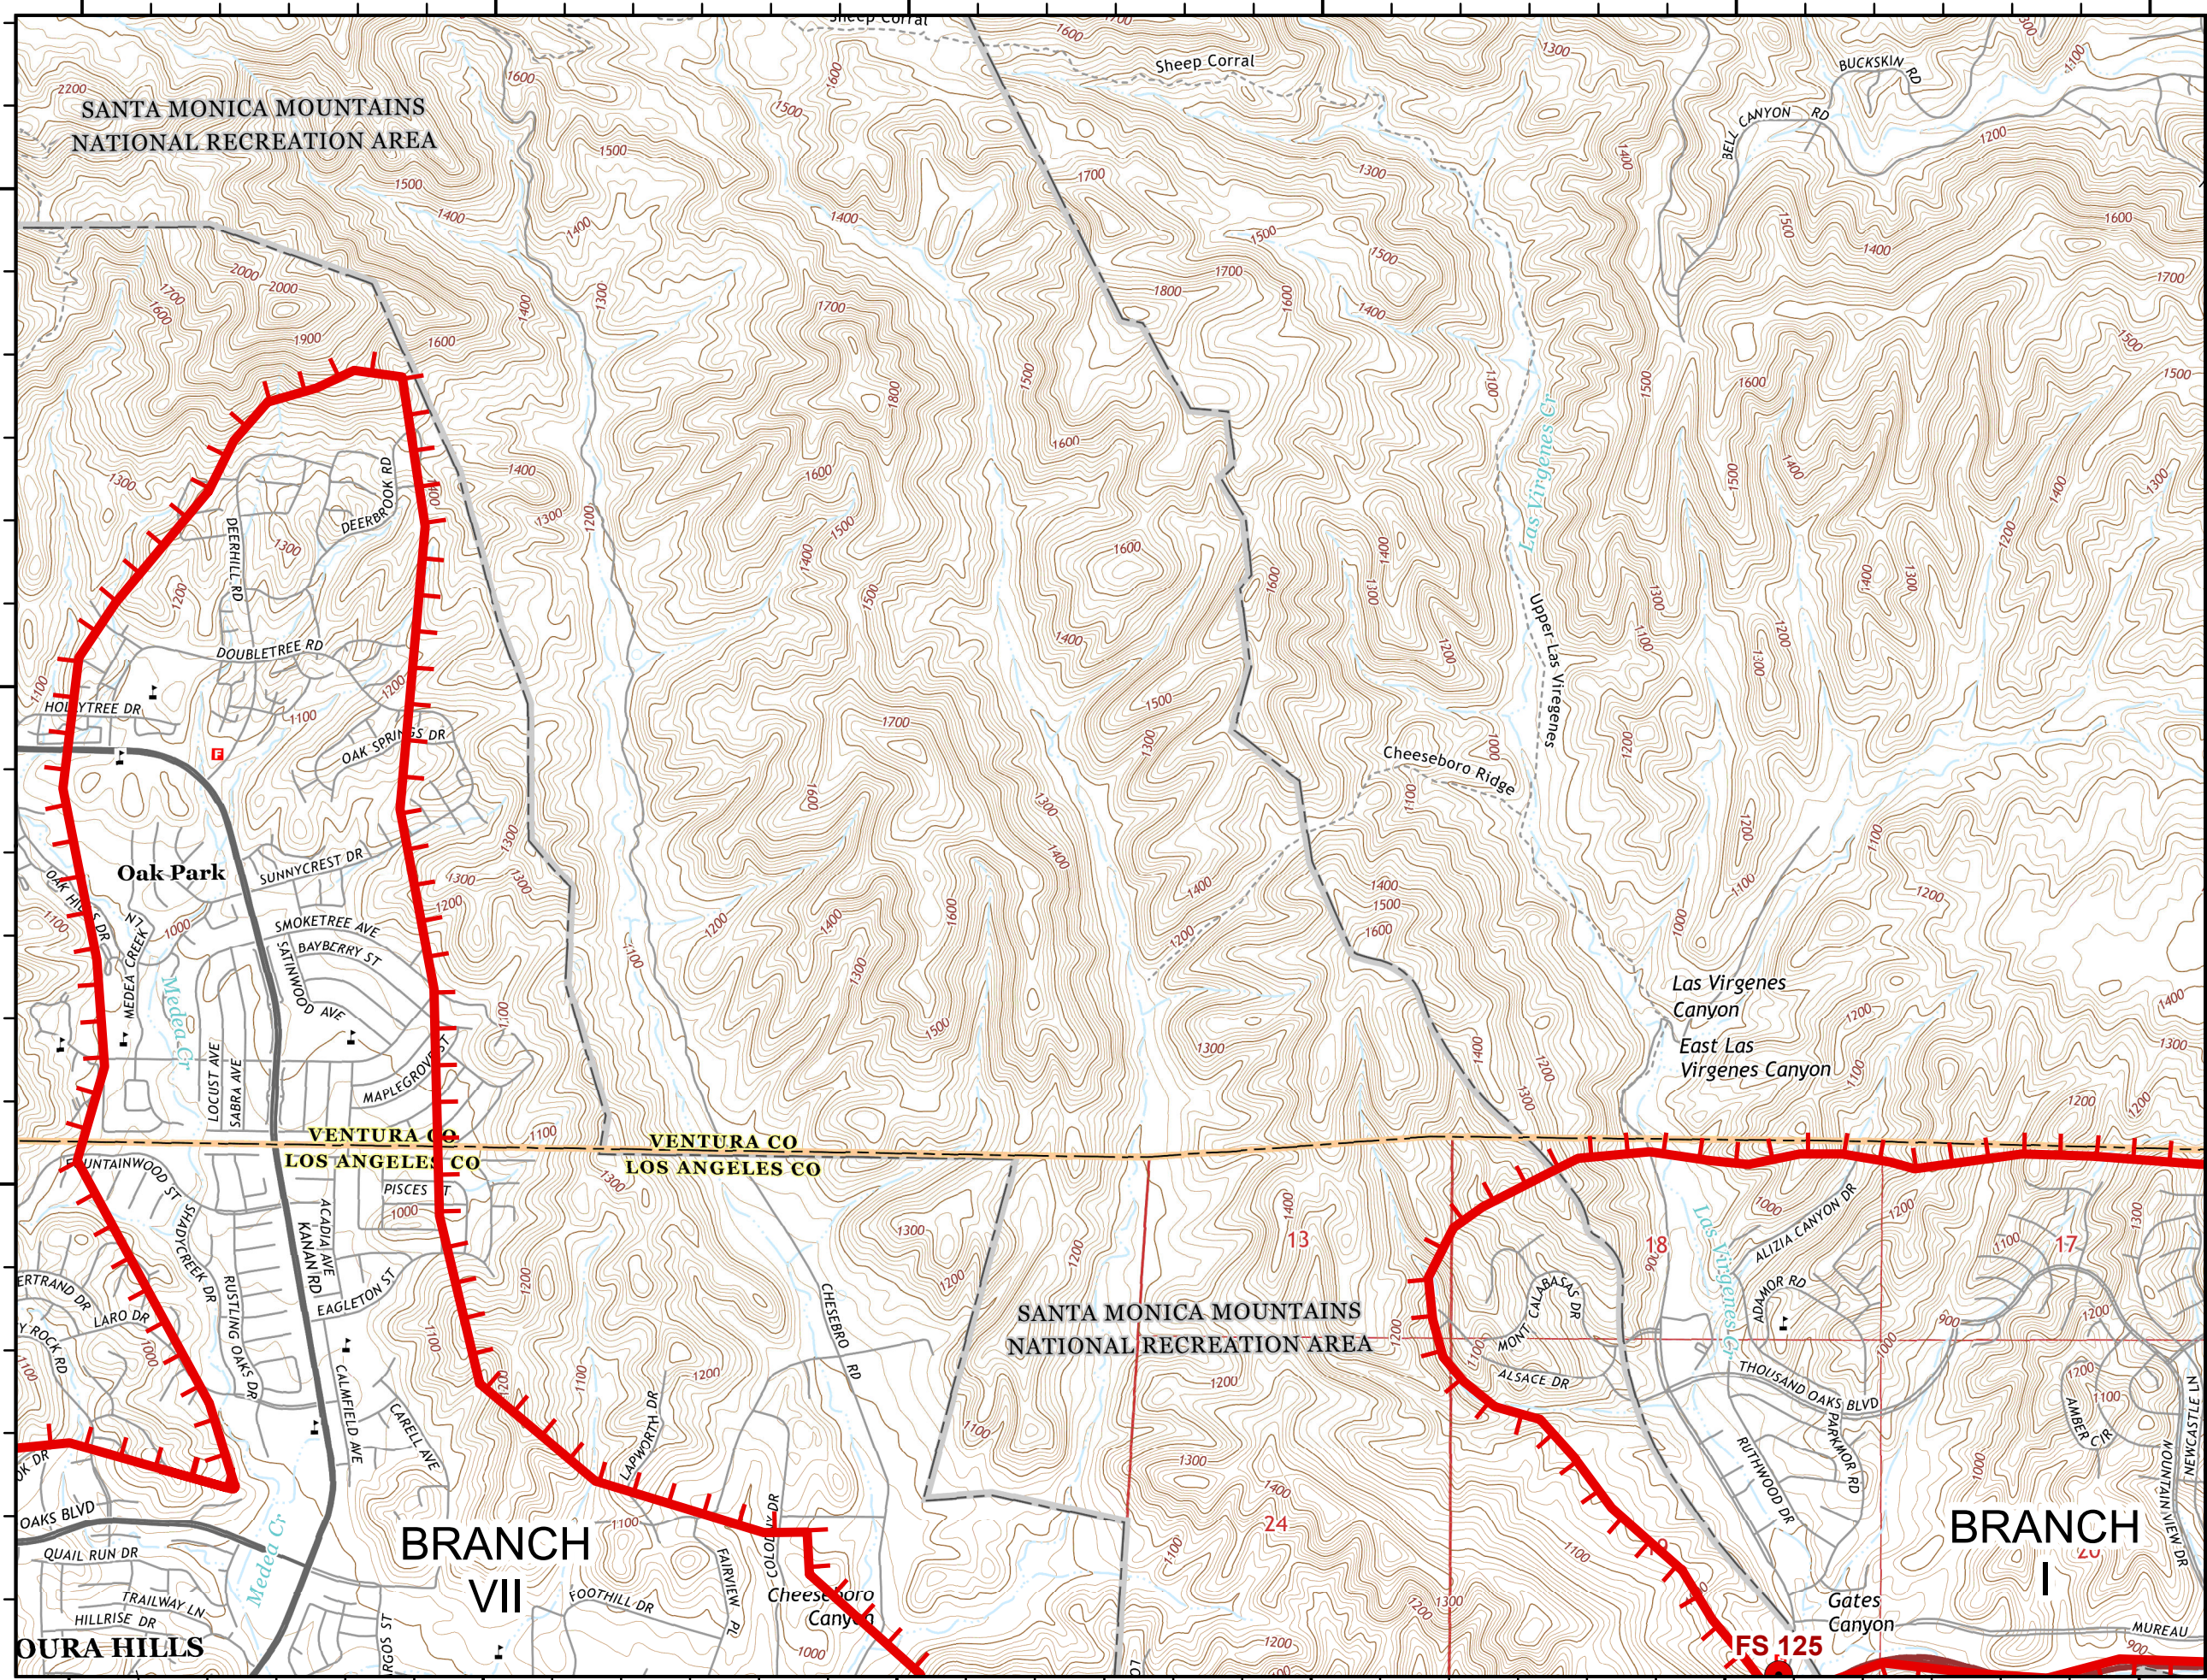

118°46'0"W 118°45'0"W 118°44'0"W 118°43'0"W 118°42'0"W 118°41'0"W

34°12'0"N
34°11'0"N
34°10'0"N
34°10'0"N
34°10'0"N

WOOLSEY FIRE

Incident Action Plan Map

CA-LAC-338981
Nov 10, 2018

Page K14

- Stations
- Uncontrolled Fire Edge

I12	I13	I14	I15	
J12	J13	J14	J15	
K12	K13	K14	K15	
L12	L13	L14	L15	
M11	M12	M13	M14	M15
N11	N12	N13	N14	N15

118°46'0"W 118°45'0"W 118°44'0"W 118°43'0"W 118°42'0"W 118°41'0"W