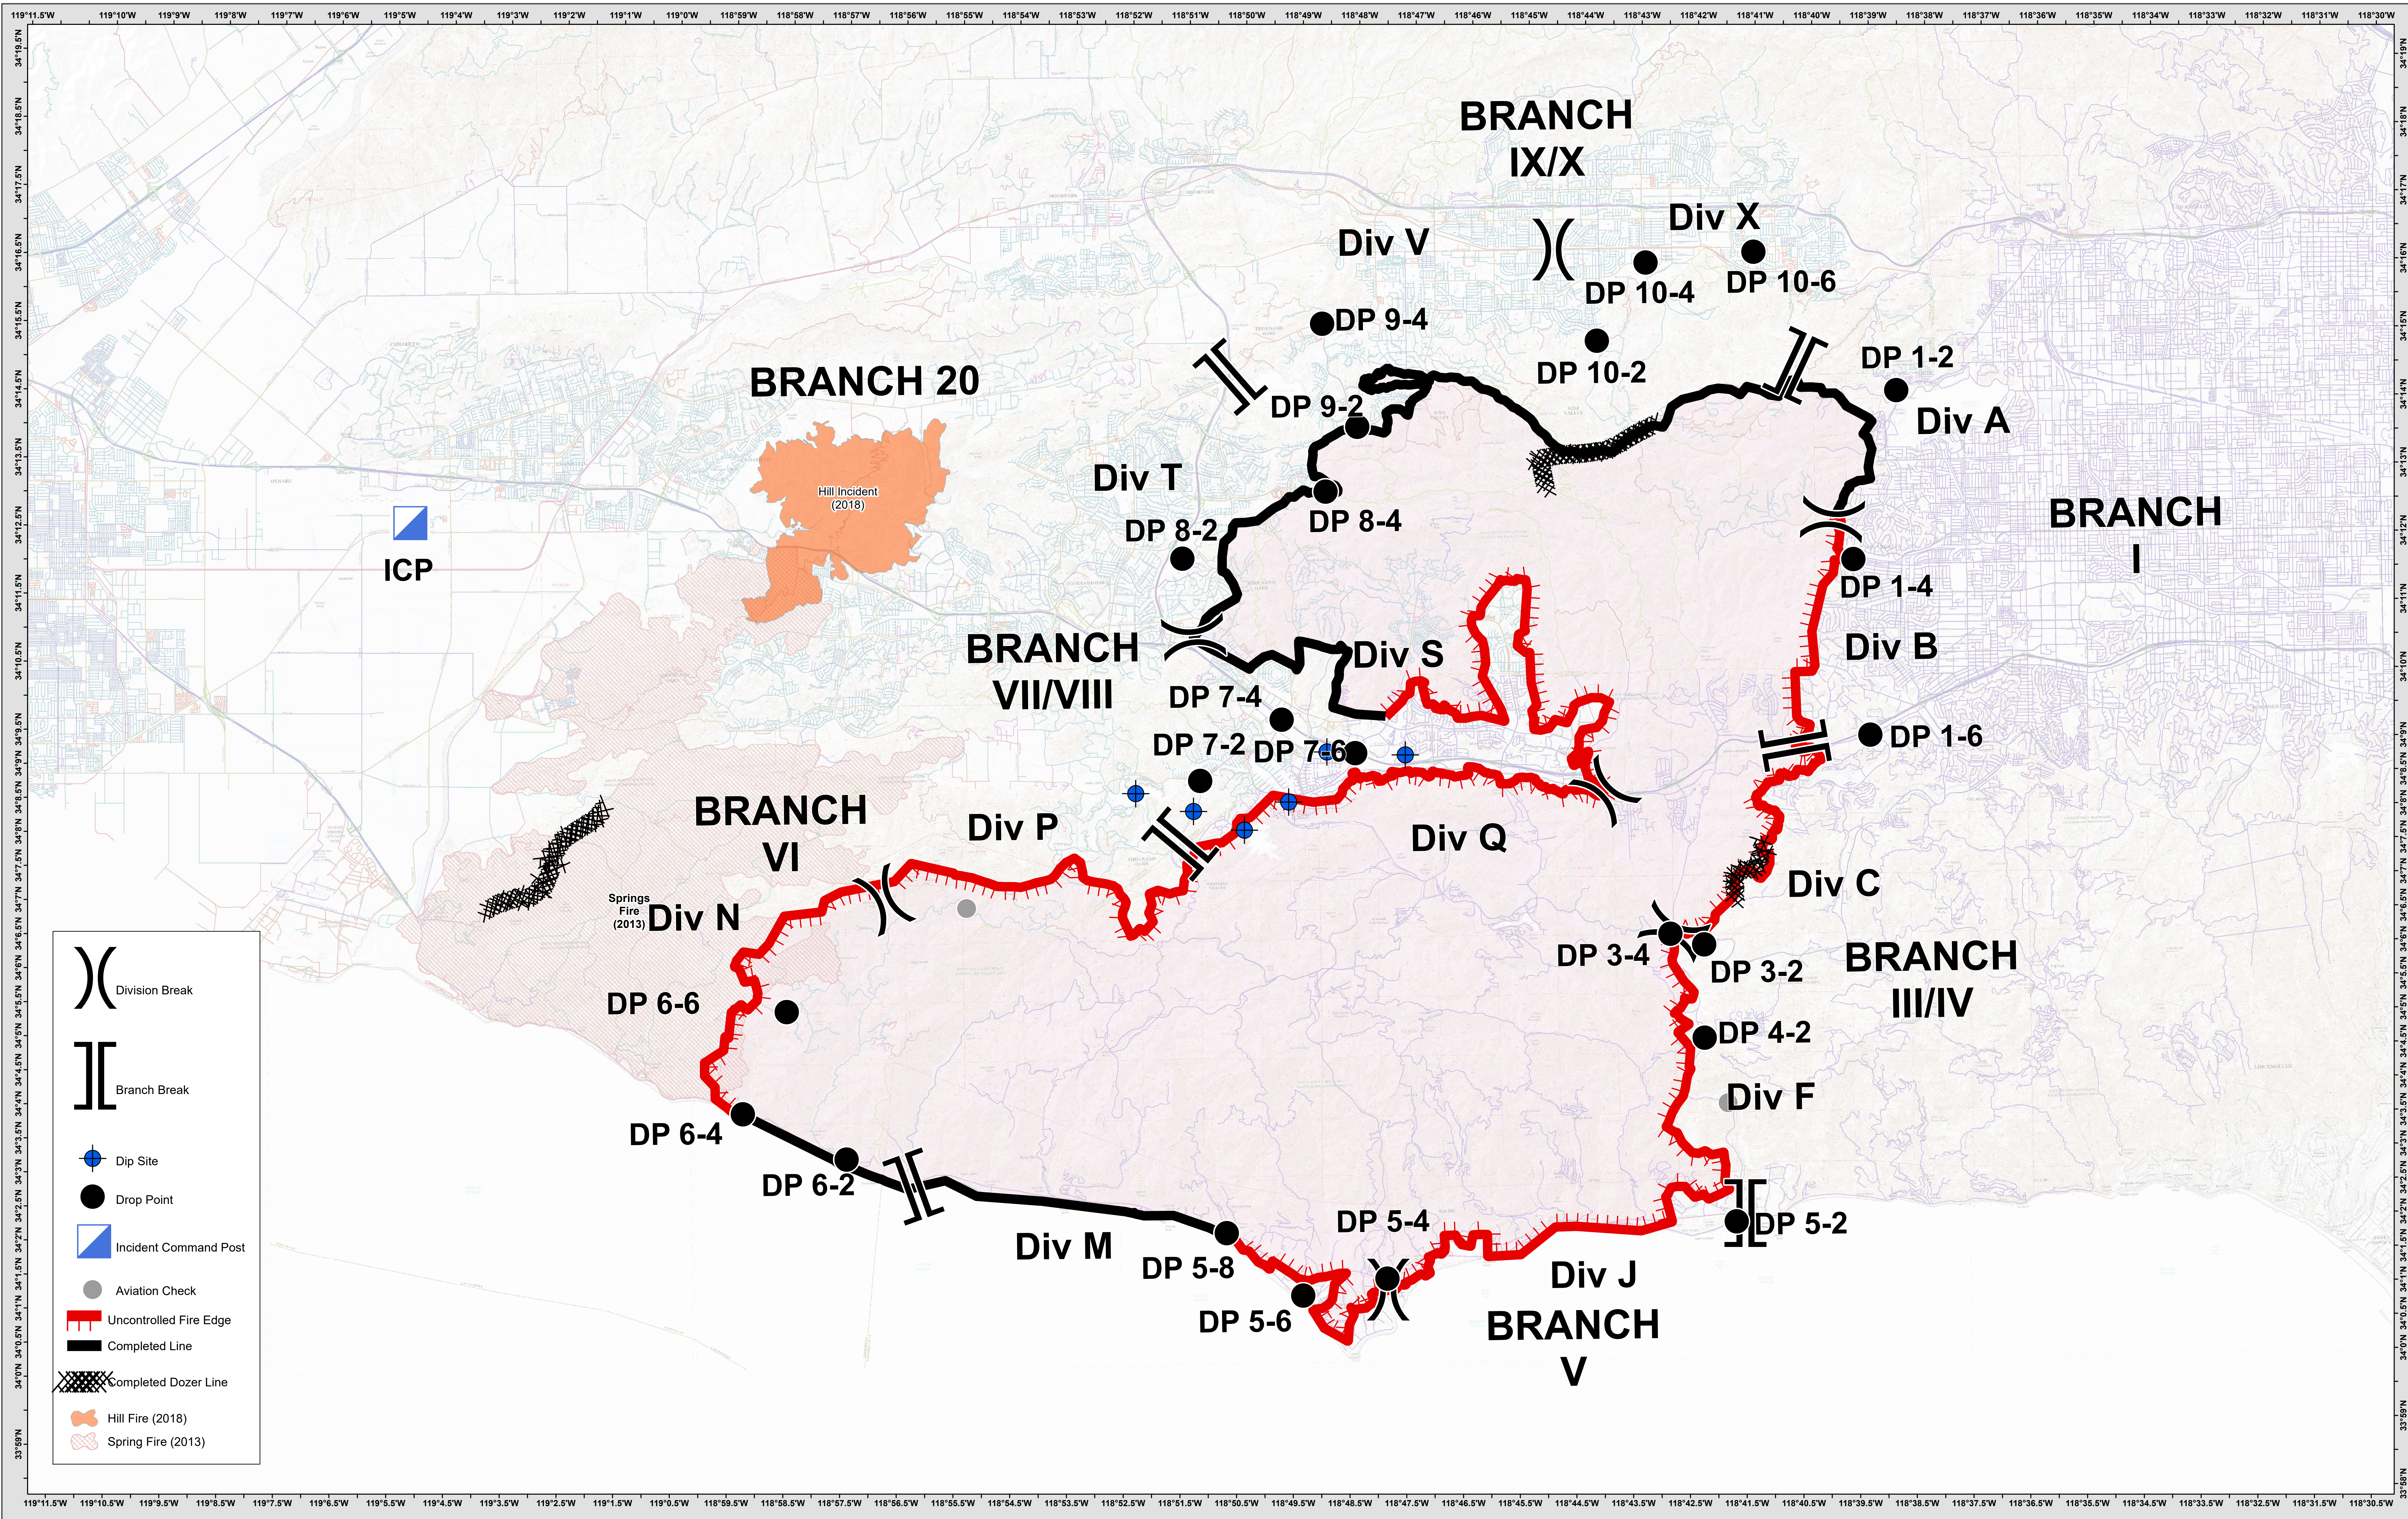

BRIEFING MAP Woolsey Incident

CA-LAC-3389981
November 13, 2018

() Division Break

[] Branch Break

● Dip Site

● Drop Point

■ Incident Command Post

● Aviation Check

— Uncontrolled Fire Edge

— Completed Line

— Completed Dozer Line

○ Hill Fire (2018)

○ Spring Fire (2013)