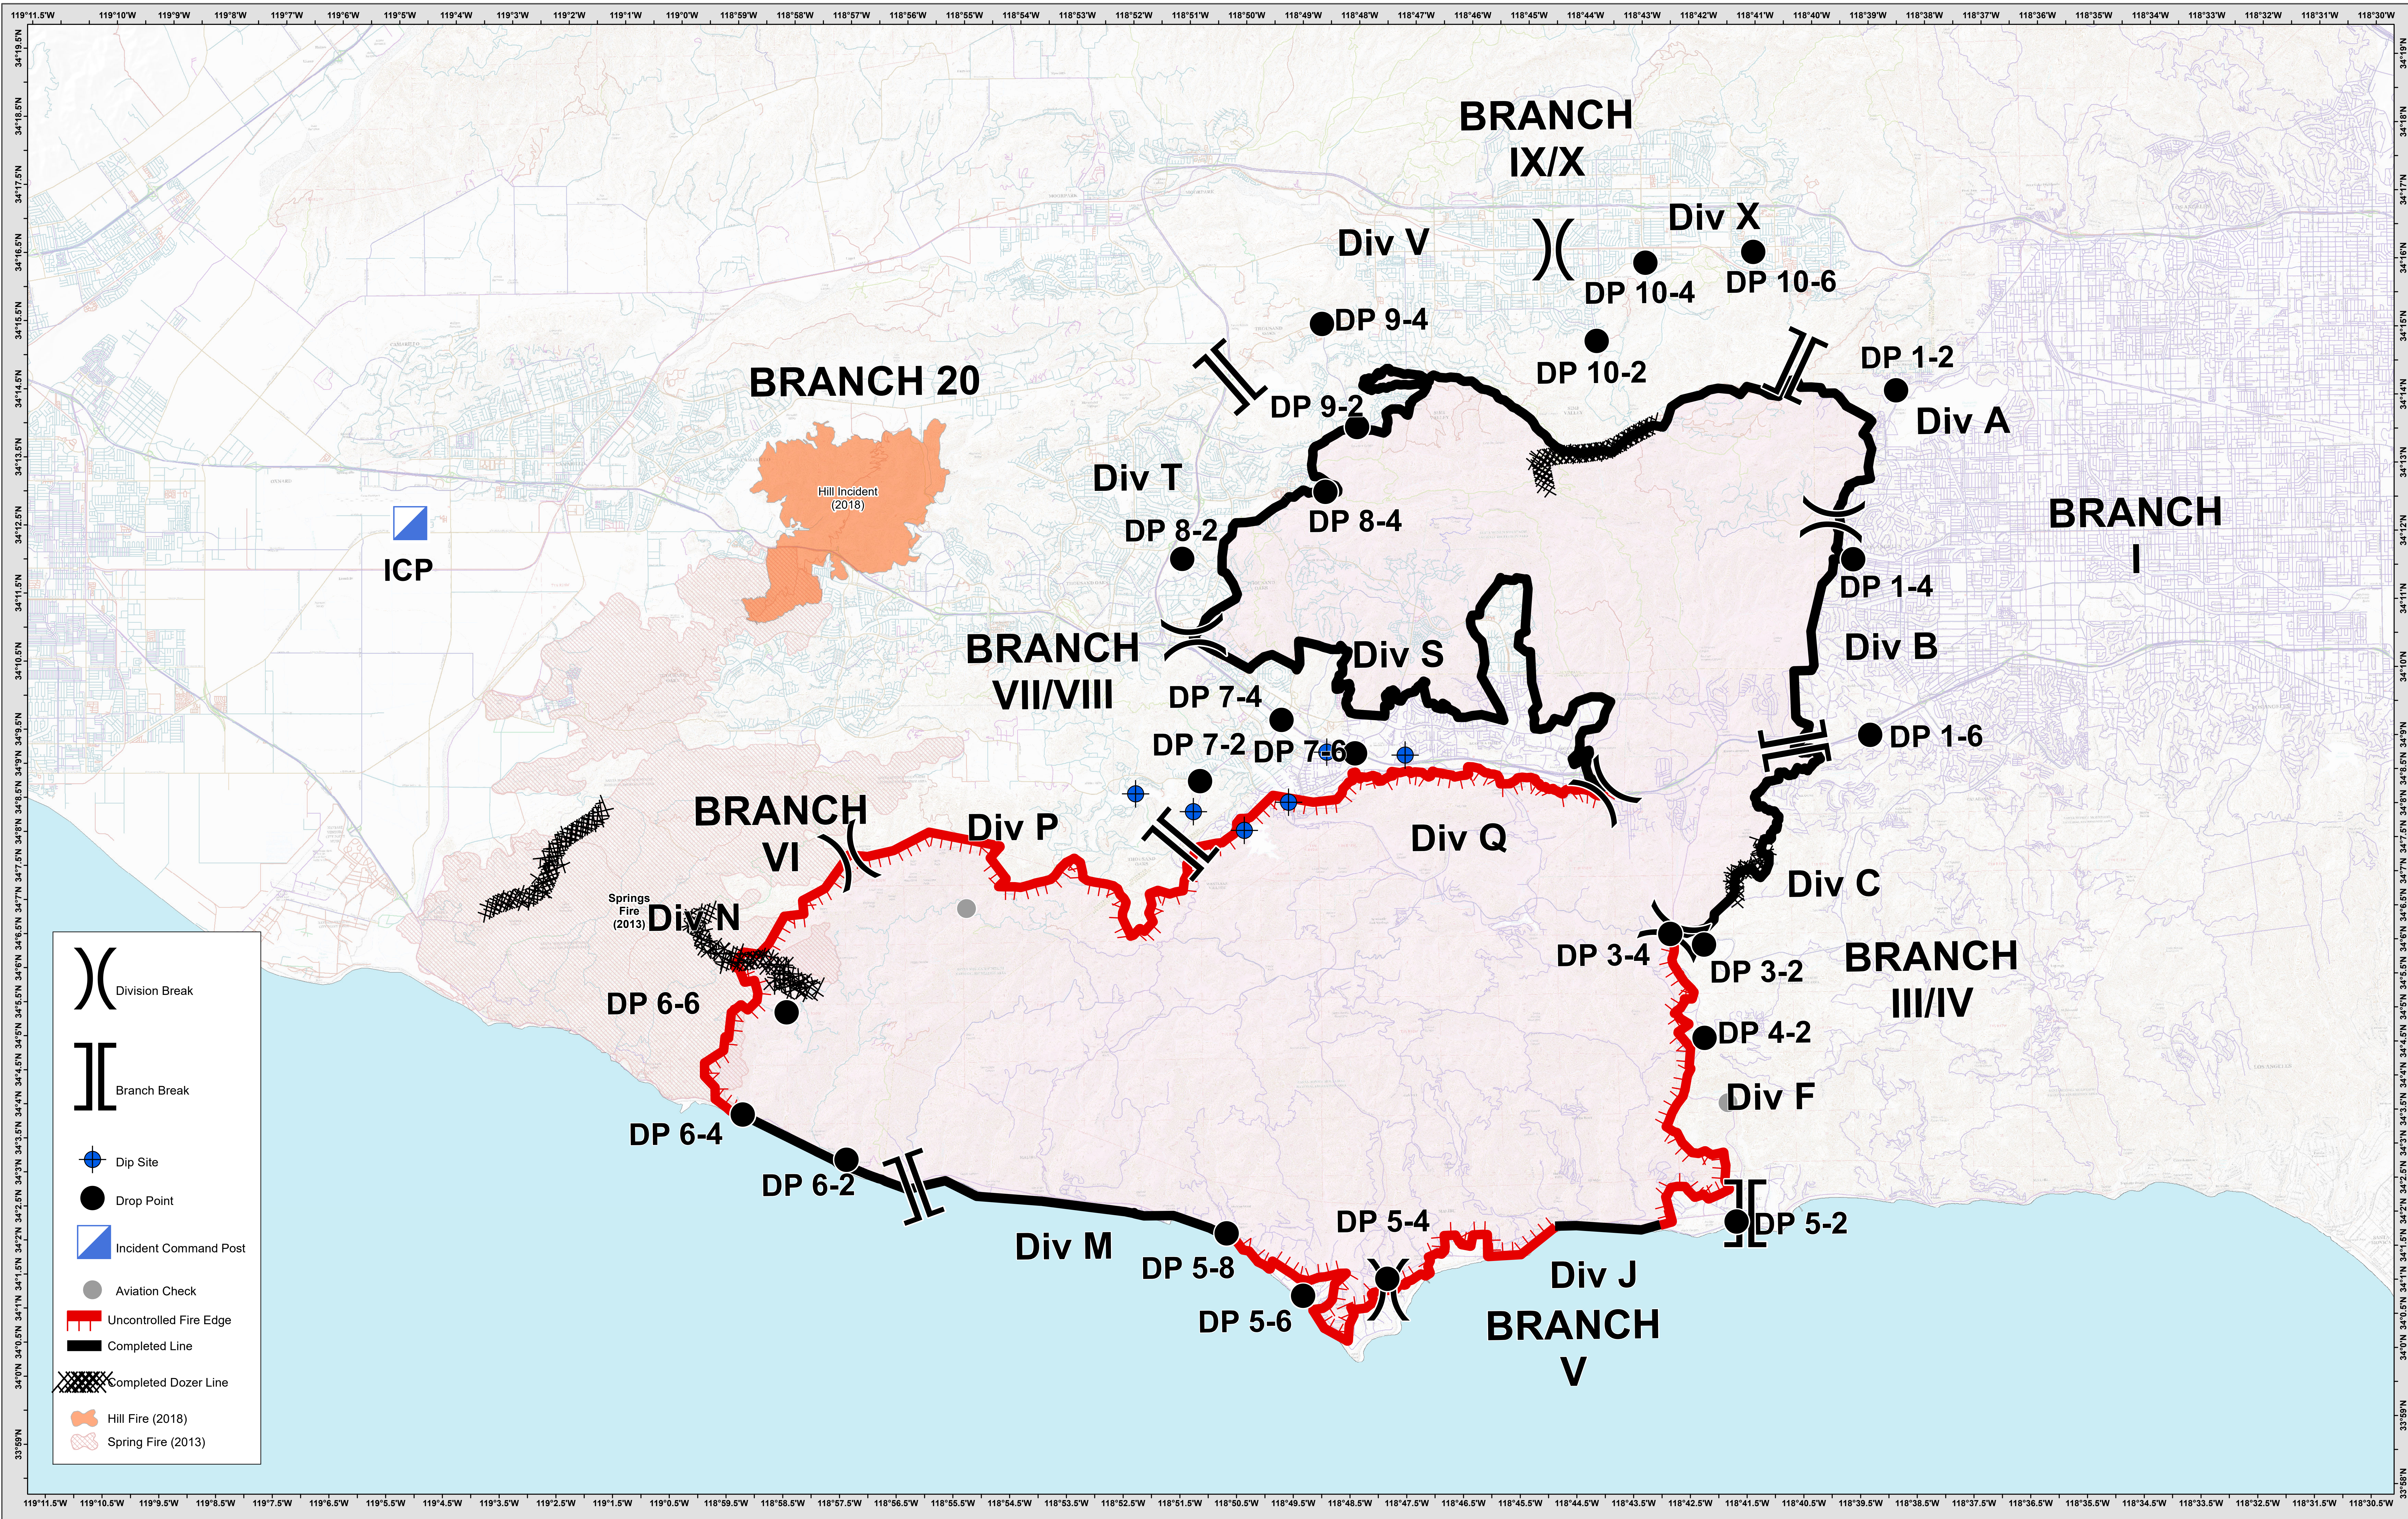

BRIEFING MAP Woolsey Incident

CA-LAC-3389981
November 14, 2018

(X) Division Break

[] Branch Break

● Dip Site

● Drop Point

■ Incident Command Post

● Aviation Check

— Uncontrolled Fire Edge

— Completed Line

— Completed Dozer Line

○ Hill Fire (2018)

○ Spring Fire (2013)