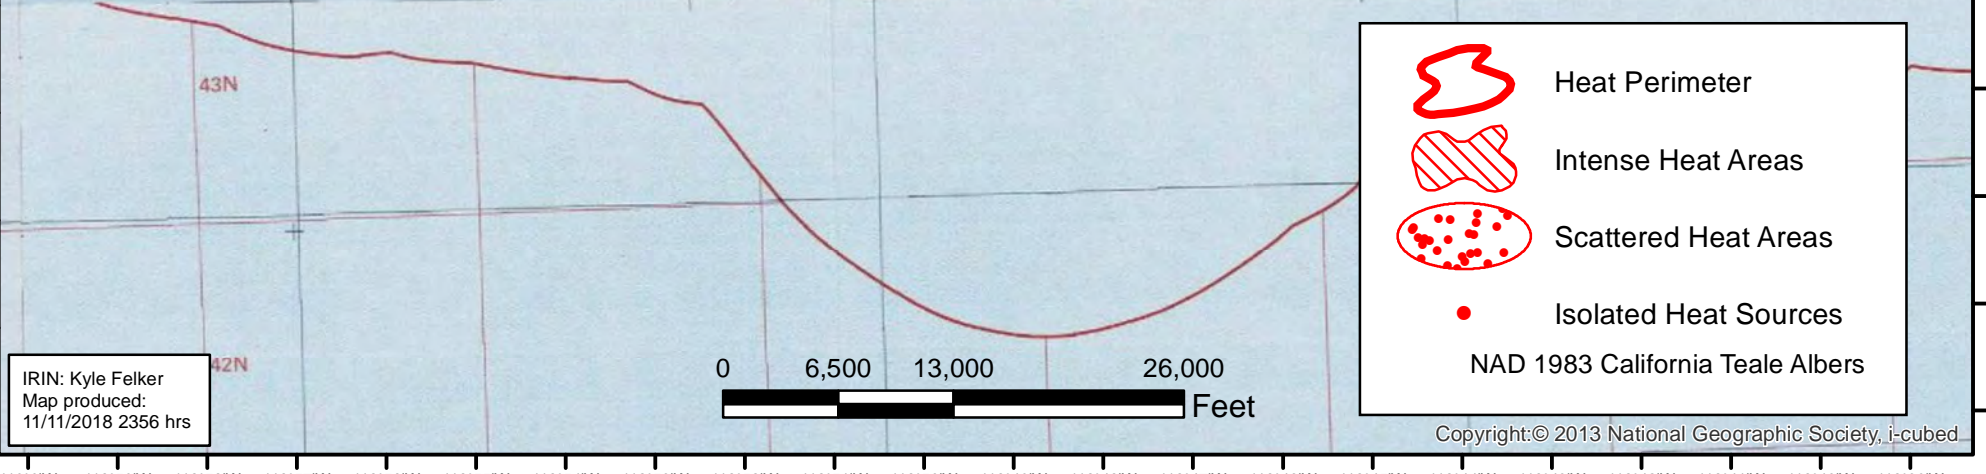

Woolsey Fire
Heat Acres: 99,815
CA-LAC-338981
Infrared Interpretation
Imagery Date:
2018/11/11 2235 Hrs

IRIN: Kyle Felker
Map produced:
11/11/2018 2356 hrs