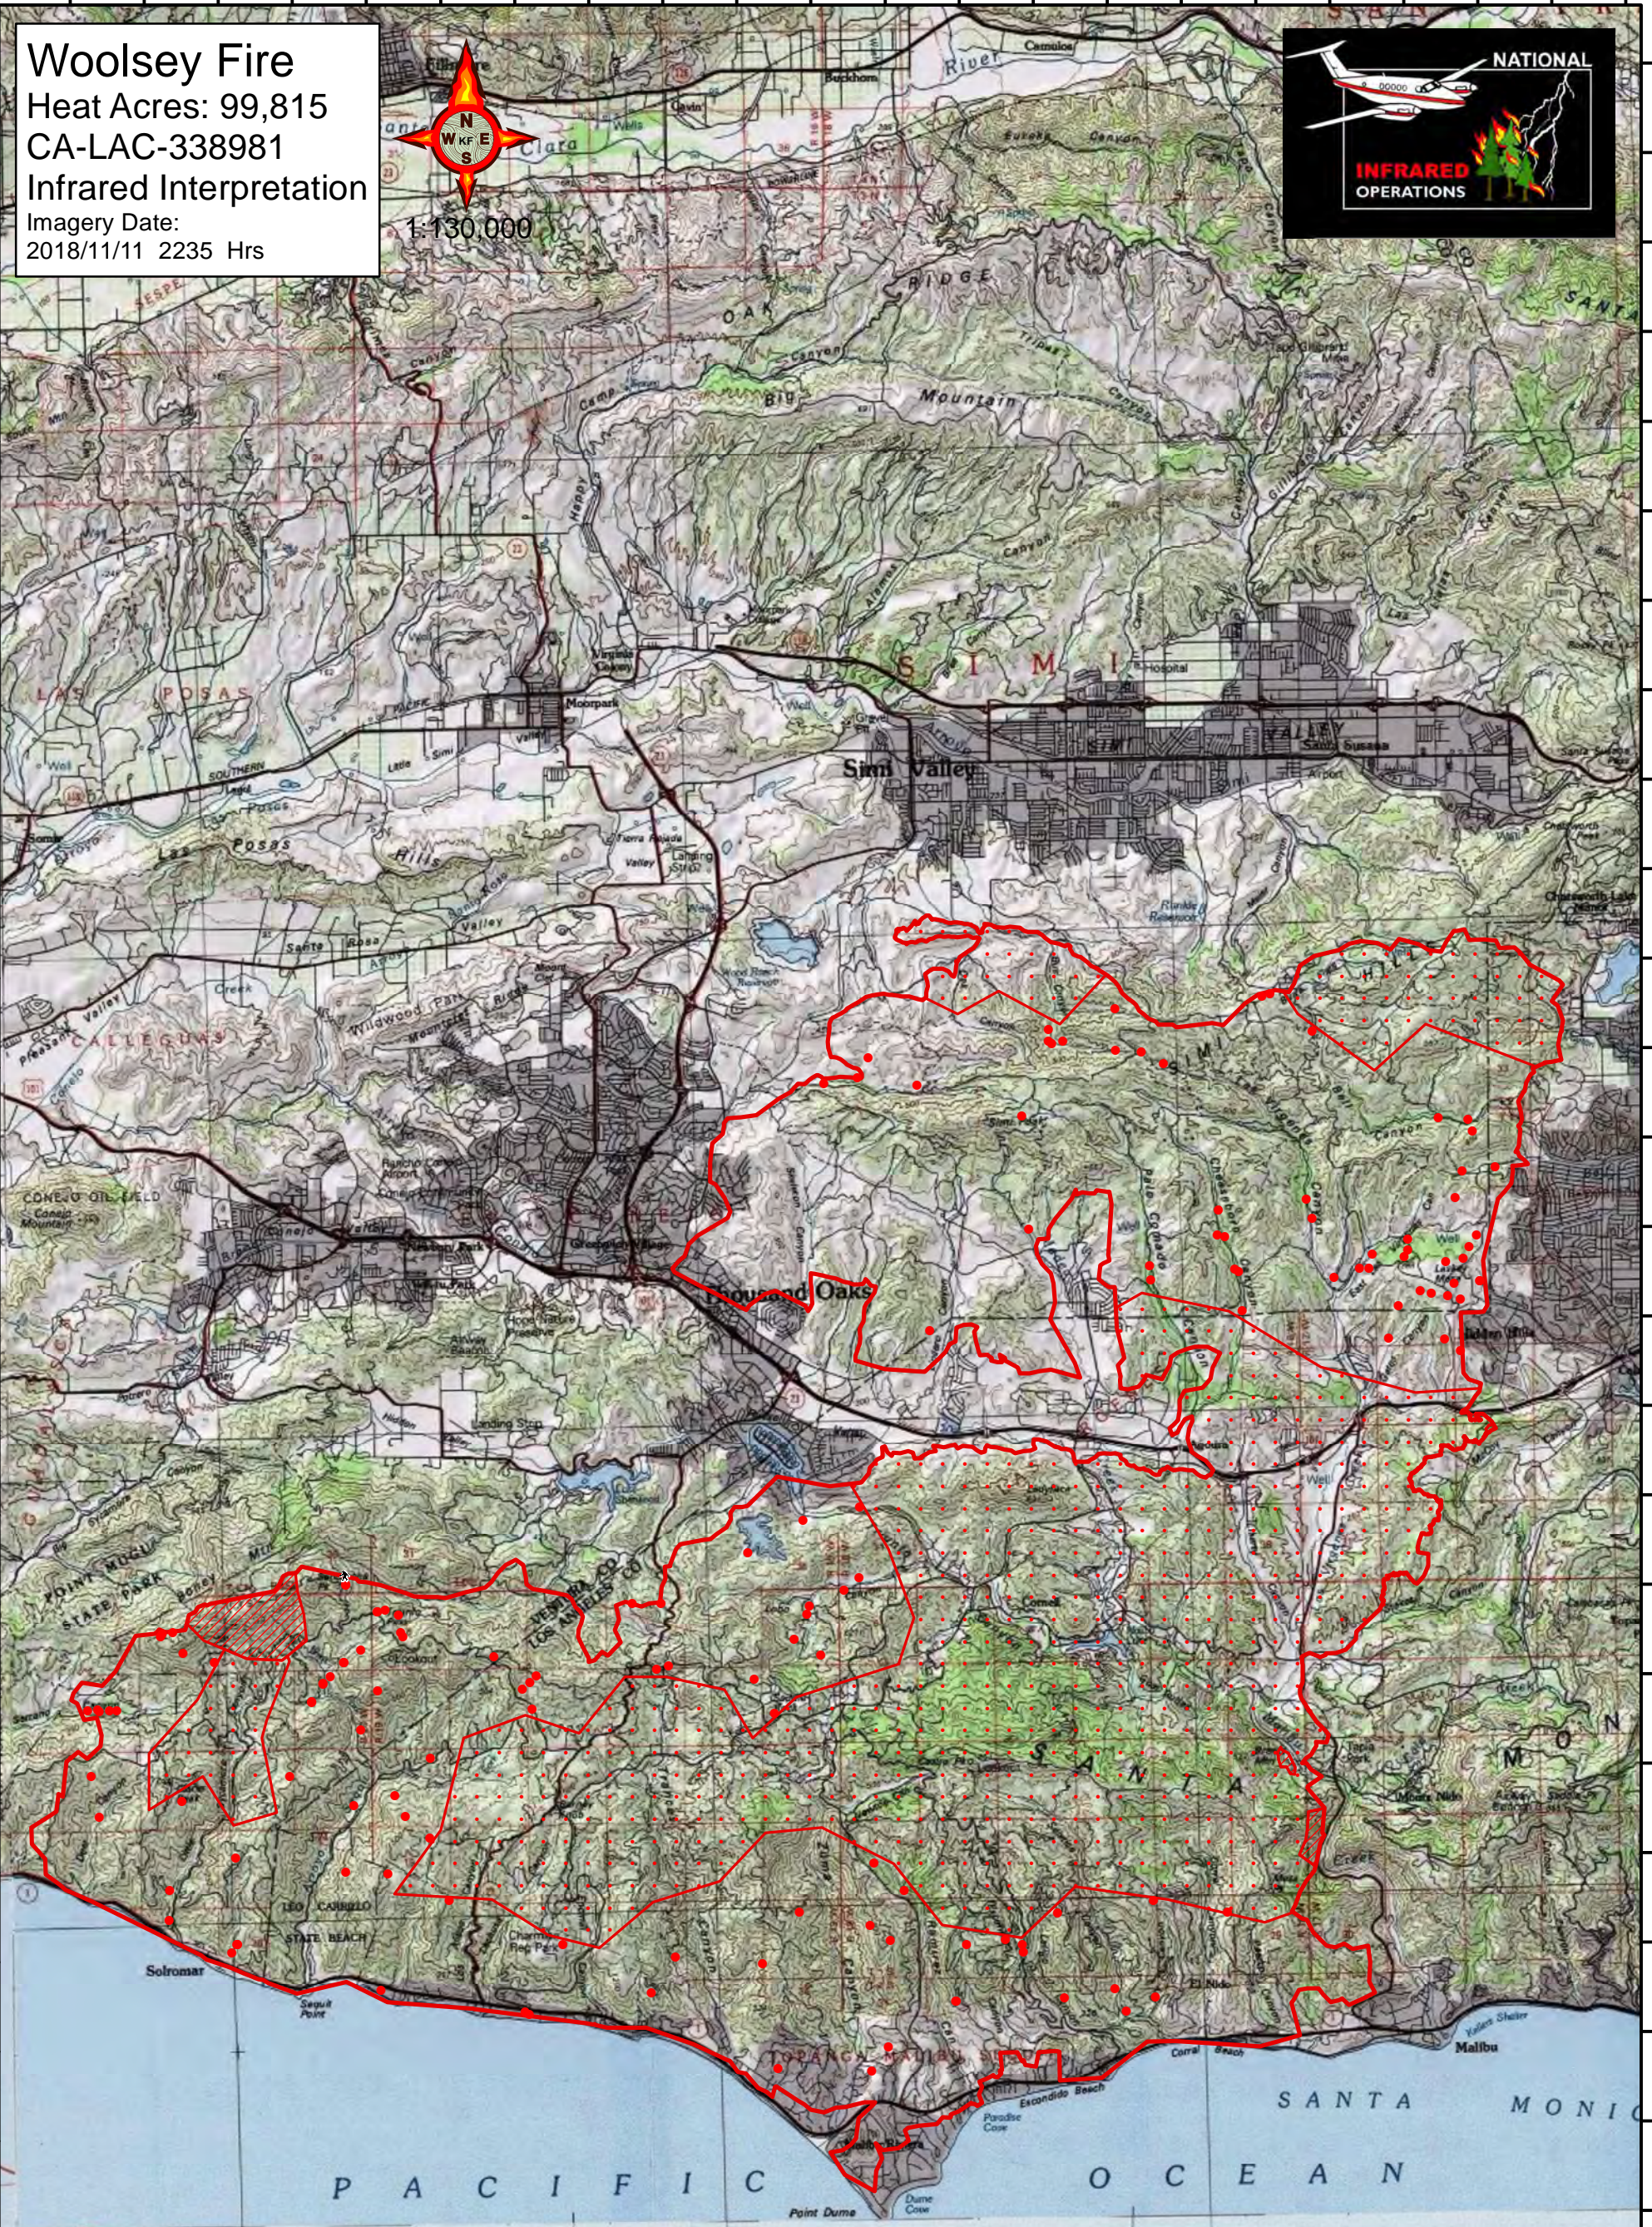

Woolsey Fire
Heat Acres: 99,815
CA-LAC-338981
Infrared Interpretation
Imagery Date:
2018/11/11 2235 Hrs

IRIN: Kyle Felker
Map produced:
11/11/2018 2356 hrs