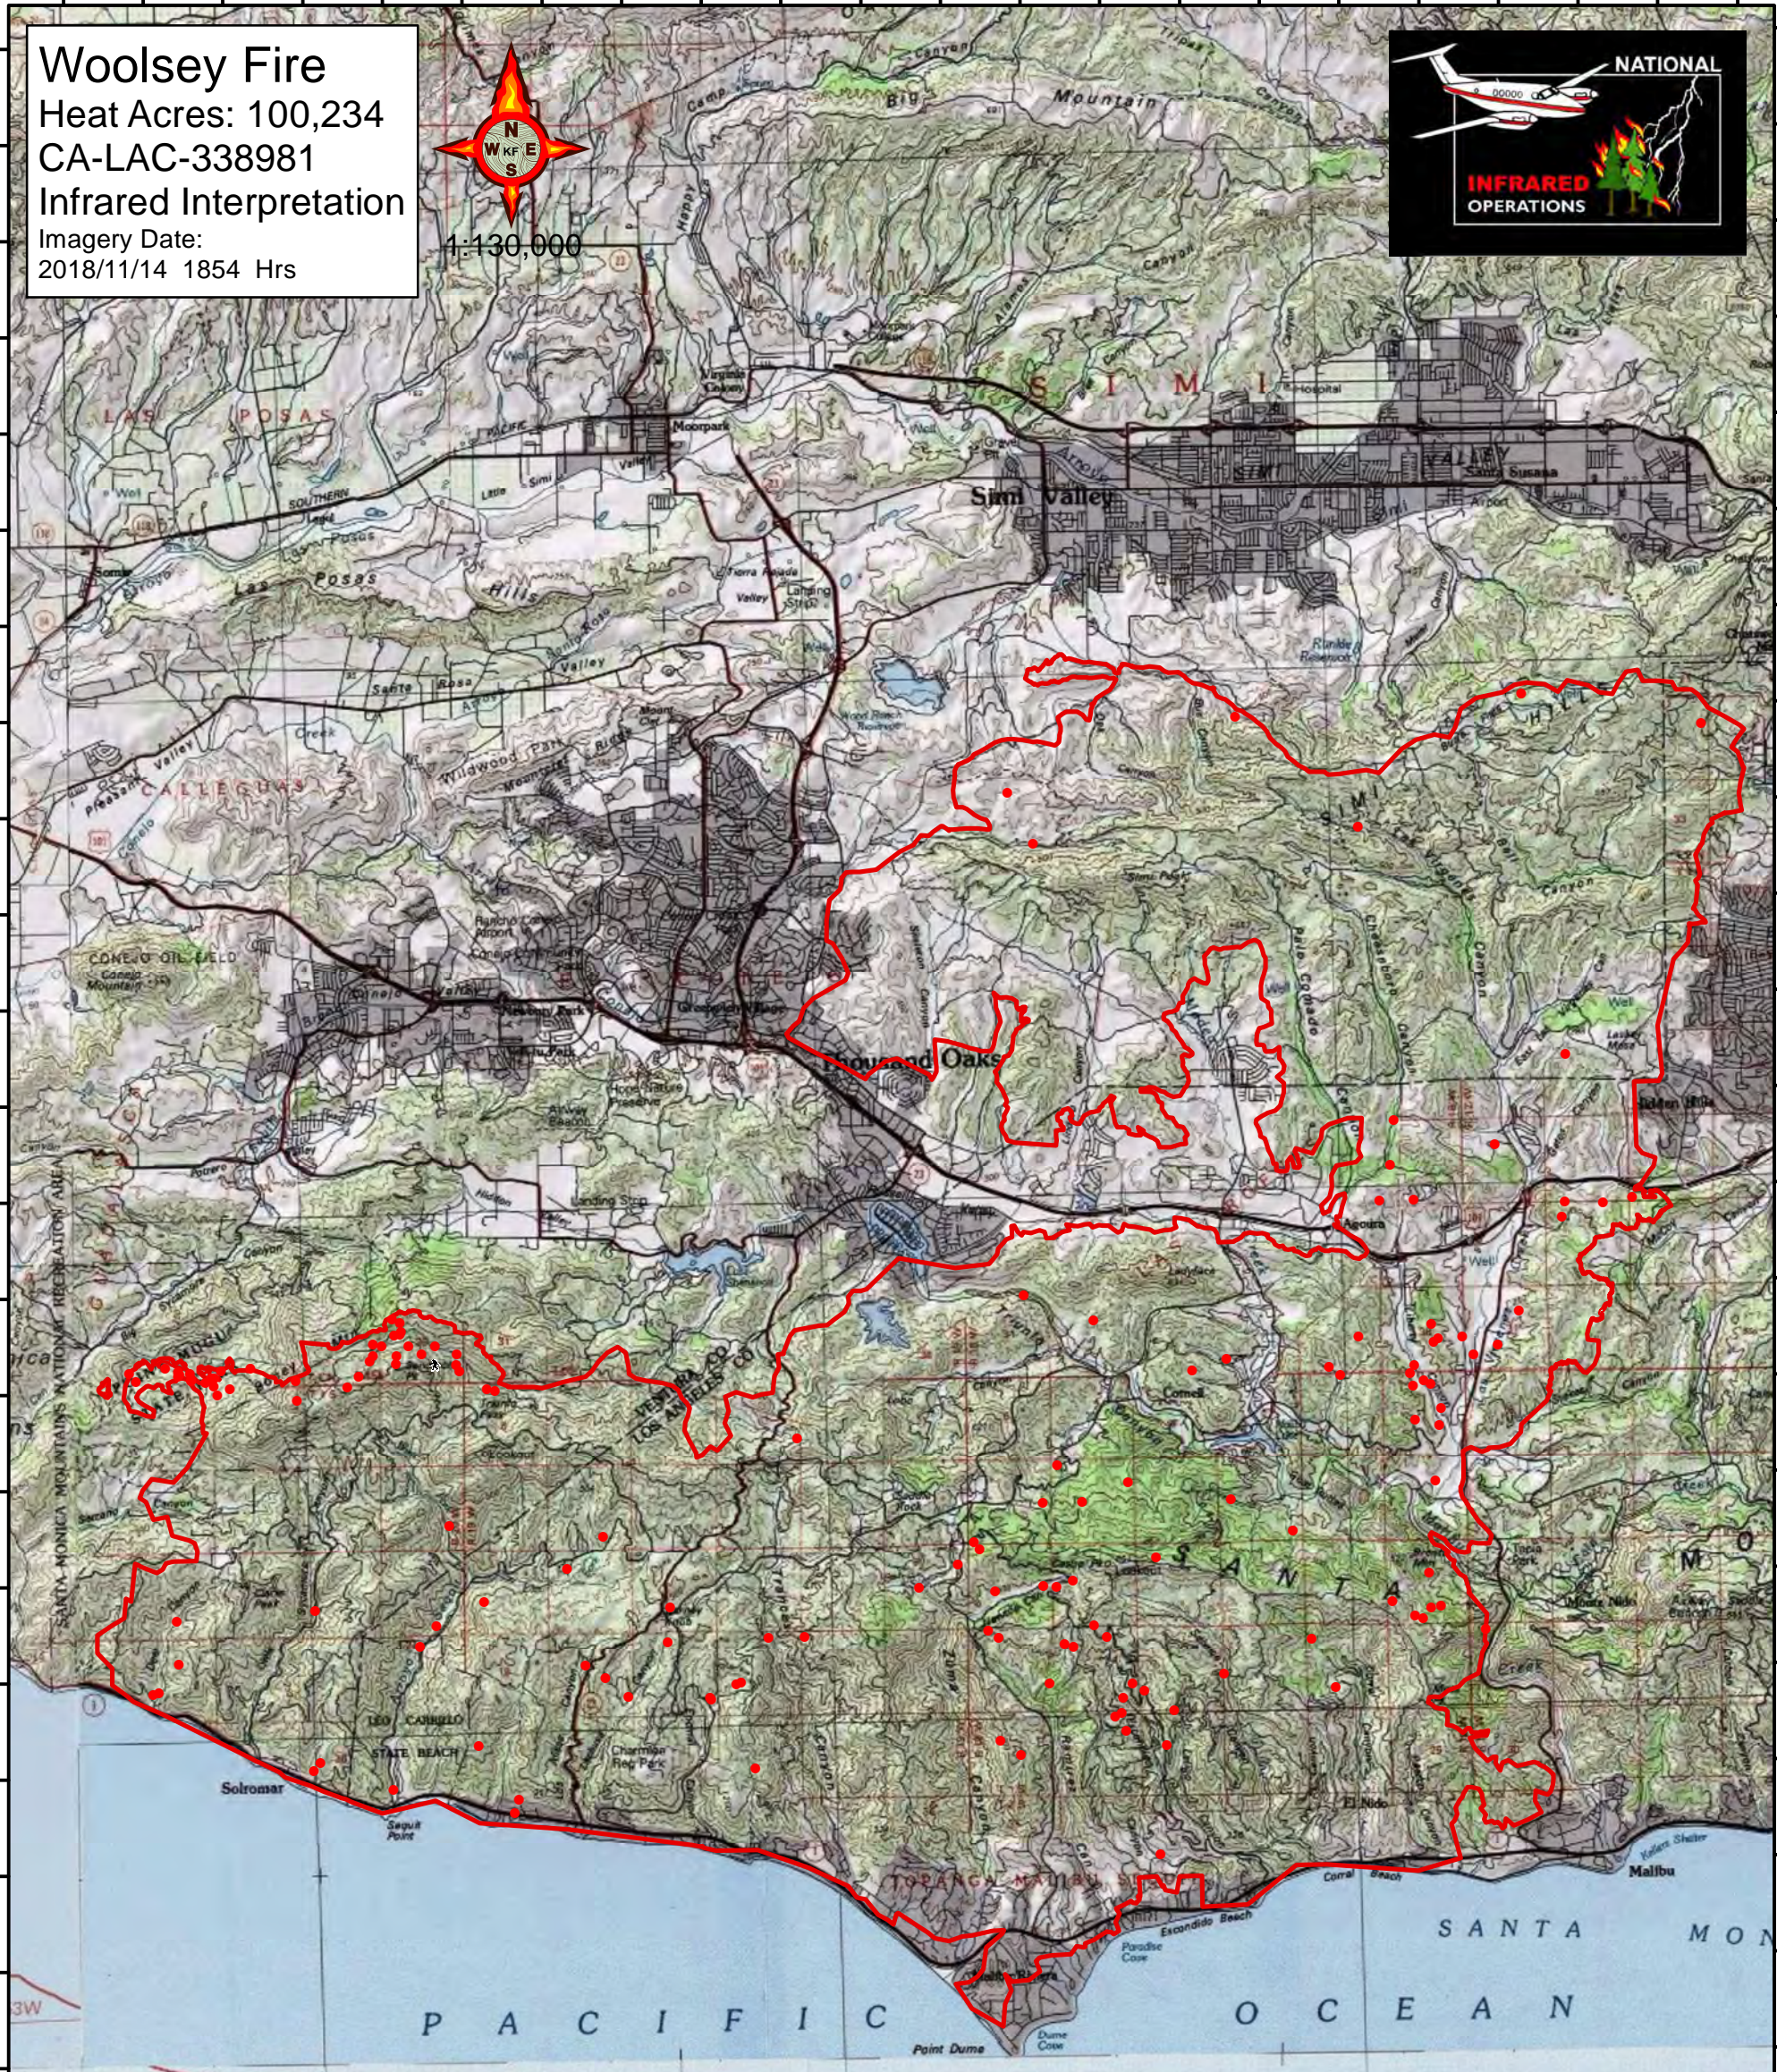

119°0'W 118°59'W 118°58'W 118°57'W 118°56'W 118°55'W 118°54'W 118°53'W 118°52'W 118°51'W 118°50'W 118°49'W 118°48'W 118°47'W 118°46'W 118°45'W 118°44'W 118°43'W 118°42'W 118°41'W 118°40'W 118°39'W

**Woolsey Fire**  
Heat Acres: 100,234  
CA-LAC-338981  
Infrared Interpretation  
Imagery Date:  
2018/11/14 1854 Hrs

IRIN: Kyle Felker  
Map produced:  
11/15/2018 0017 hrs

Copyright:© 2013 National Geographic Society, i-cubed

119°1'W 119°0'W 118°59'W 118°58'W 118°57'W 118°56'W 118°55'W 118°54'W 118°53'W 118°52'W 118°51'W 118°50'W 118°49'W 118°48'W 118°47'W 118°46'W 118°45'W 118°44'W 118°43'W 118°42'W 118°41'W 118°40'W