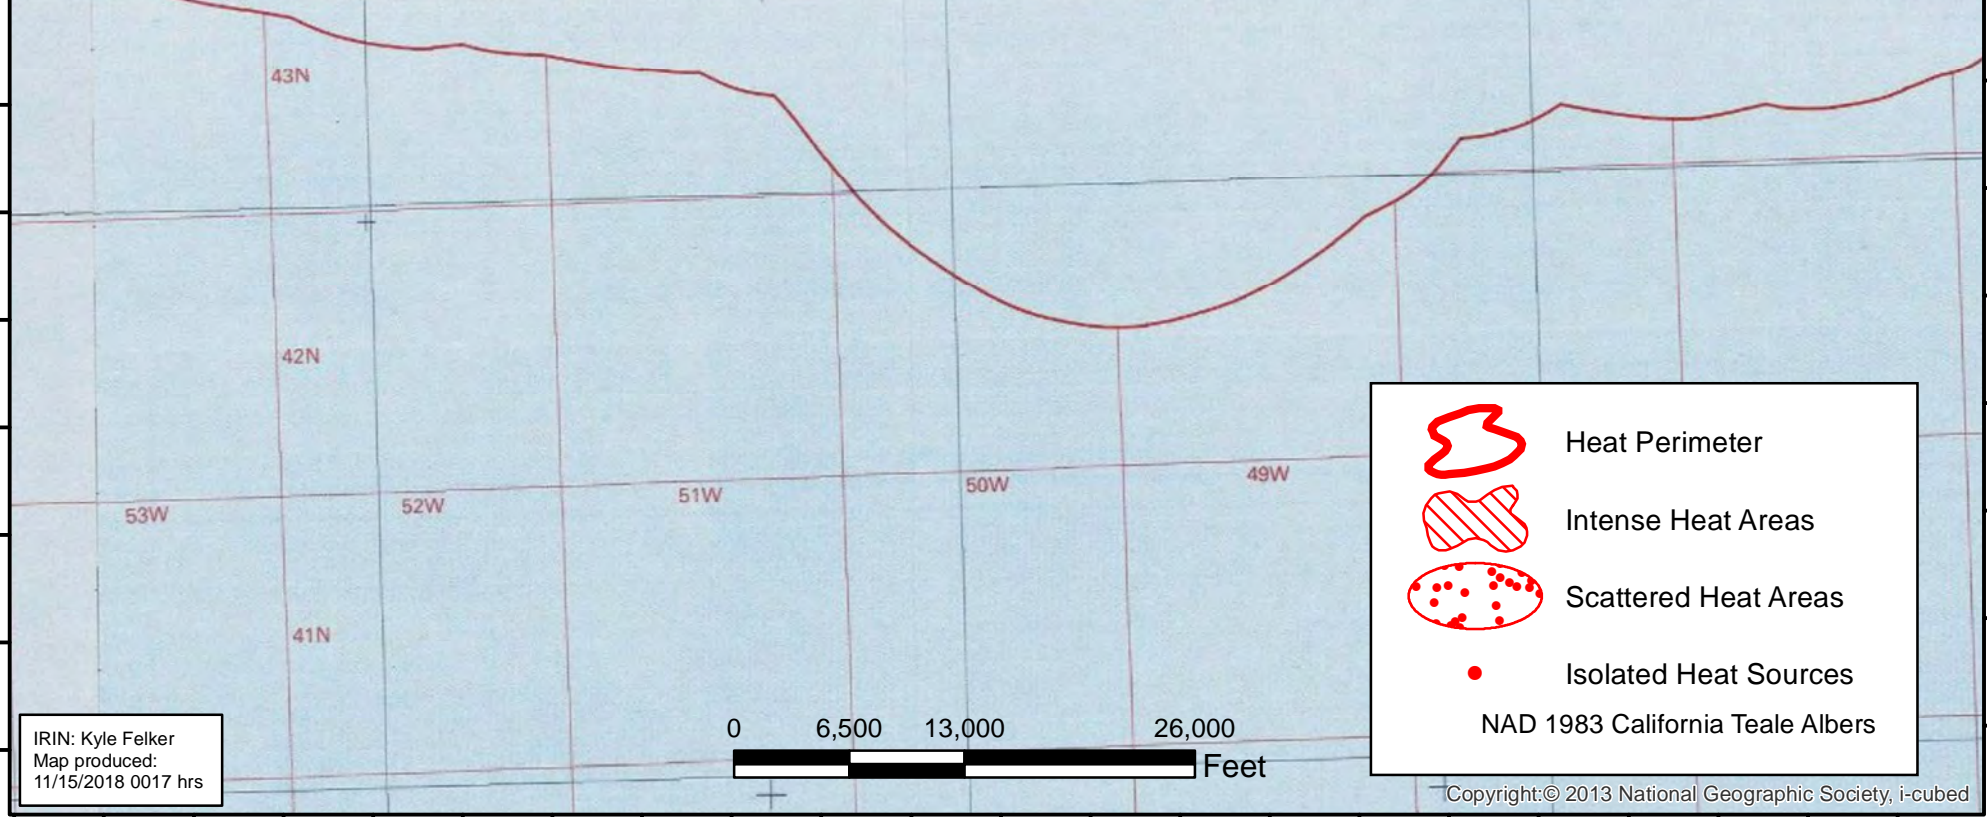

119°0'W 118°59'W 118°58'W 118°57'W 118°56'W 118°55'W 118°54'W 118°53'W 118°52'W 118°51'W 118°50'W 118°49'W 118°48'W 118°47'W 118°46'W 118°45'W 118°44'W 118°43'W 118°42'W 118°41'W 118°40'W 118°39'W

**Woolsey Fire**  
Heat Acres: 100,234  
CA-LAC-338981  
Infrared Interpretation  
Imagery Date:  
2018/11/14 1854 Hrs