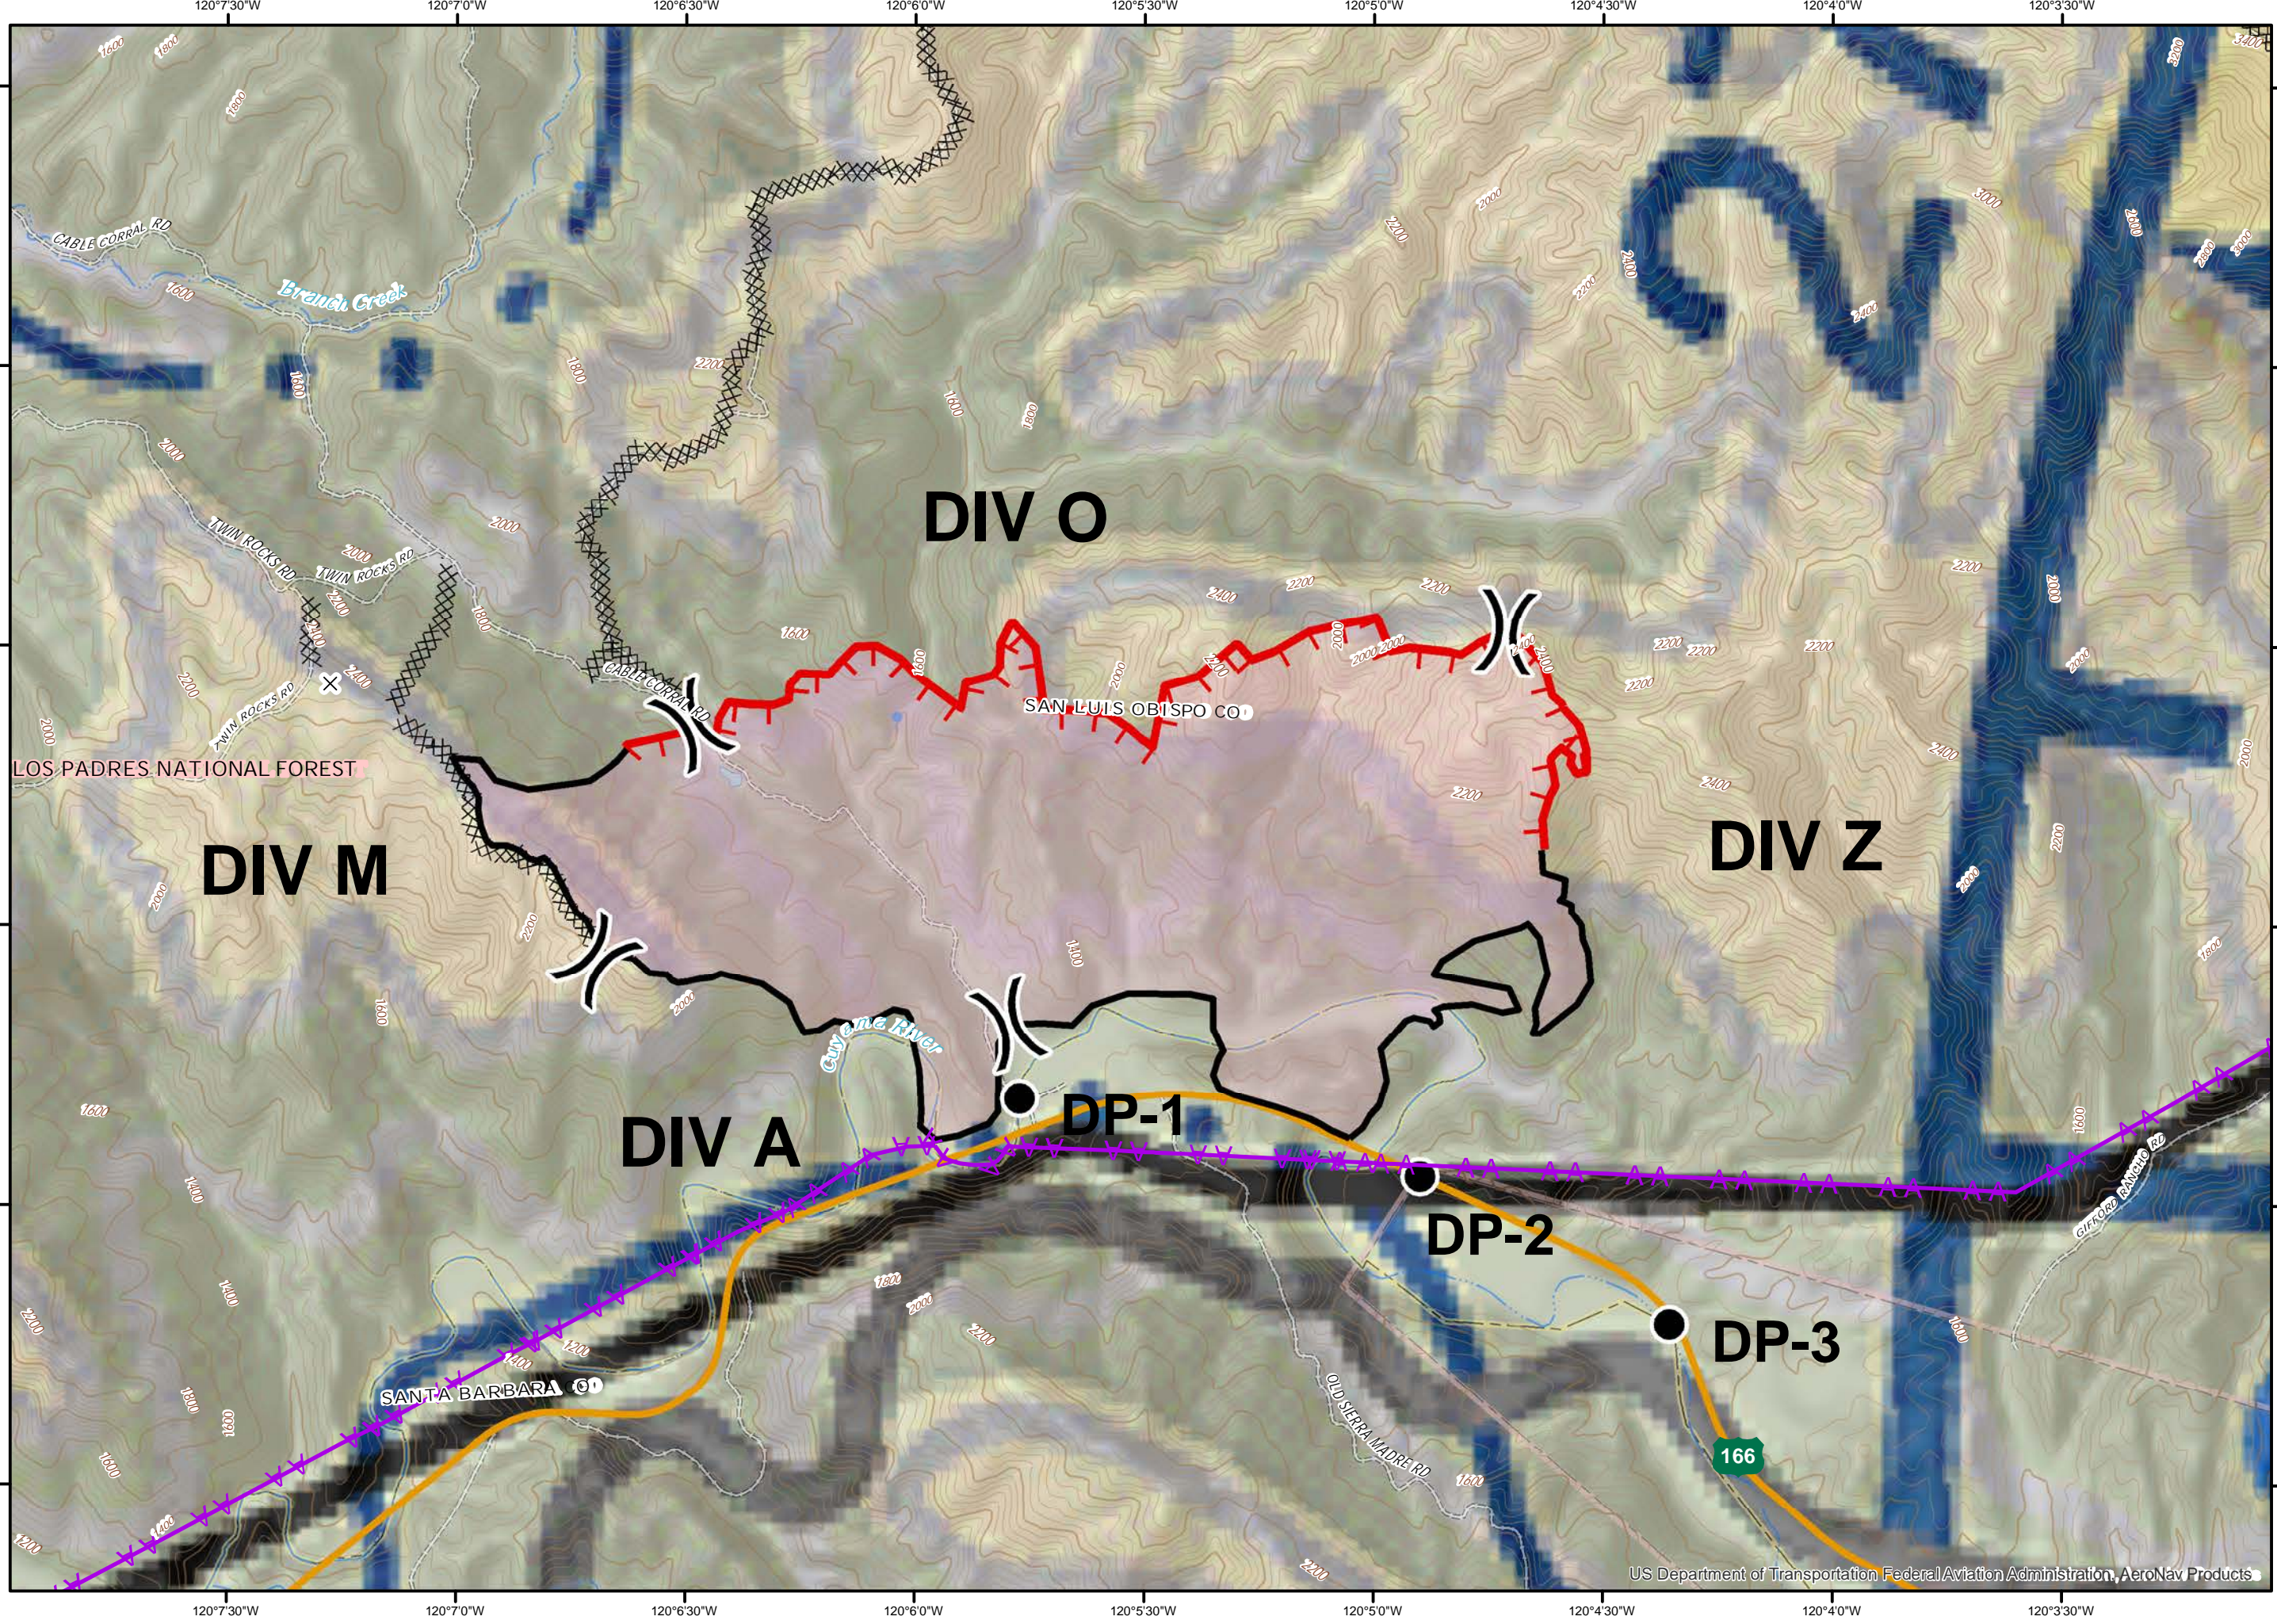

Legend

- × Summits
- ▲▲ Powerlines
- 1 Mile Buffer
- Drop Point
- () Division Break
- Uncontrolled Fire Edge
- Completed Line
- Completed Dozer Line
- Wildfire Daily Fire Perimeter
- Highways

 TFR
10 NM, 8,000'

TÓ PILOTS
Endangered Species)
ain and Beartrap
. Pilots are requested
errain clearance
areas.