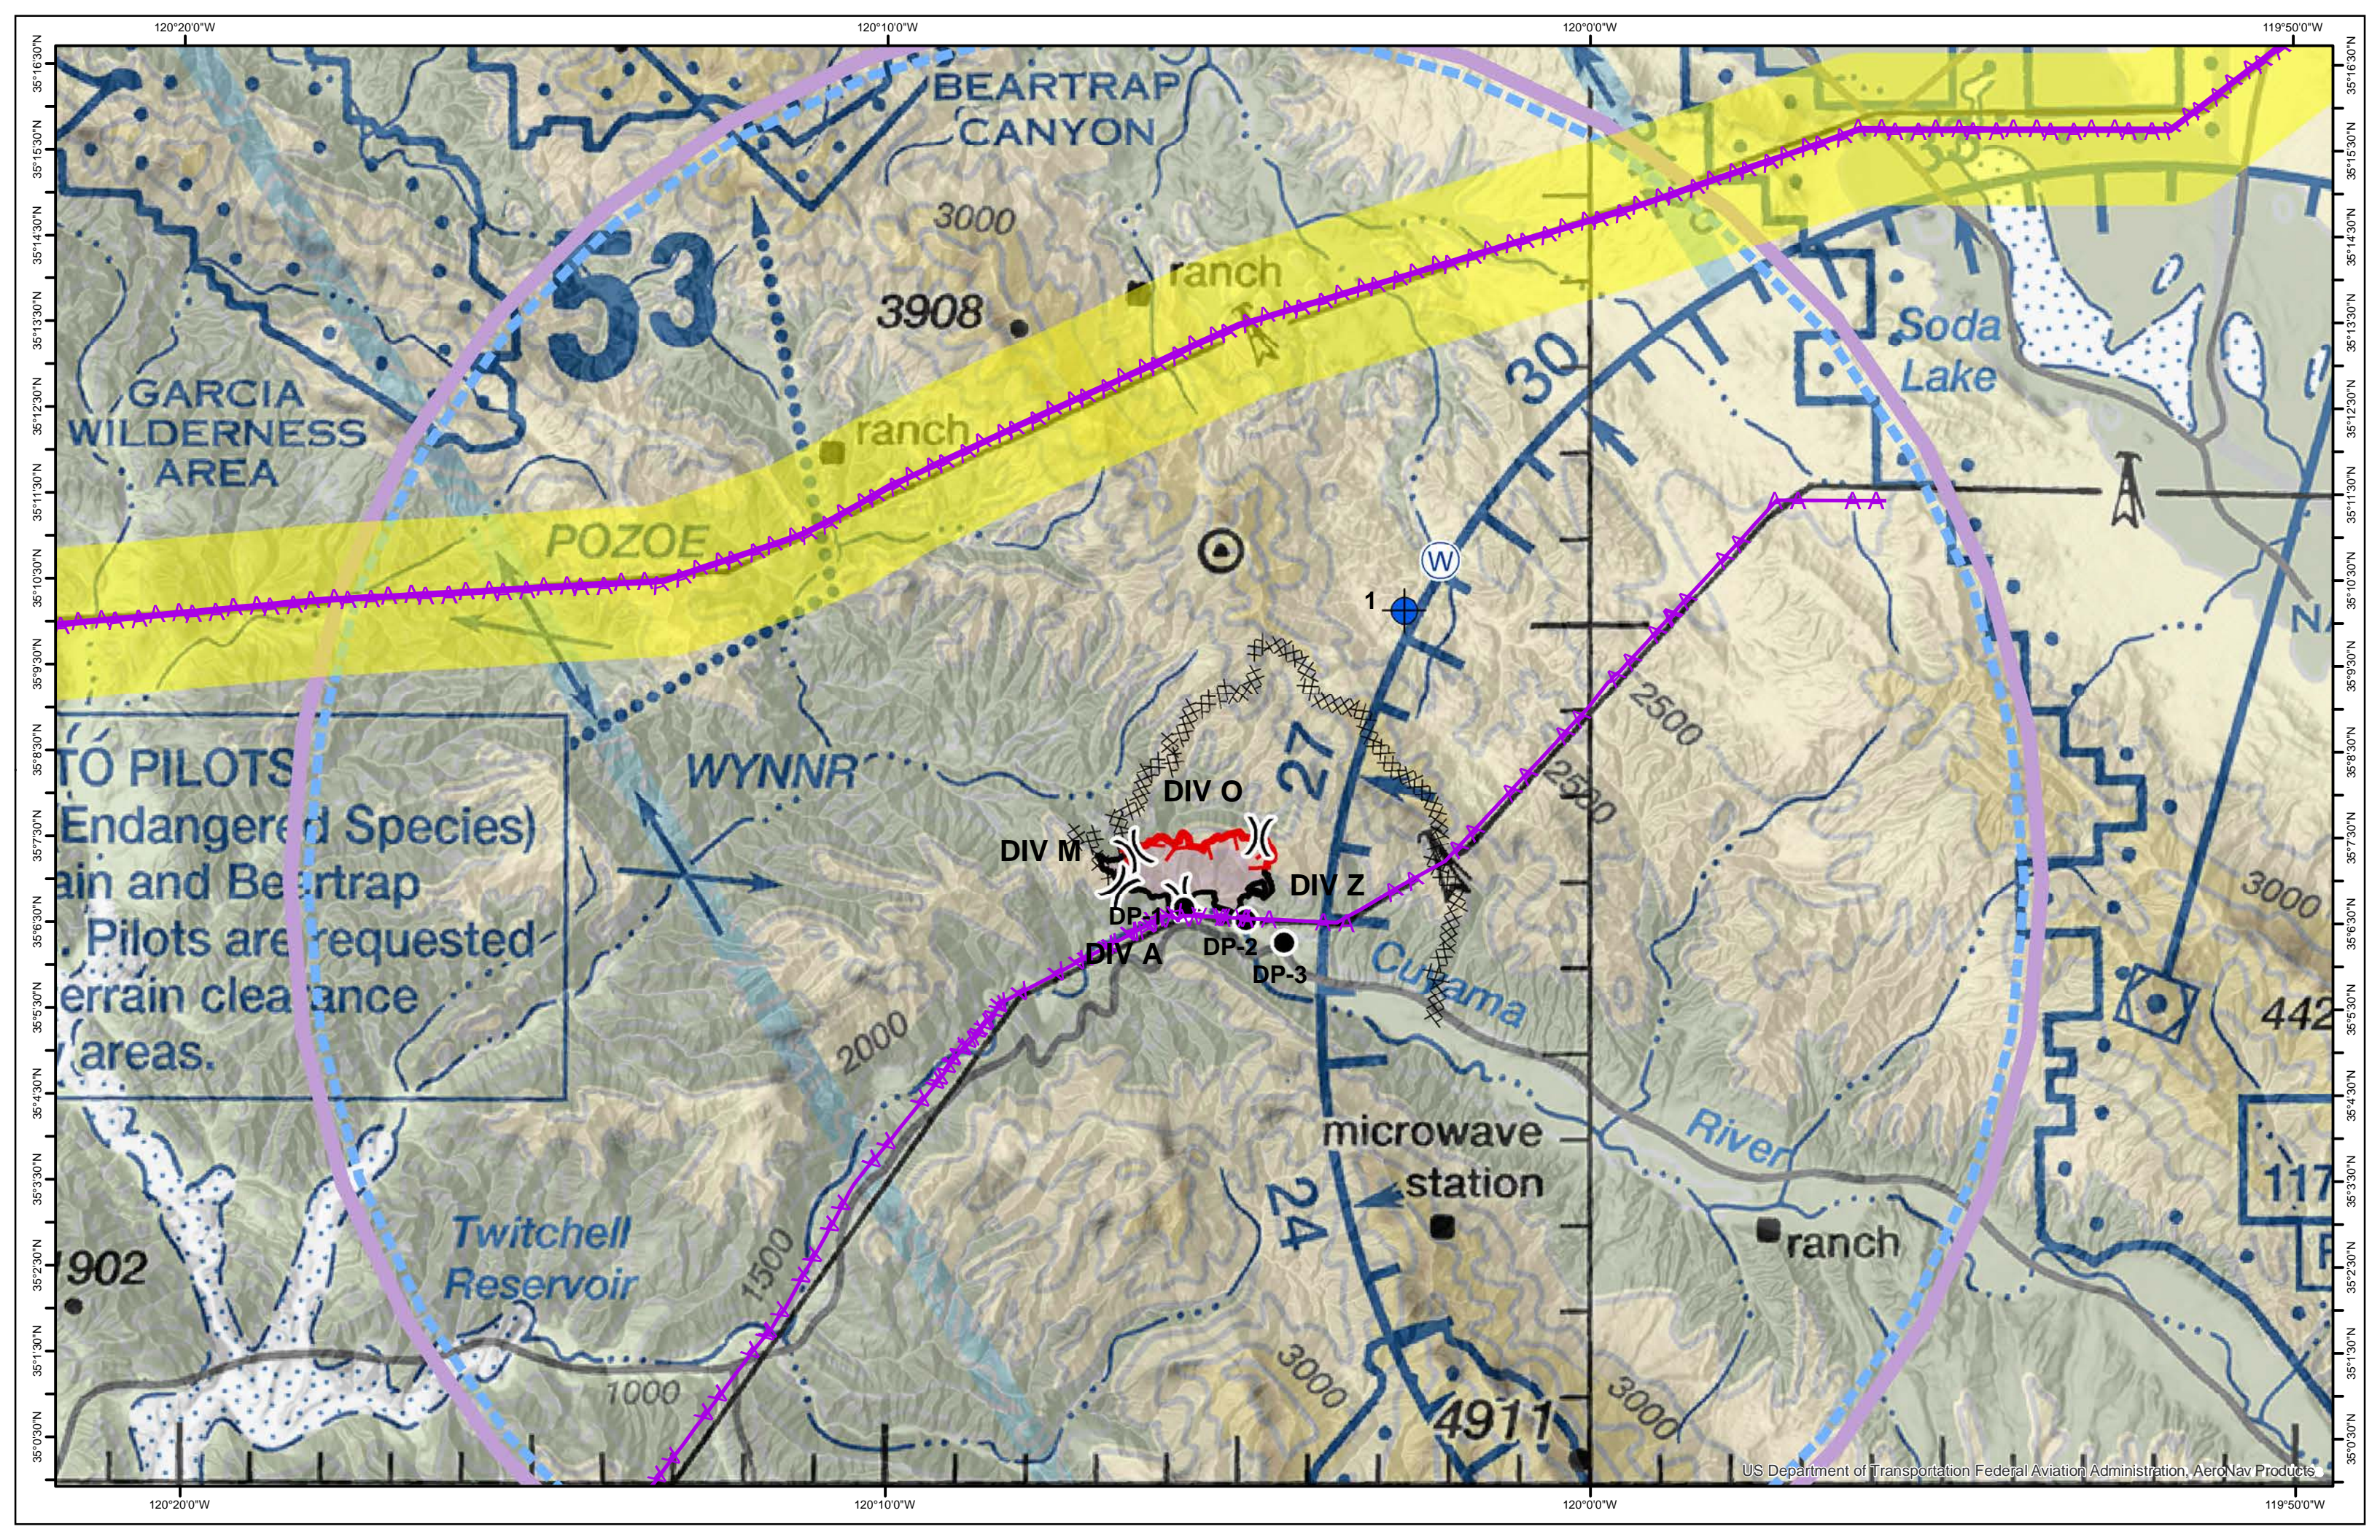

Legend

- × Summits
- ▲▲ Powerlines
- 1 Mile Buffer
- Drop Point
- () Division Break
- Uncontrolled Fire Edge
- Completed Line
- Completed Dozer Line
- Wildfire Daily Fire Perimeter
- Highways

 TFR
10 NM, 8,000'

TÓ PILOTS
Endangered Species)
ain and Beartrap
. Pilots are requested
errain clearance
areas.