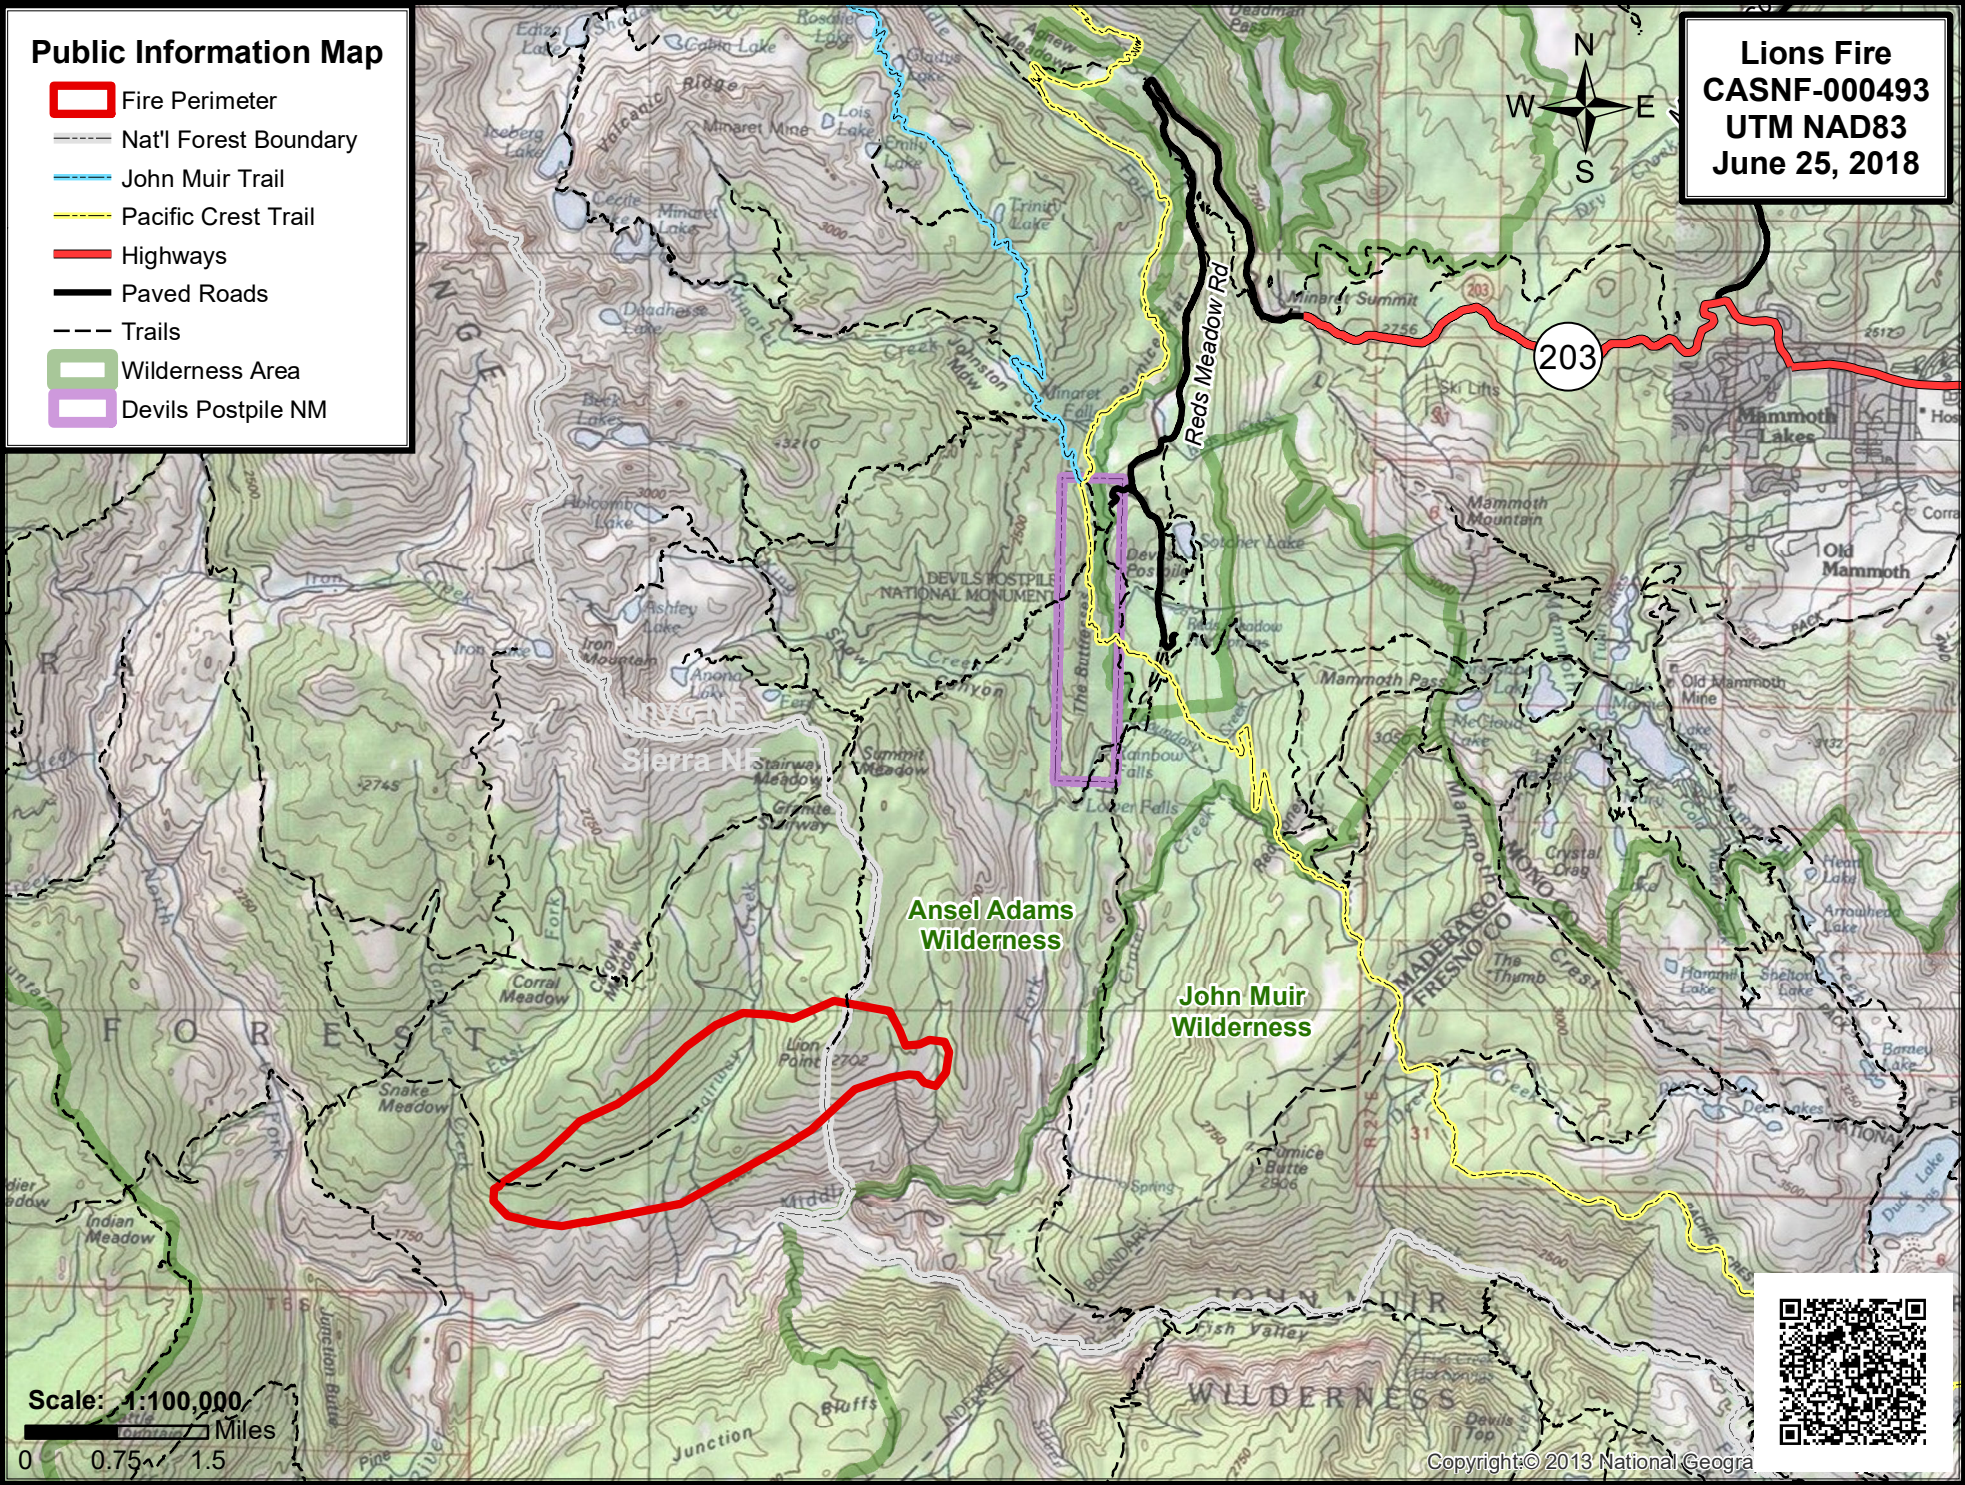

Public Information Map

-  Fire Perimeter
-  Nat'l Forest Boundary
-  John Muir Trail
-  Pacific Crest Trail
-  Highways
-  Paved Roads
-  Trails
-  Wilderness Area
-  Devils Postpile NM

Lions Fire
CASNf-000493
UTM NAD83
June 25, 2018

Scale: 1:100,000
0 0.75 1.5 Miles

Copyright © 2013 National Geogra