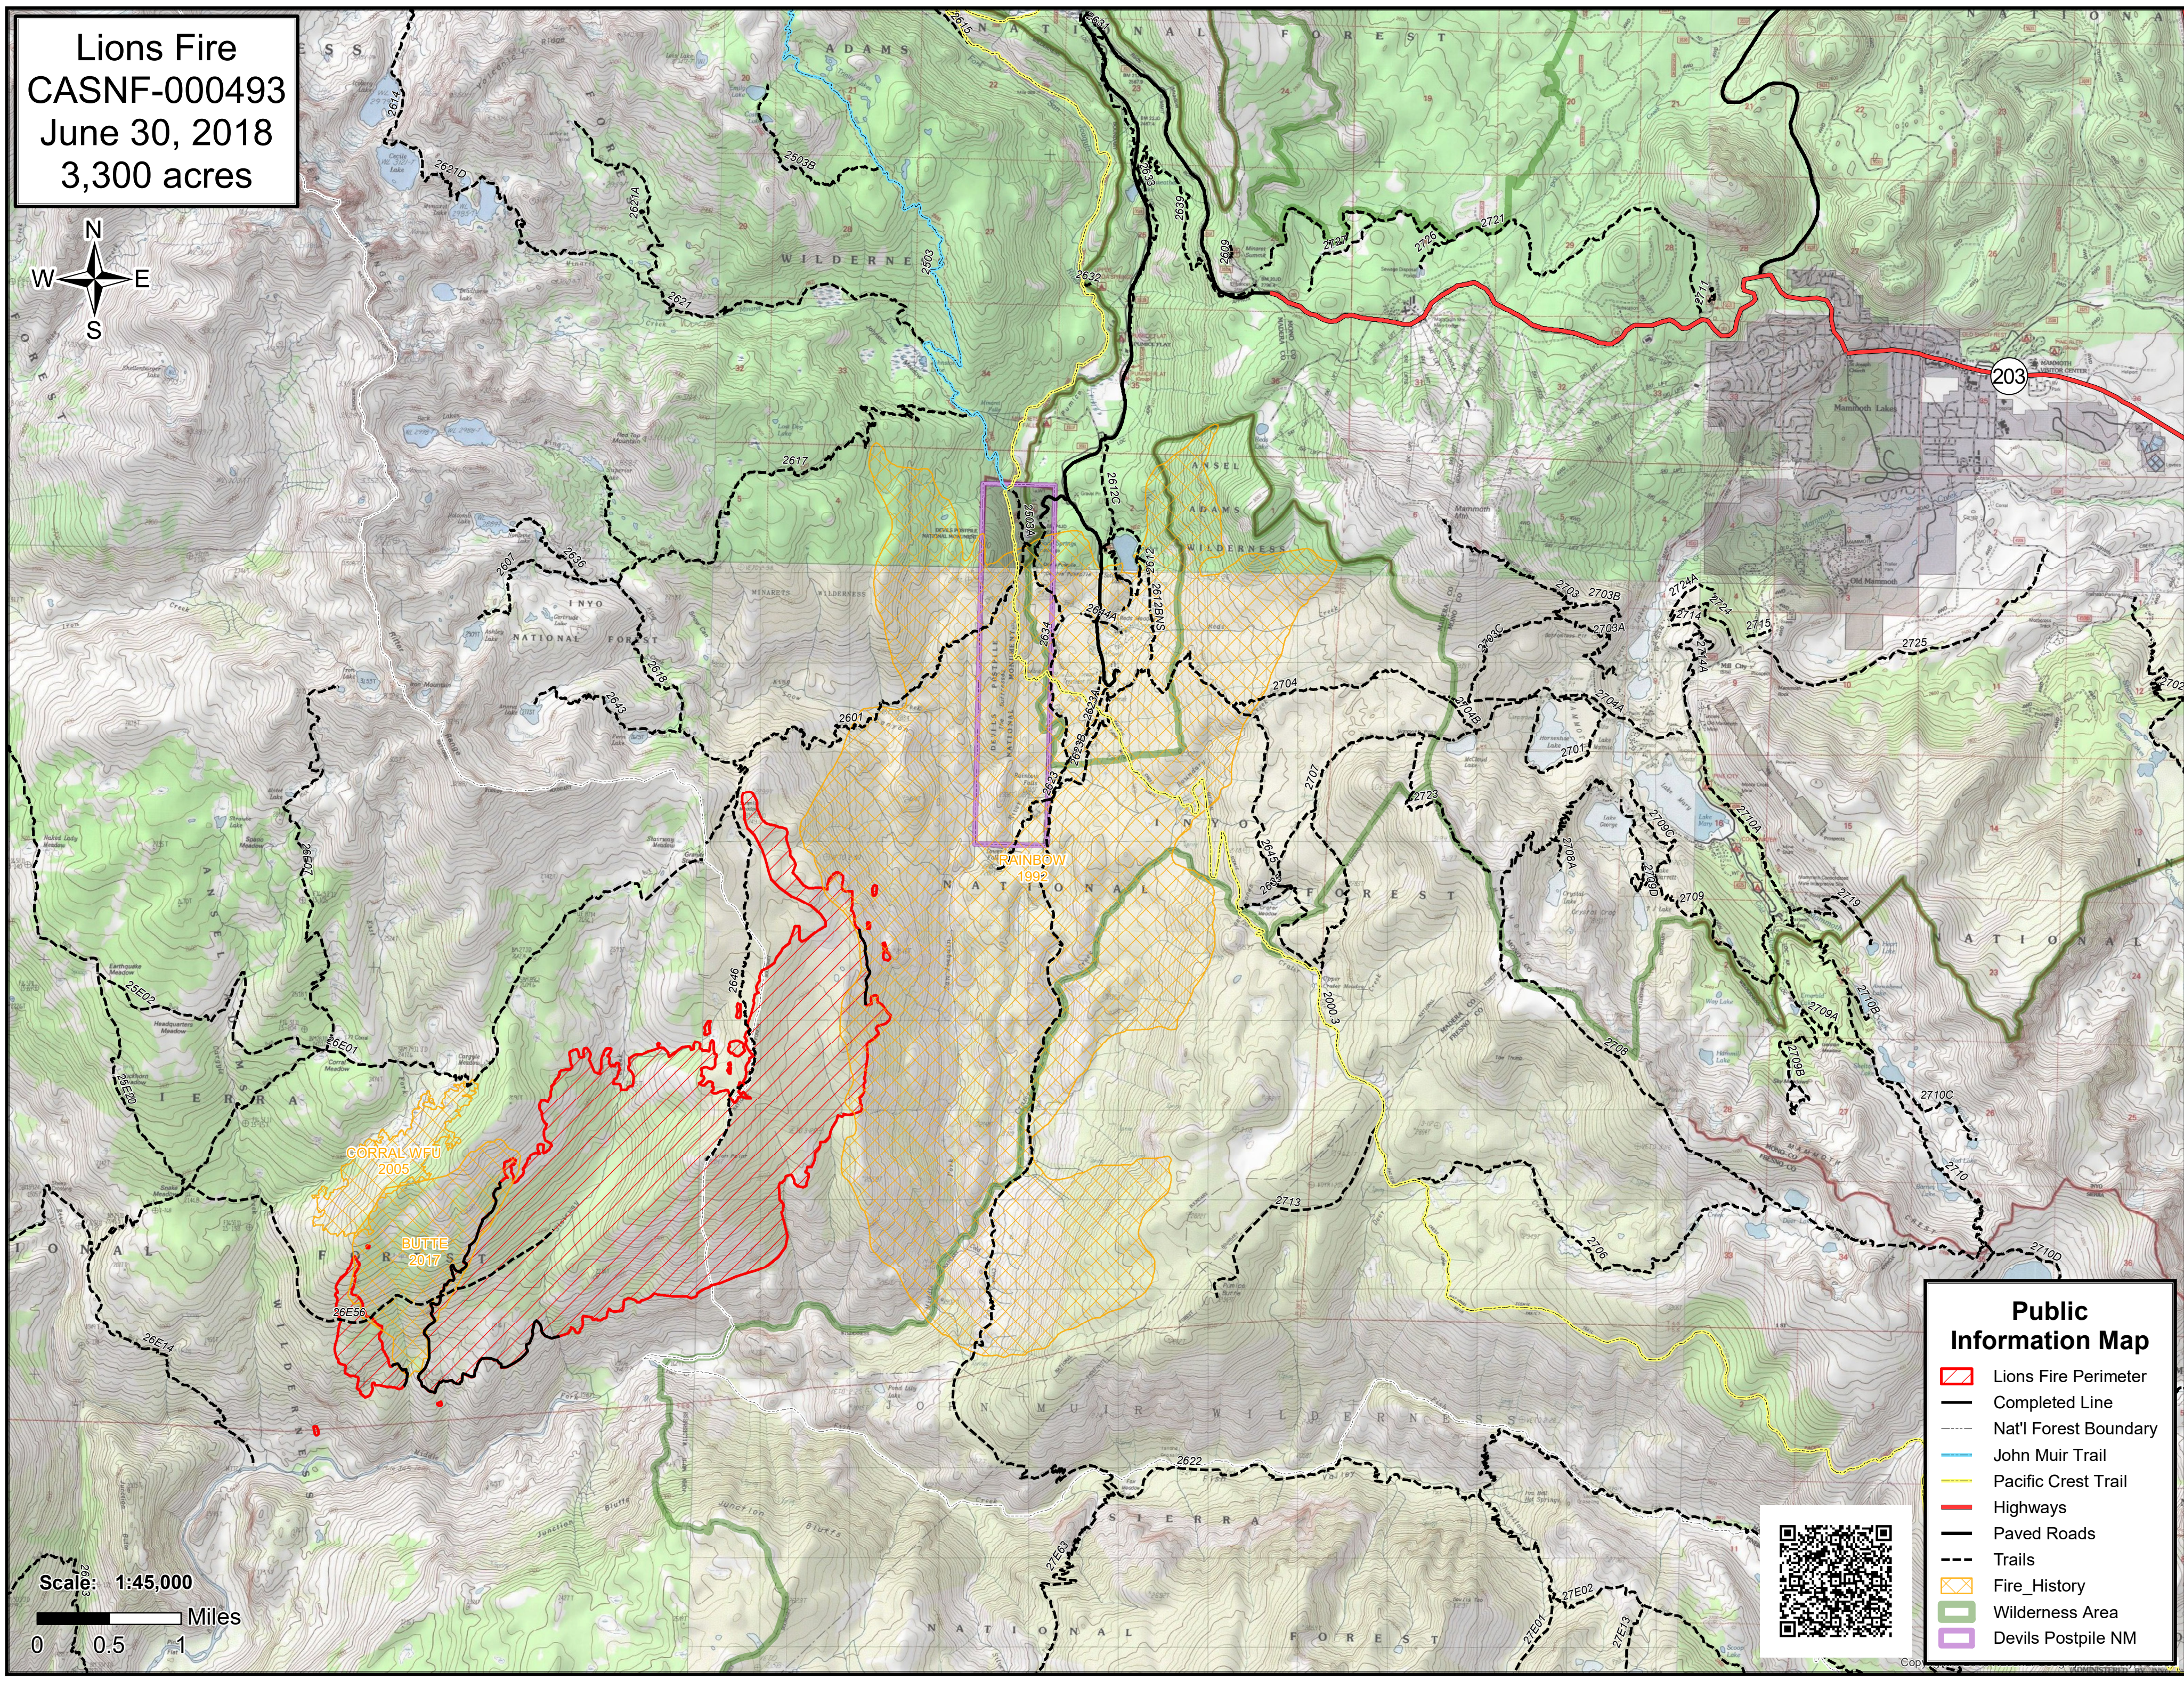

Lions Fire
CASNF-000493
June 30, 2018
3,300 acres

Scale: 1:45,000
0 0.5 1 Miles

Public Information Map

- Lions Fire Perimeter
- Completed Line
- Nat'l Forest Boundary
- John Muir Trail
- Pacific Crest Trail
- Highways
- Paved Roads
- Trails
- Fire_History
- Wilderness Area
- Devils Postpile NM