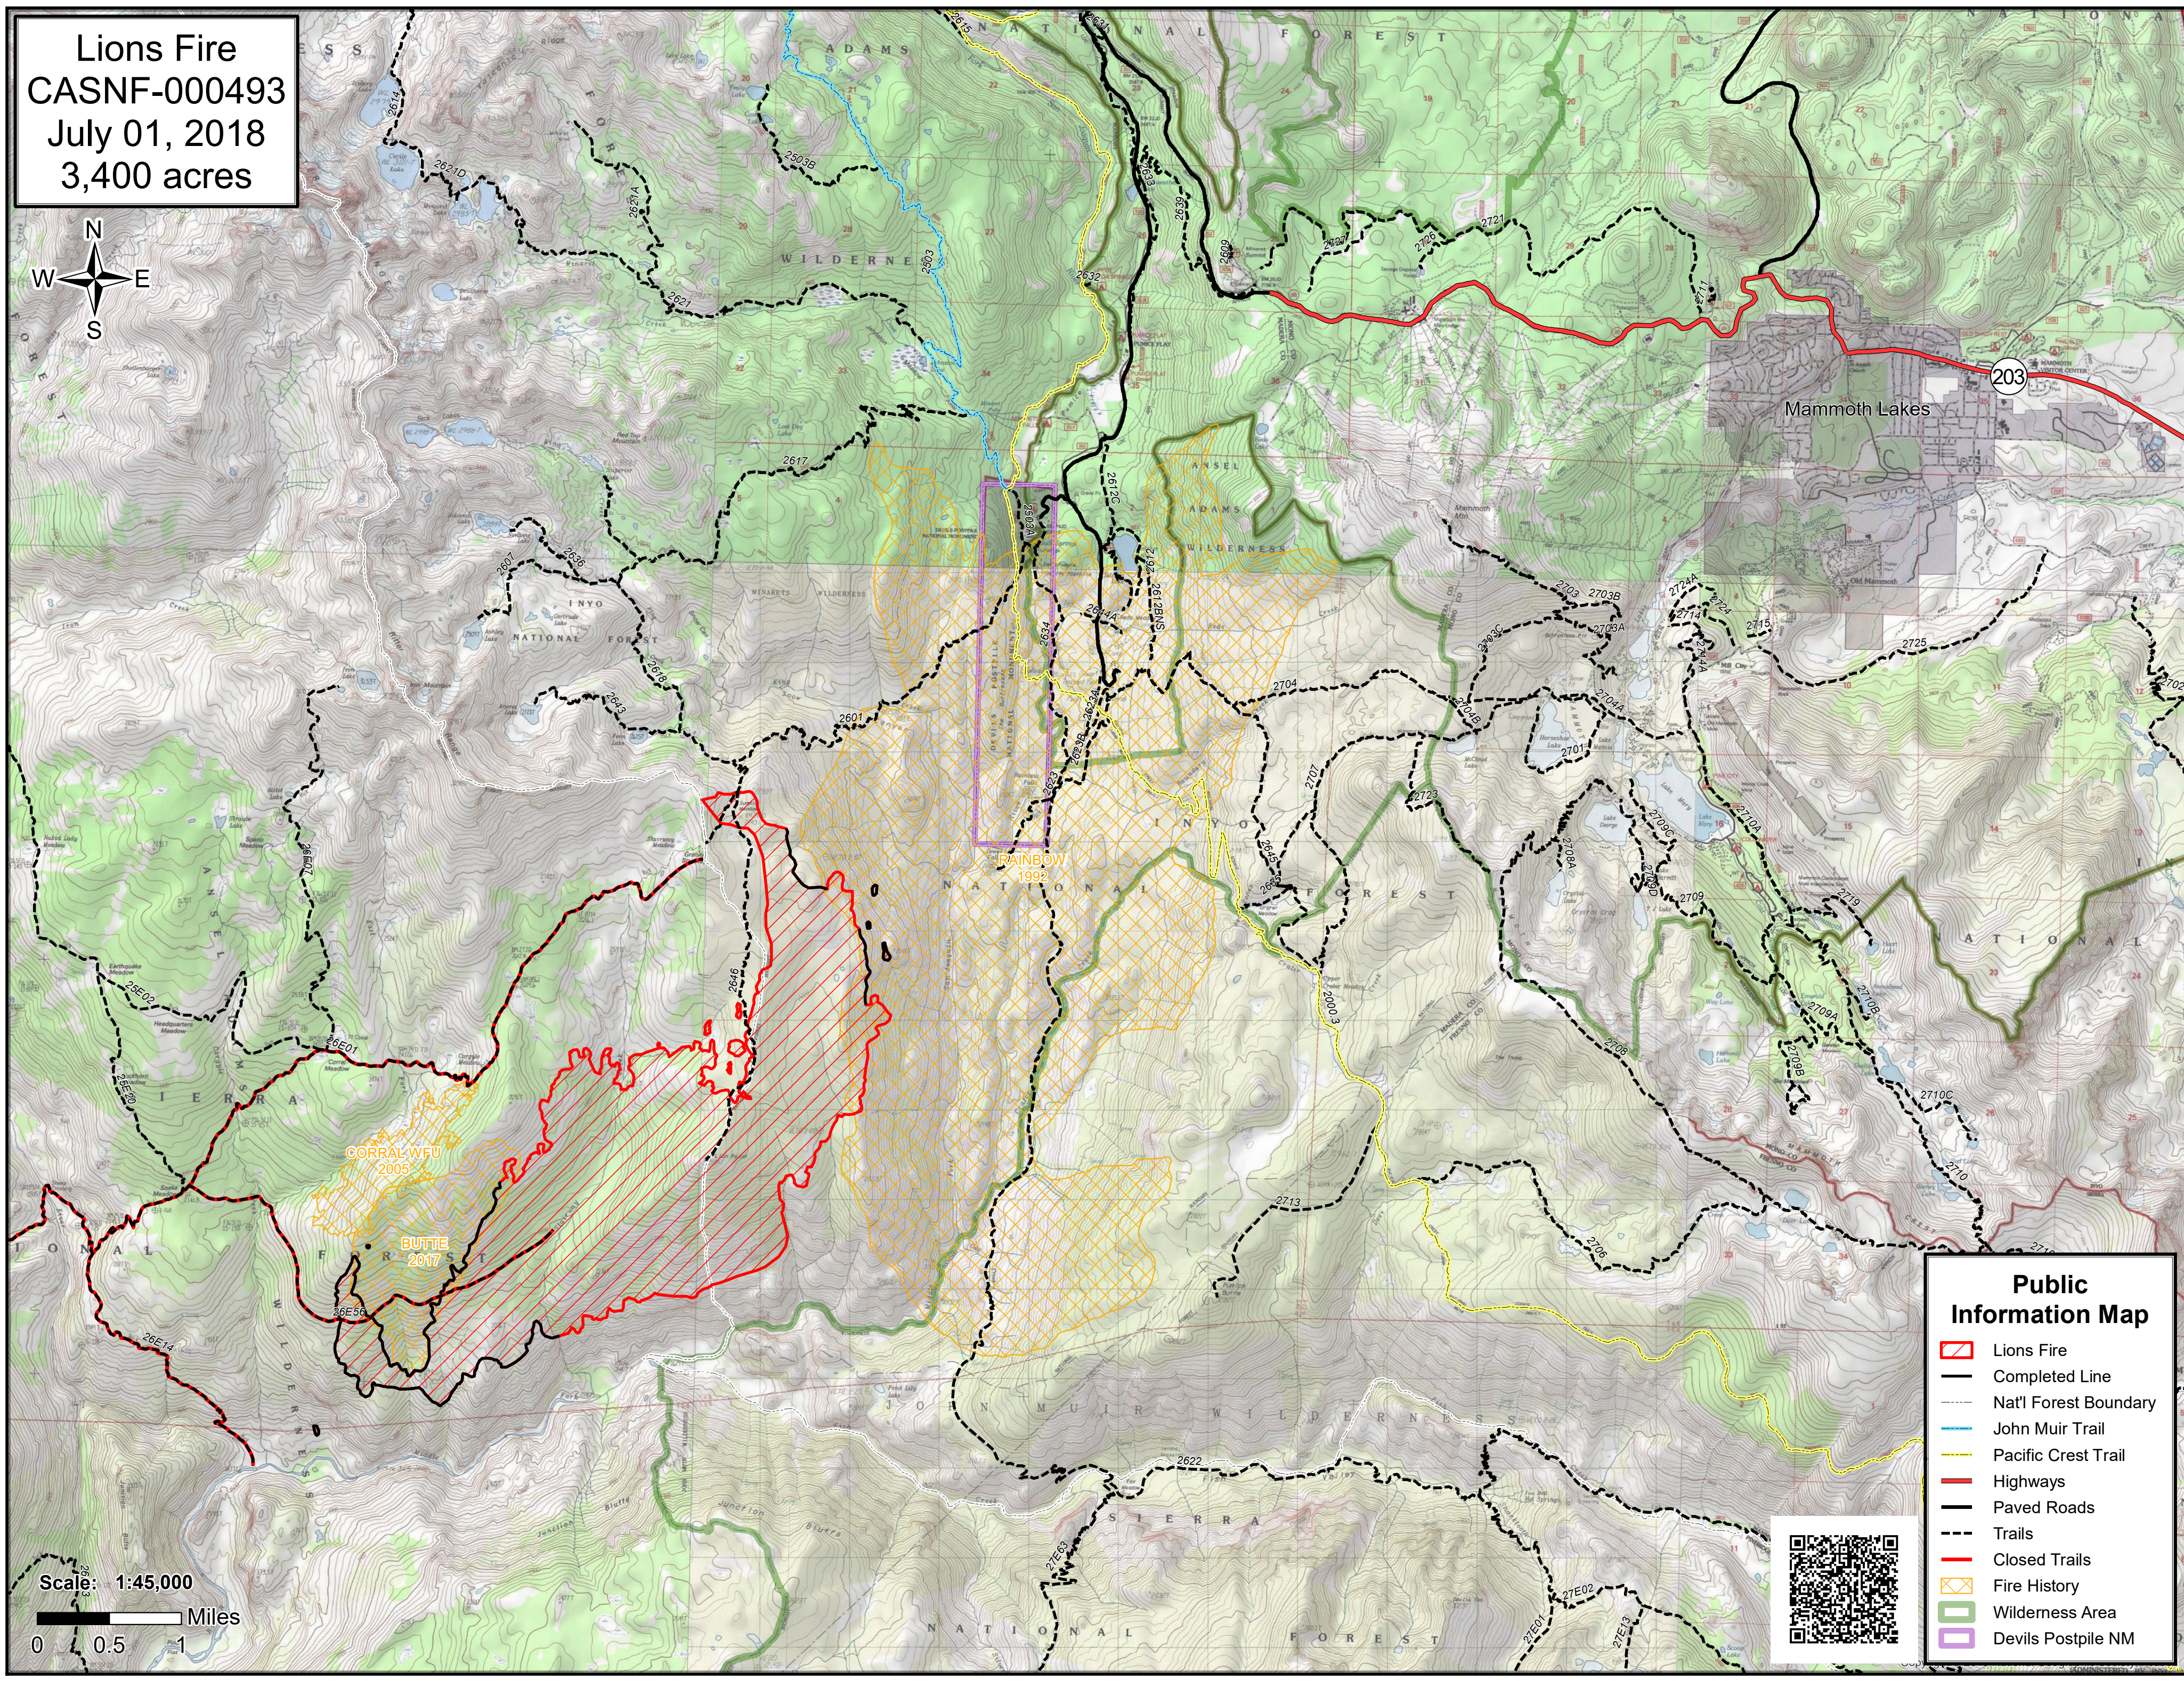

Lions Fire  
CASNF-000493  
July 01, 2018  
3,400 acres

Scale: 1:45,000  
0 0.5 1 Miles

**Public Information Map**

- Lions Fire
- Completed Line
- Nat'l Forest Boundary
- John Muir Trail
- Pacific Crest Trail
- Highways
- Paved Roads
- Trails
- Closed Trails
- Fire History
- Wilderness Area
- Devils Postpile NM