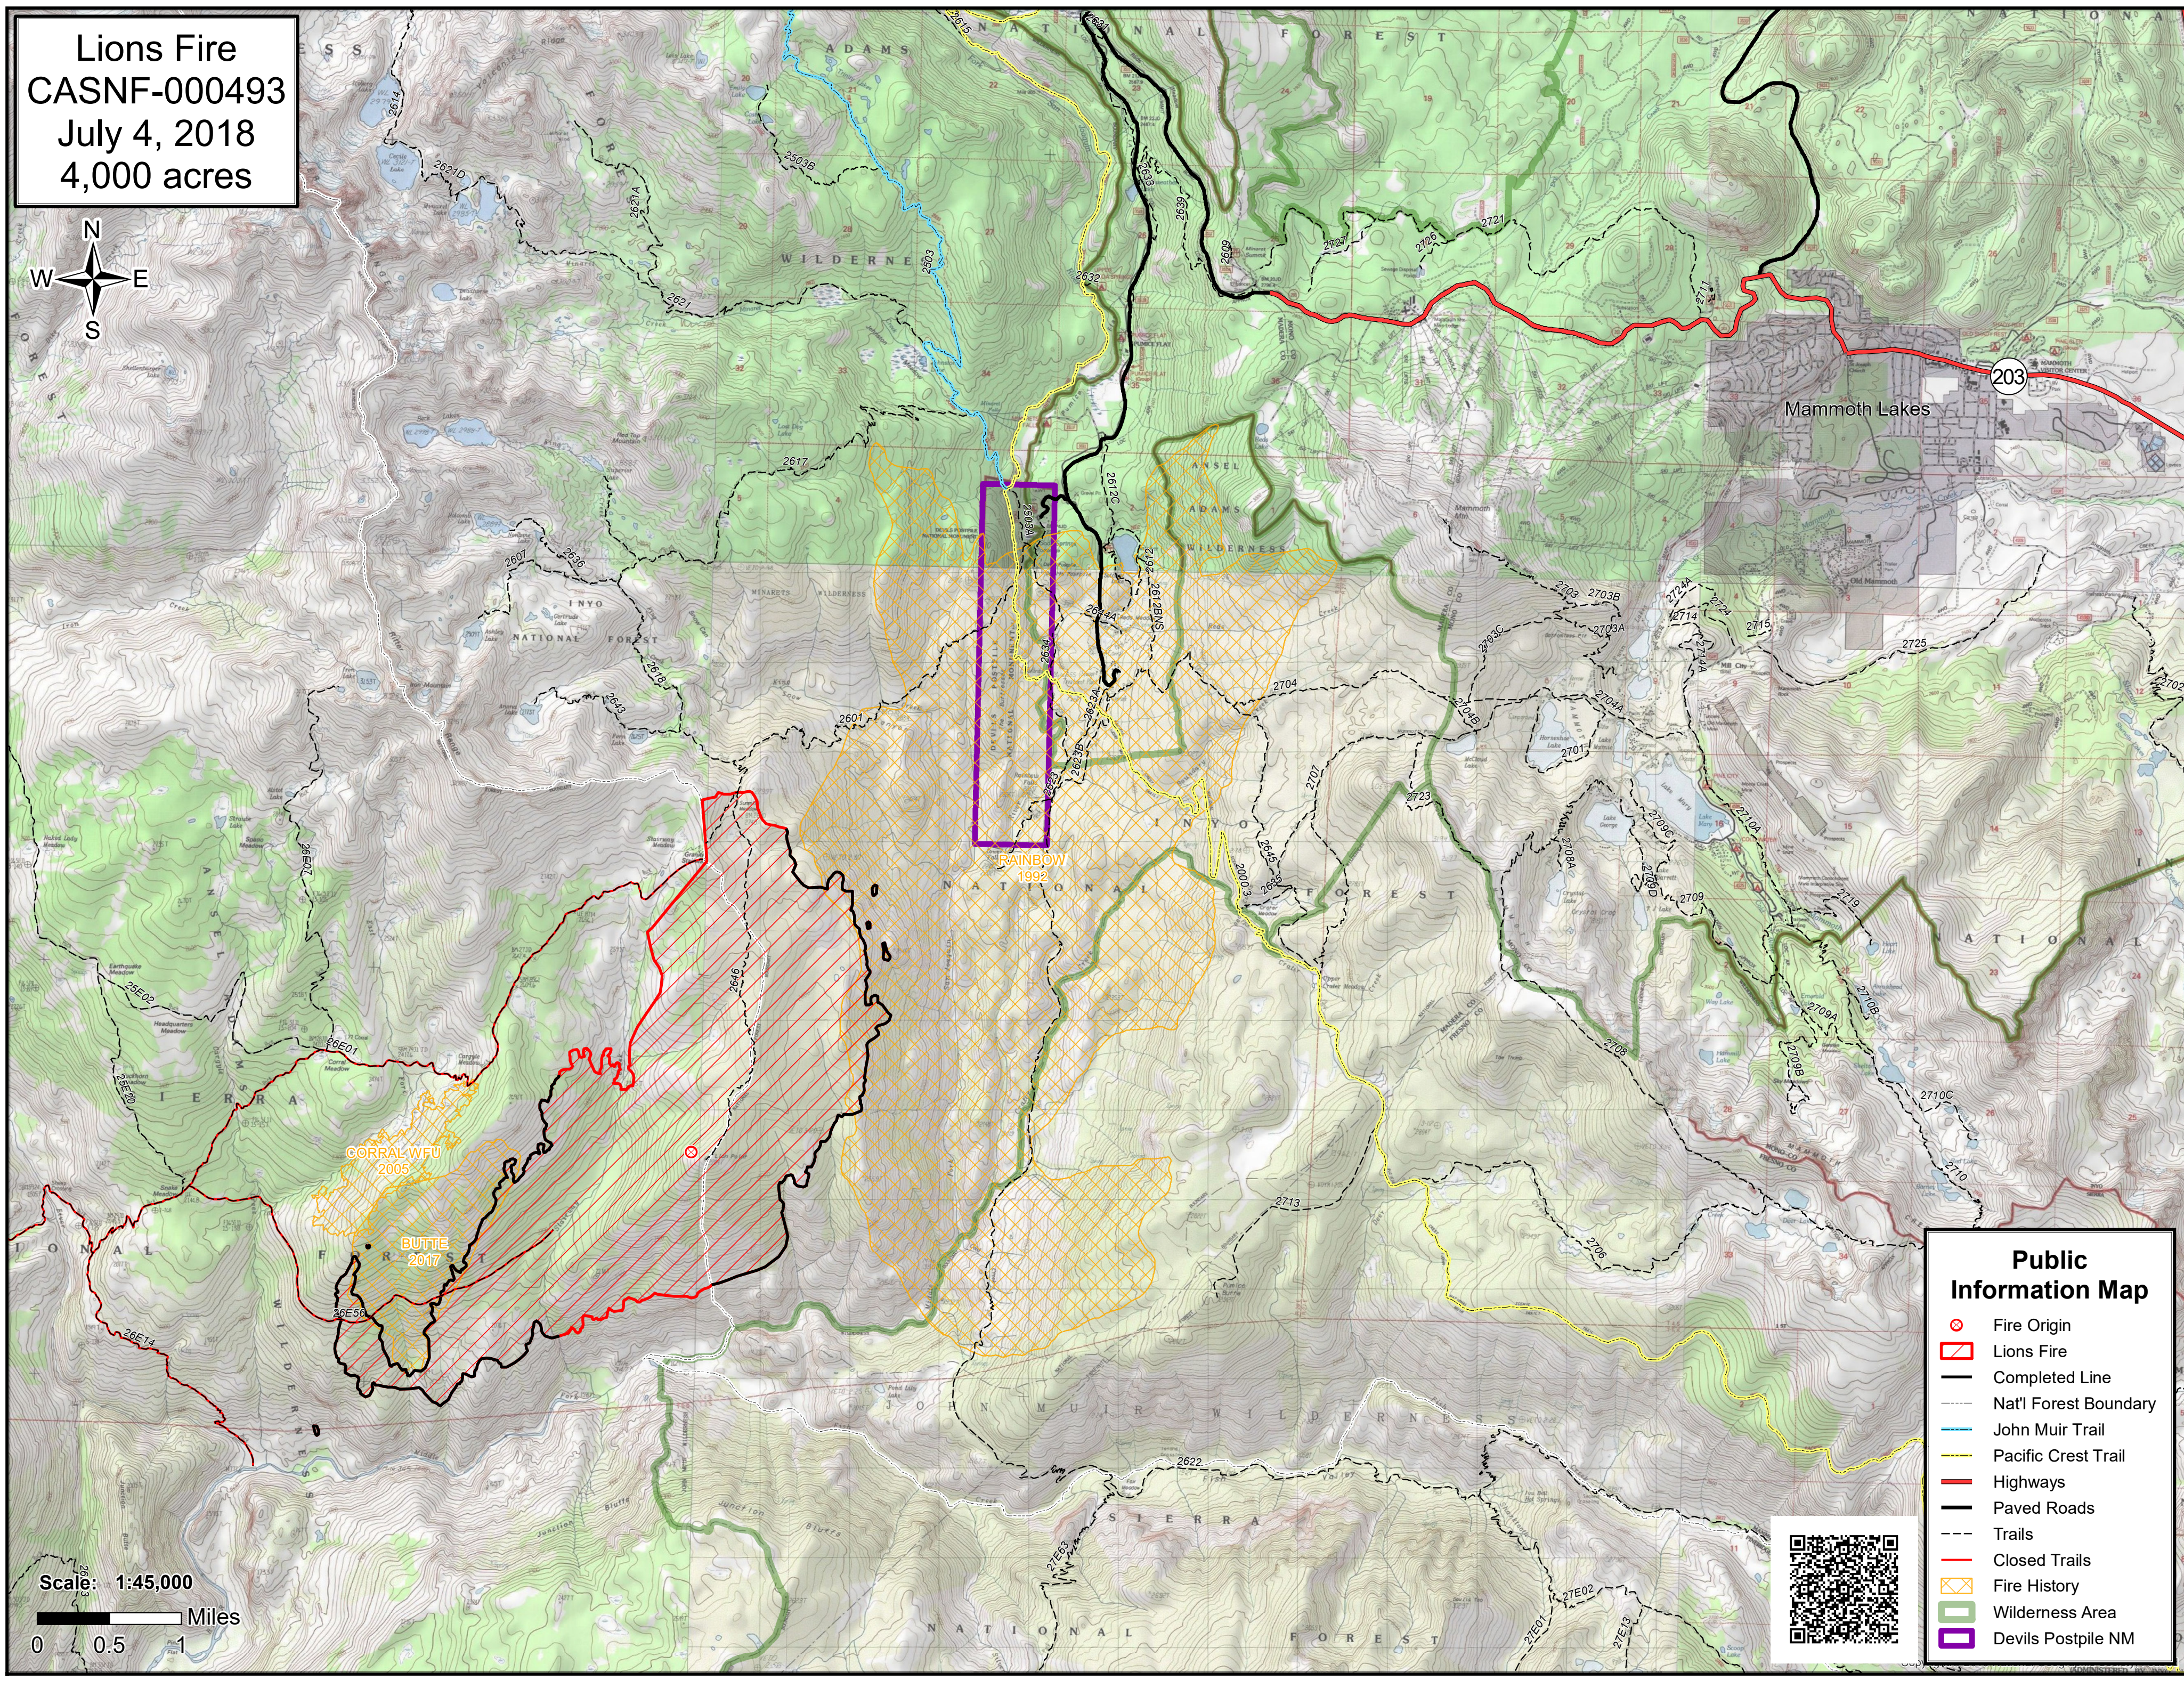

Lions Fire
CASNF-000493
July 4, 2018
4,000 acres

Mammoth Lakes

203

RAINBOW
1992

CORRAL WFU
2005

BUTTE
2017

Scale: 1:45,000
0 0.5 1 Miles

Public Information Map

- Fire Origin
- Lions Fire
- Completed Line
- Nat'l Forest Boundary
- John Muir Trail
- Pacific Crest Trail
- Highways
- Paved Roads
- Trails
- Closed Trails
- Fire History
- Wilderness Area
- Devils Postpile NM