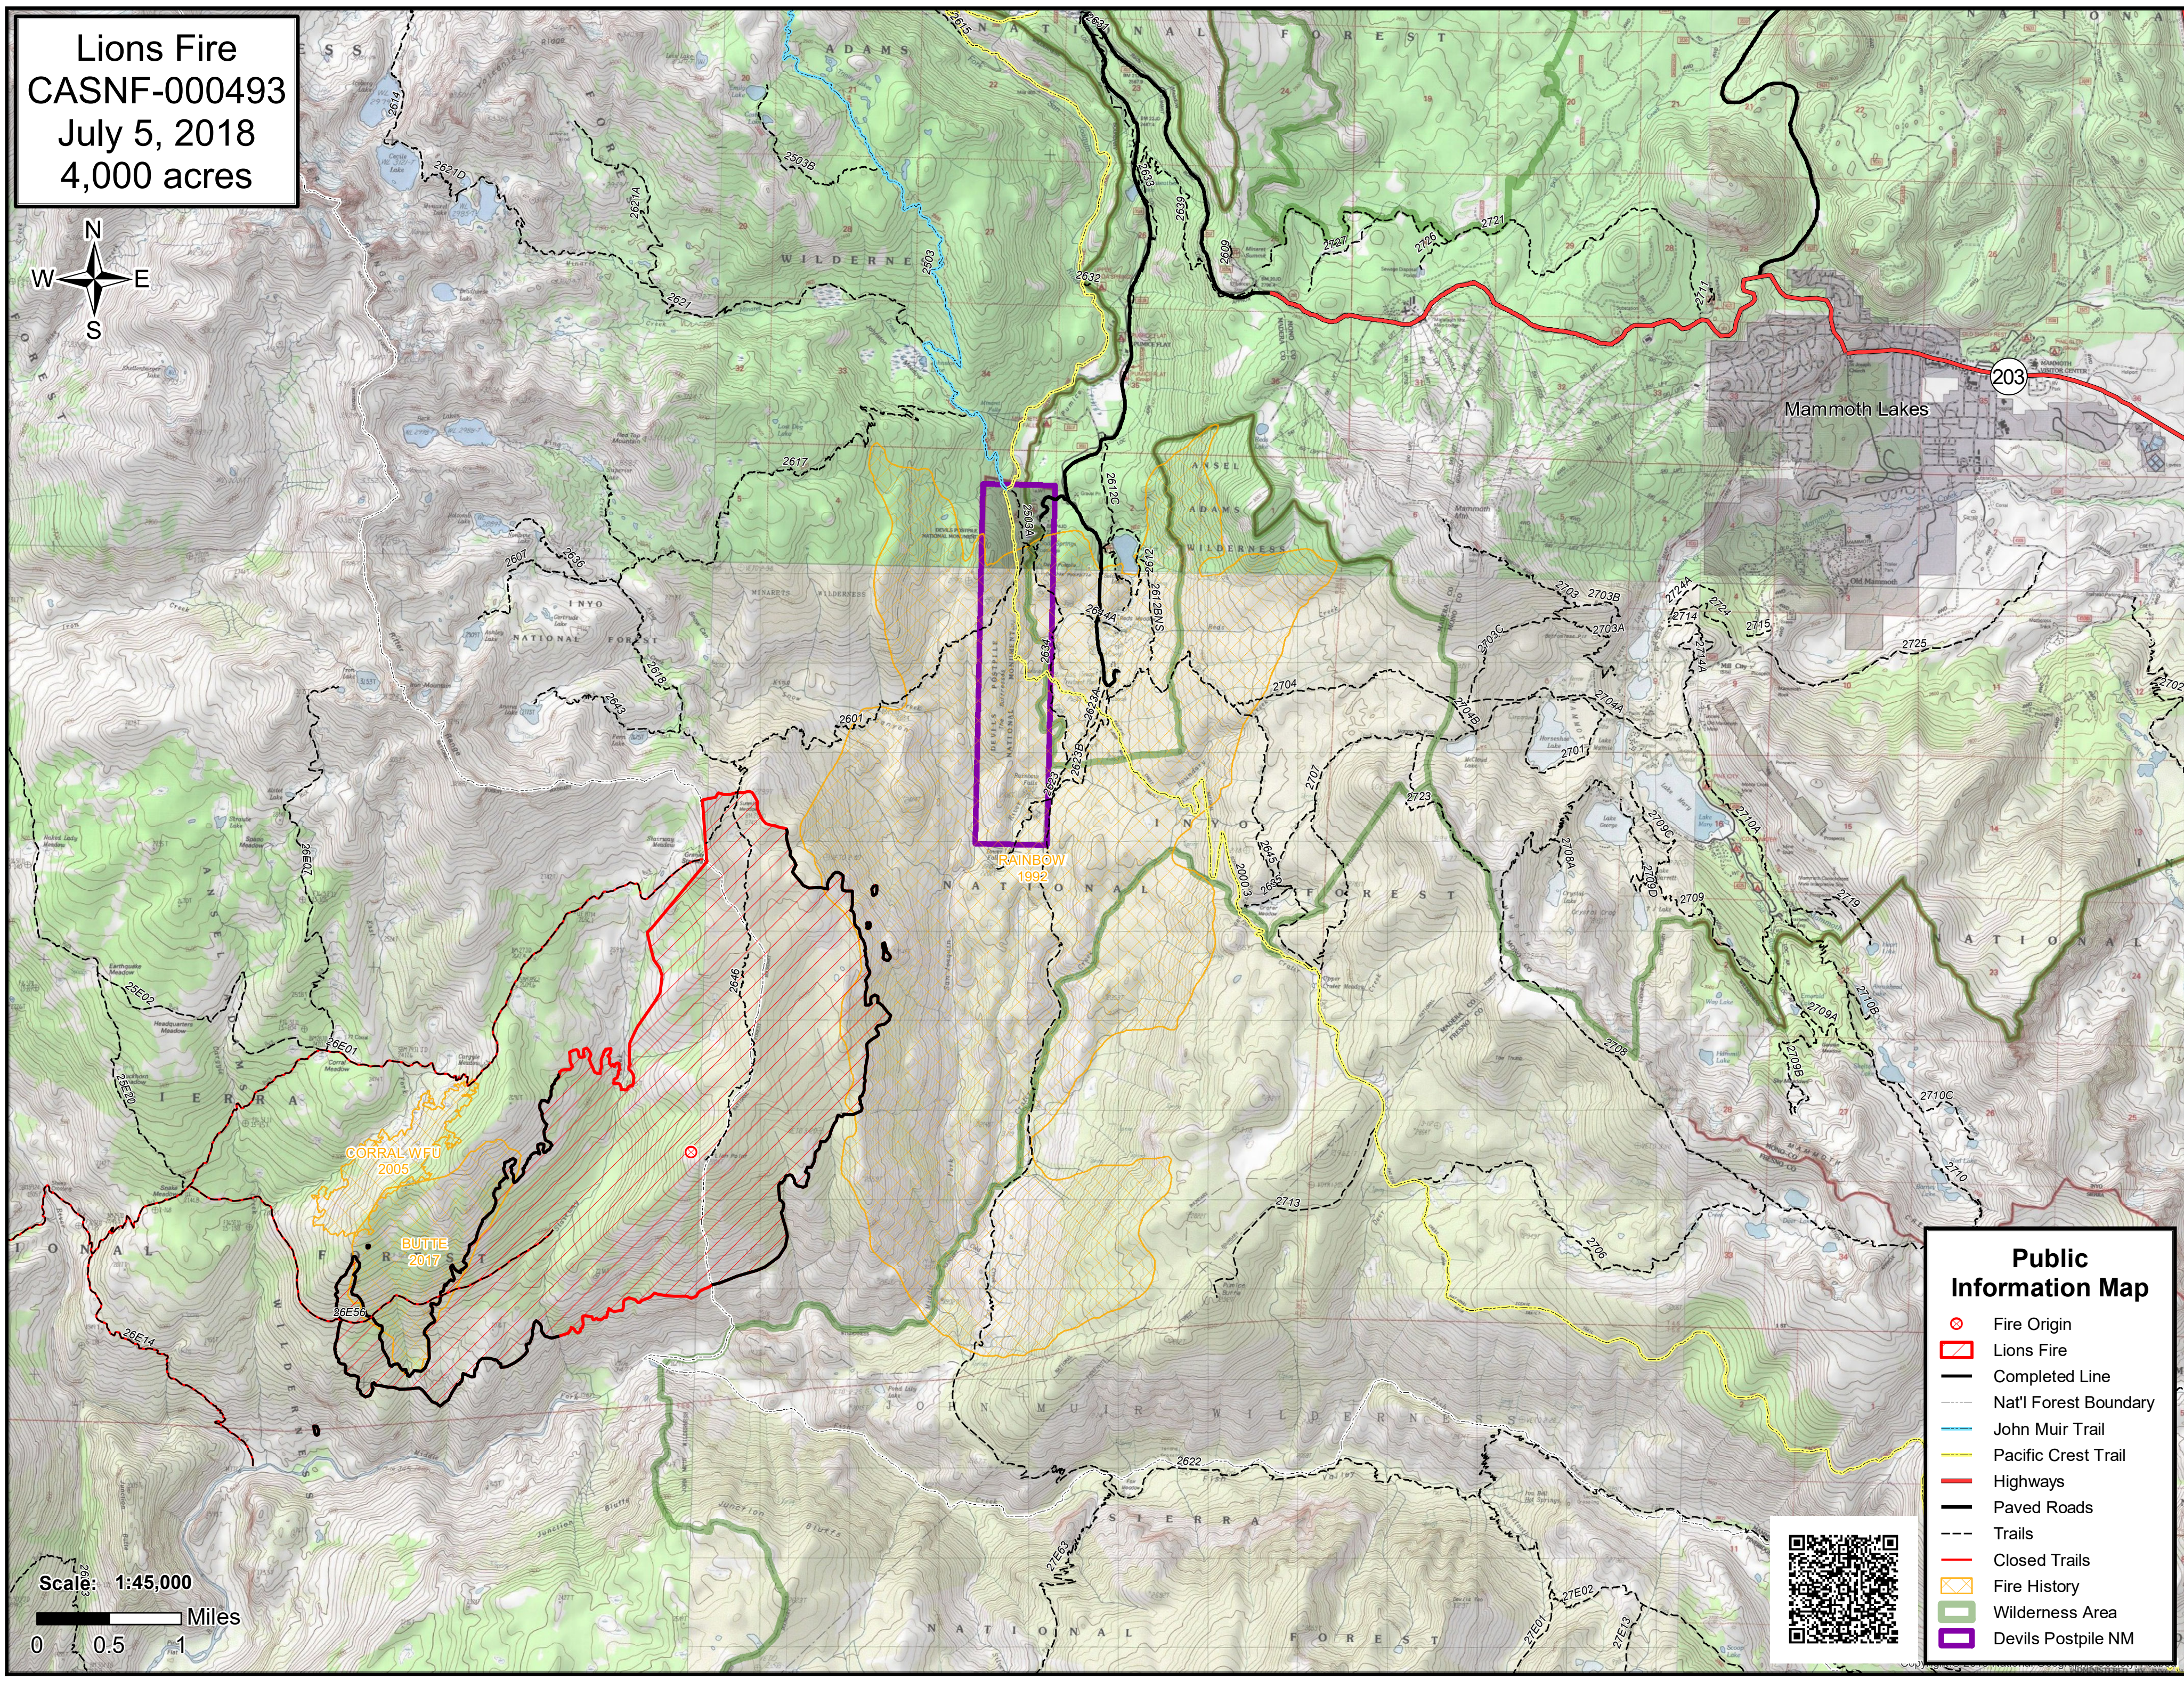

Lions Fire
CASNF-000493
July 5, 2018
4,000 acres

RAINBOW
1992

CORRAL WFU
2005

BUTTE
2017

Scale: 1:45,000
0 0.5 1 Miles

- ### Public Information Map
- ⊗ Fire Origin
 - ▭ Lions Fire
 - Completed Line
 - - - Nat'l Forest Boundary
 - John Muir Trail
 - Pacific Crest Trail
 - Highways
 - Paved Roads
 - - - Trails
 - - - Closed Trails
 - ▨ Fire History
 - ▭ Wilderness Area
 - ▭ Devils Postpile NM