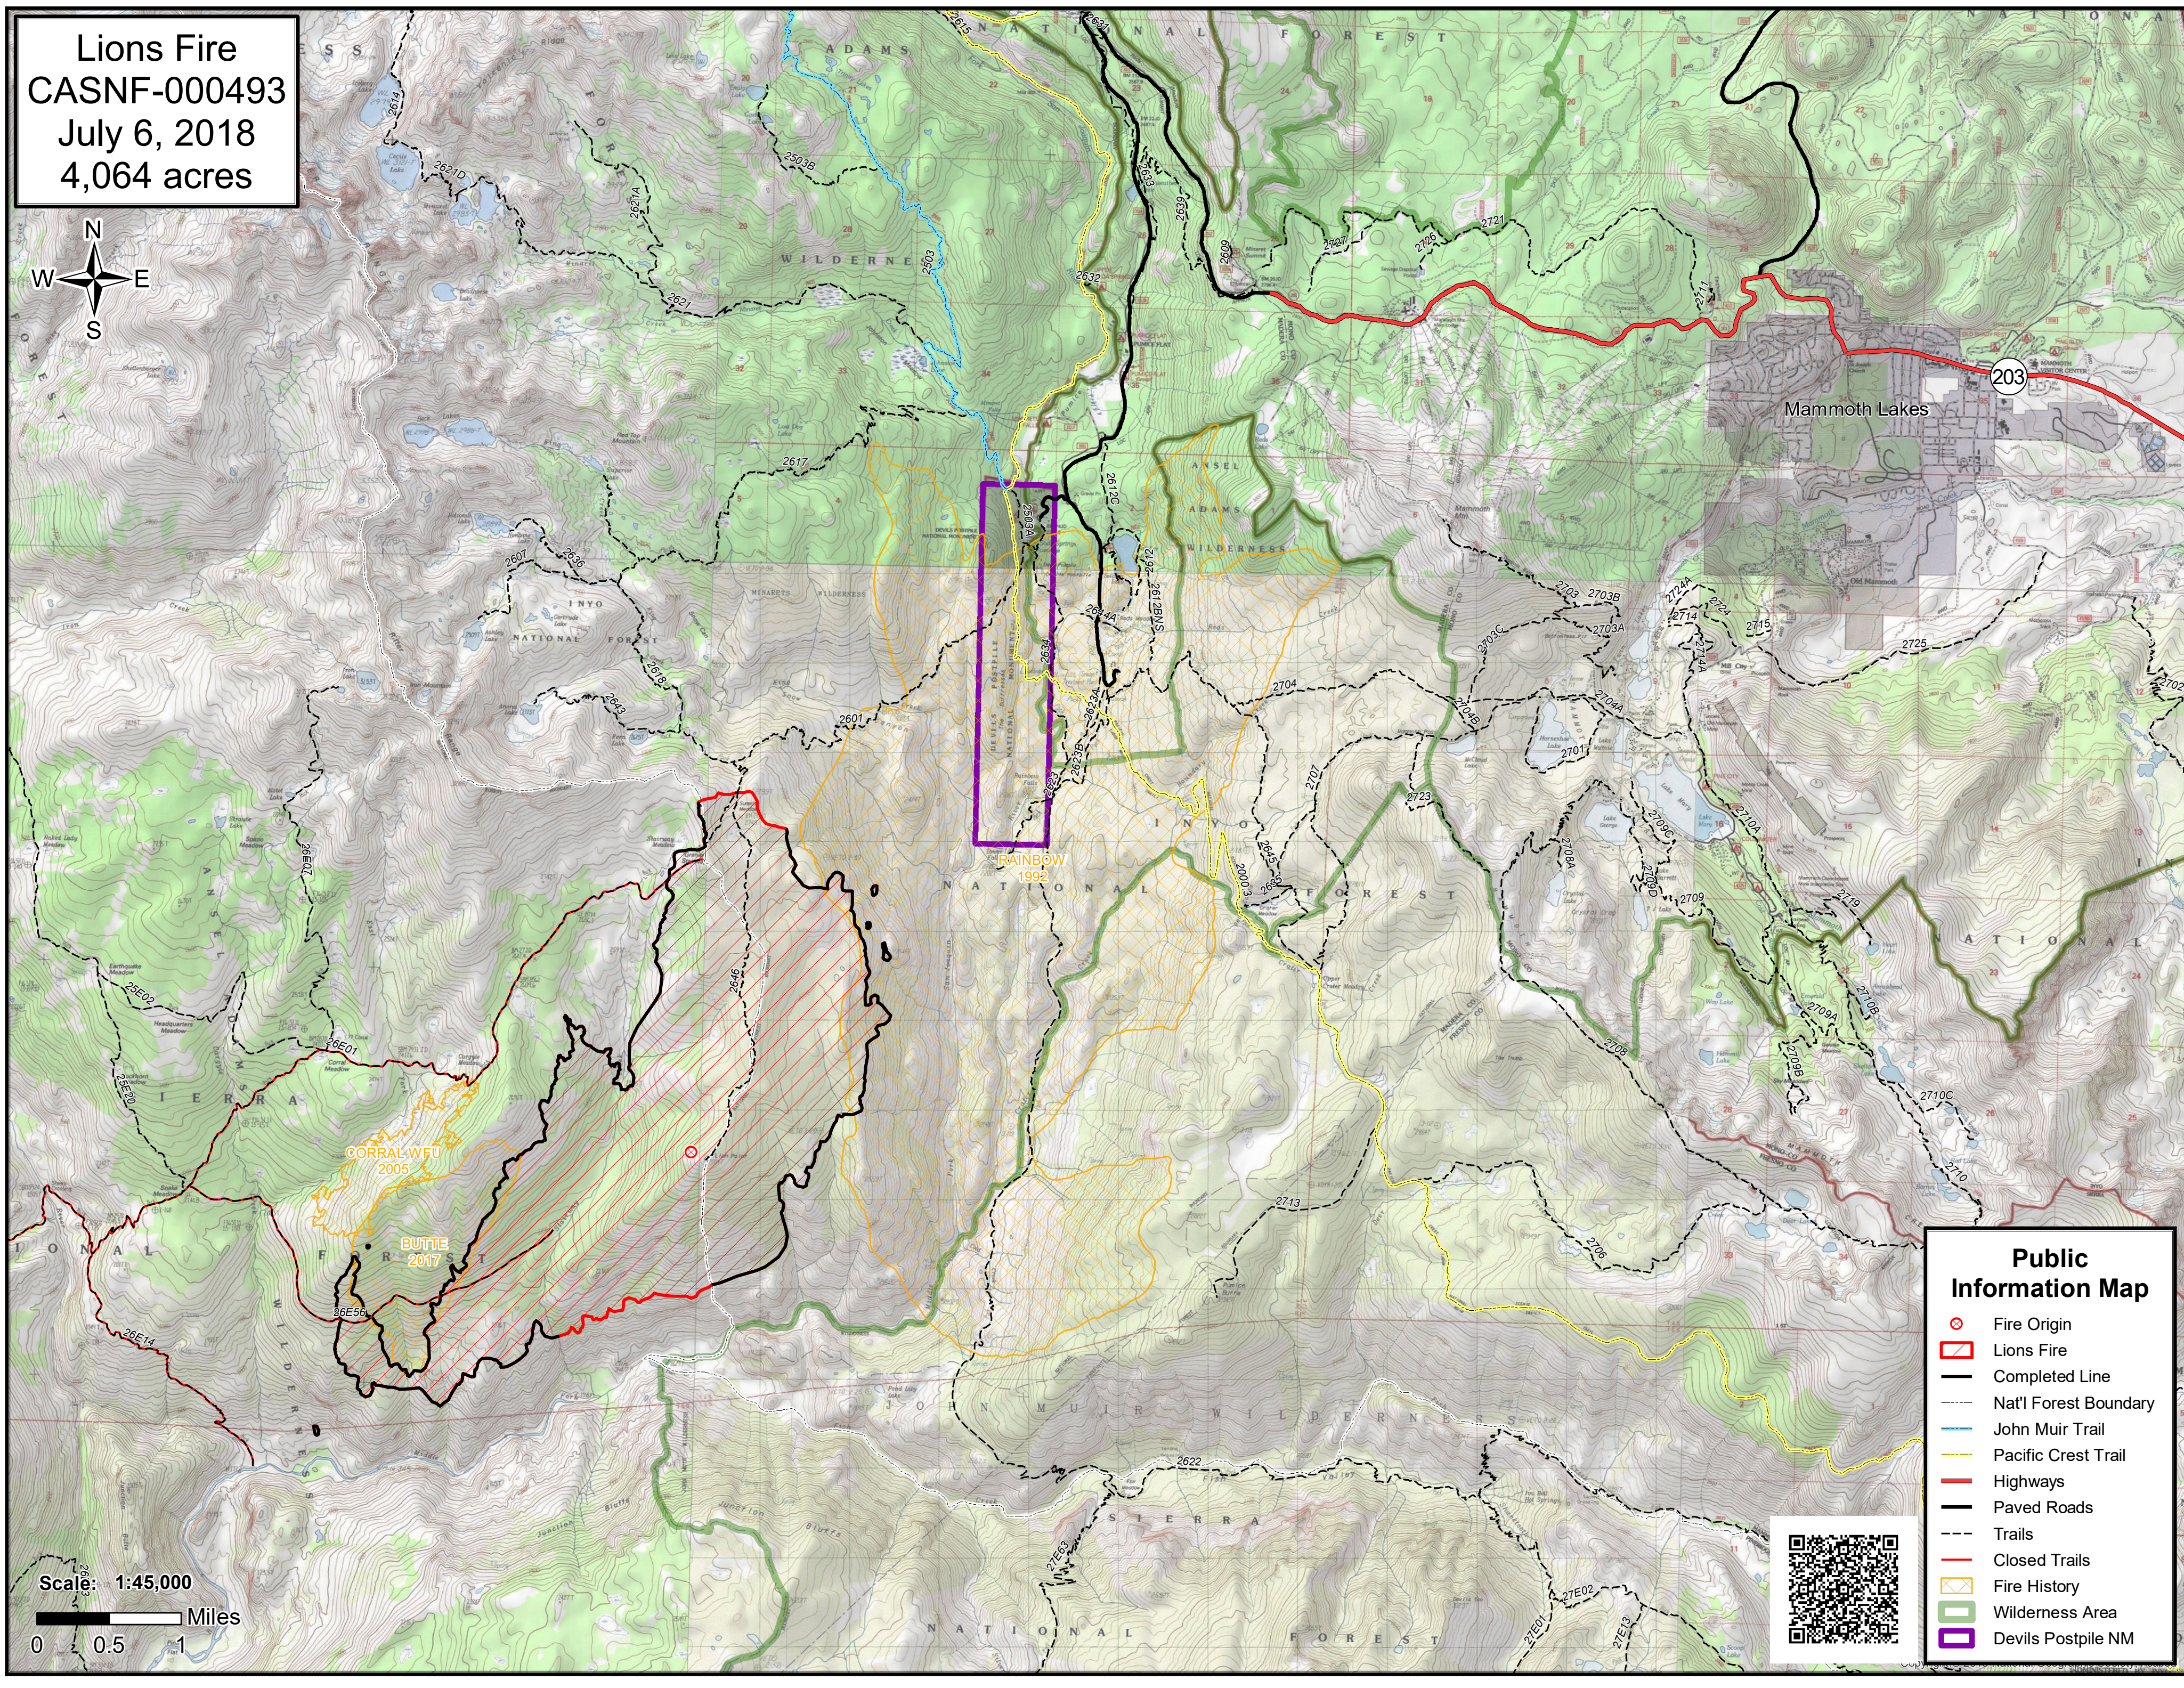

Lions Fire
CASNF-000493
July 6, 2018
4,064 acres

Mammoth Lakes

203

RAINBOW
1992

CORRAL WFU
2005

BUTTE
2017

Scale: 1:45,000
0 0.5 1 Miles

- ### Public Information Map
- Fire Origin
 - Lions Fire
 - Completed Line
 - Nat'l Forest Boundary
 - John Muir Trail
 - Pacific Crest Trail
 - Highways
 - Paved Roads
 - Trails
 - Closed Trails
 - Fire History
 - Wilderness Area
 - Devils Postpile NM