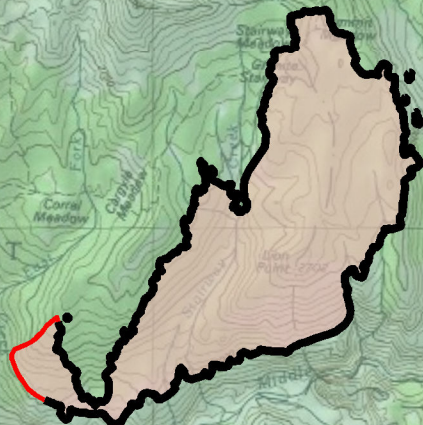

Lions Fire

CASNF-000493

TRANSPORTATION MAP
July 26, 2018

Produced Jul 26 2018 1601
ARogers

- Uncontrolled Fire Edge
- Completed Line
- ✈ Airstrip or Airport
- Ⓜ Helibase
- 📍 Incident Command Post
- 🛣 US Highway
- 🛣 State Highway
- 🛣 Other Paved/Graded Roads
- 🏞 Devils Postpile NM
- 🌲 Wilderness Area

Crestview Fire Station

Owens River Headwaters Wilderness

Ansel Adams Wilderness

John Muir Wilderness

Mammoth Fire Station 2

Helibase

Mammoth RV Park (showers)

395