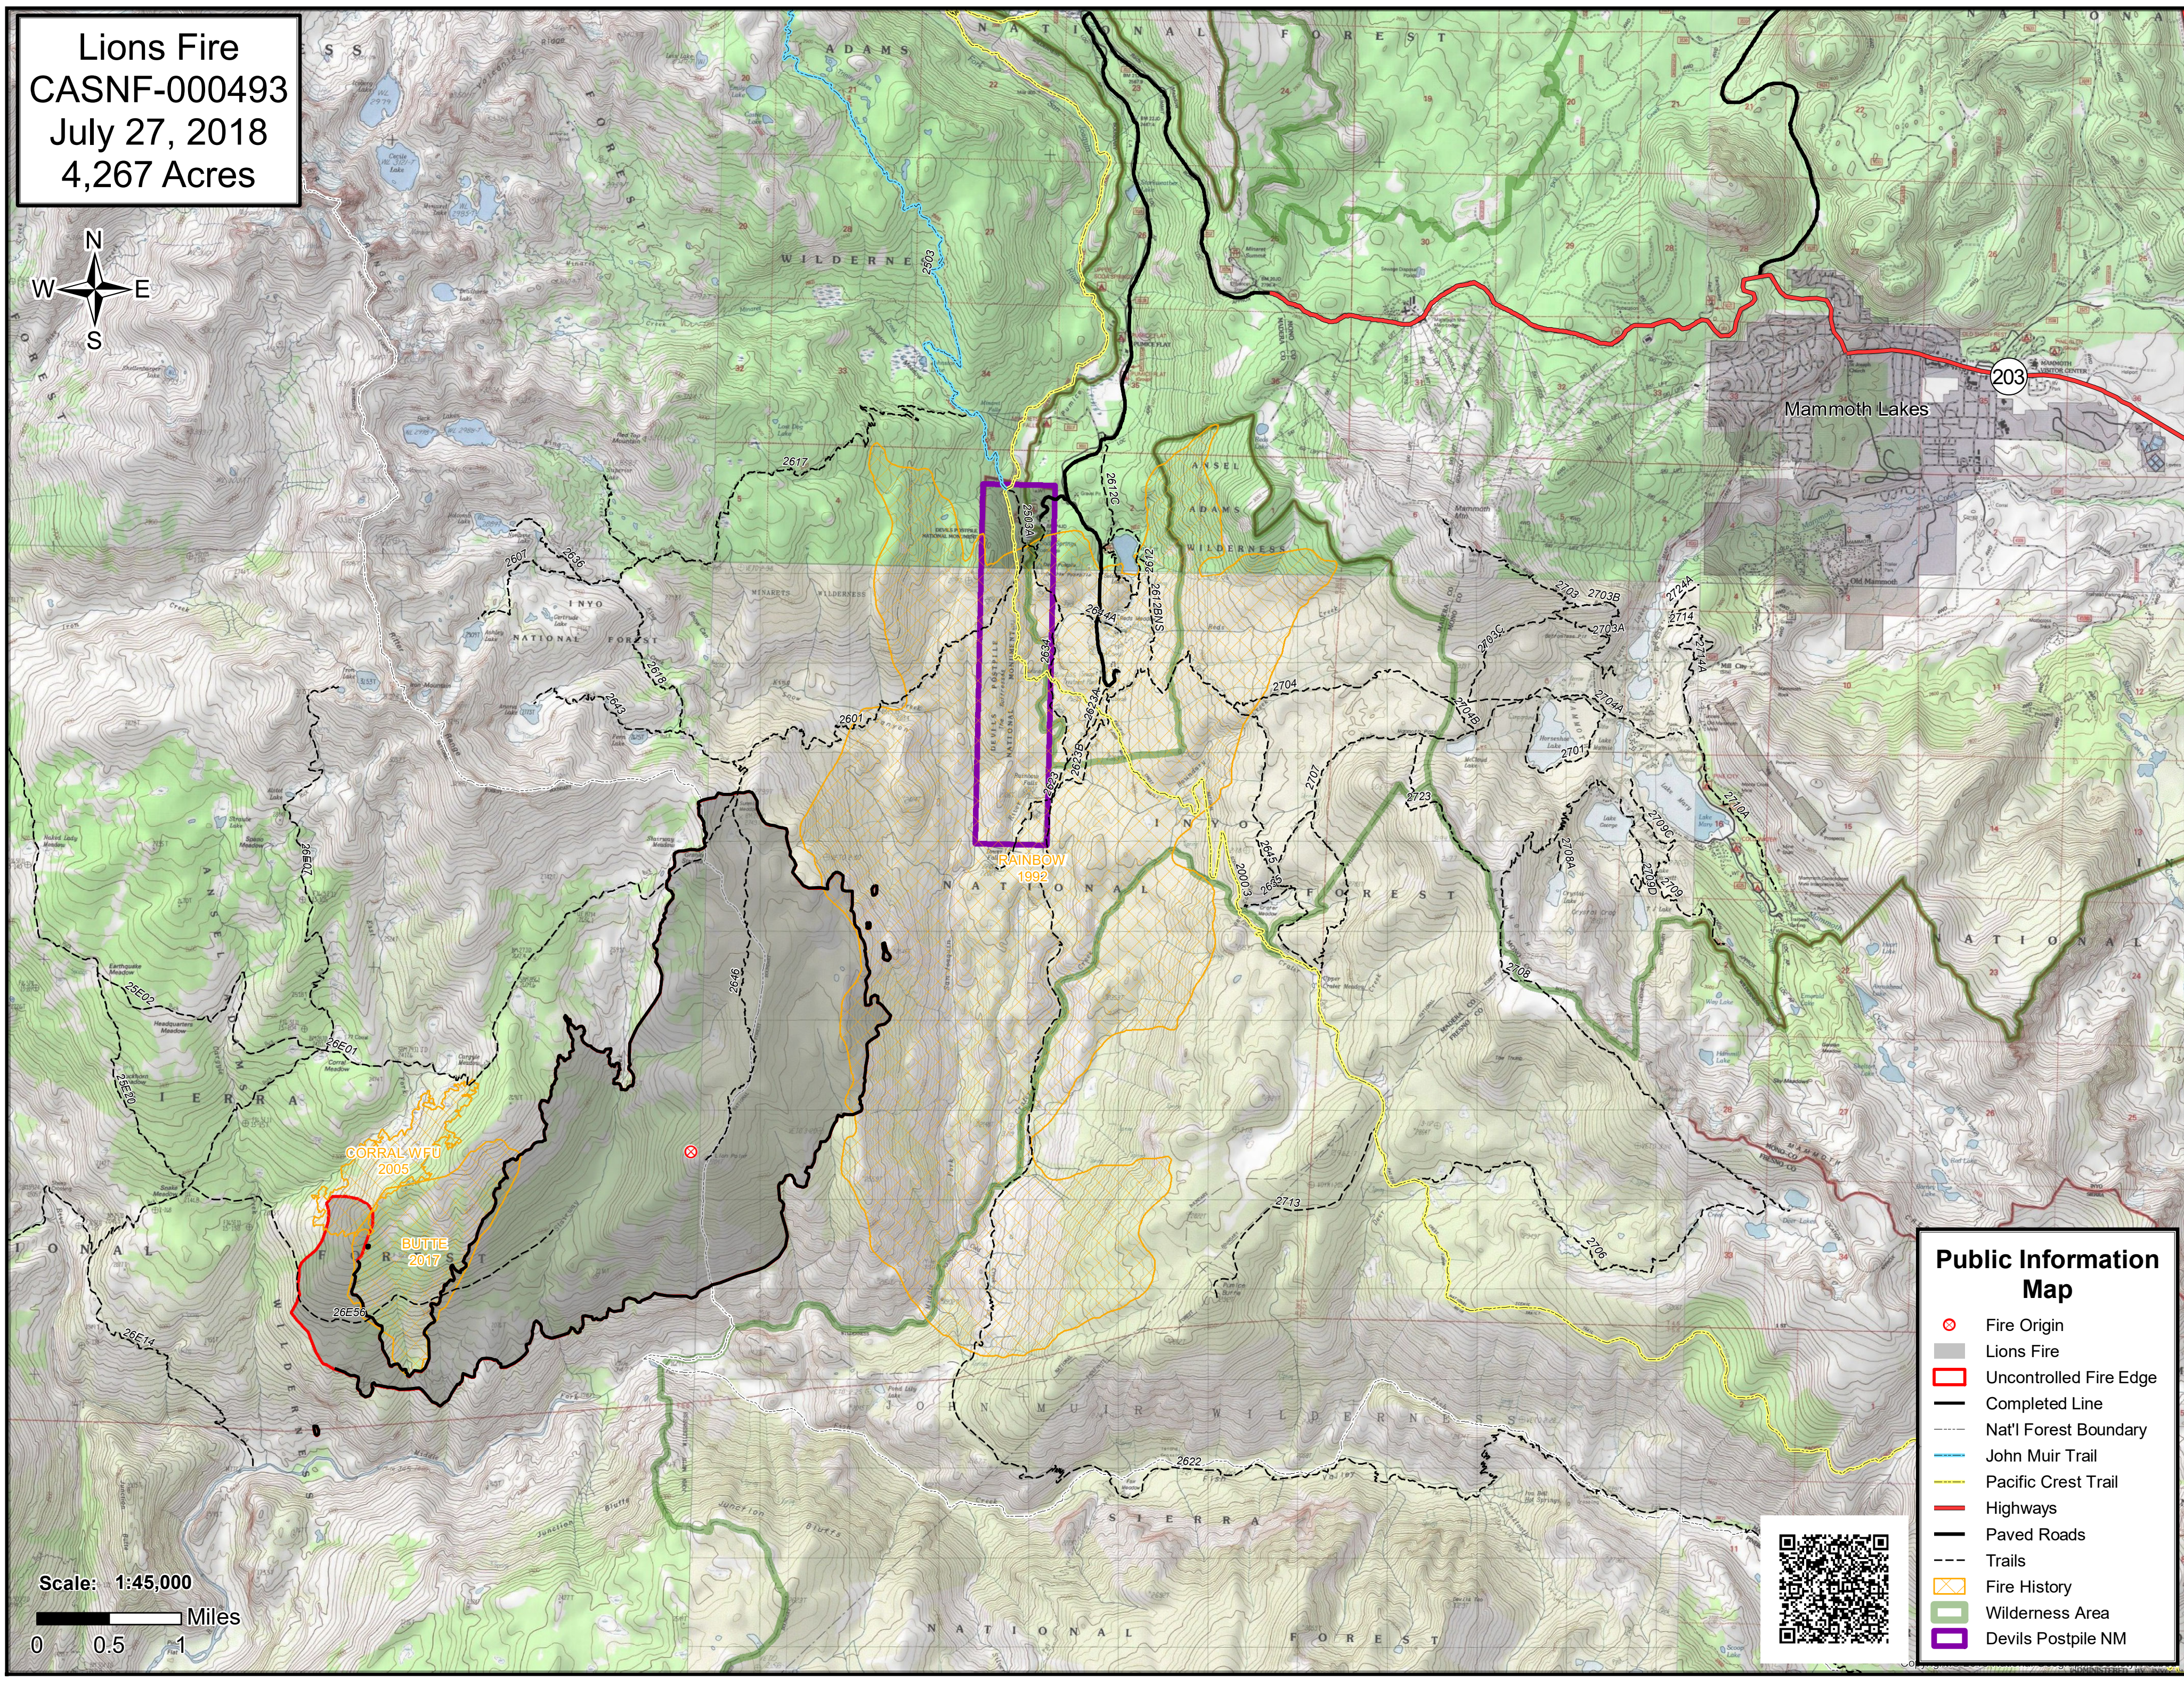

Lions Fire  
CASNF-000493  
July 27, 2018  
4,267 Acres

Mammoth Lakes

203

RAINBOW  
1992

CORRAL WFU  
2005

BUTTE  
2017

Scale: 1:45,000

### Public Information Map

- Fire Origin
- Lions Fire
- Uncontrolled Fire Edge
- Completed Line
- Nat'l Forest Boundary
- John Muir Trail
- Pacific Crest Trail
- Highways
- Paved Roads
- Trails
- Fire History
- Wilderness Area
- Devils Postpile NM