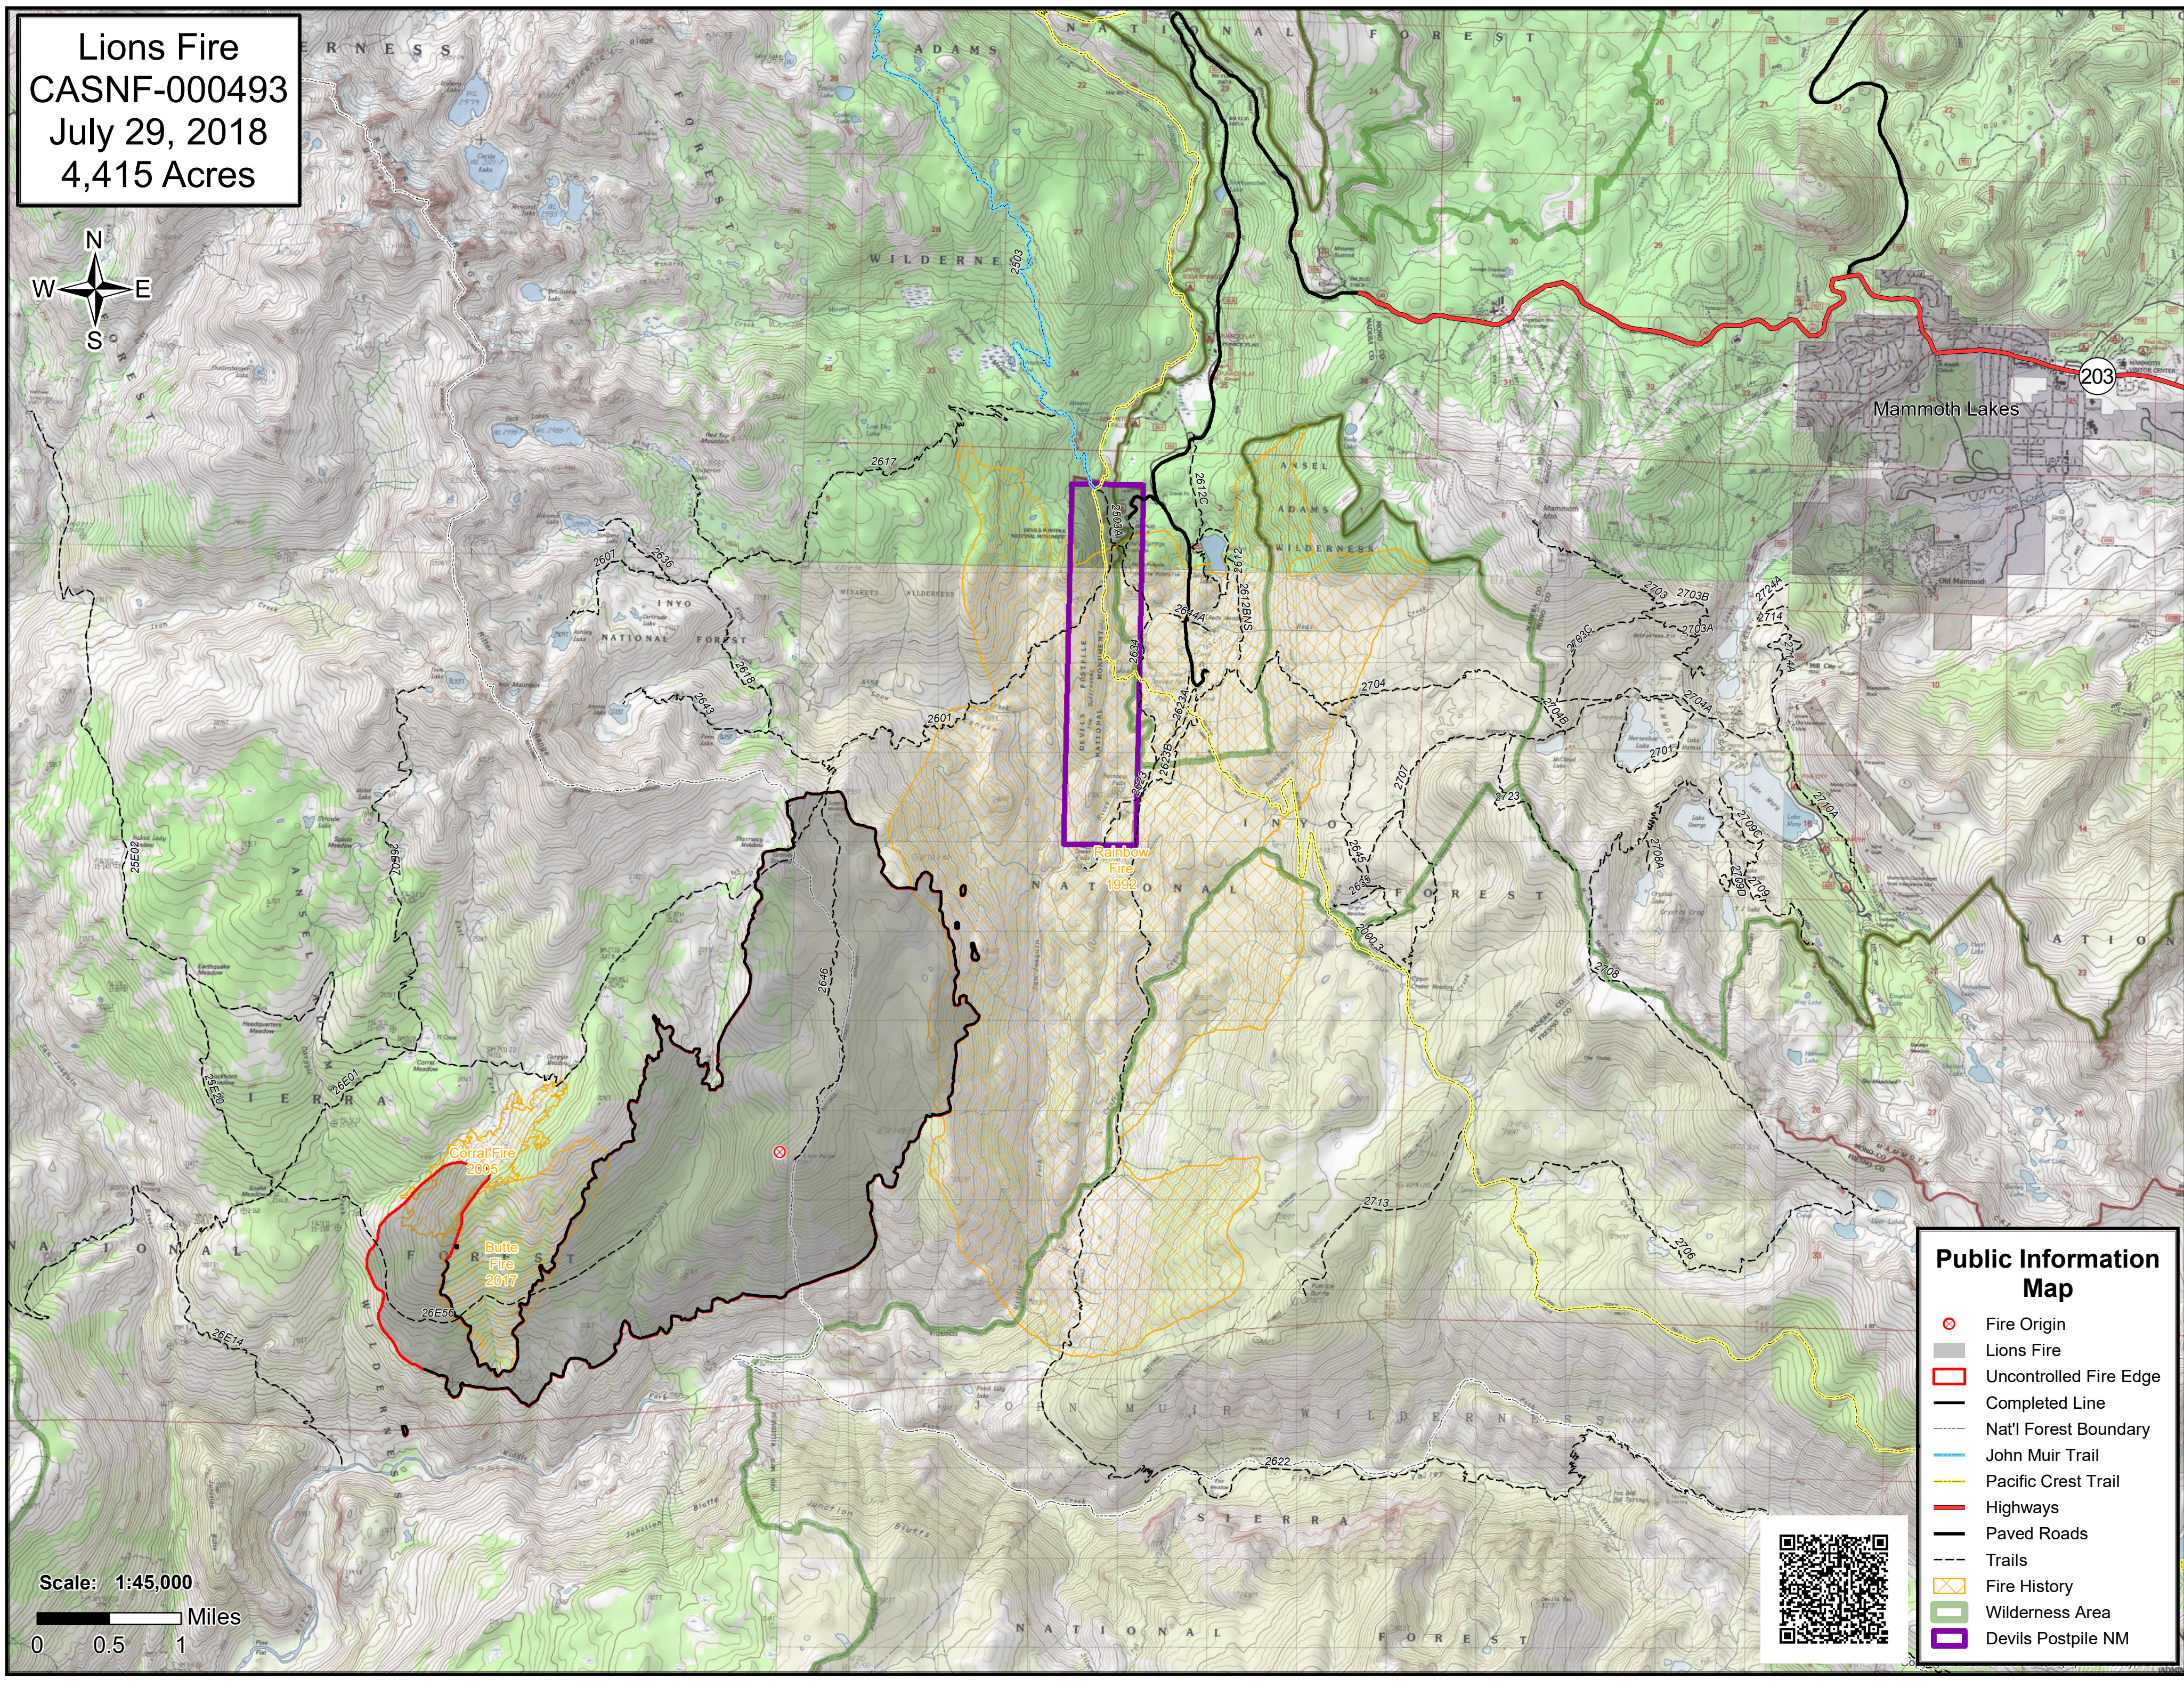

Lions Fire
CASNF-000493
July 29, 2018
4,415 Acres

Mammoth Lakes

203

Rainbow Fire 1992

Corral Fire 2005

Butte Fire 2017

Public Information Map

- Fire Origin
- Lions Fire
- Uncontrolled Fire Edge
- Completed Line
- Nat'l Forest Boundary
- John Muir Trail
- Pacific Crest Trail
- Highways
- Paved Roads
- Trails
- Fire History
- Wilderness Area
- Devils Postpile NM

Scale: 1:45,000