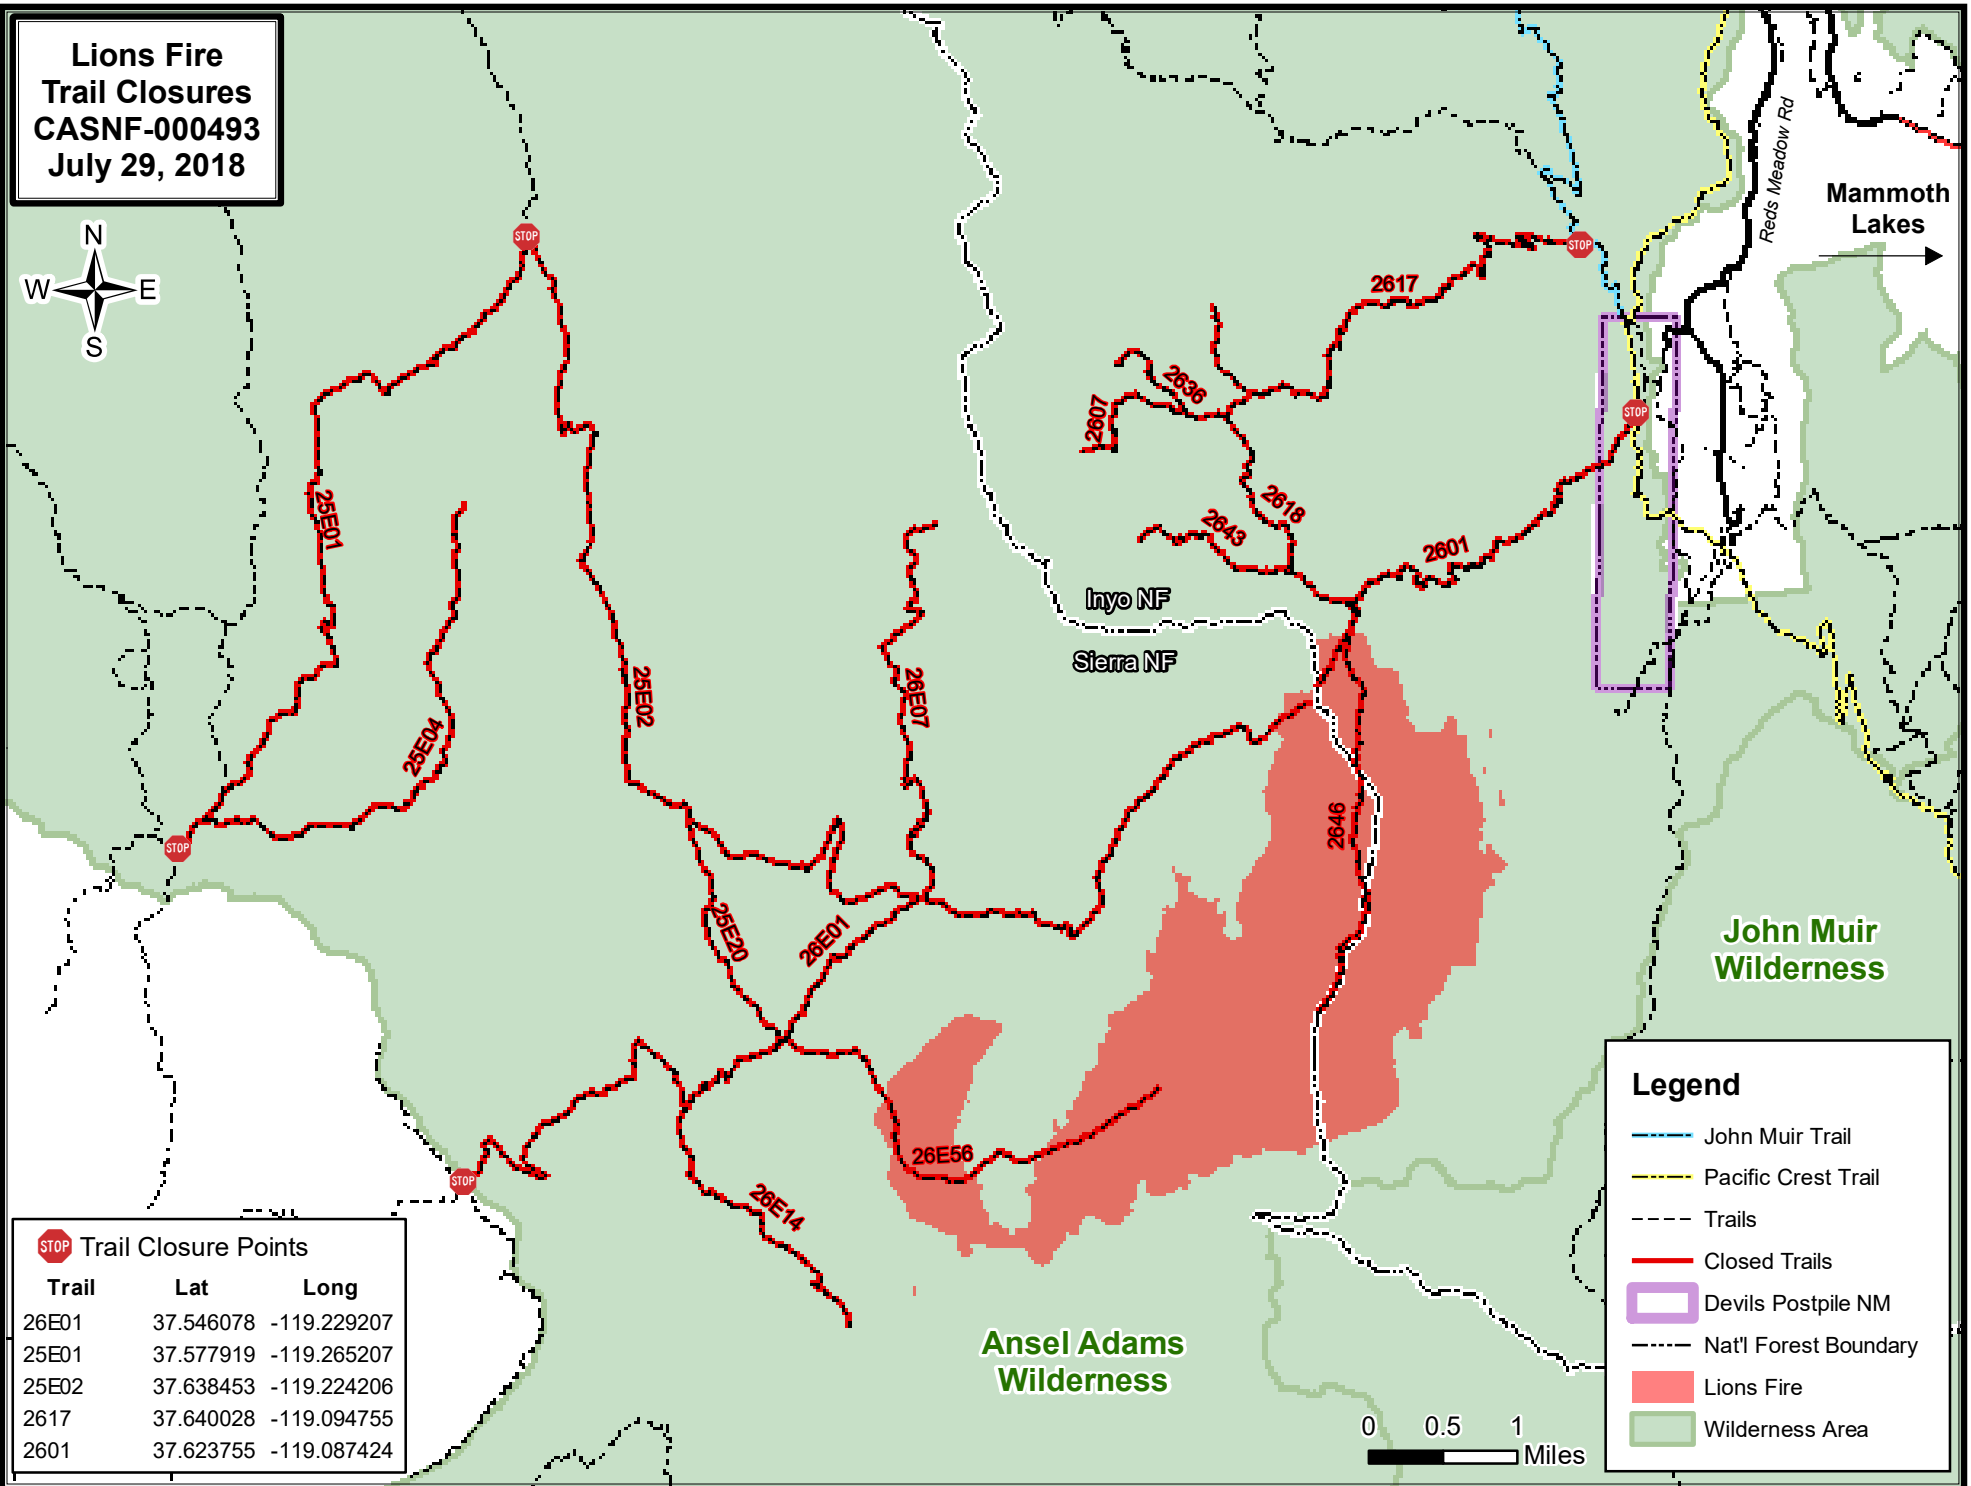

**Lions Fire
Trail Closures
CASNF-000493
July 29, 2018**

Mammoth
Lakes

John Muir
Wilderness

Ansel Adams
Wilderness

Inyo NF
Sierra NF

Legend

- John Muir Trail
- Pacific Crest Trail
- - - Trails
- Closed Trails
- Devils Postpile NM
- - - Nat'l Forest Boundary
- Lions Fire
- Wilderness Area

0 0.5 1
Miles

Trail Closure Points		
Trail	Lat	Long
26E01	37.546078	-119.229207
25E01	37.577919	-119.265207
25E02	37.638453	-119.224206
2617	37.640028	-119.094755
2601	37.623755	-119.087424