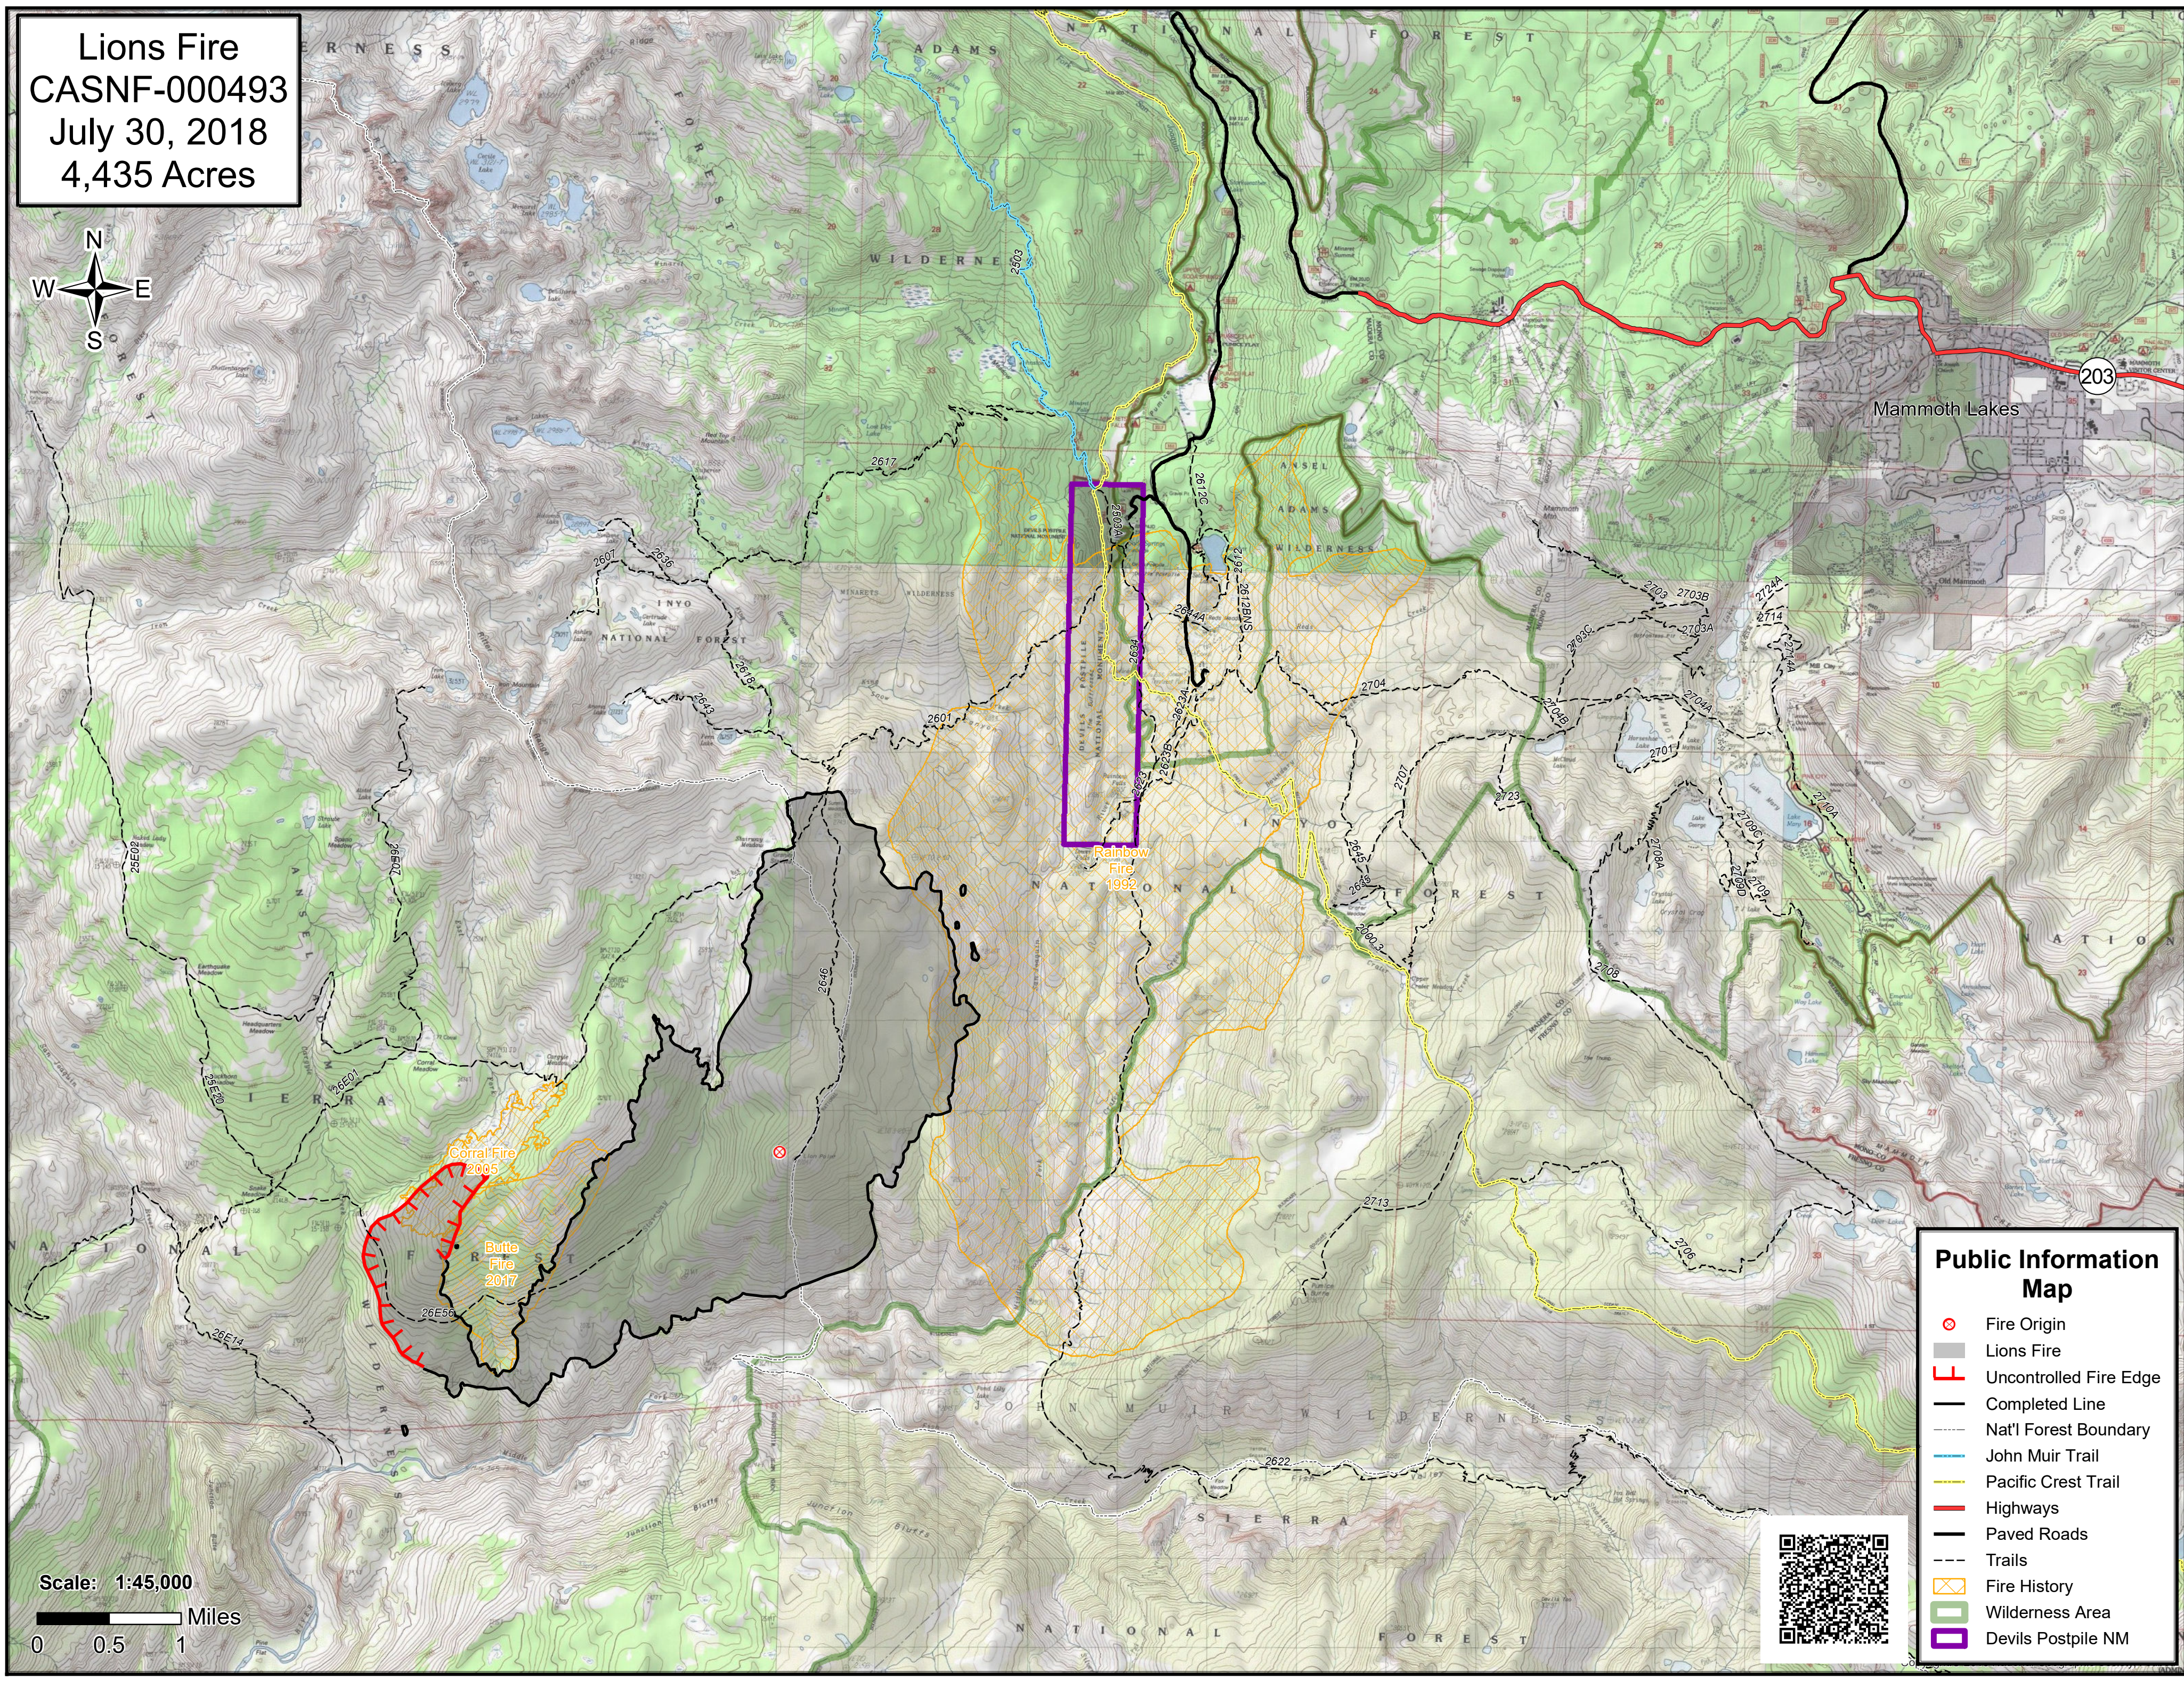

Lions Fire
 CASNF-000493
 July 30, 2018
 4,435 Acres

Mammoth Lakes

203

Public Information Map

- Fire Origin
- Lions Fire
- Uncontrolled Fire Edge
- Completed Line
- Nat'l Forest Boundary
- John Muir Trail
- Pacific Crest Trail
- Highways
- Paved Roads
- Trails
- Fire History
- Wilderness Area
- Devils Postpile NM

Scale: 1:45,000
 0 0.5 1 Miles