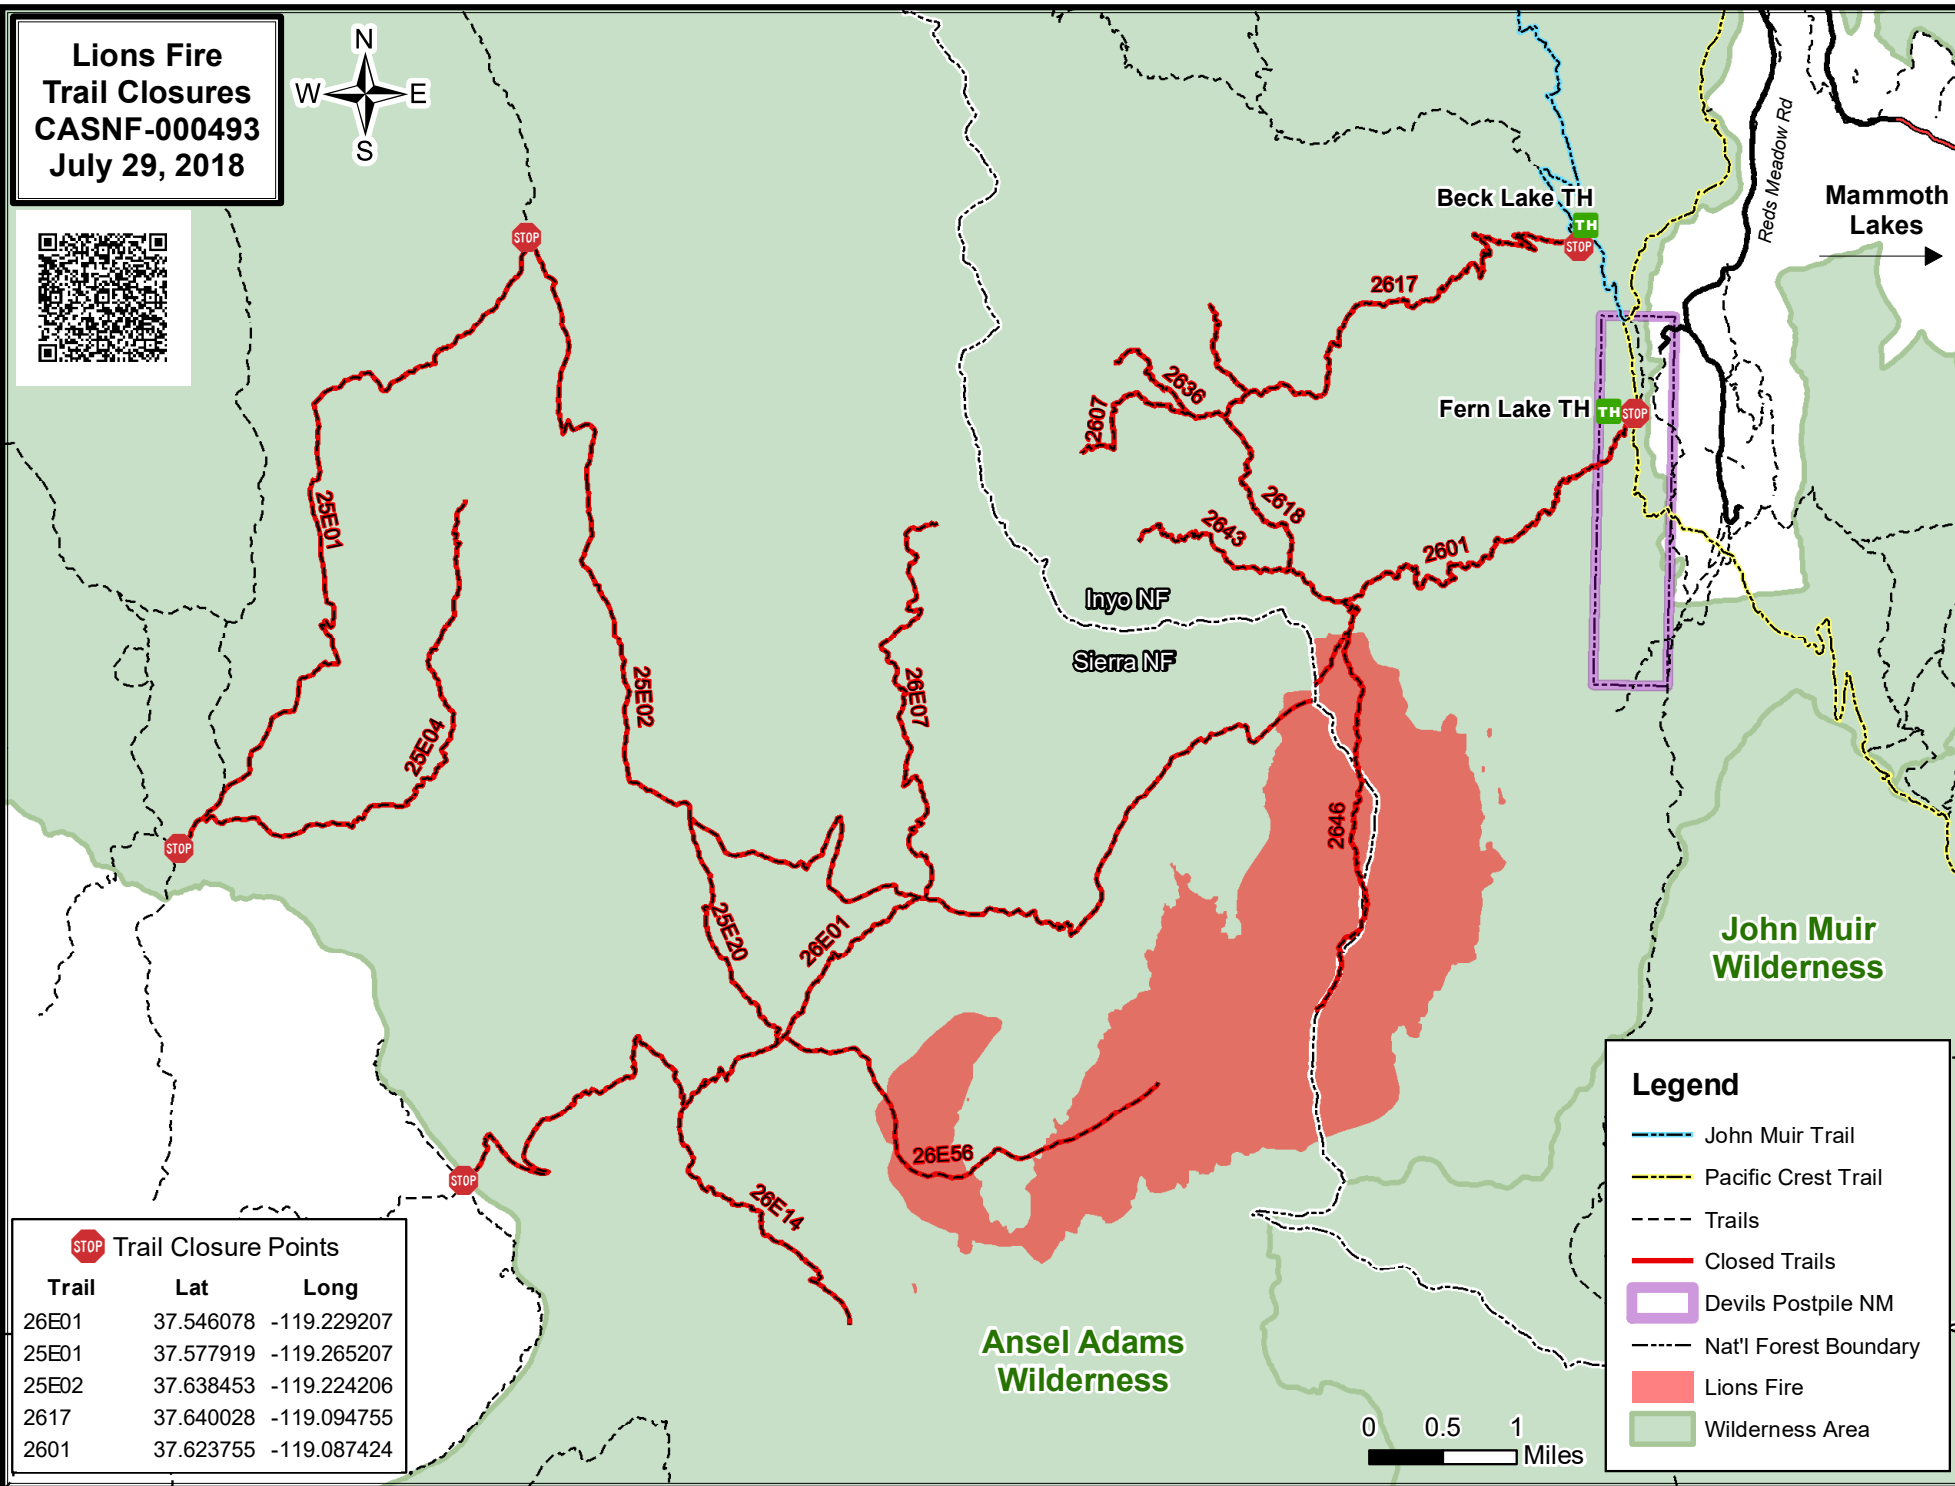

**Lions Fire
Trail Closures
CASNF-000493
July 29, 2018**

Trail Closure Points

Trail	Lat	Long
26E01	37.546078	-119.229207
25E01	37.577919	-119.265207
25E02	37.638453	-119.224206
2617	37.640028	-119.094755
2601	37.623755	-119.087424

Legend

- John Muir Trail
- Pacific Crest Trail
- Trails
- Closed Trails
- Devils Postpile NM
- Nat'l Forest Boundary
- Lions Fire
- Wilderness Area