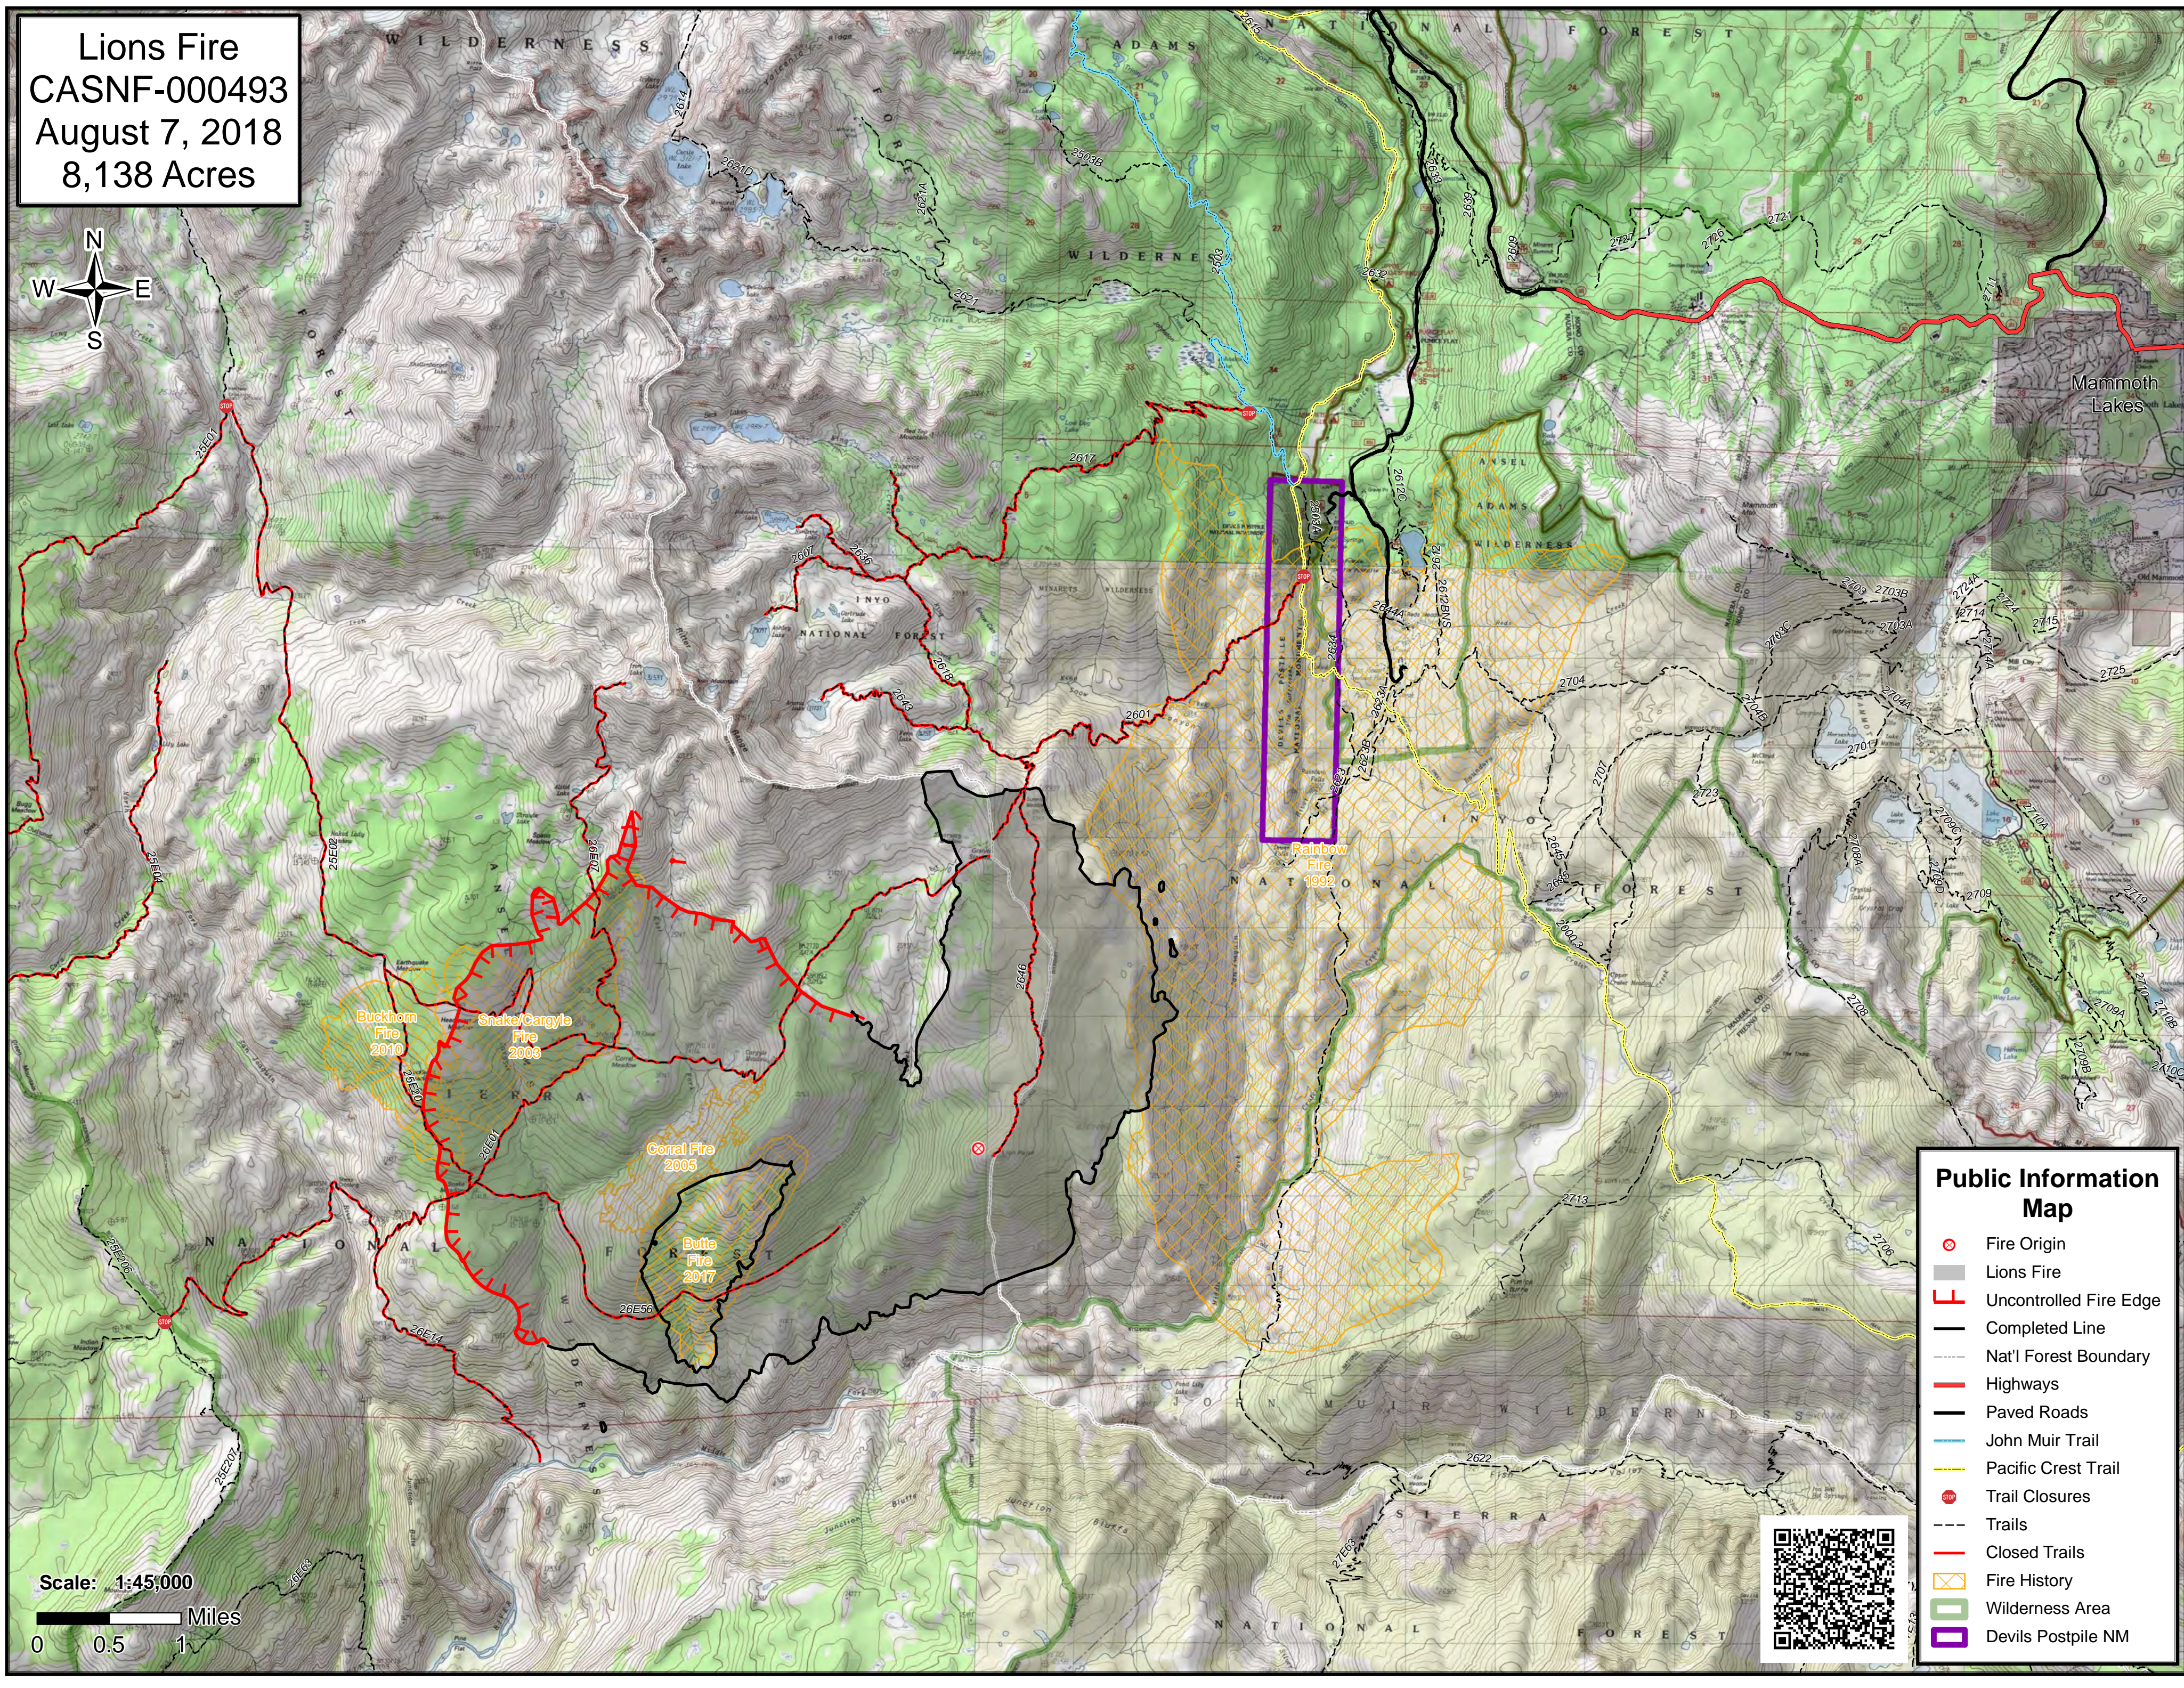

Lions Fire
 CASNF-000493
 August 7, 2018
 8,138 Acres

Mammoth Lakes

Buckhorn
 Fire
 2010

Snake/Cargyle
 Fire
 2003

Corral Fire
 2005

Butte
 Fire
 2017

Rainbow
 Fire
 1992

Scale: 1:45,000
 0 0.5 1 Miles

Public Information Map

- Fire Origin
- Lions Fire
- Uncontrolled Fire Edge
- Completed Line
- Nat'l Forest Boundary
- Highways
- Paved Roads
- John Muir Trail
- Pacific Crest Trail
- Trail Closures
- Trails
- Closed Trails
- Fire History
- Wilderness Area
- Devils Postpile NM