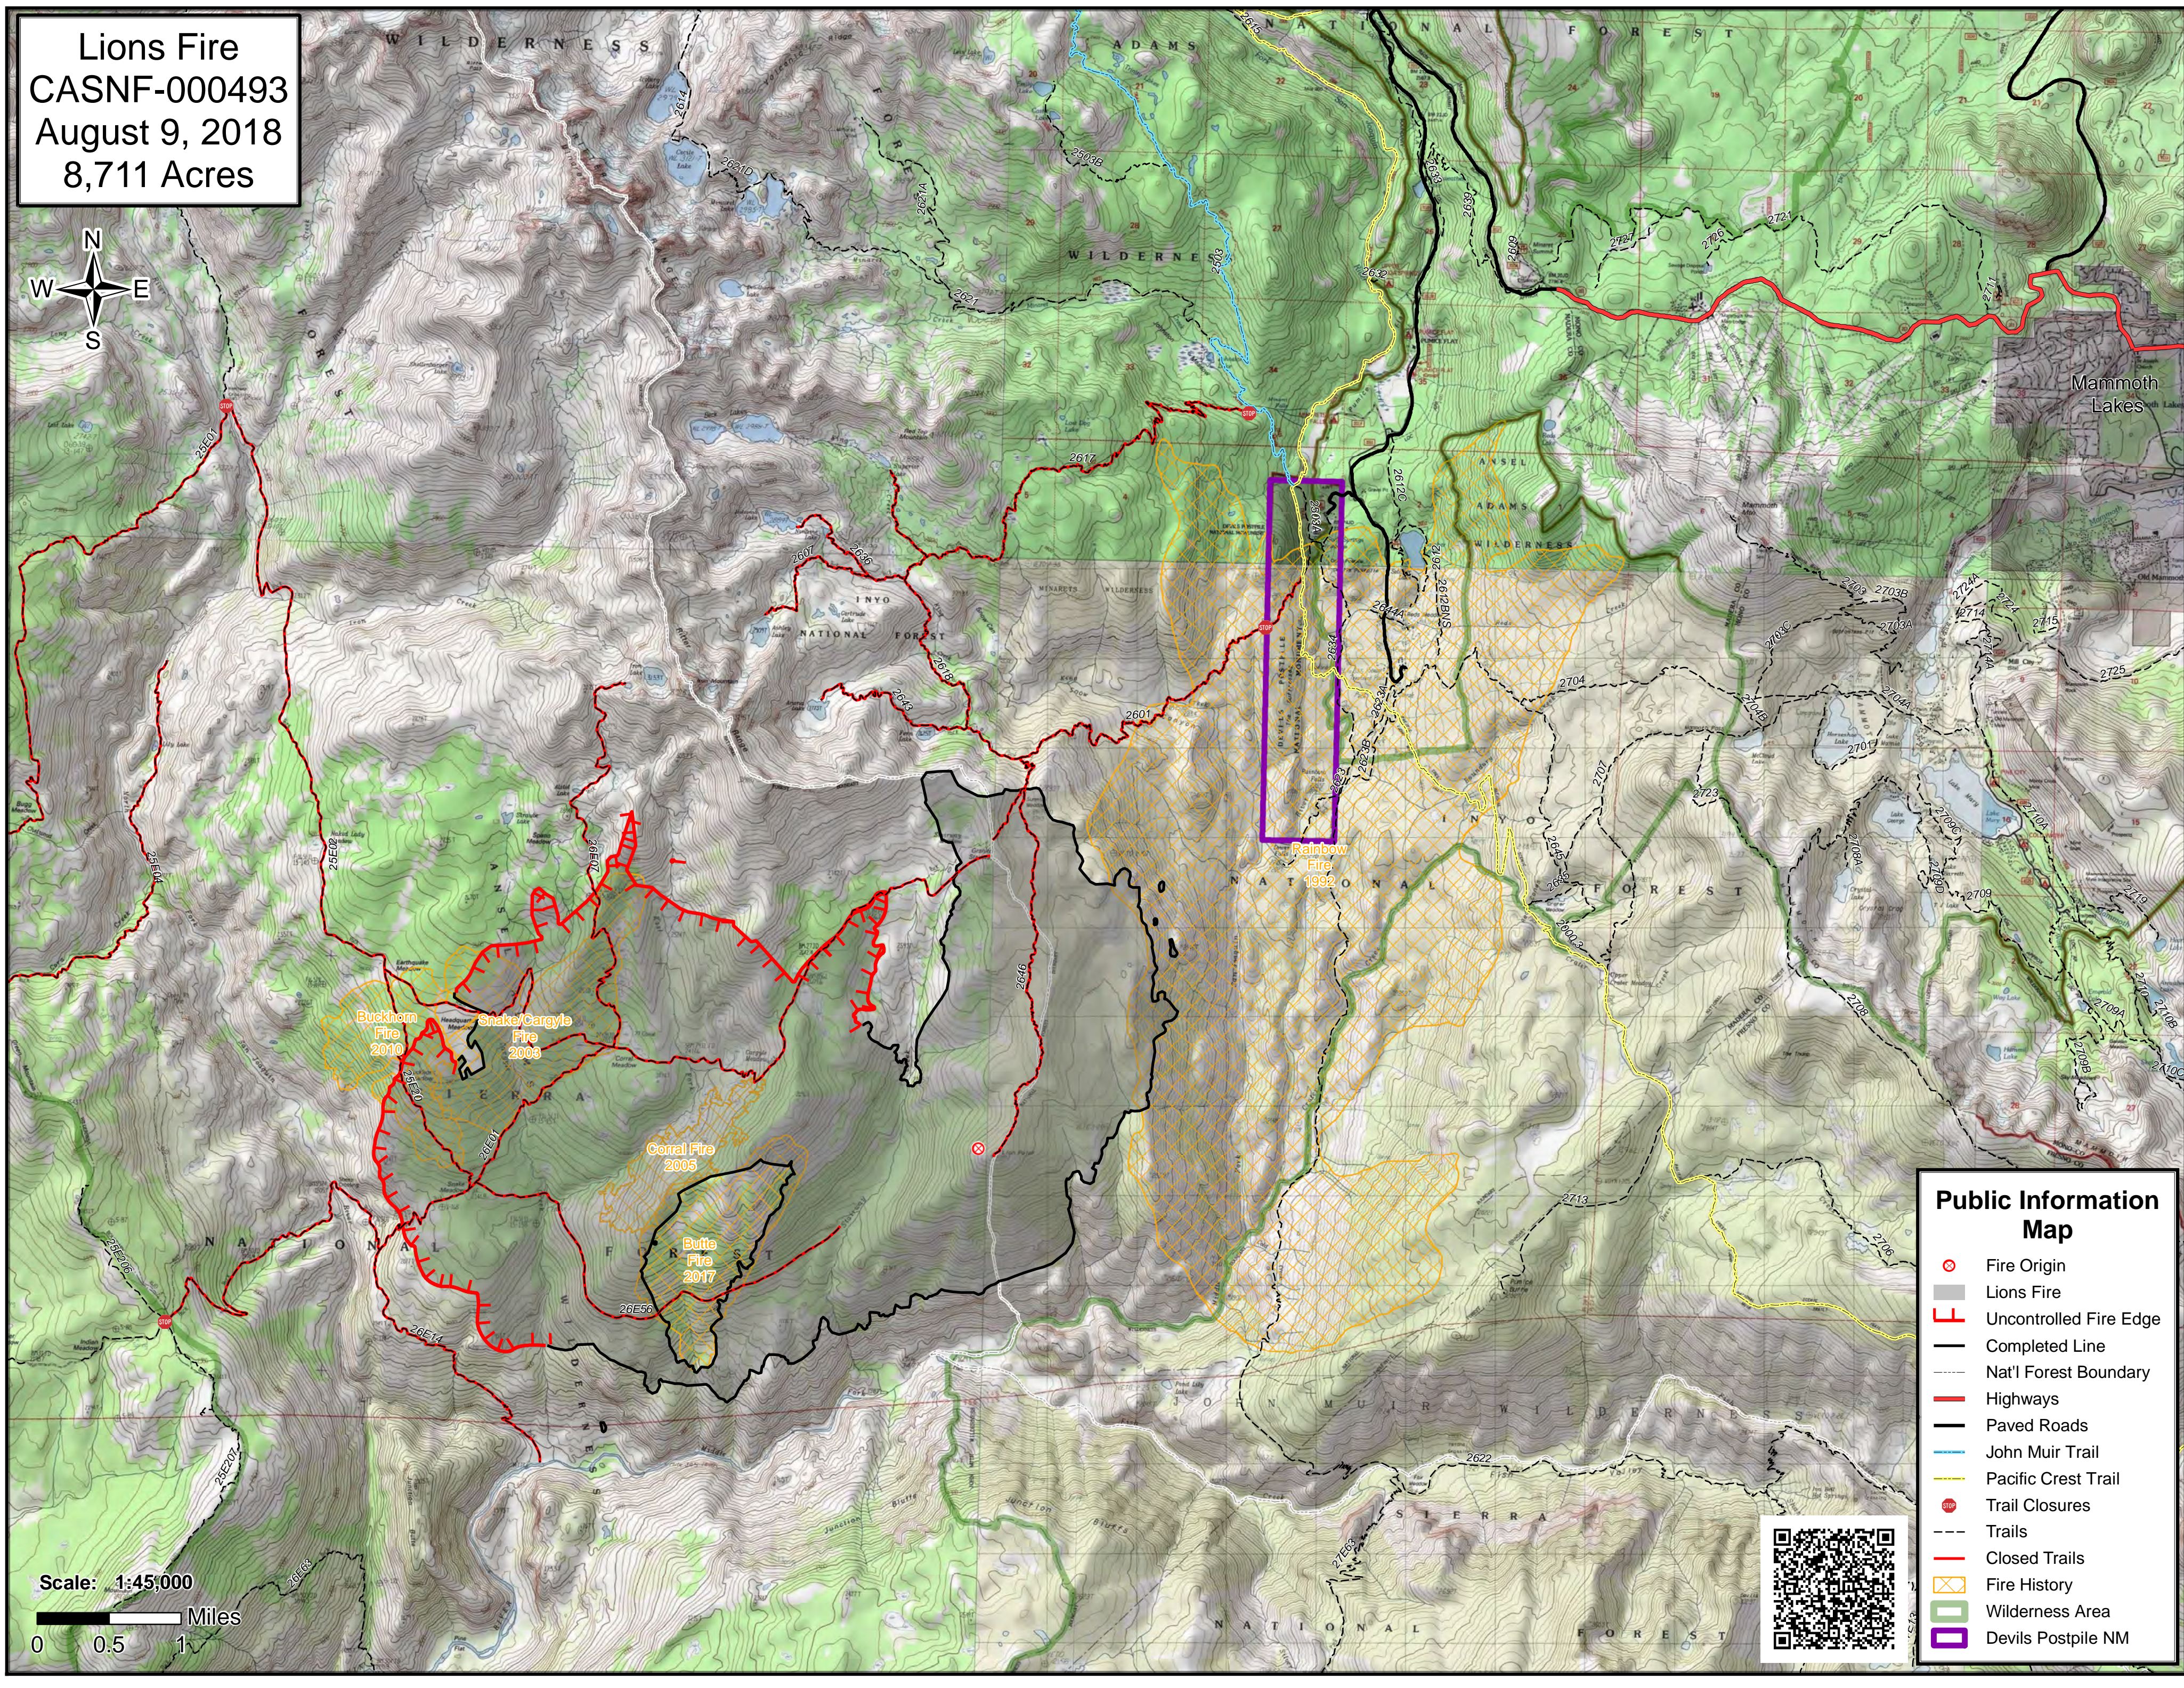

Lions Fire
 CASNF-000493
 August 9, 2018
 8,711 Acres

Mammoth Lakes

Buckhorn Fire 2010

Snake/Cargyle Fire 2003

Corral Fire 2005

Butte Fire 2017

Rainbow Fire 1992

Scale: 1:45,000
 0 0.5 1 Miles

Public Information Map

- Fire Origin
- Lions Fire
- Uncontrolled Fire Edge
- Completed Line
- Nat'l Forest Boundary
- Highways
- Paved Roads
- John Muir Trail
- Pacific Crest Trail
- Trail Closures
- Trails
- Closed Trails
- Fire History
- Wilderness Area
- Devils Postpile NM