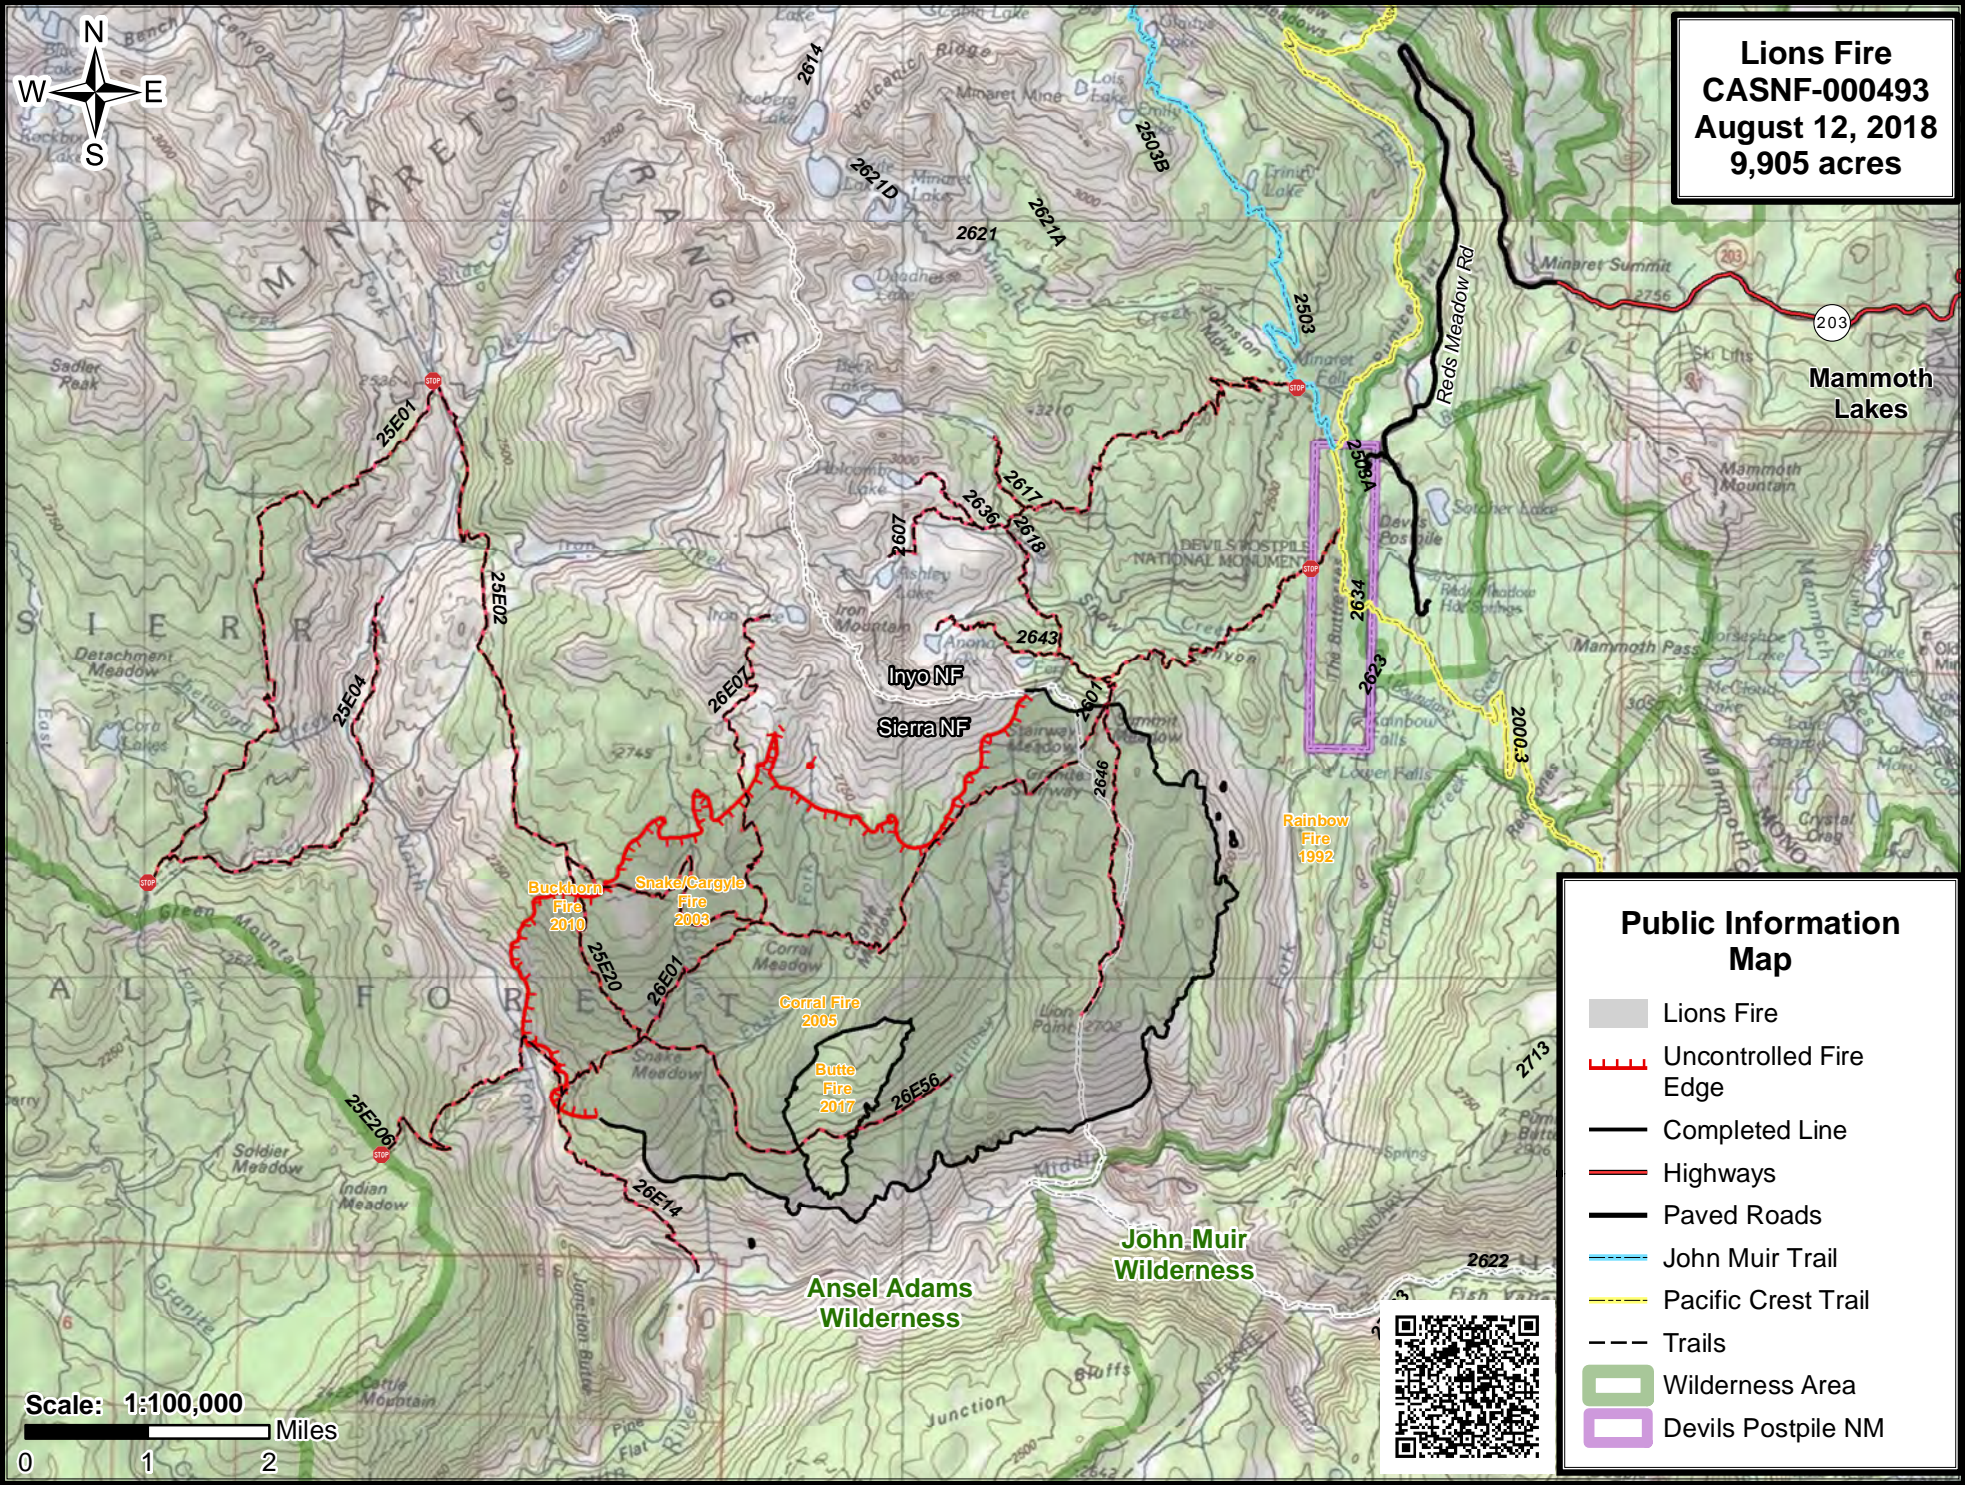

Lions Fire
CASN-000493
August 12, 2018
9,905 acres

Public Information Map

- Lions Fire
- Uncontrolled Fire Edge
- Completed Line
- Highways
- Paved Roads
- John Muir Trail
- Pacific Crest Trail
- Trails
- Wilderness Area
- Devils Postpile NM

Scale: 1:100,000
0 1 2 Miles