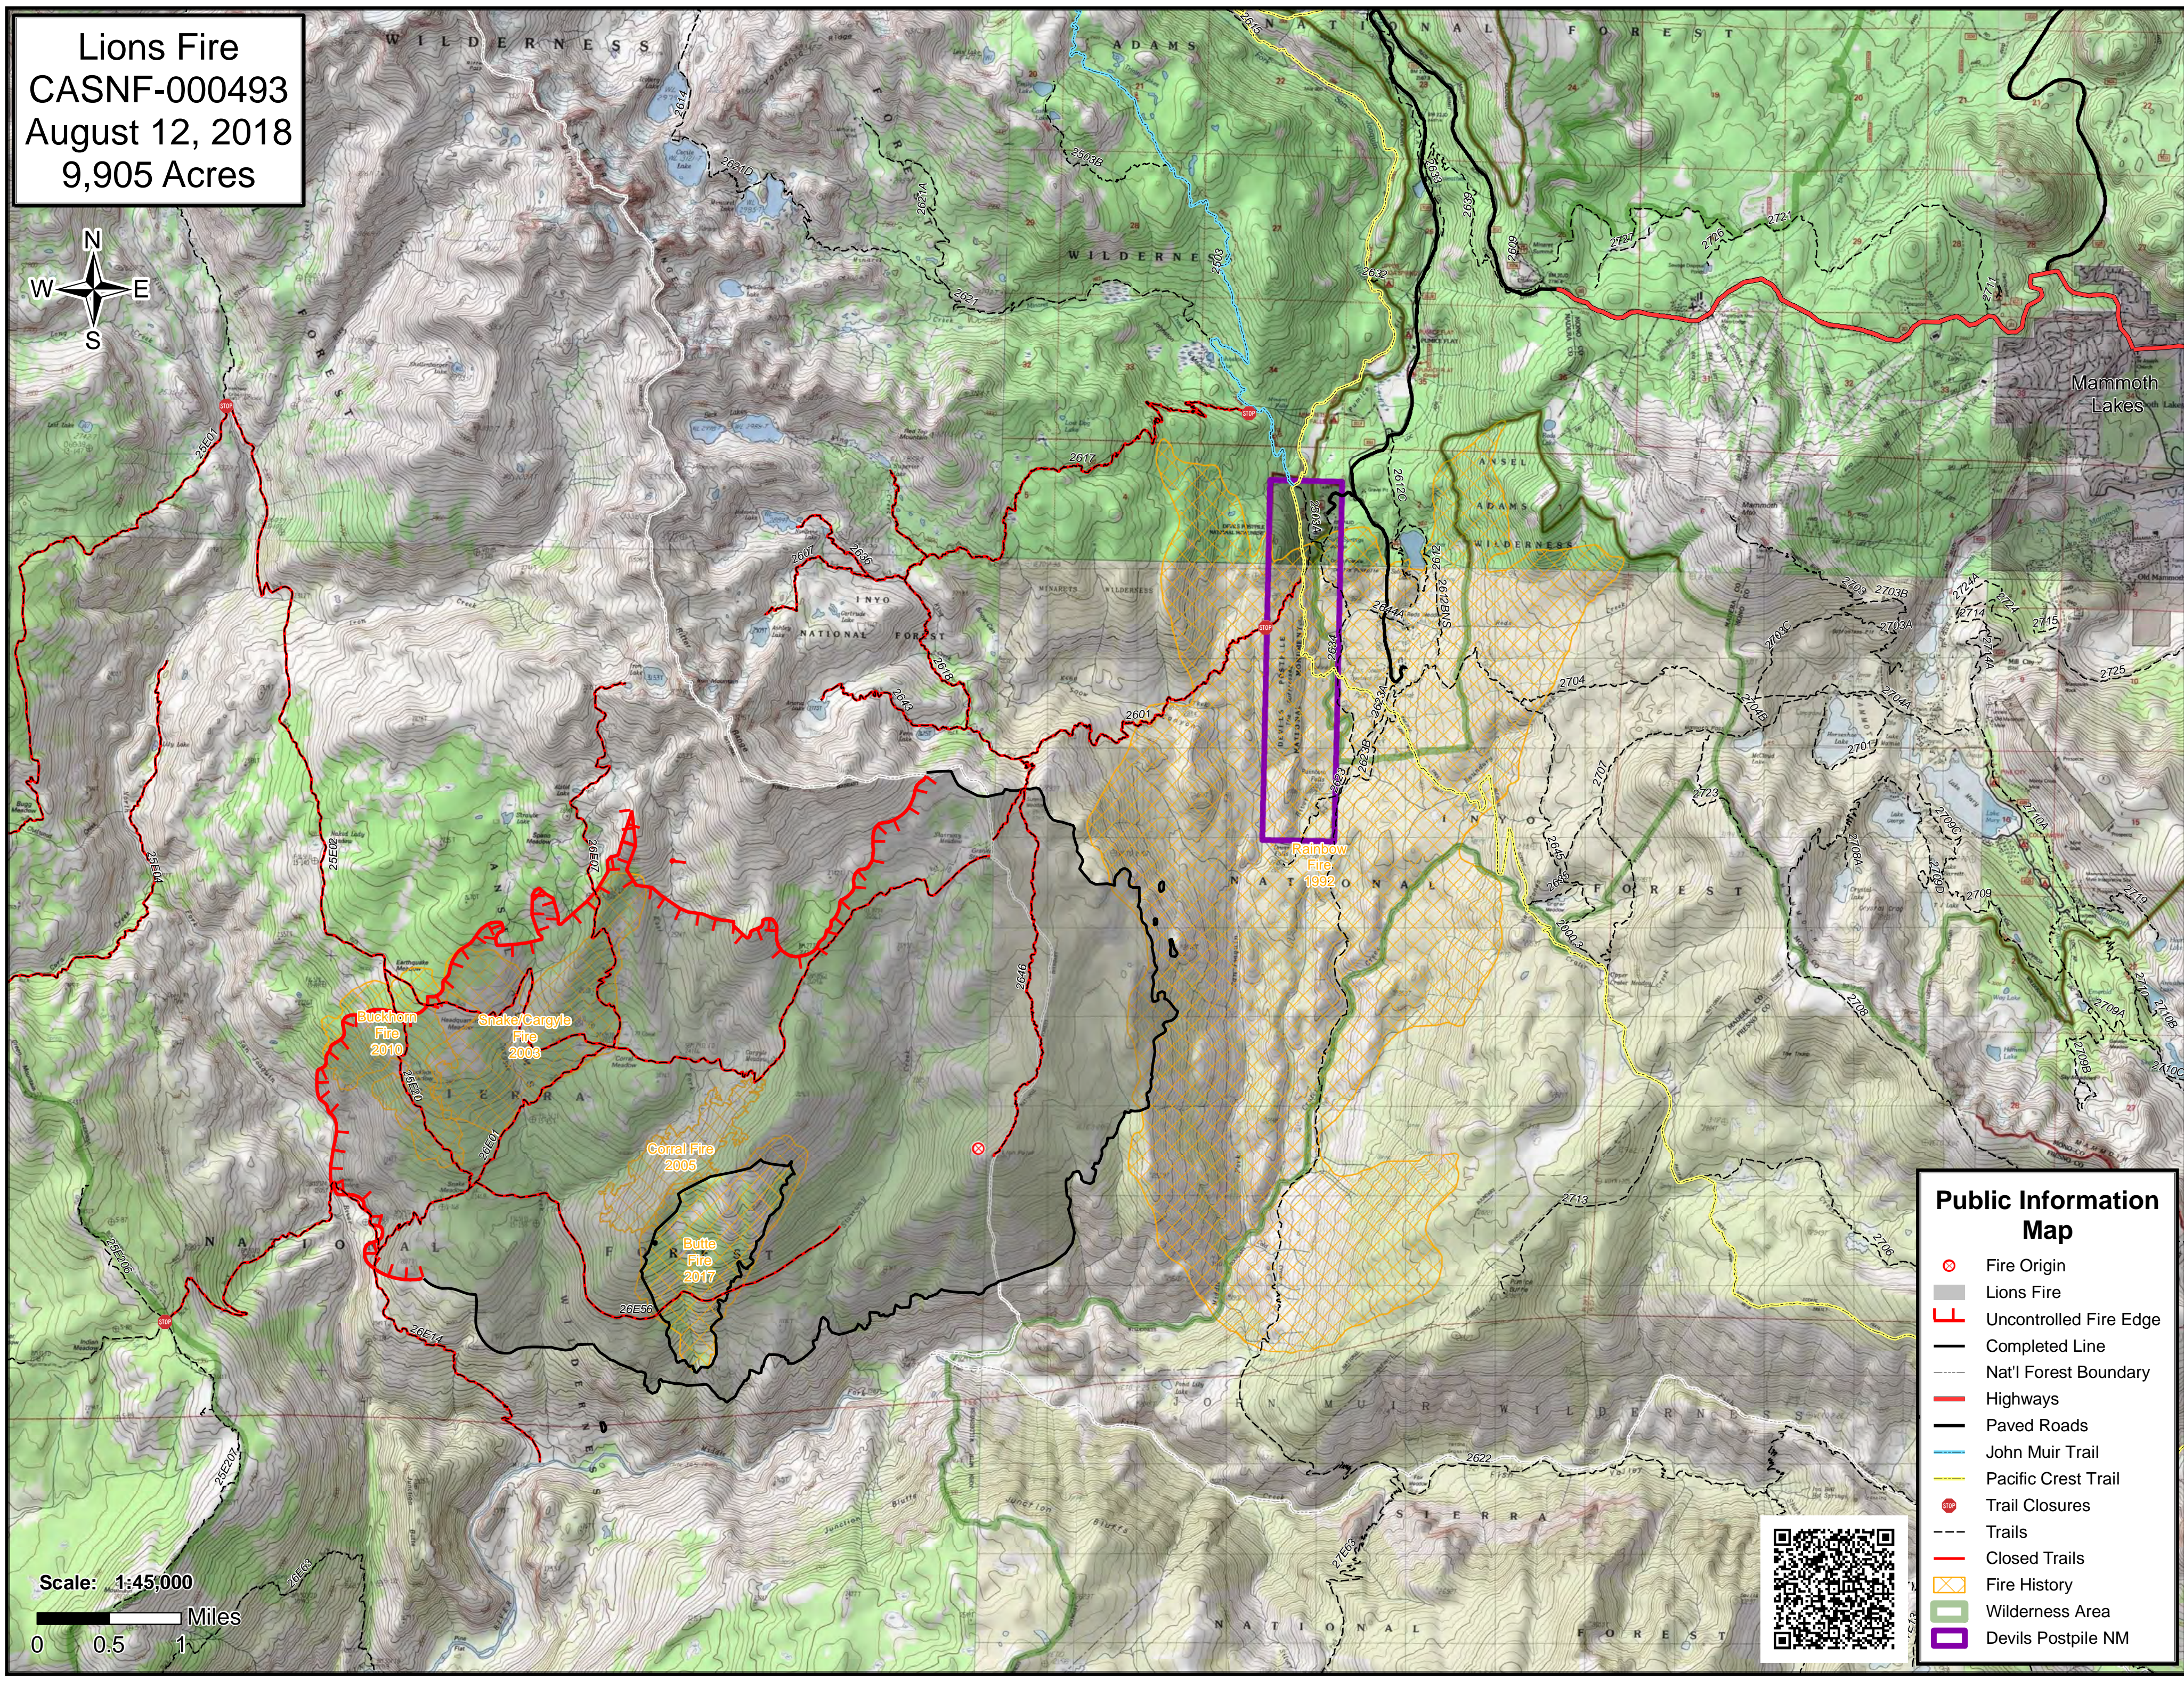

Lions Fire
CASN-000493
August 12, 2018
9,905 Acres

Scale: 1:45,000
 0 0.5 1 Miles

Public Information Map

- Fire Origin
- Lions Fire
- Uncontrolled Fire Edge
- Completed Line
- Nat'l Forest Boundary
- Highways
- Paved Roads
- John Muir Trail
- Pacific Crest Trail
- Trail Closures
- Trails
- Closed Trails
- Fire History
- Wilderness Area
- Devils Postpile NM

Mammoth Lakes

Rainbow Fire 1992

Buckhorn Fire 2010

Snake/Cargyle Fire 2003

Corral Fire 2005

Butte Fire 2017