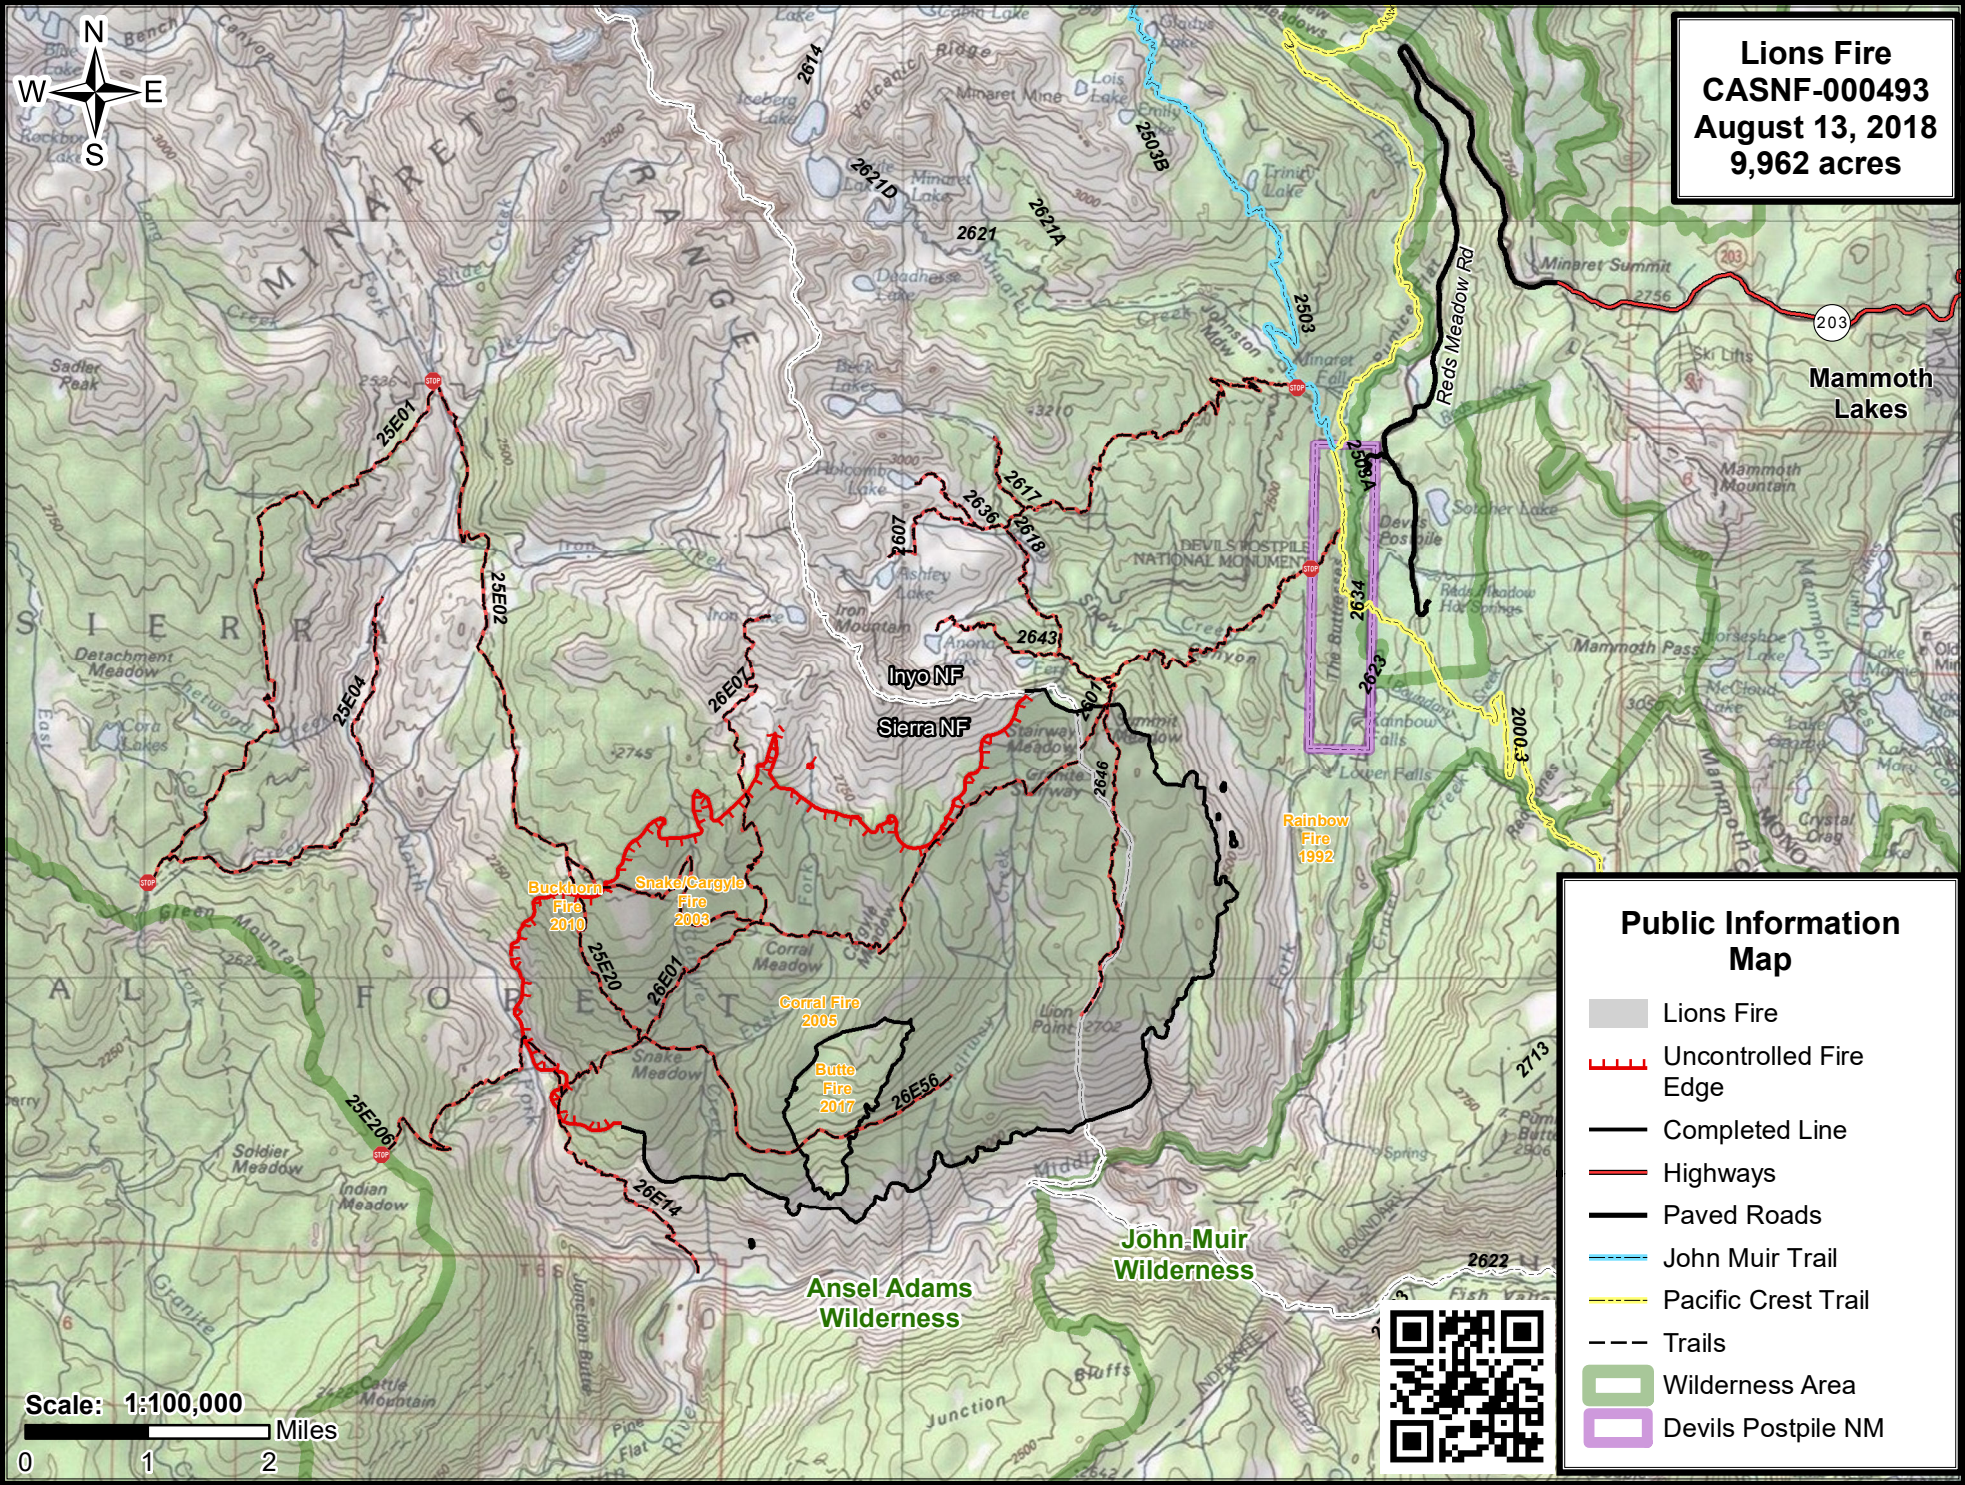

Lions Fire
CASNf-000493
August 13, 2018
9,962 acres

Public Information Map

- Lions Fire
- Uncontrolled Fire Edge
- Completed Line
- Highways
- Paved Roads
- John Muir Trail
- Pacific Crest Trail
- Trails
- Wilderness Area
- Devils Postpile NM

Scale: 1:100,000
 0 1 2 Miles