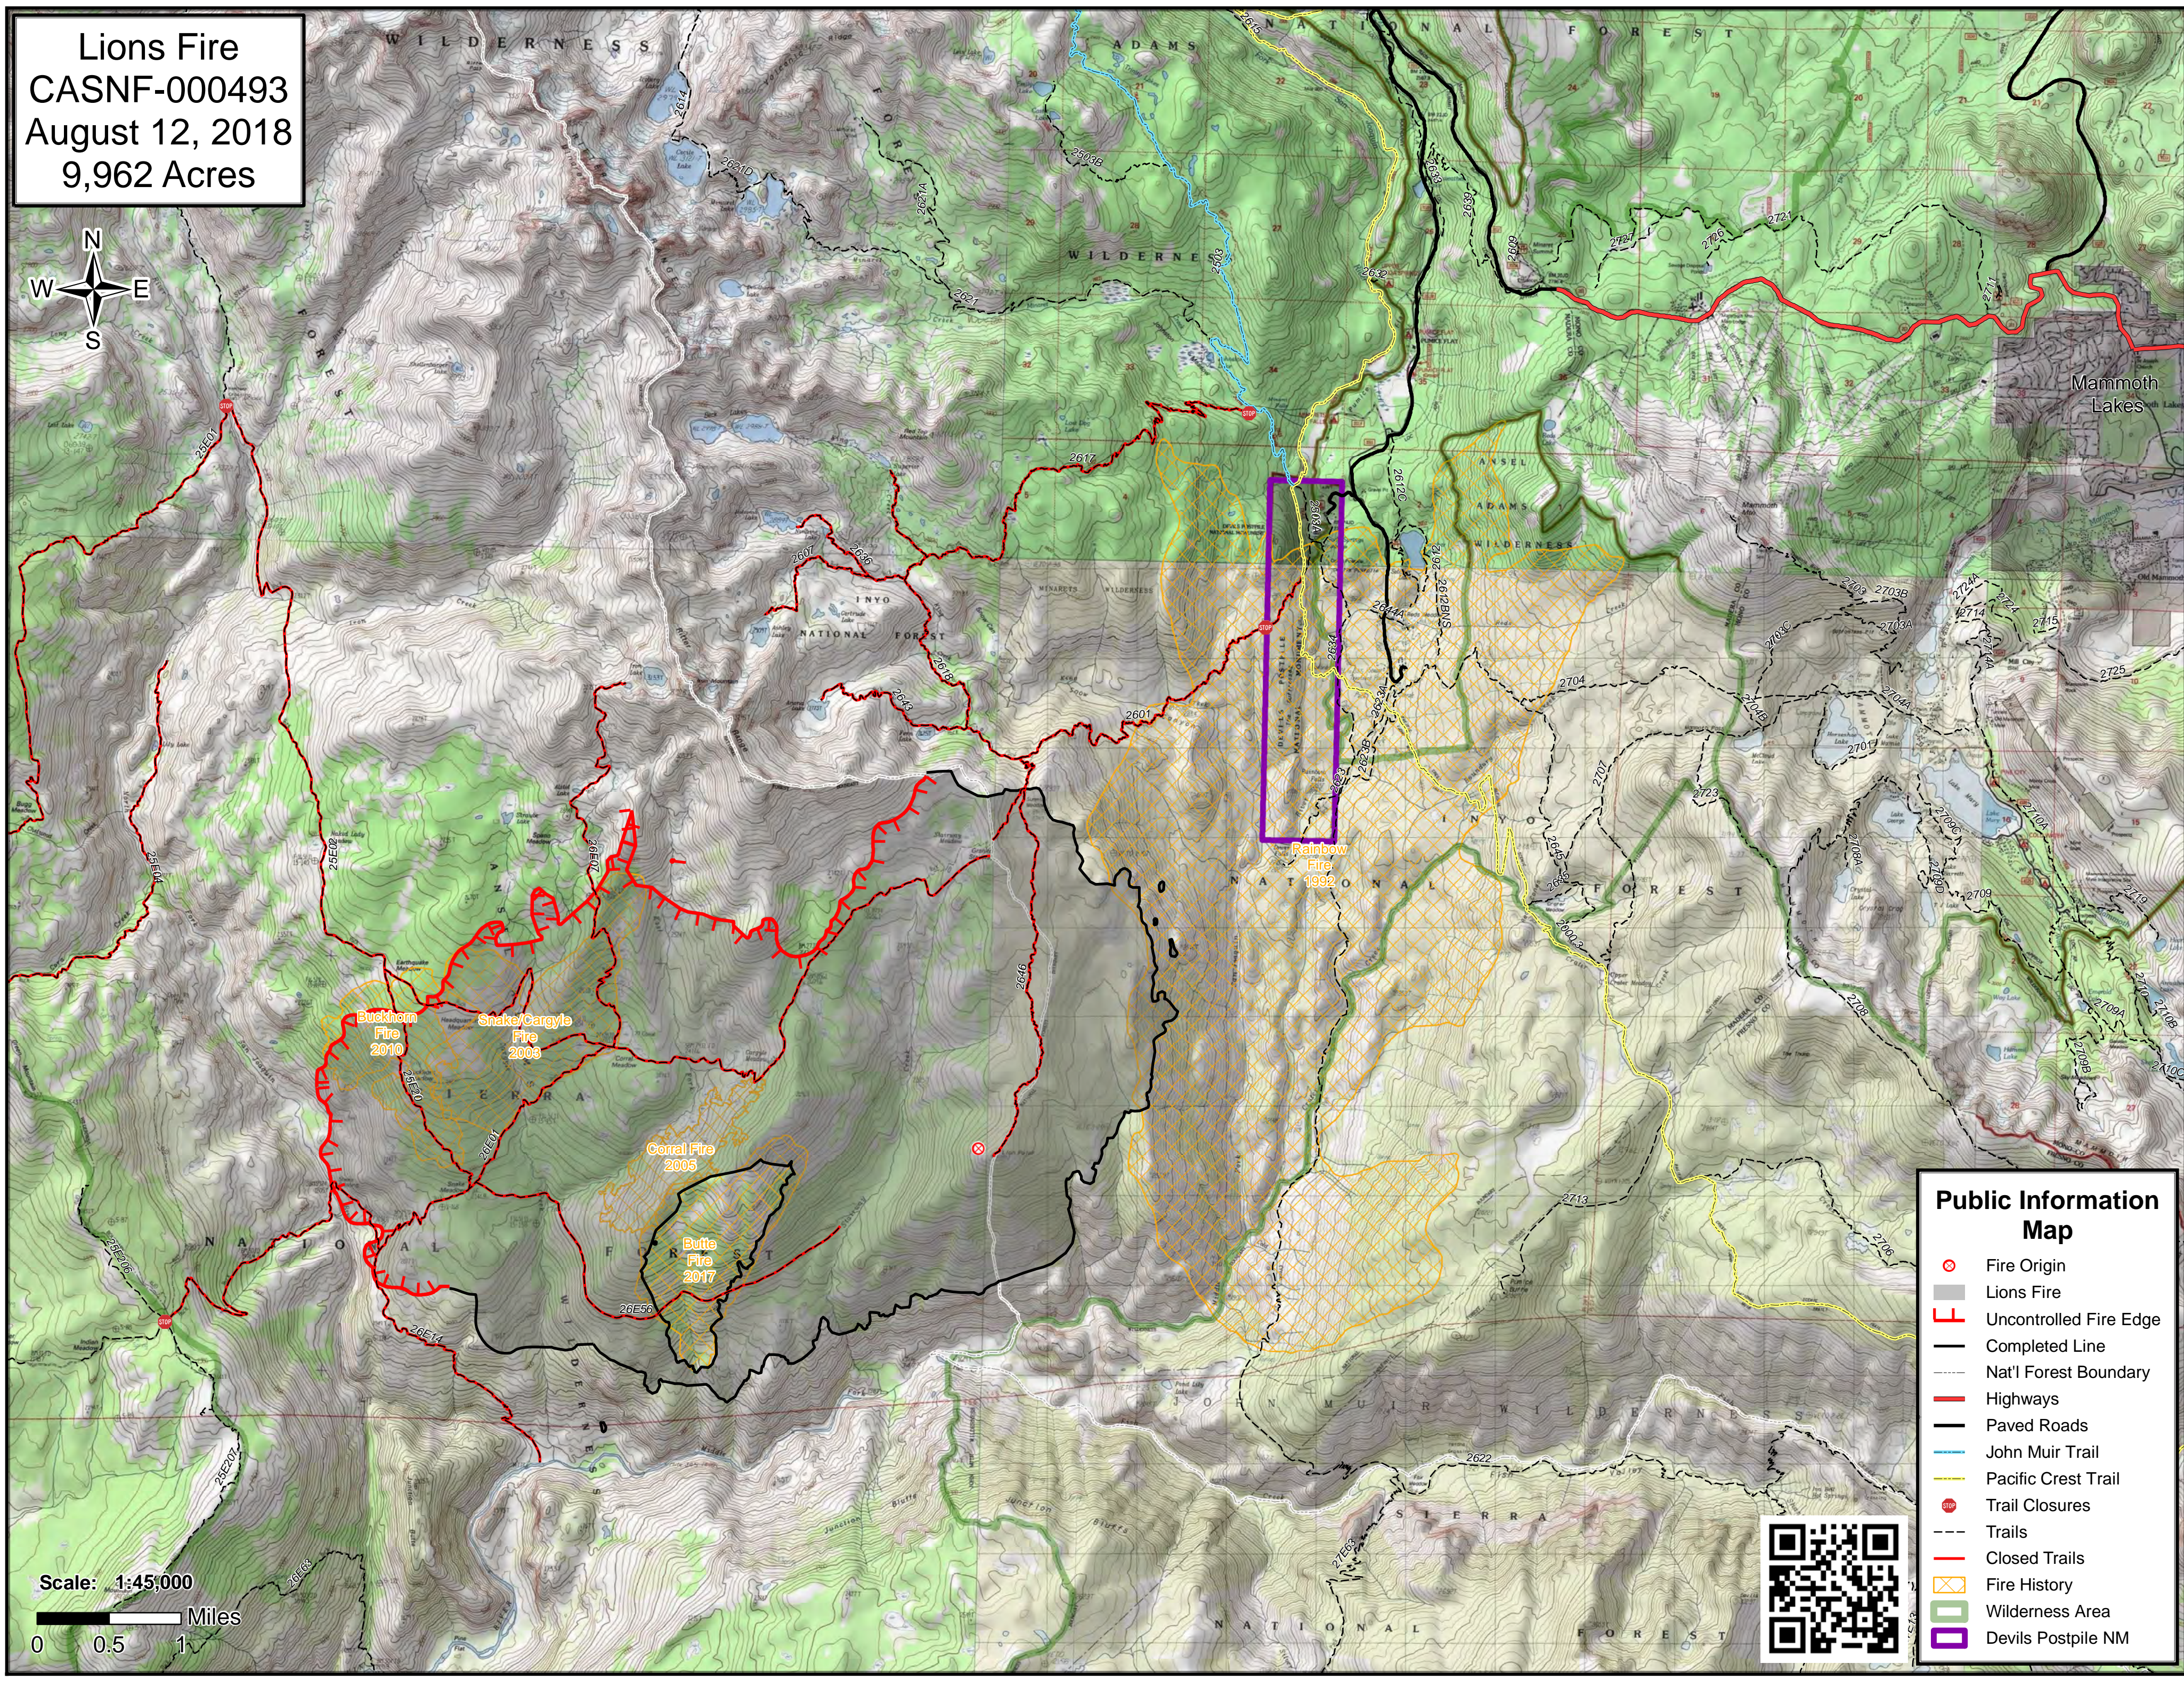

Lions Fire
CASNF-000493
August 12, 2018
9,962 Acres

Mammoth Lakes

Buckhorn
Fire
2010

Snake/Cargyle
Fire
2003

Corral Fire
2005

Butte
Fire
2017

Rainbow
Fire
1992

Public Information Map

- Fire Origin
- Lions Fire
- Uncontrolled Fire Edge
- Completed Line
- Nat'l Forest Boundary
- Highways
- Paved Roads
- John Muir Trail
- Pacific Crest Trail
- Trail Closures
- Trails
- Closed Trails
- Fire History
- Wilderness Area
- Devils Postpile NM

Scale: 1:45,000
0 0.5 1 Miles