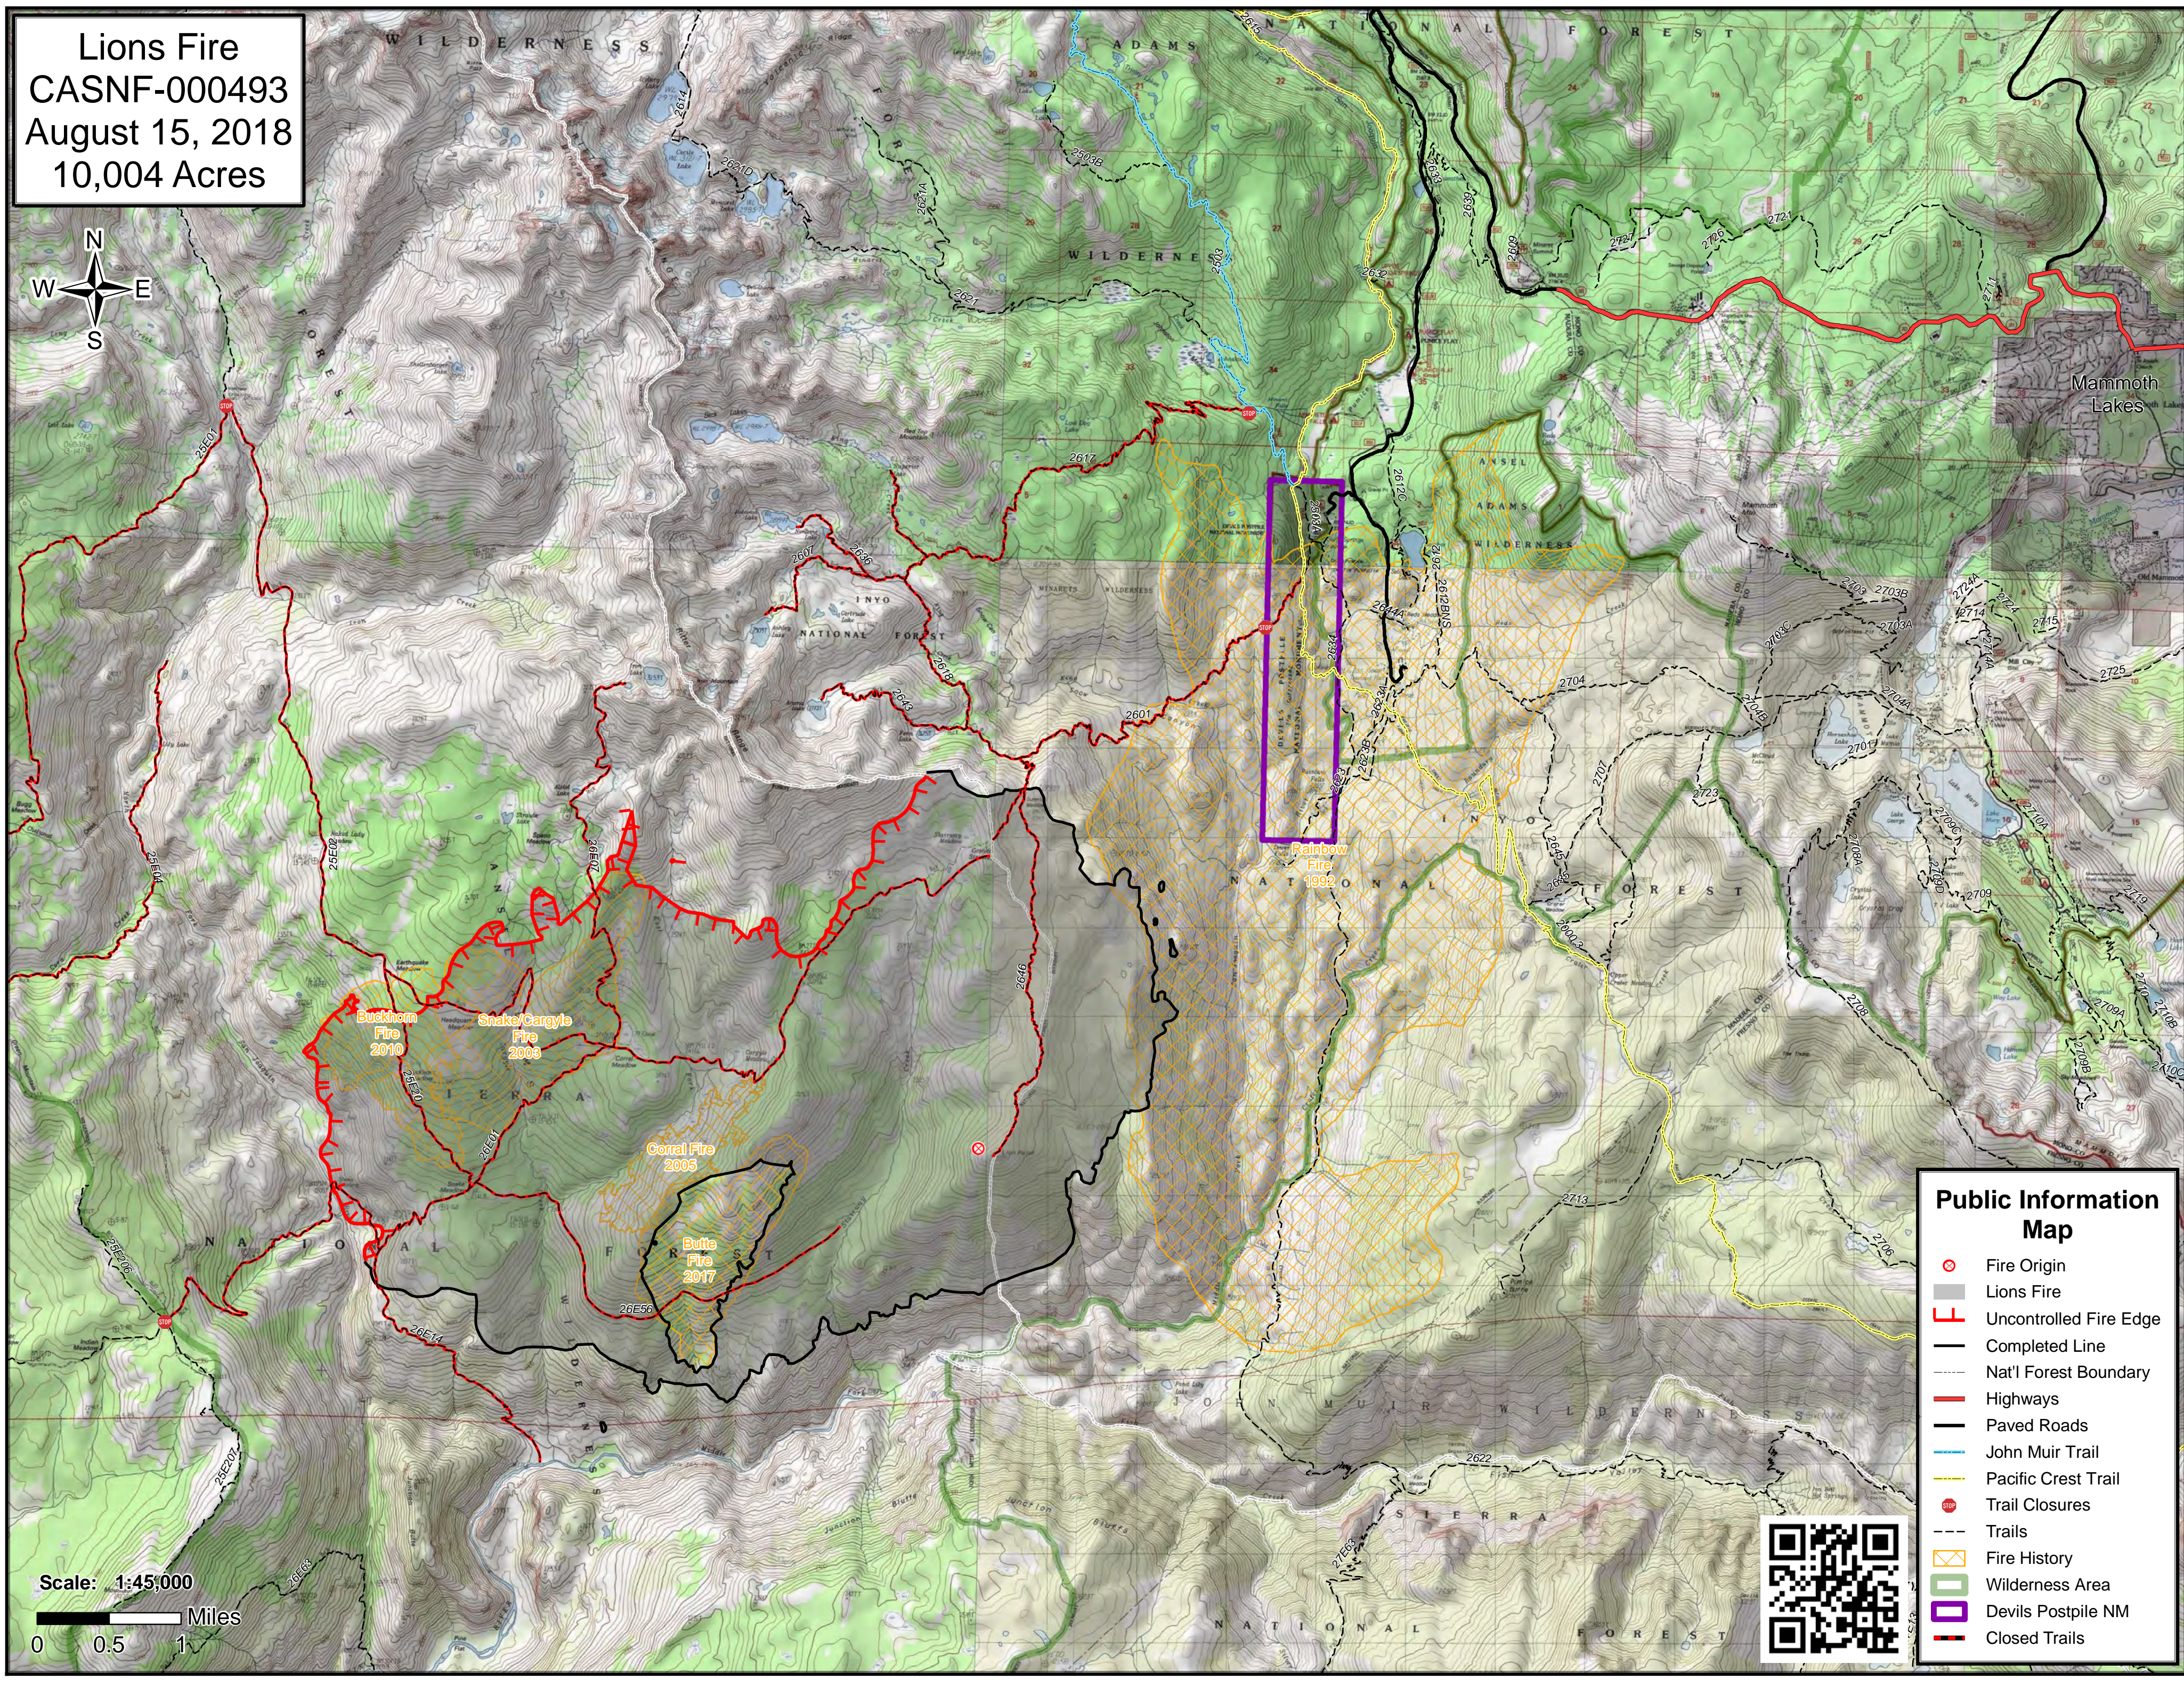

Lions Fire  
CASNF-000493  
August 15, 2018  
10,004 Acres

Mammoth Lakes

Rainbow Fire 1992

Buckhorn Fire 2010

Snake/Cargyle Fire 2003

Corral Fire 2005

Butte Fire 2017

Scale: 1:45,000  
0 0.5 1 Miles

### Public Information Map

- Fire Origin
- Lions Fire
- Uncontrolled Fire Edge
- Completed Line
- Nat'l Forest Boundary
- Highways
- Paved Roads
- John Muir Trail
- Pacific Crest Trail
- Trail Closures
- Trails
- Fire History
- Wilderness Area
- Devils Postpile NM
- Closed Trails