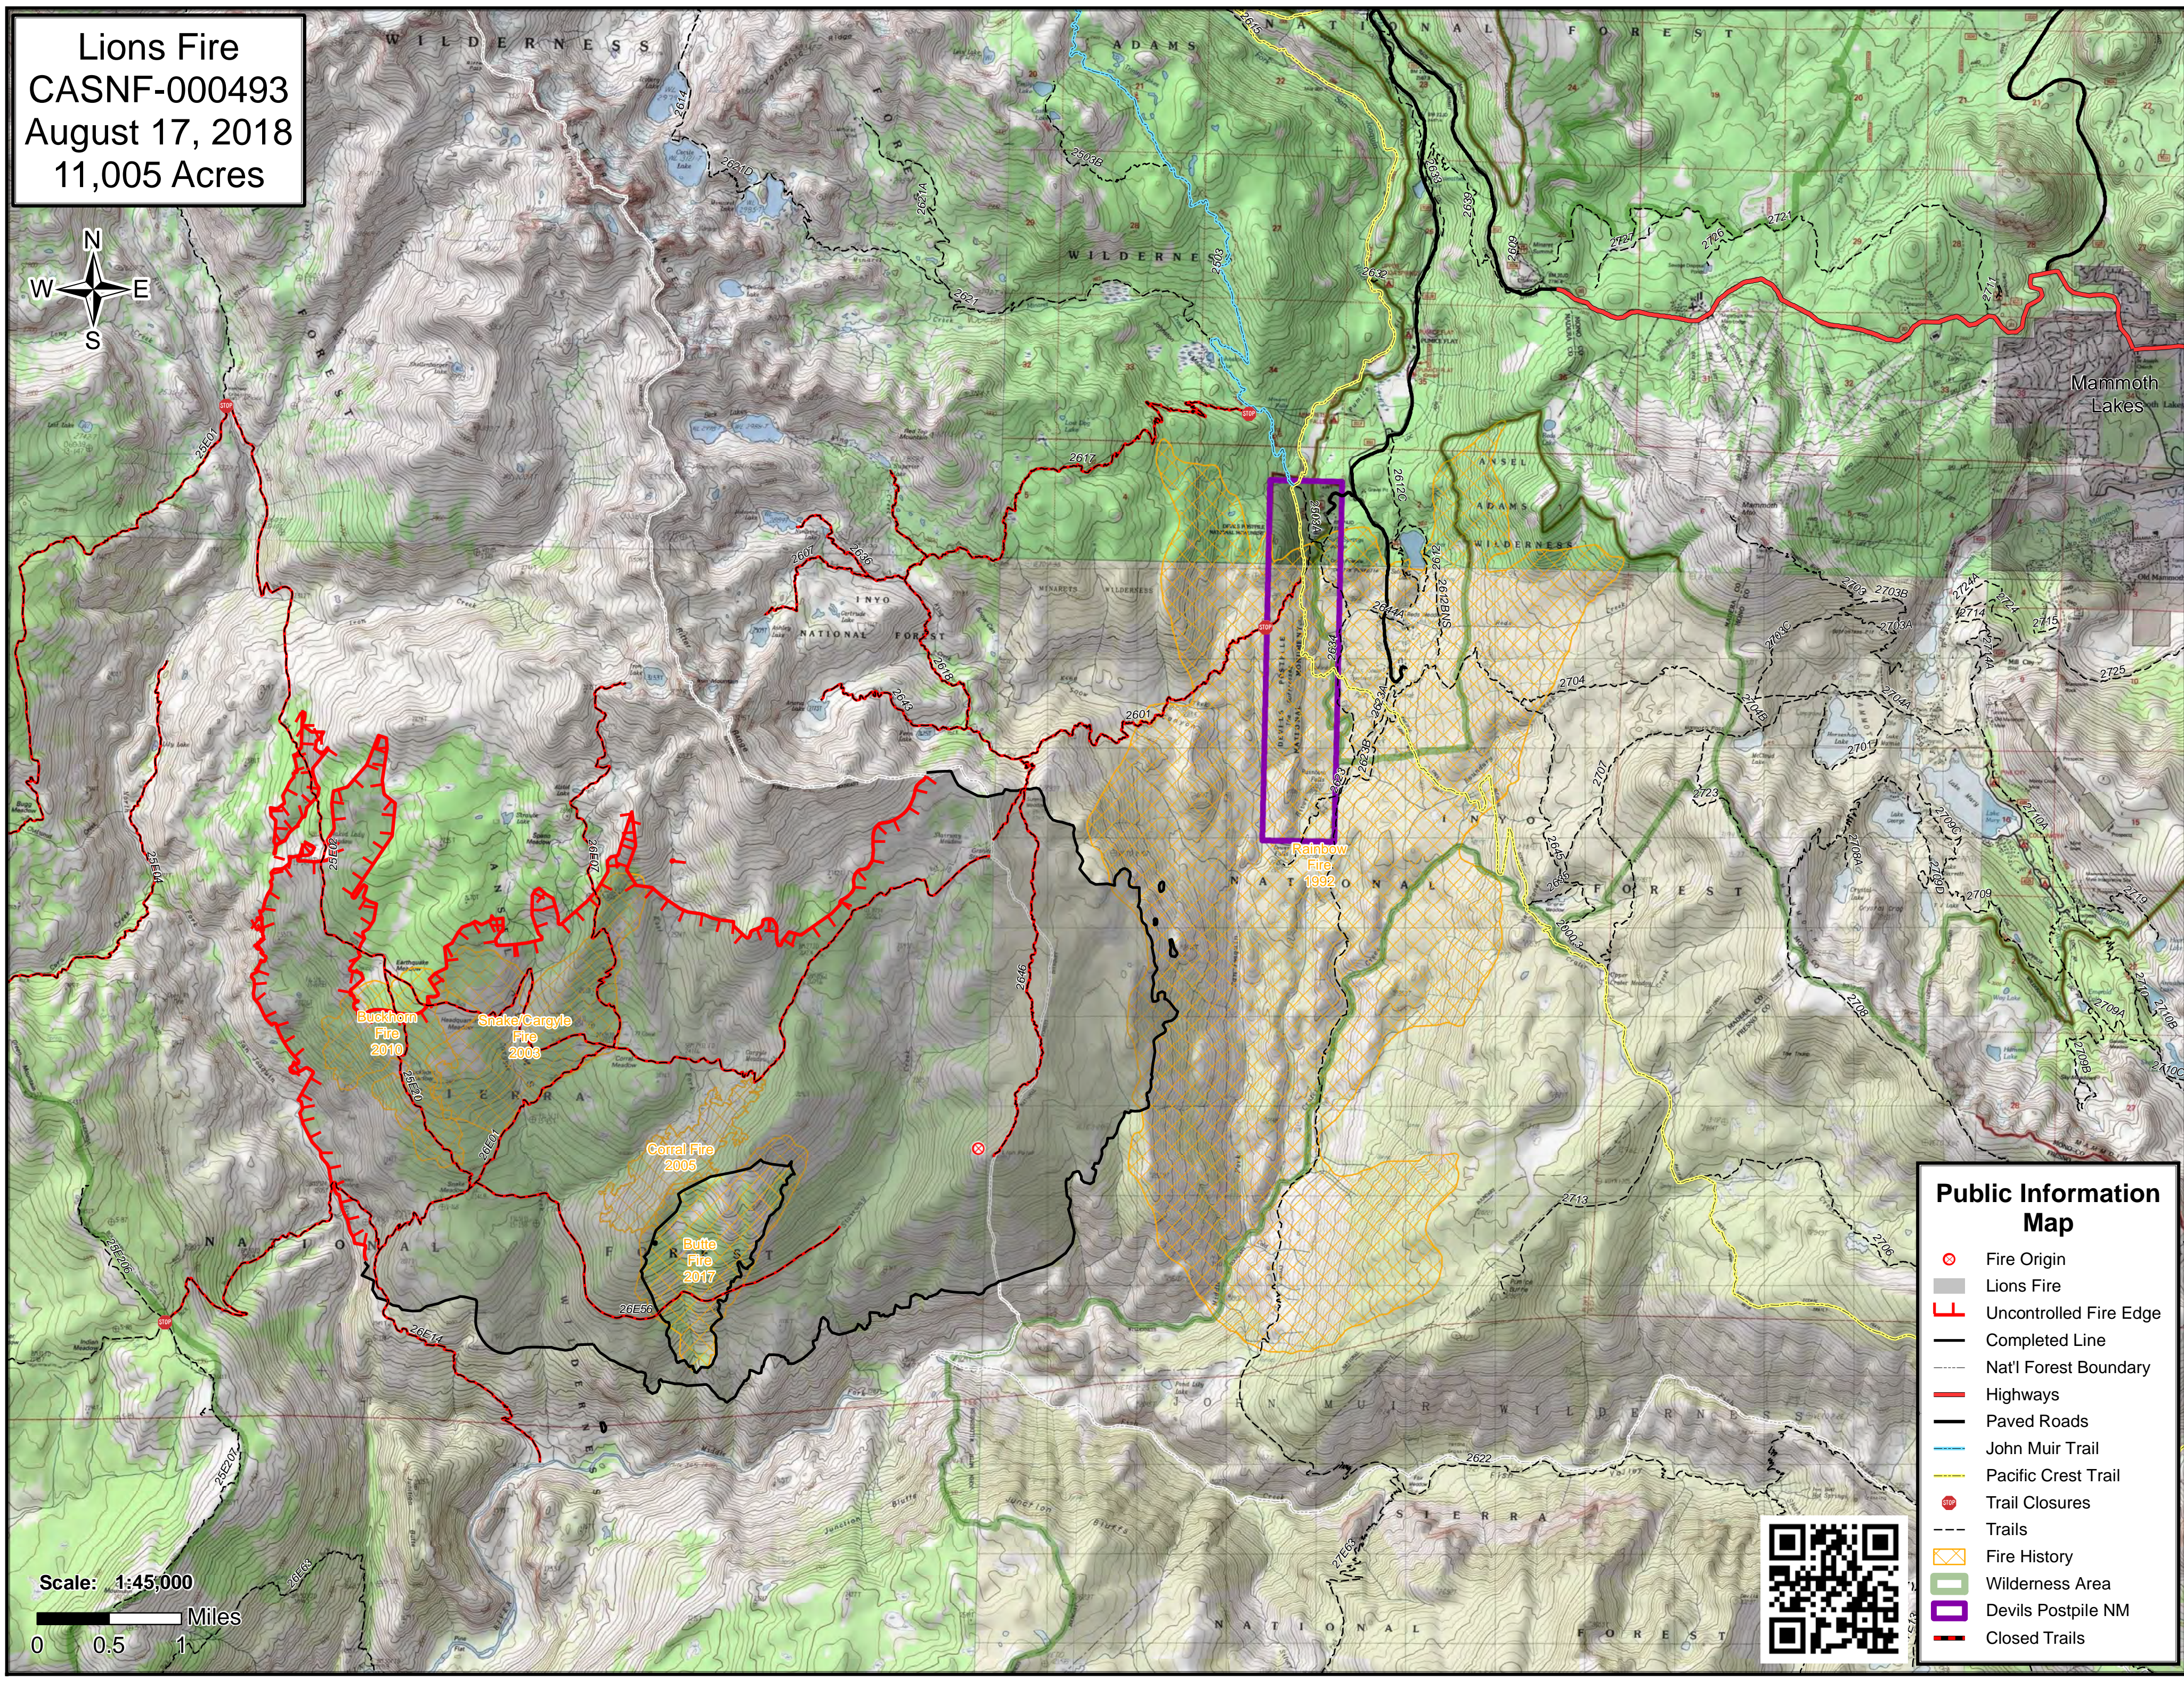

Lions Fire
 CASNF-000493
 August 17, 2018
 11,005 Acres

Mammoth Lakes

Rainbow Fire 1992

Buckhorn Fire 2010

Snake/Cargyle Fire 2003

Corral Fire 2005

Butte Fire 2017

Scale: 1:45,000
 0 0.5 1 Miles

Public Information Map

- Fire Origin
- Lions Fire
- Uncontrolled Fire Edge
- Completed Line
- Nat'l Forest Boundary
- Highways
- Paved Roads
- John Muir Trail
- Pacific Crest Trail
- Trail Closures
- Trails
- Fire History
- Wilderness Area
- Devils Postpile NM
- Closed Trails