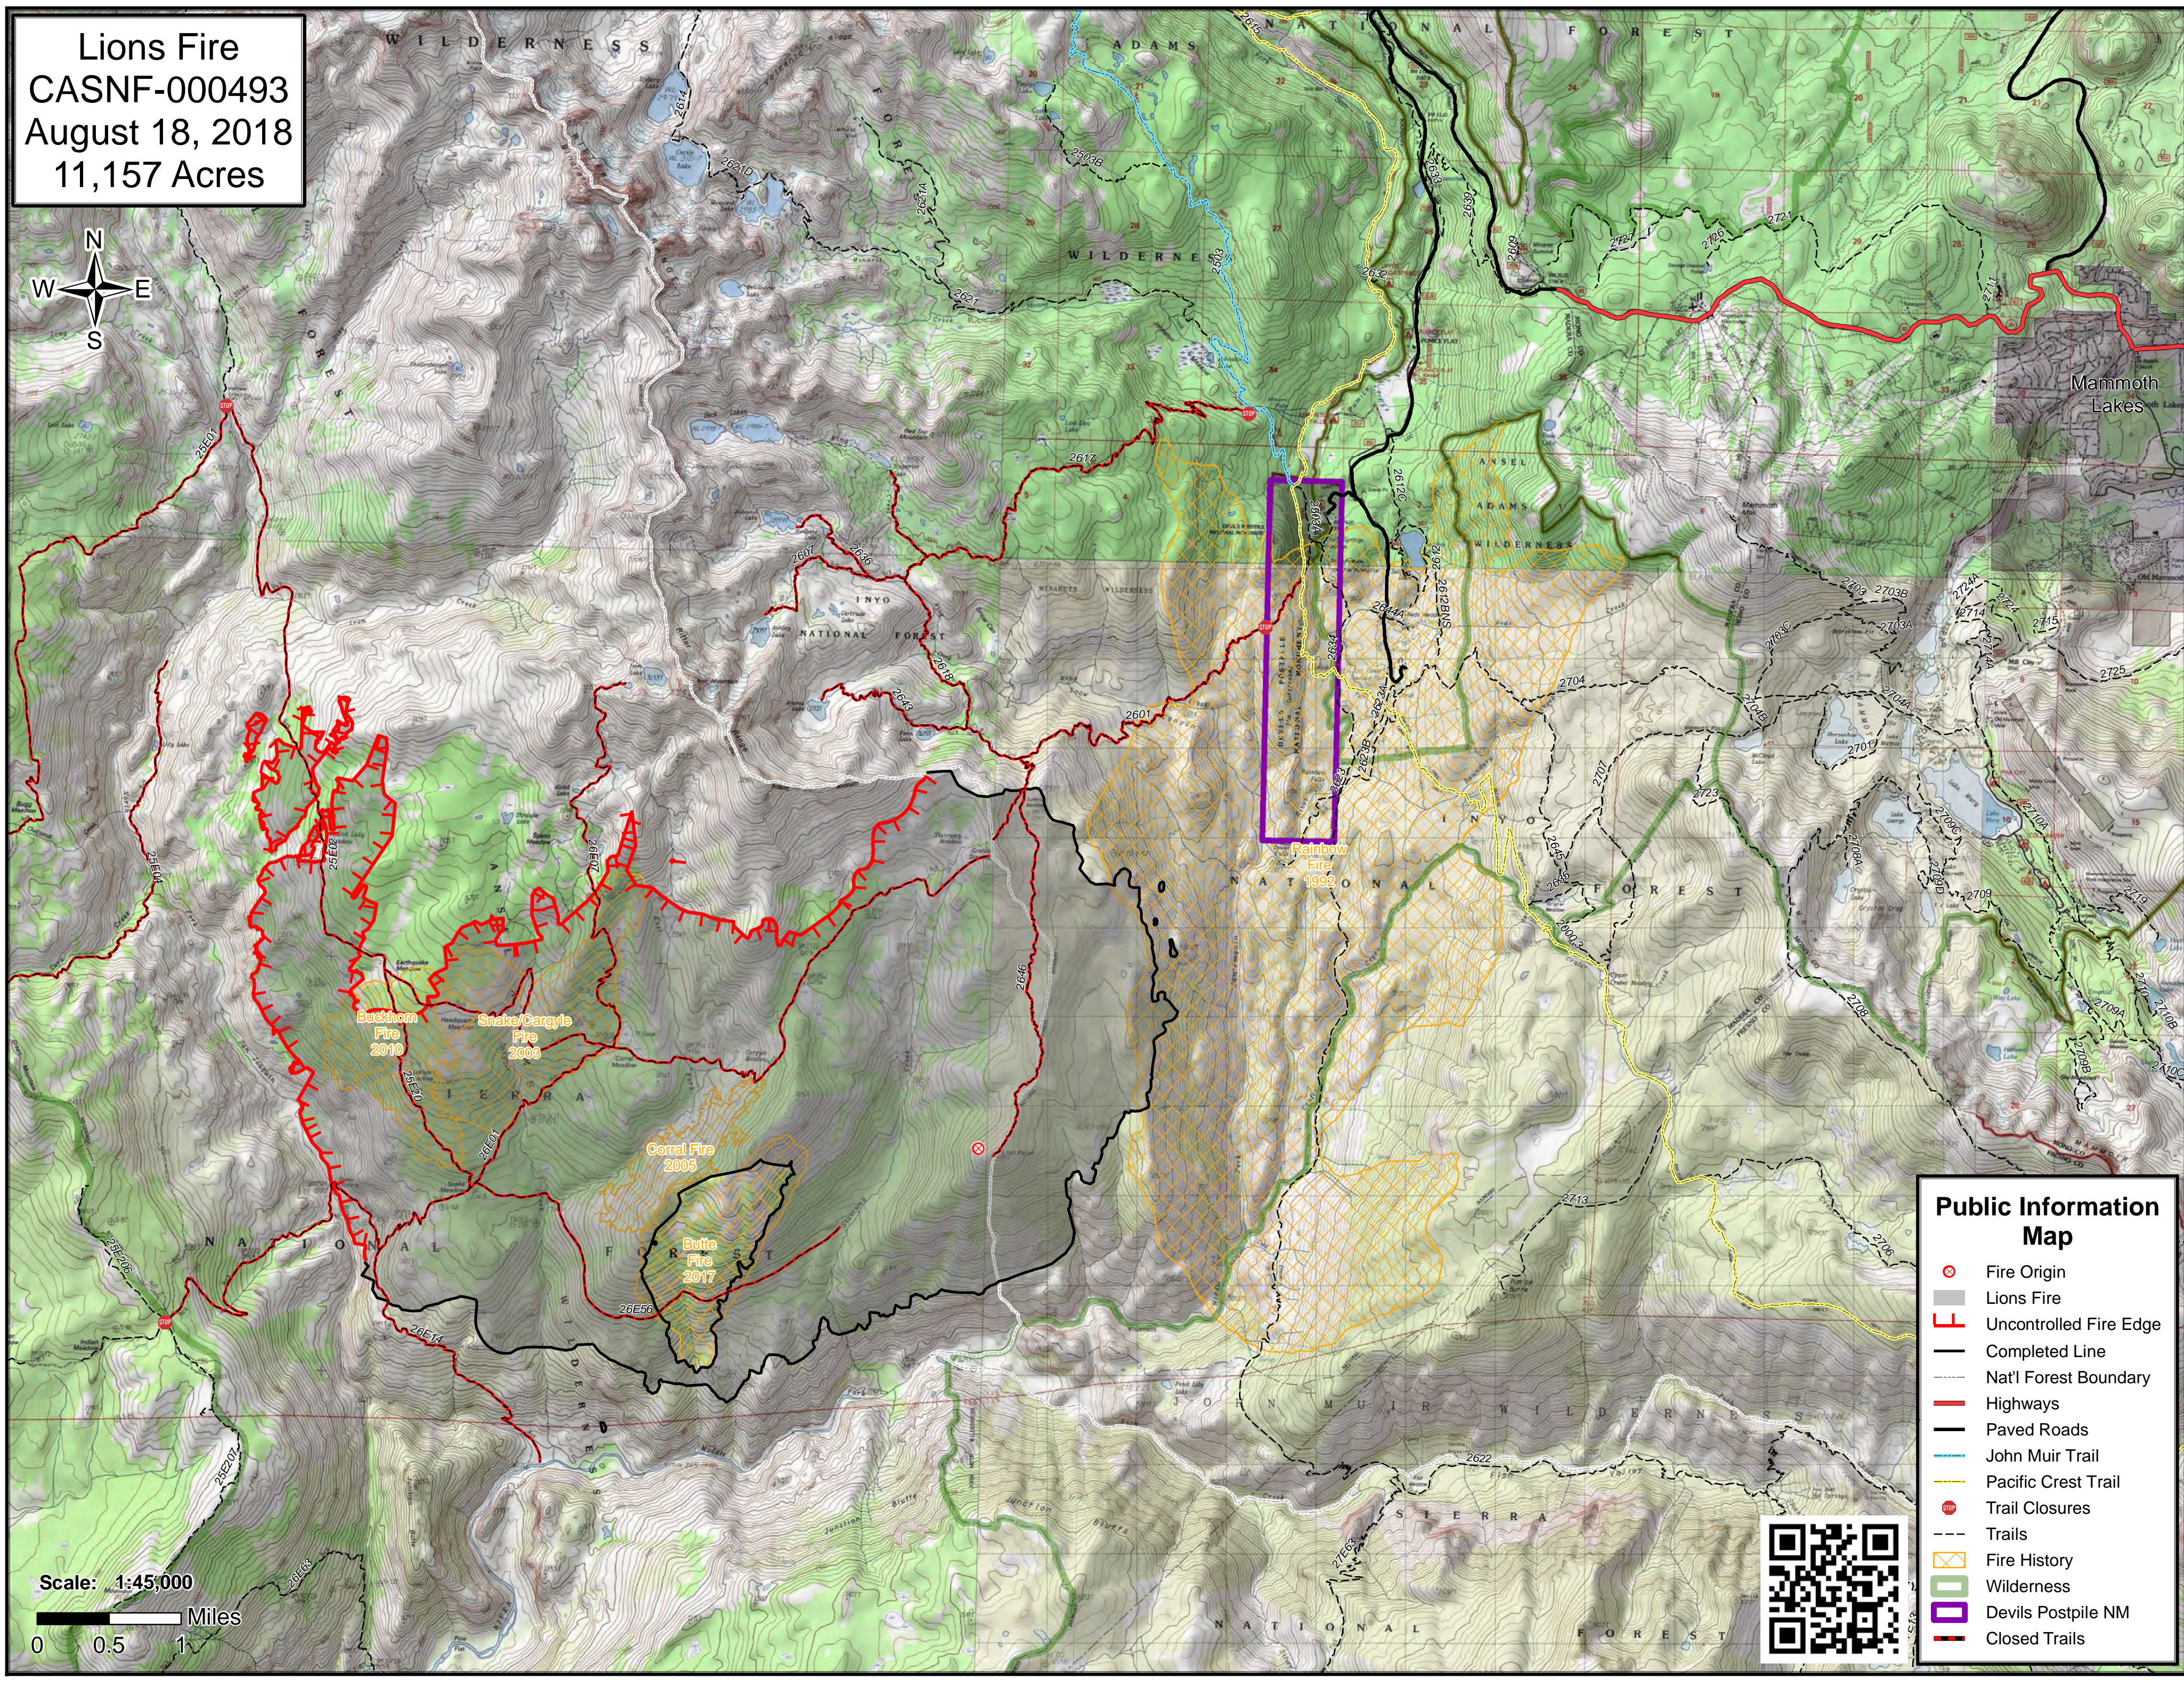

Lions Fire
CASNF-000493
August 18, 2018
11,157 Acres

Mammoth Lakes

Buckhorn
Fire
2010

Snake/Cargyle
Fire
2003

Corral
Fire
2005

Butte
Fire
2017

Rainbow
Fire
1992

Public Information Map

- ⊗ Fire Origin
- Lions Fire
- ┌ Uncontrolled Fire Edge
- Completed Line
- - - Nat'l Forest Boundary
- ▬ Highways
- ▬ Paved Roads
- ▬ John Muir Trail
- ▬ Pacific Crest Trail
- Trail Closures
- - - Trails
- ▨ Fire History
- ▭ Wilderness
- ▭ Devils Postpile NM
- ▬ Closed Trails