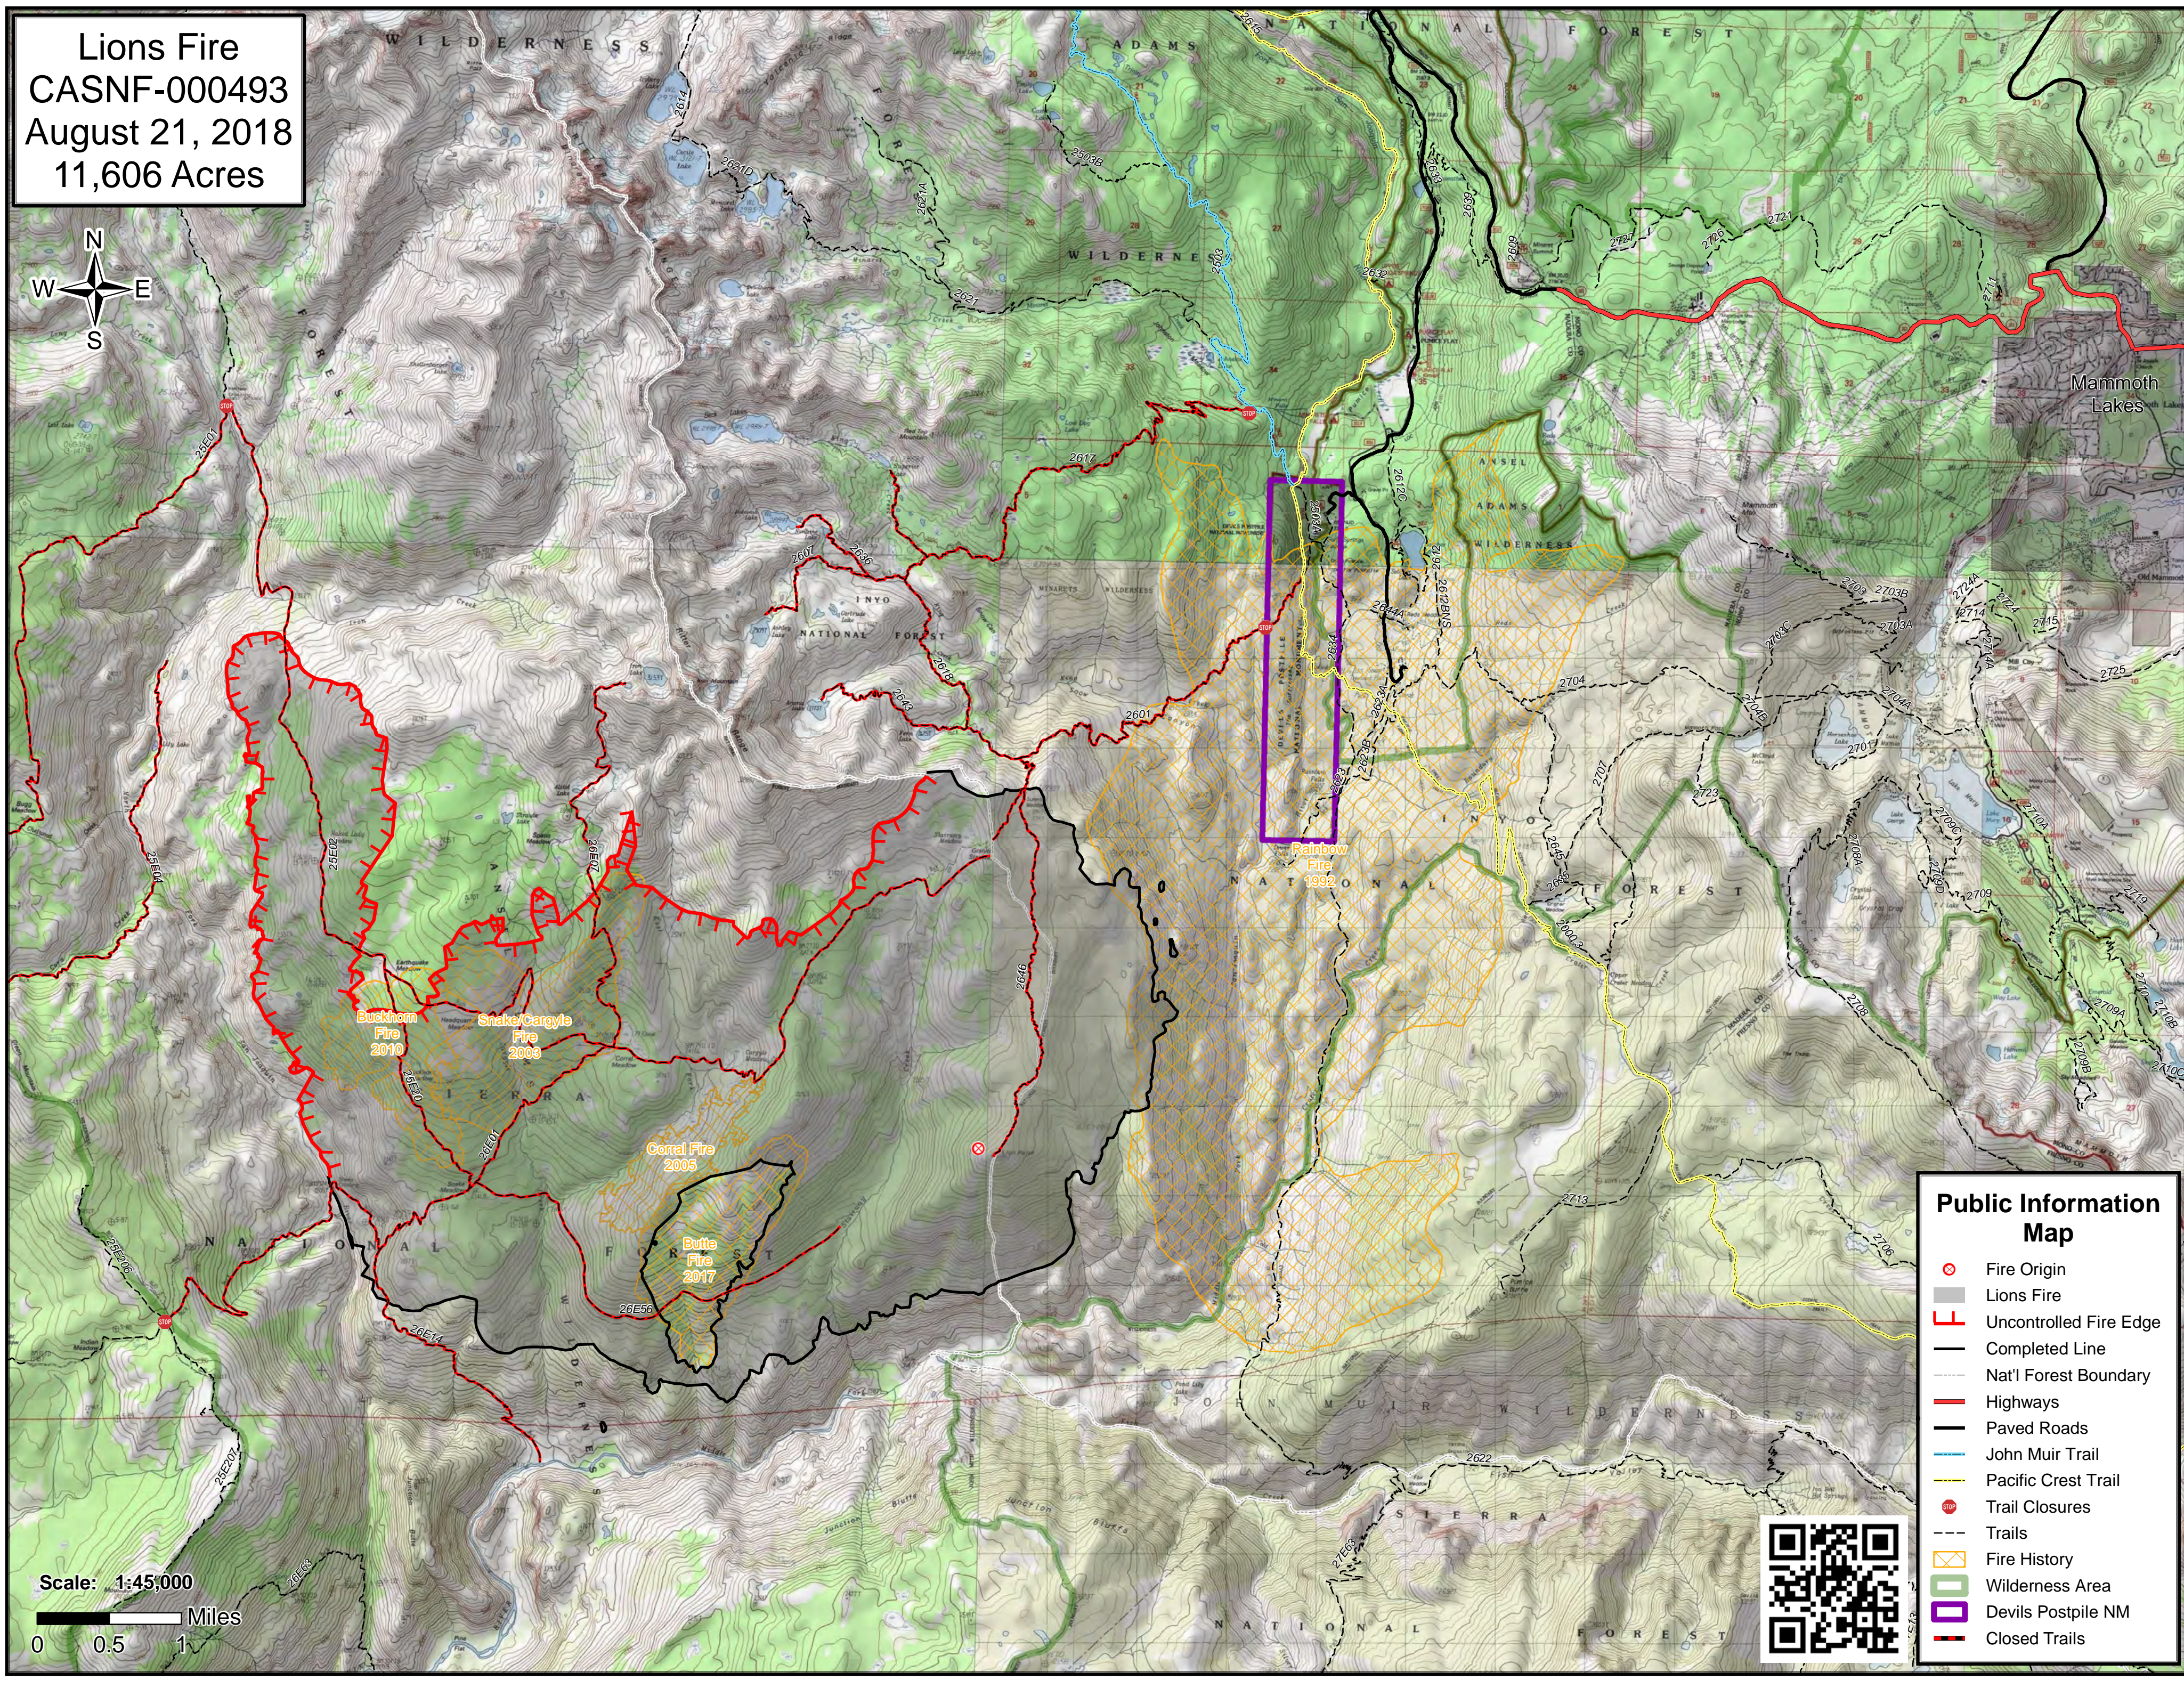

Lions Fire  
 CASNF-000493  
 August 21, 2018  
 11,606 Acres

Mammoth Lakes

Rainbow Fire 1992

Buckhorn Fire 2010

Snake/Cargyle Fire 2003

Corral Fire 2005

Butte Fire 2017

**Public Information Map**

- Fire Origin
- Lions Fire
- Uncontrolled Fire Edge
- Completed Line
- Nat'l Forest Boundary
- Highways
- Paved Roads
- John Muir Trail
- Pacific Crest Trail
- Trail Closures
- Trails
- Fire History
- Wilderness Area
- Devils Postpile NM
- Closed Trails

Scale: 1:45,000  
 0 0.5 1 Miles