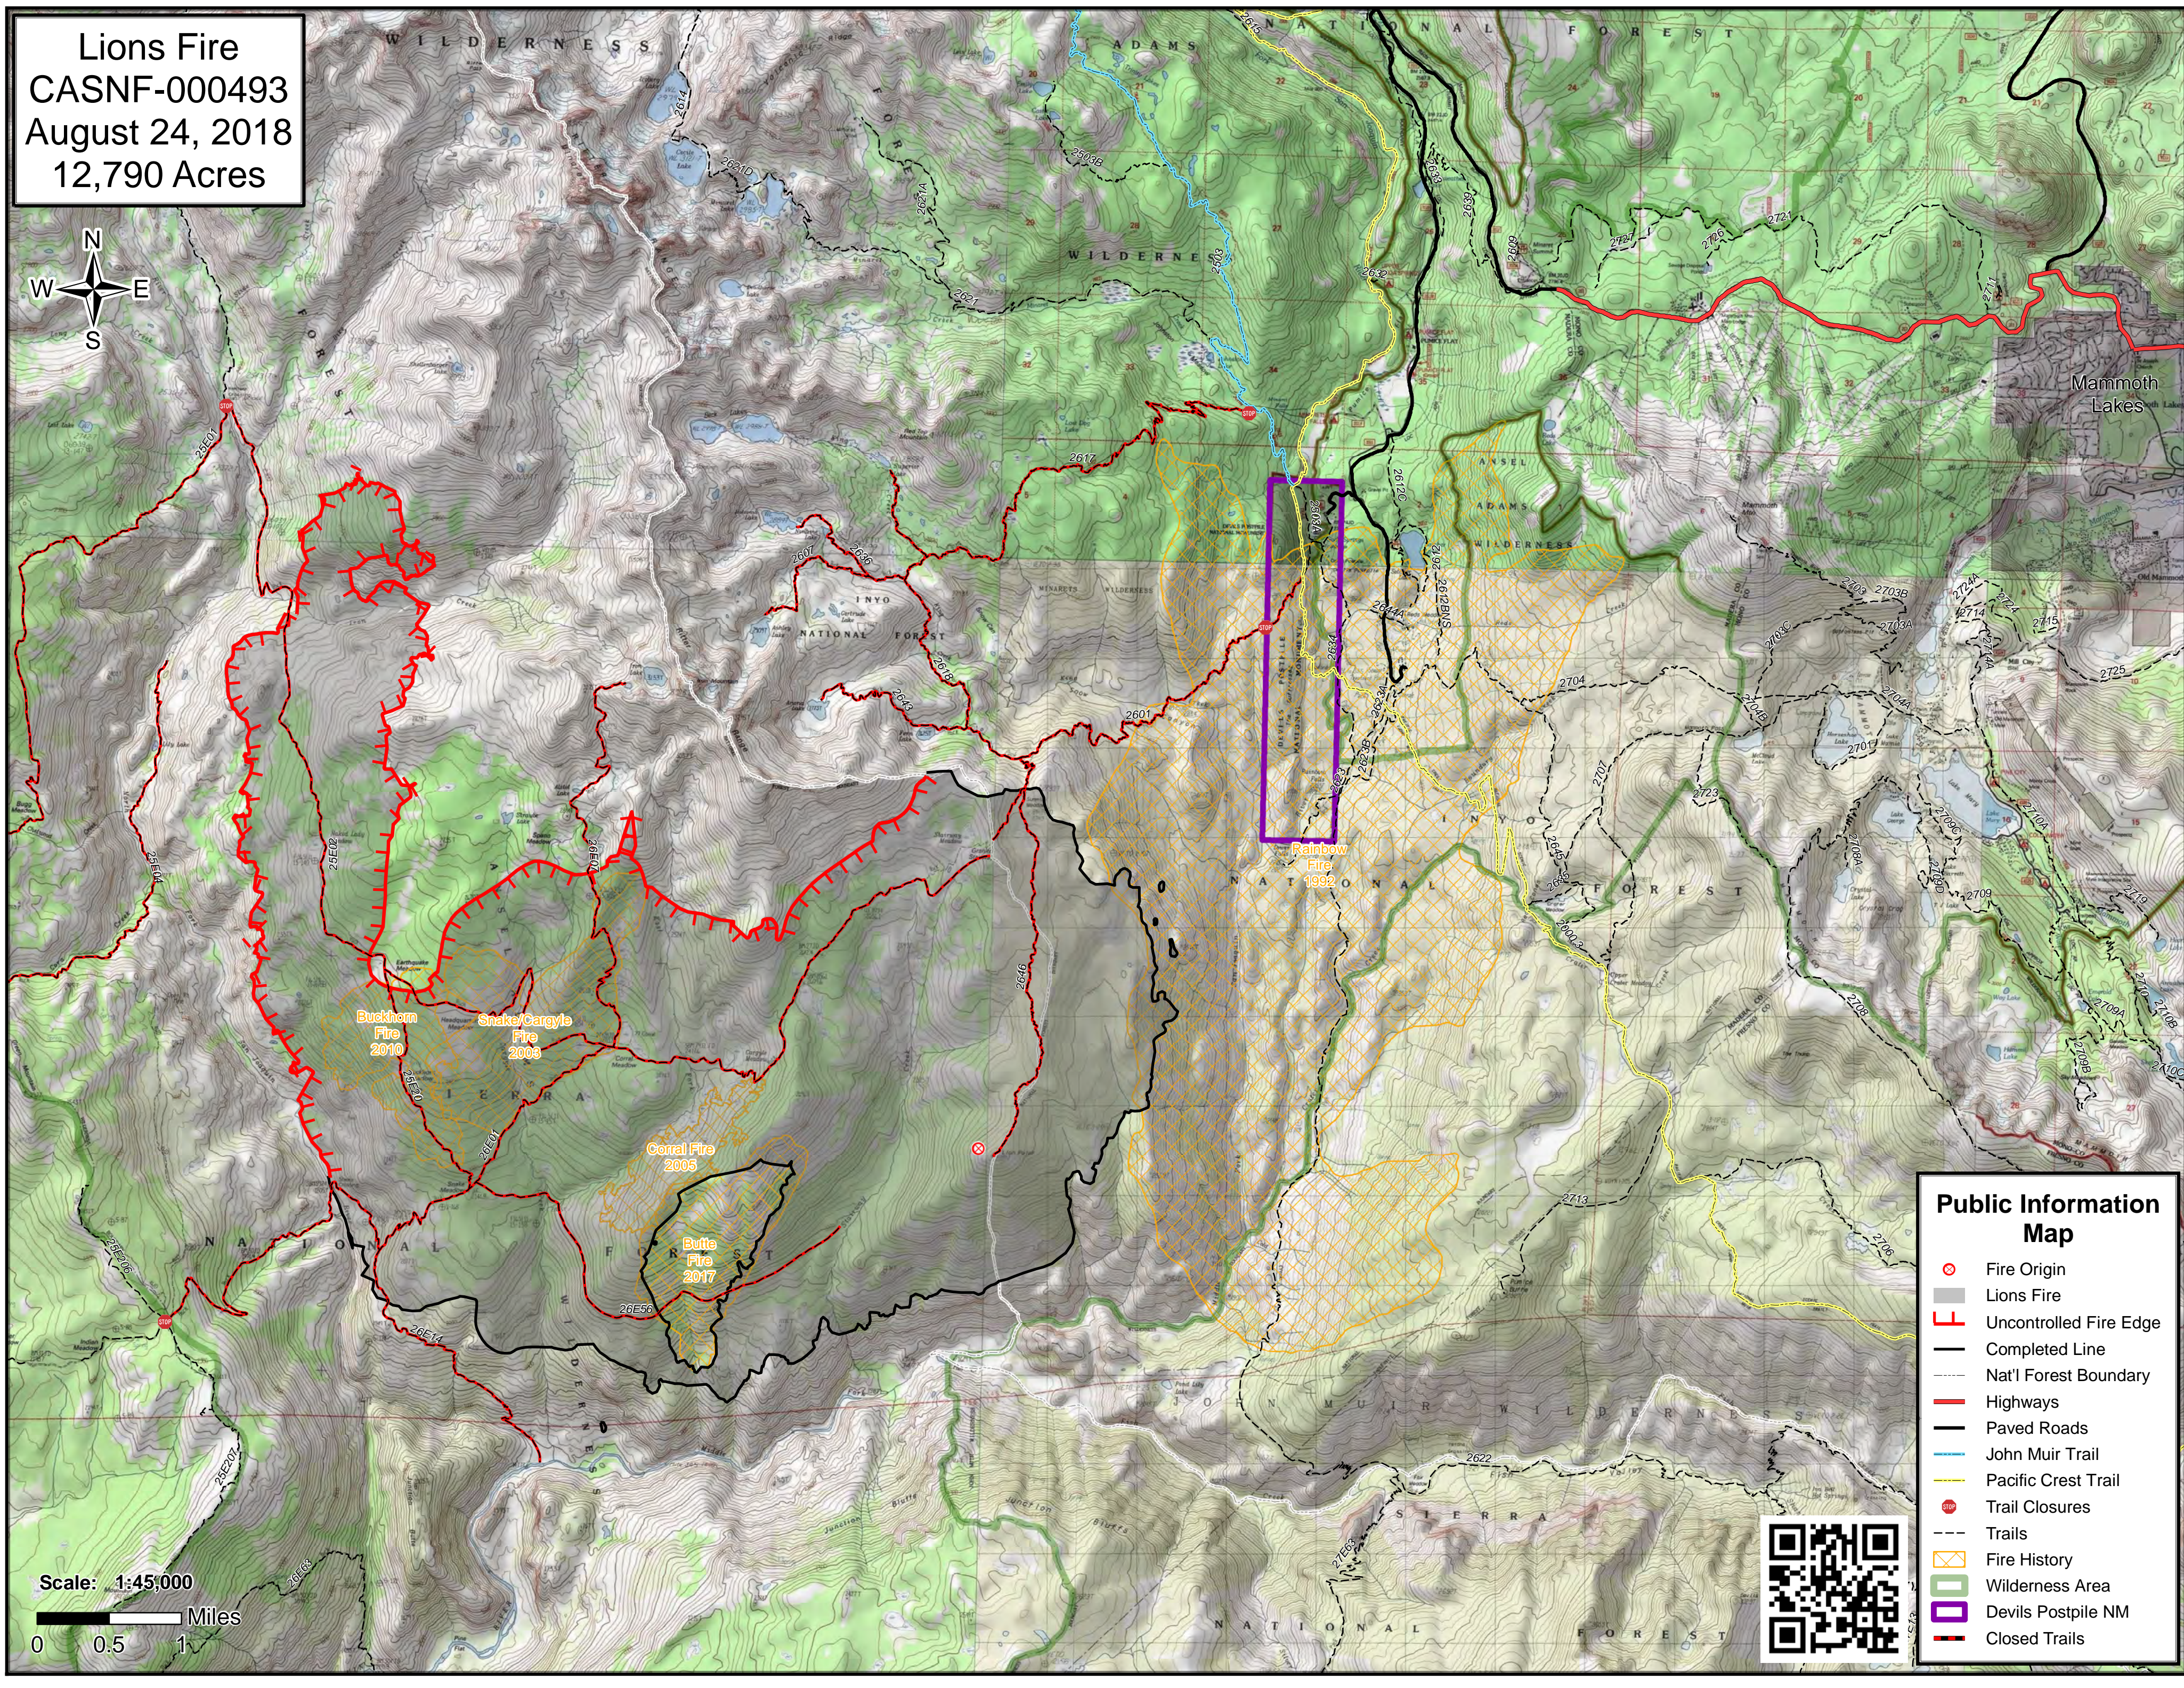

Lions Fire
CASNF-000493
August 24, 2018
12,790 Acres

Mammoth Lakes

Buckhorn
Fire
2010

Snake/Cargyle
Fire
2003

Corral Fire
2005

Butte
Fire
2017

Rainbow
Fire
1992

Scale: 1:45,000
0 0.5 1 Miles

Public Information Map

- Fire Origin
- Lions Fire
- Uncontrolled Fire Edge
- Completed Line
- Nat'l Forest Boundary
- Highways
- Paved Roads
- John Muir Trail
- Pacific Crest Trail
- Trail Closures
- Trails
- Fire History
- Wilderness Area
- Devils Postpile NM
- Closed Trails