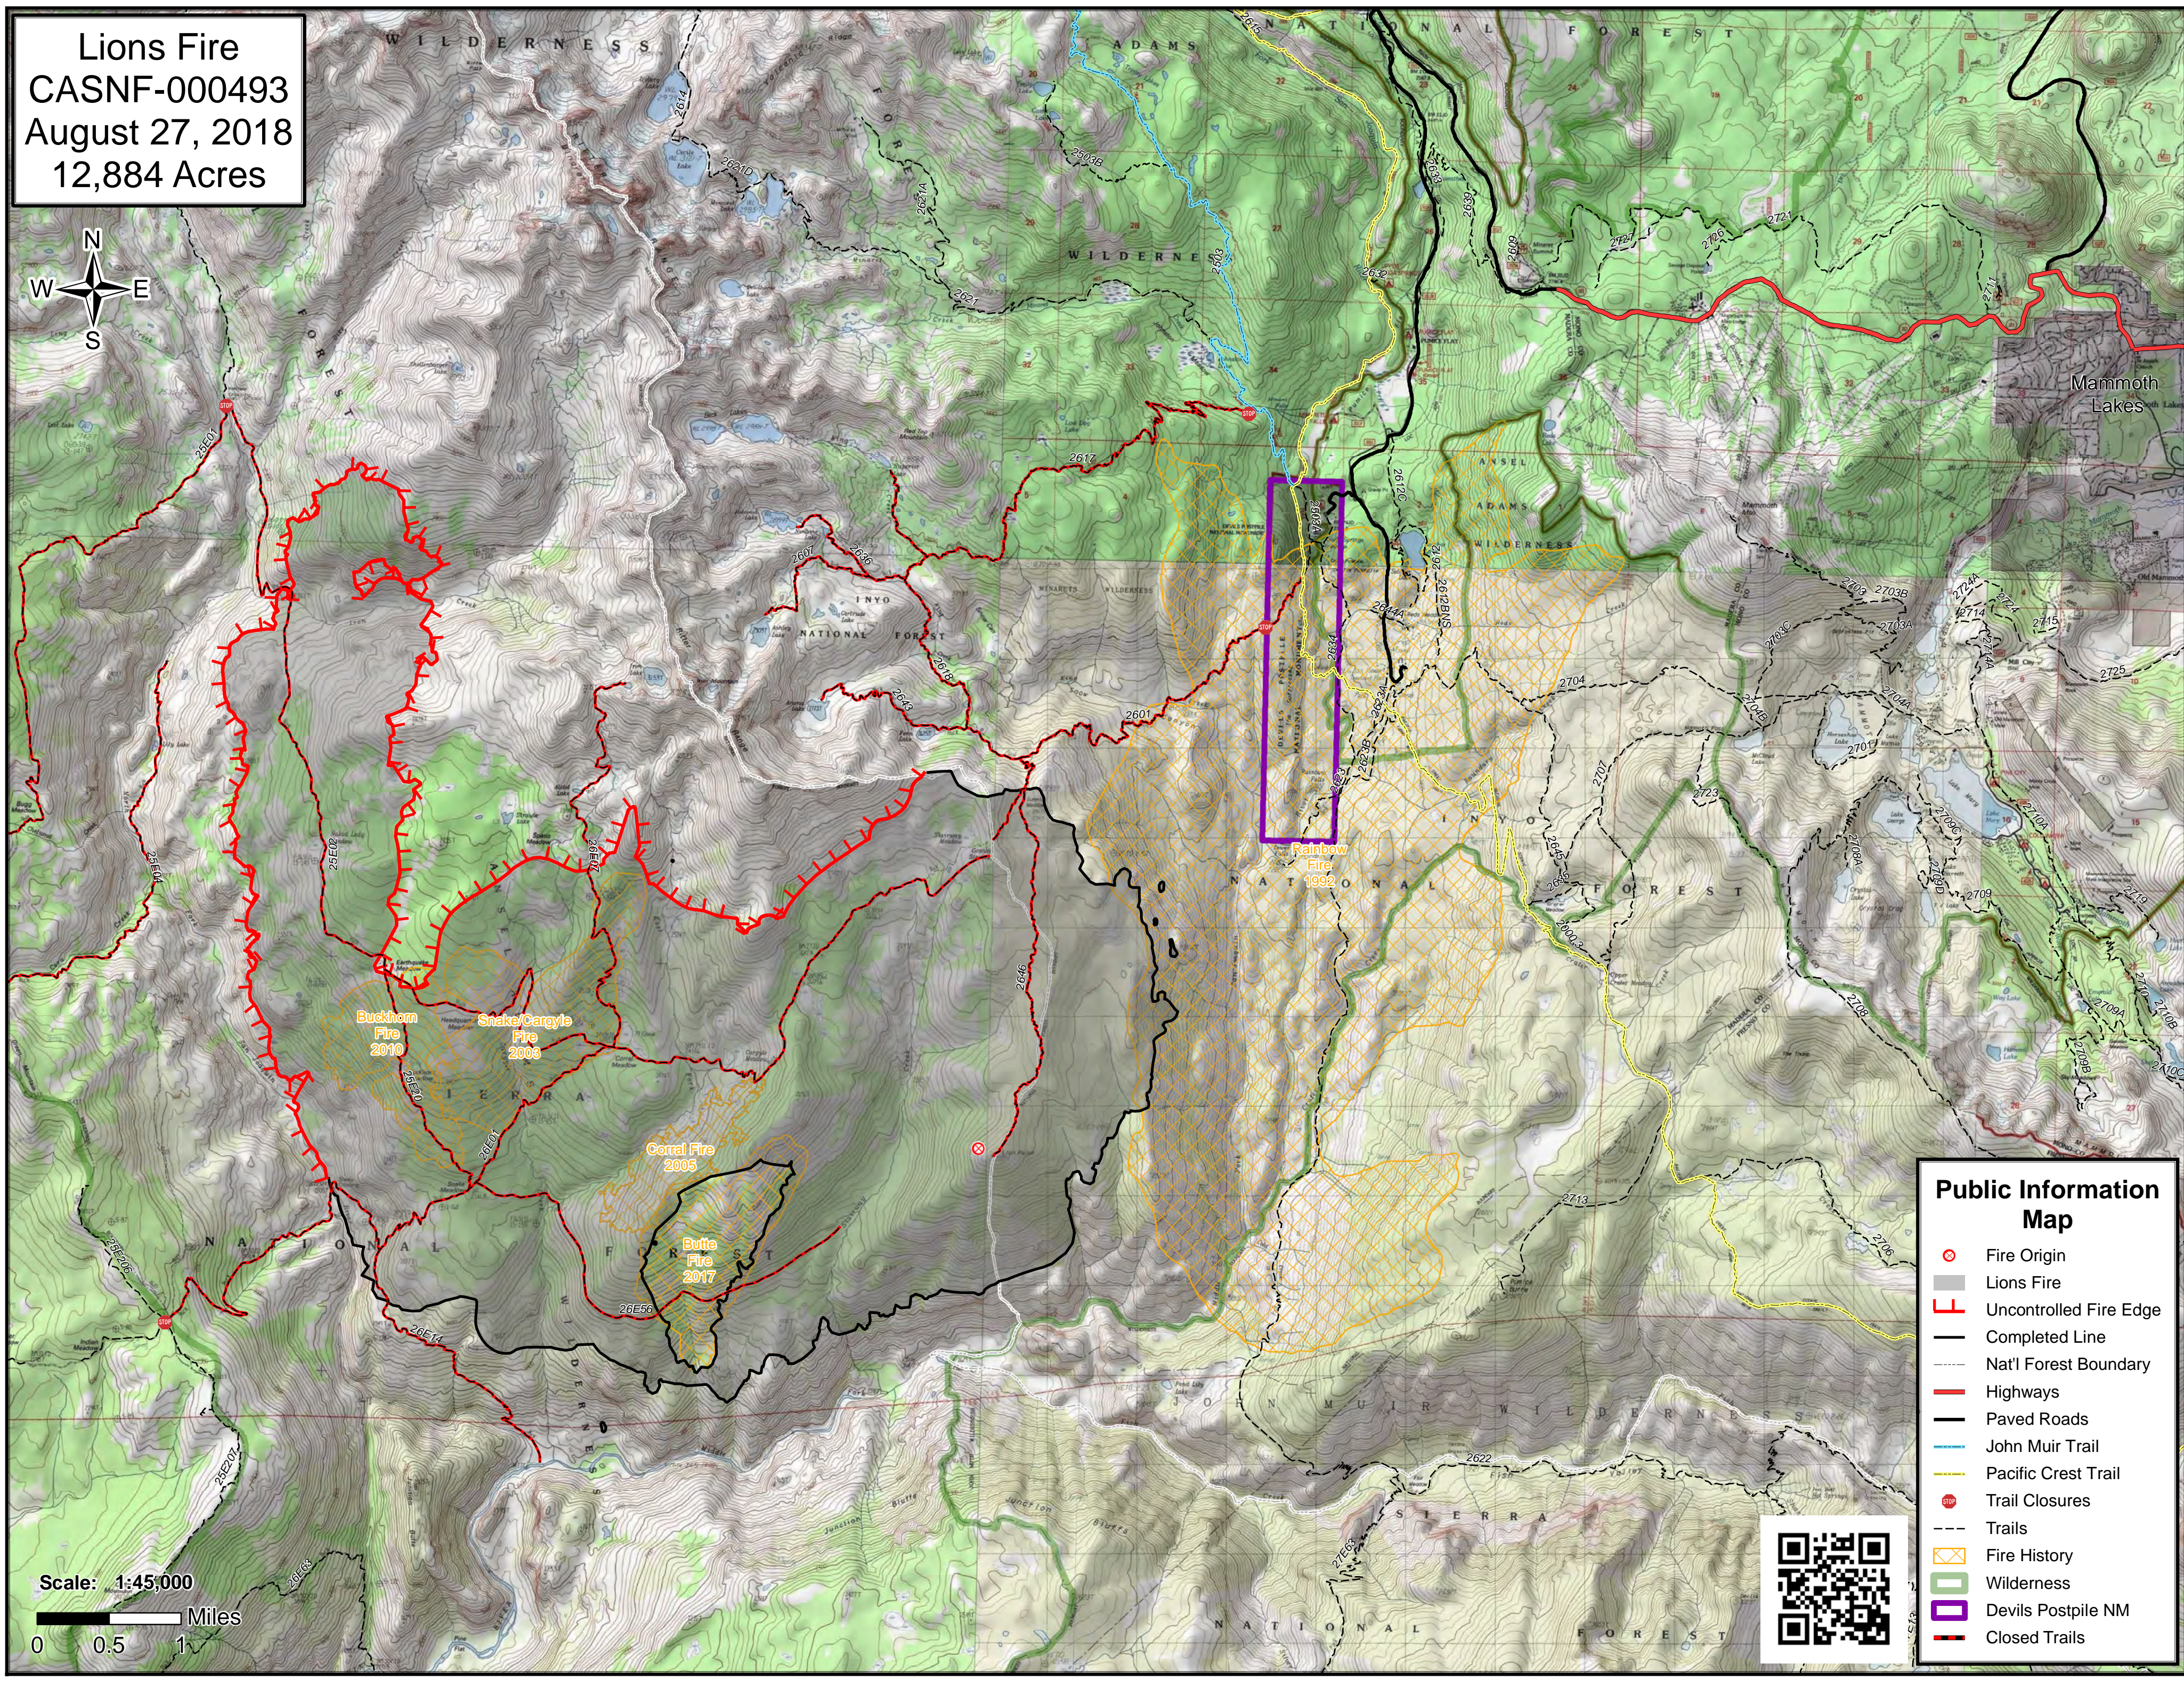

Lions Fire
CASNF-000493
August 27, 2018
12,884 Acres

Mammoth Lakes

Rainbow Fire 1992

Buckhorn Fire 2010

Snake/Cargyle Fire 2003

Corral Fire 2005

Butte Fire 2017

Scale: 1:45,000
0 0.5 1 Miles

Public Information Map

- Fire Origin
- Lions Fire
- Uncontrolled Fire Edge
- Completed Line
- Nat'l Forest Boundary
- Highways
- Paved Roads
- John Muir Trail
- Pacific Crest Trail
- Trail Closures
- Trails
- Fire History
- Wilderness
- Devils Postpile NM
- Closed Trails