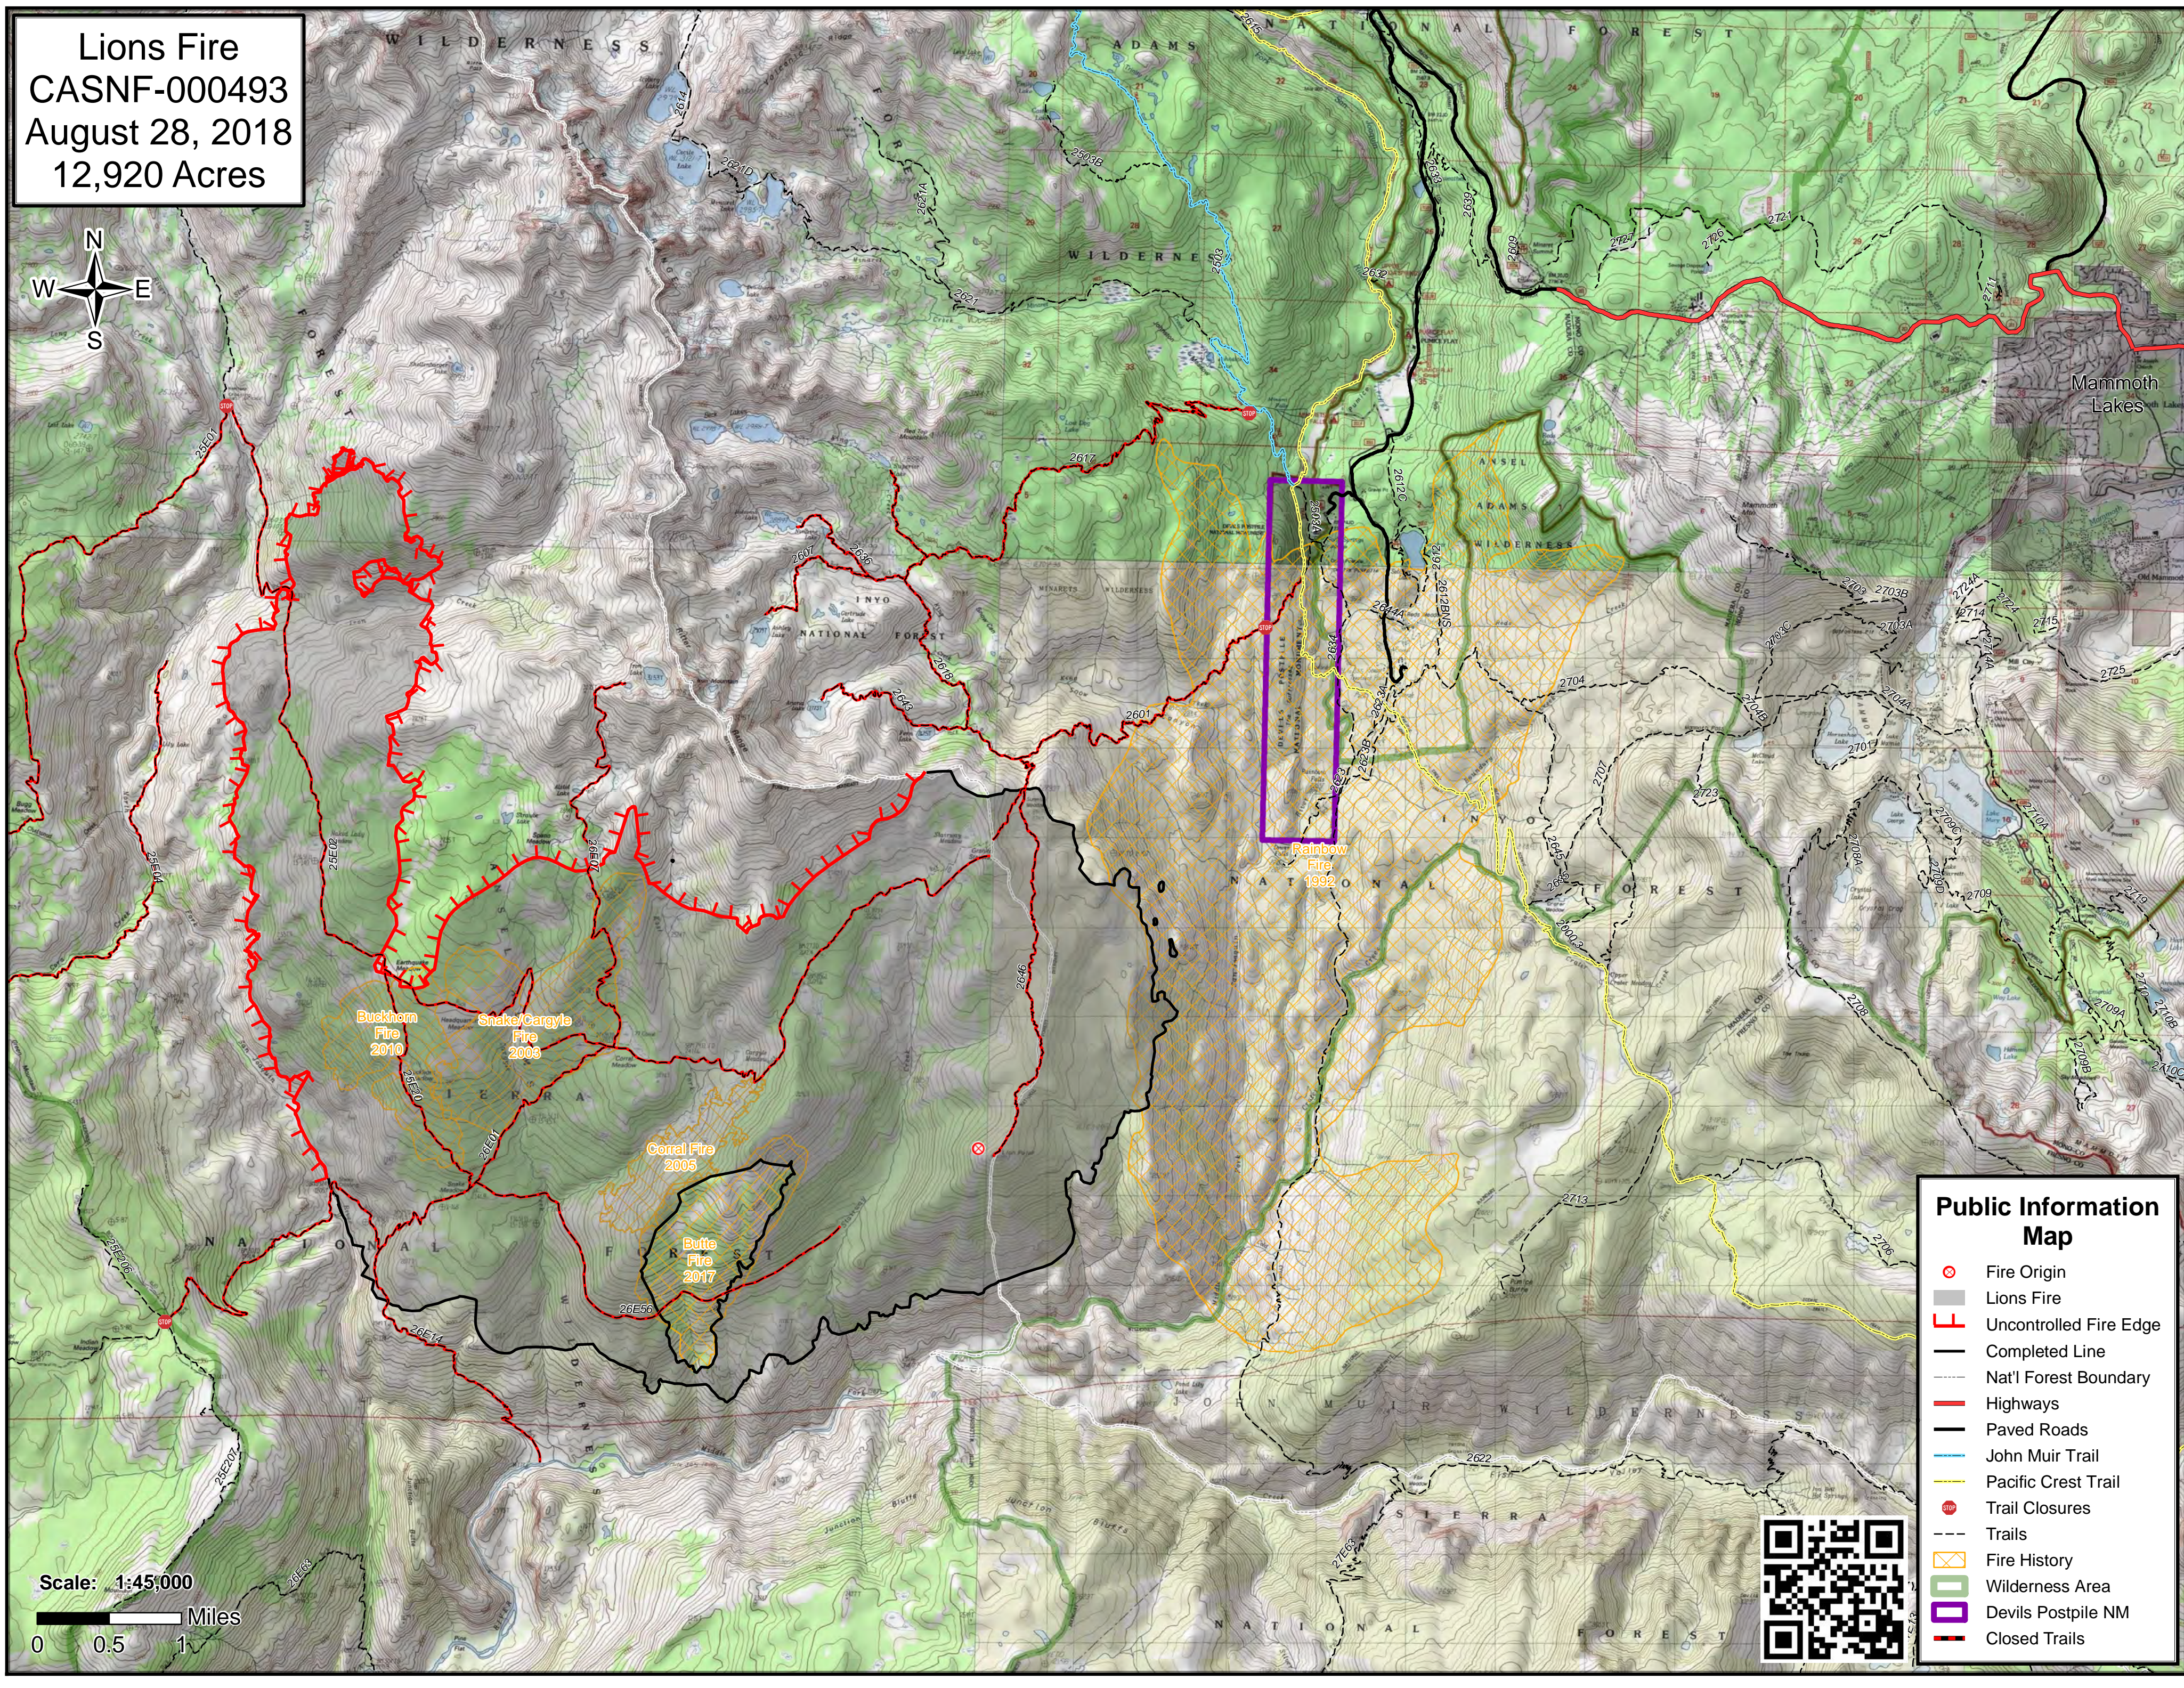

Lions Fire
CASNF-000493
August 28, 2018
12,920 Acres

Mammoth Lakes

Rainbow Fire 1992

Buckhorn Fire 2010

Snake/Cargyle Fire 2003

Corral Fire 2005

Butte Fire 2017

Scale: 1:45,000
0 0.5 1 Miles

Public Information Map

- Fire Origin
- Lions Fire
- Uncontrolled Fire Edge
- Completed Line
- Nat'l Forest Boundary
- Highways
- Paved Roads
- John Muir Trail
- Pacific Crest Trail
- Trail Closures
- Trails
- Fire History
- Wilderness Area
- Devils Postpile NM
- Closed Trails