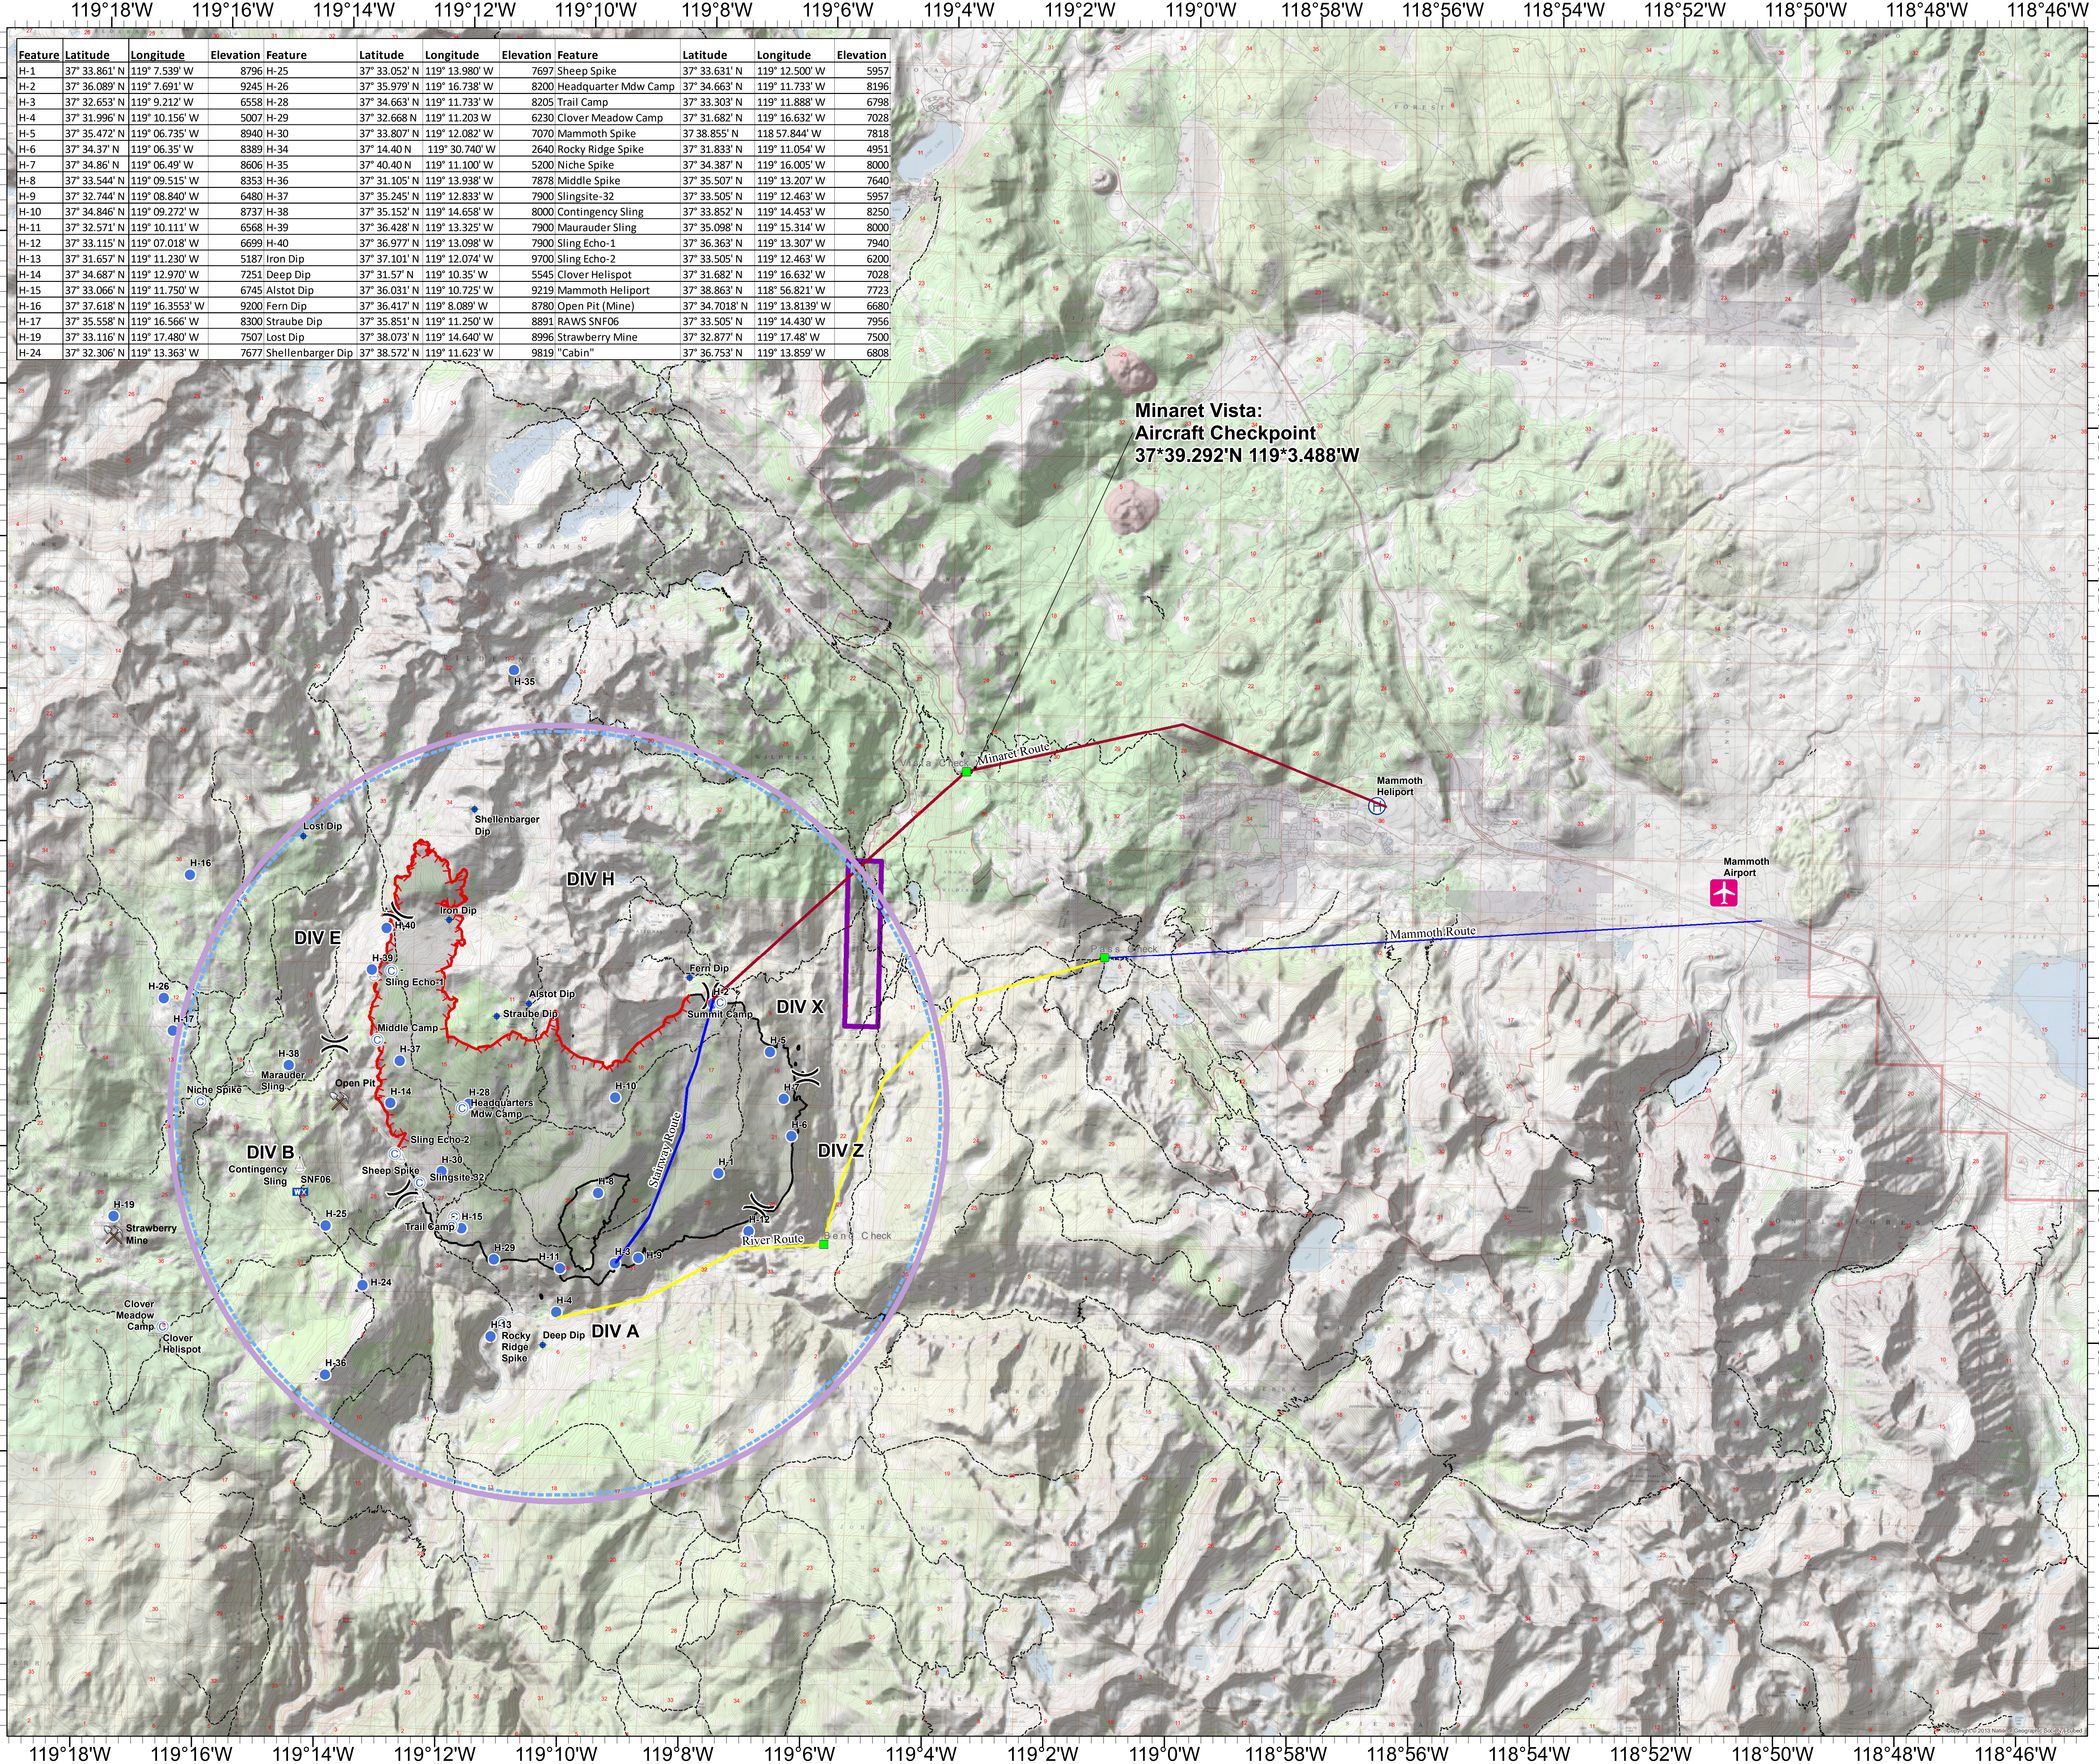

Air Operations

Lions Fire

CA-SNF-000493

09/02/2018

Produced
Sep 02 2018 1830
JDuke

-  Check Point
-  Airstrip or Airport
-  Sling Site
-  Mobile Weather Unit
-  Camp
-  Dip Site
-  Helibase
-  Helispot
-  Division Break
-  Uncontrolled Fire Edge
-  Completed Line
-  Mammoth Route
-  Minaret Route
-  River Route
-  Stairway Route
-  Trails
-  Devil's Postpile National Monument
-  TFR Boundary

Scale = 1:48,000