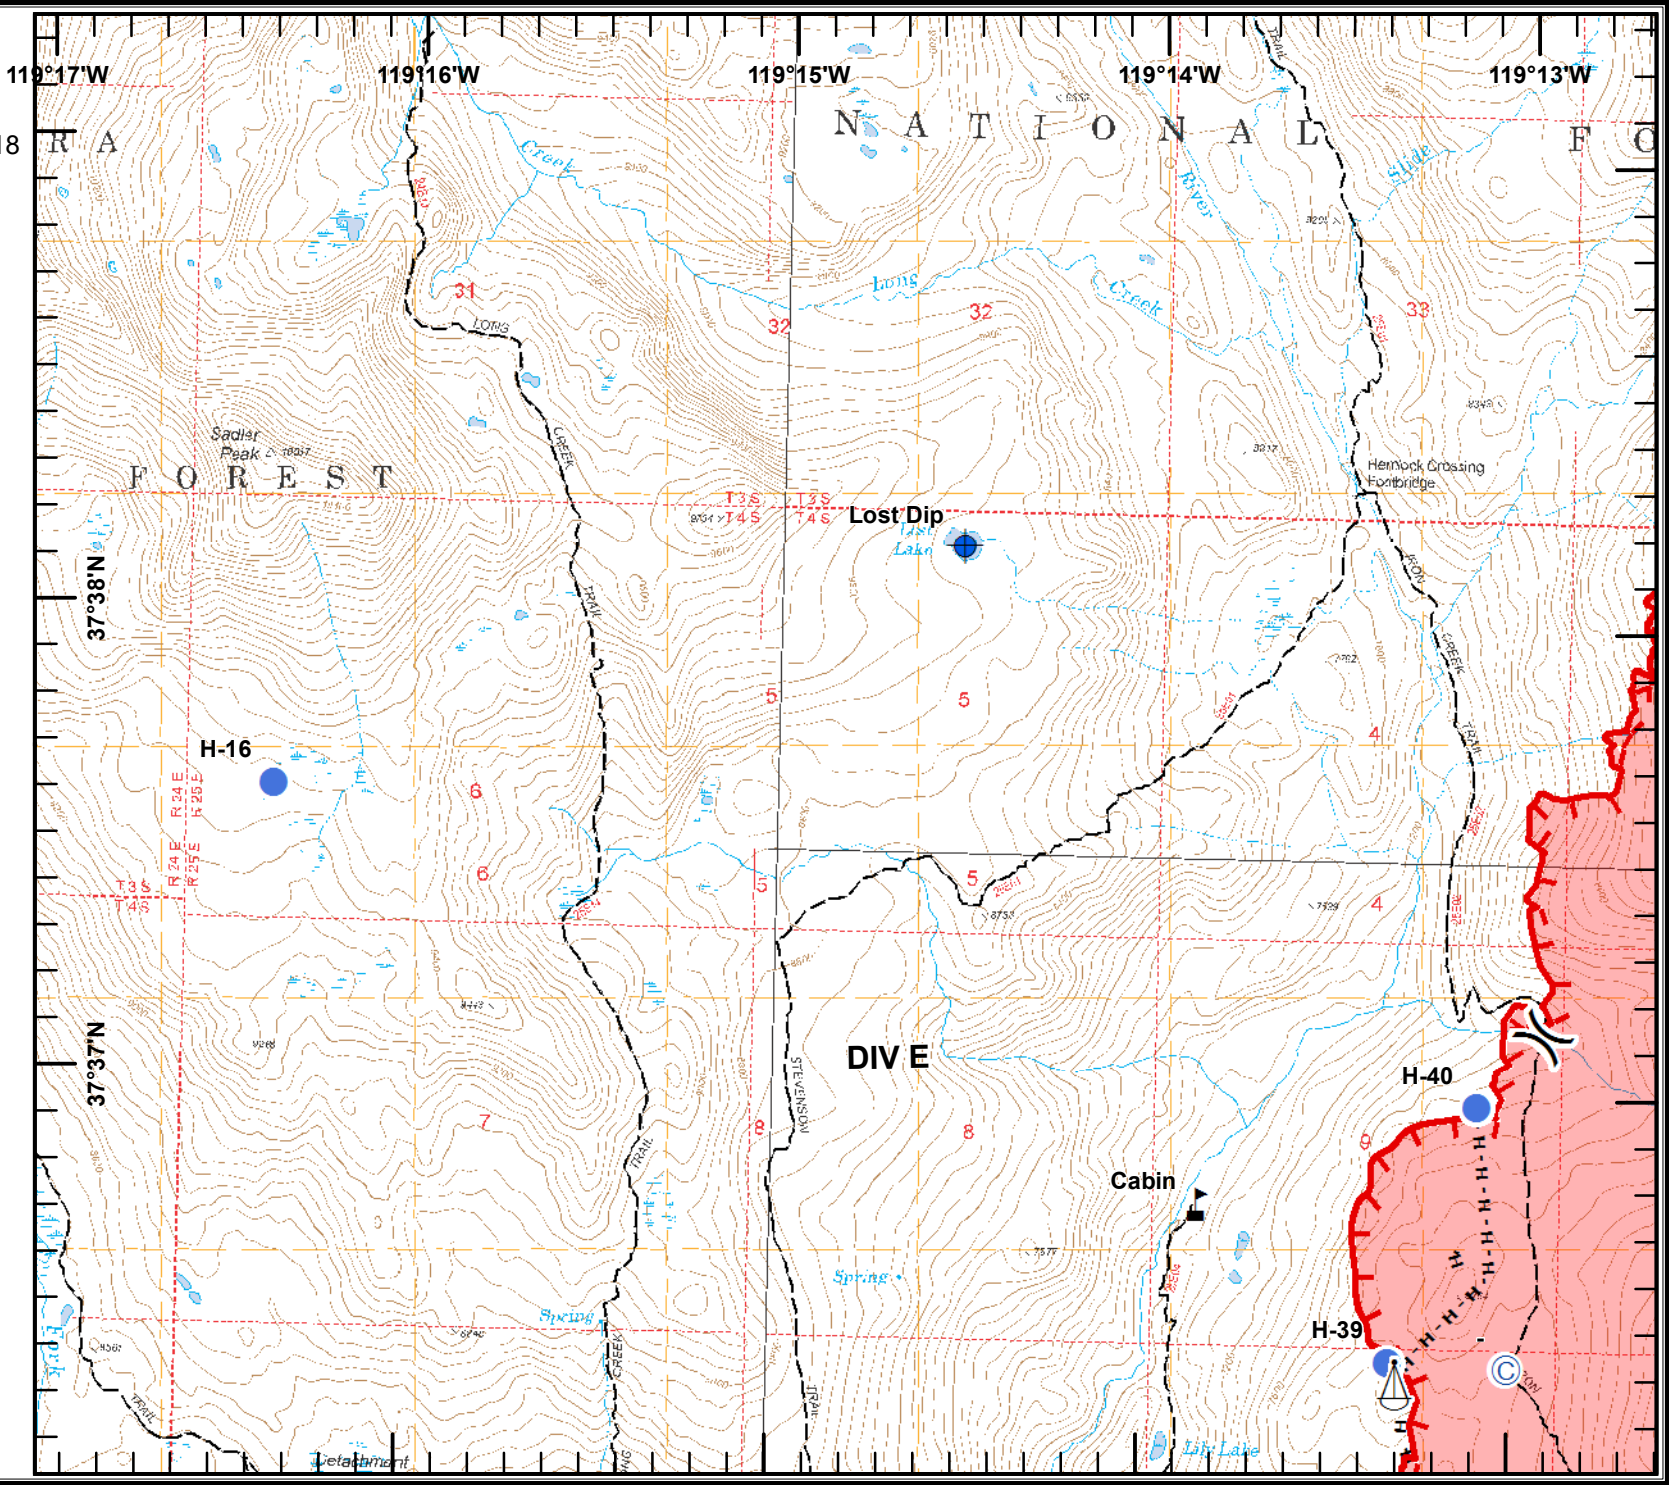

# IAP MAP

Lions Fire  
CA-SNF-000493  
August 31 - Sept. 4, 2018  
12,990 Acres  
Page 1

-  Camp
-  Dip
-  Fire Origin
-  Helispot
-  Mobile Weather Unit
-  Pump
-  Repeater
-  Sling Site
-  Spot Fire
-  Value at Risk
-  Division Break
-  Uncontrolled Fire Edge
-  Completed Hand Line
-  Trails
-  Fire Perimeter
-  Wilderness Boundary

# IAP MAP

Lions Fire  
CA-SNF-000493

August 31 - Sept. 4, 2018

12,990 Acres

Page 2

- © Camp
- ⊕ Dip
- ⊗ Fire Origin
- Helispot
- WX Mobile Weather Unit
- P Pump
- R Repeater
- ⚓ Sling Site
- ♂ Spot Fire
- ⚠ Value at Risk
- ) Division Break

**H** - Completed Hand Line  
**R** - Road as Completed Line

- Roads
- Trails
- Wilderness Boundary

JDuke  
8/30/2018  
1800 Hours