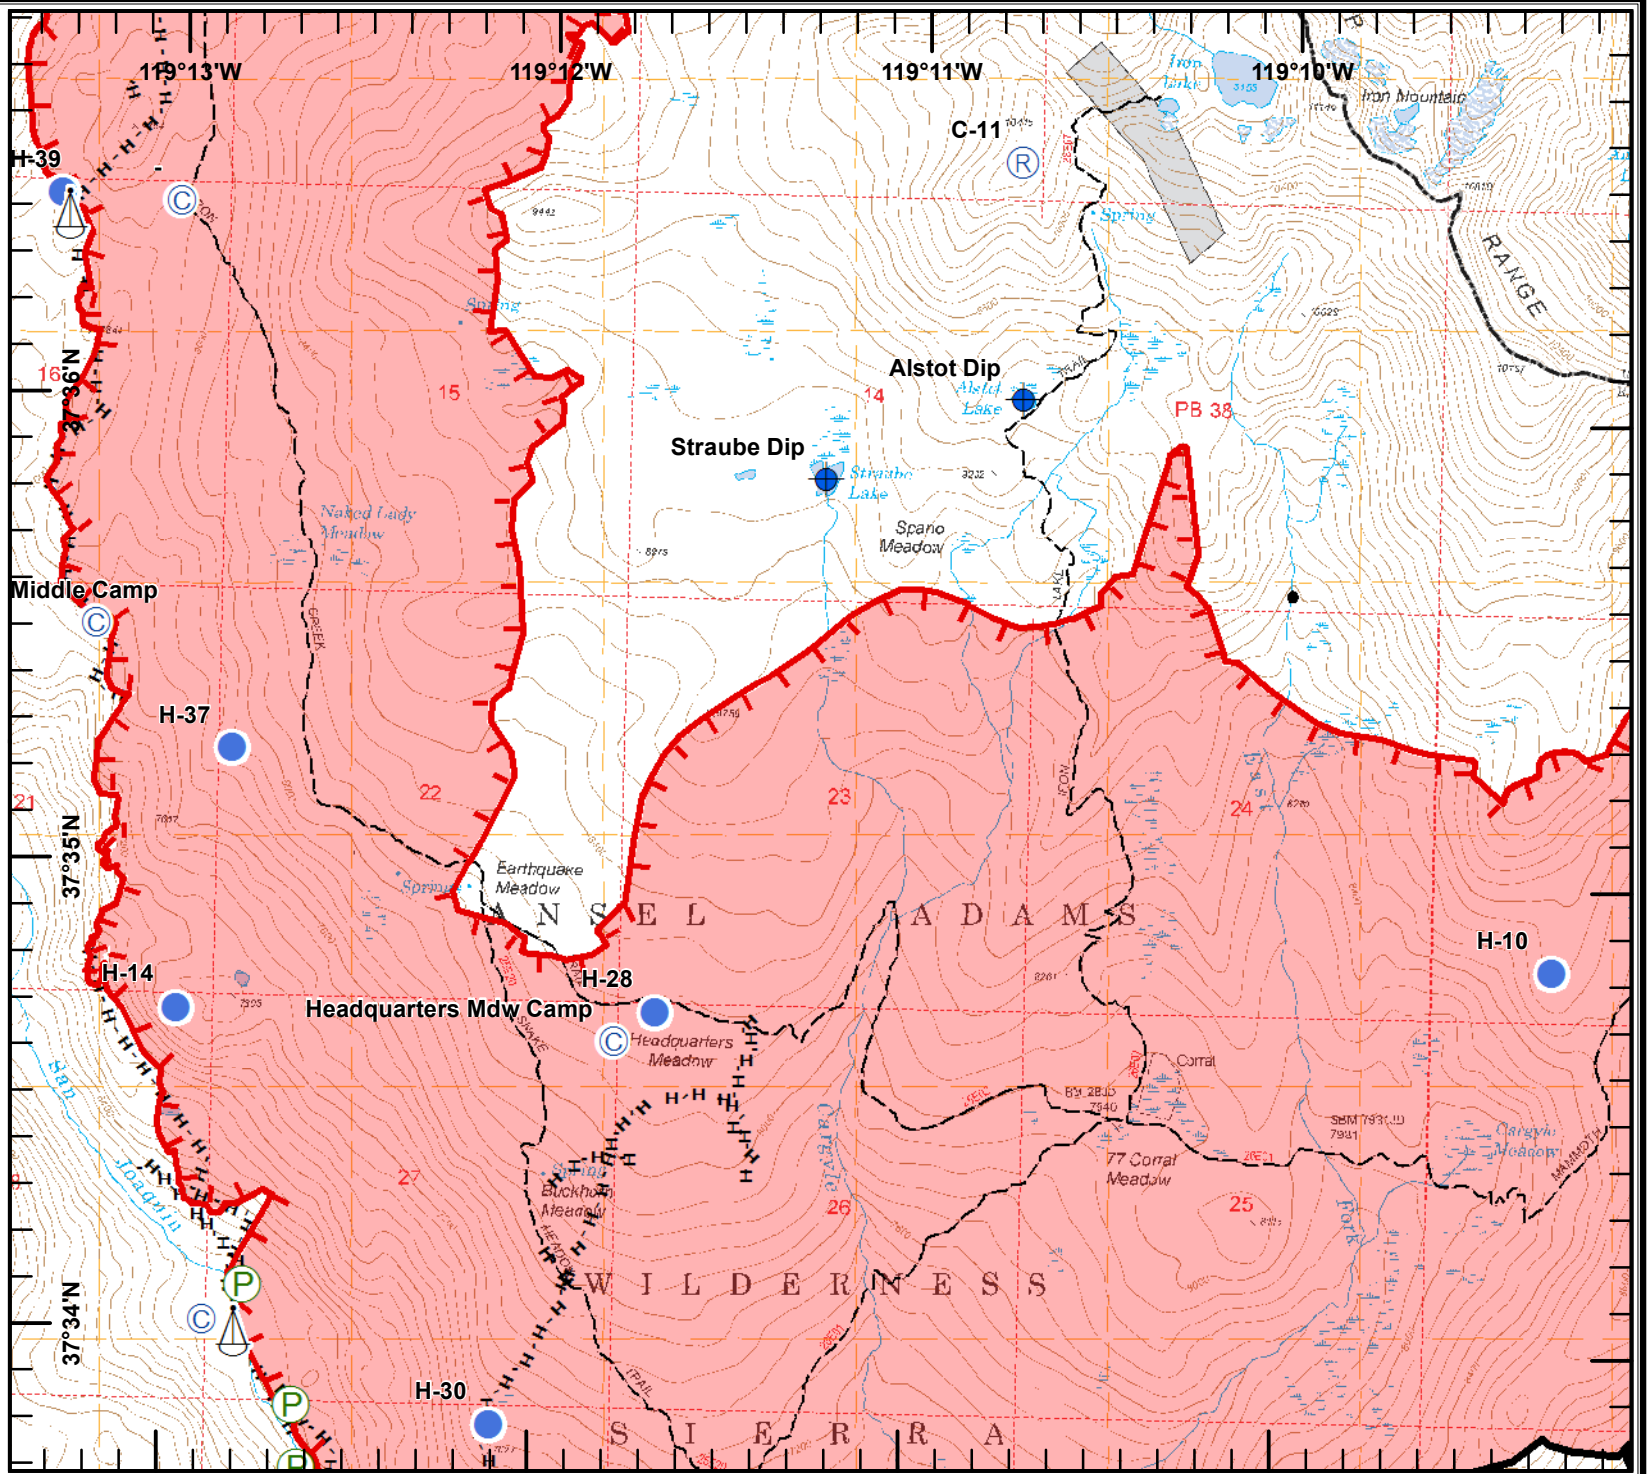

-  Uncontrolled Fire Edge
-  Completed Hand Line
-  Roads
-  Trails
-  Fire Perimeter
-  Wilderness Boundary

JDuke  
8/30/2018  
1800 Hours

# IAP MAP

Lions Fire  
CA-SNF-000493

August 31 - Sept. 4, 2018

12,990 Acres

Page 4

-  Camp
-  Dip
-  Fire Origin
-  Helispot
-  Mobile Weather Unit
-  Pump
-  Repeater
-  Sling Site
-  Spot Fire
-  Value at Risk
-  Division Break
-  Uncontrolled Fire Edge
-  Completed Line
-  Completed Hand Line
-  Trails
-  Forest Boundary
-  Fire Perimeter
-  Wilderness Boundary

# IAP MAP

Lions Fire  
CA-SNF-000493

August 31 - Sept. 4, 2018

12,990 Acres

Page 5

- Camp
- Dip
- Fire Origin
- Helispot
- Mobile Weather Unit
- Pump
- Repeater
- Sling Site
- Spot Fire
- Value at Risk
- Division Break

**H** - Completed Hand Line  
**R** - Road as Completed Line

- Roads
- Trails
- Wilderness Boundary

JDuke  
8/30/2018  
1800 Hours