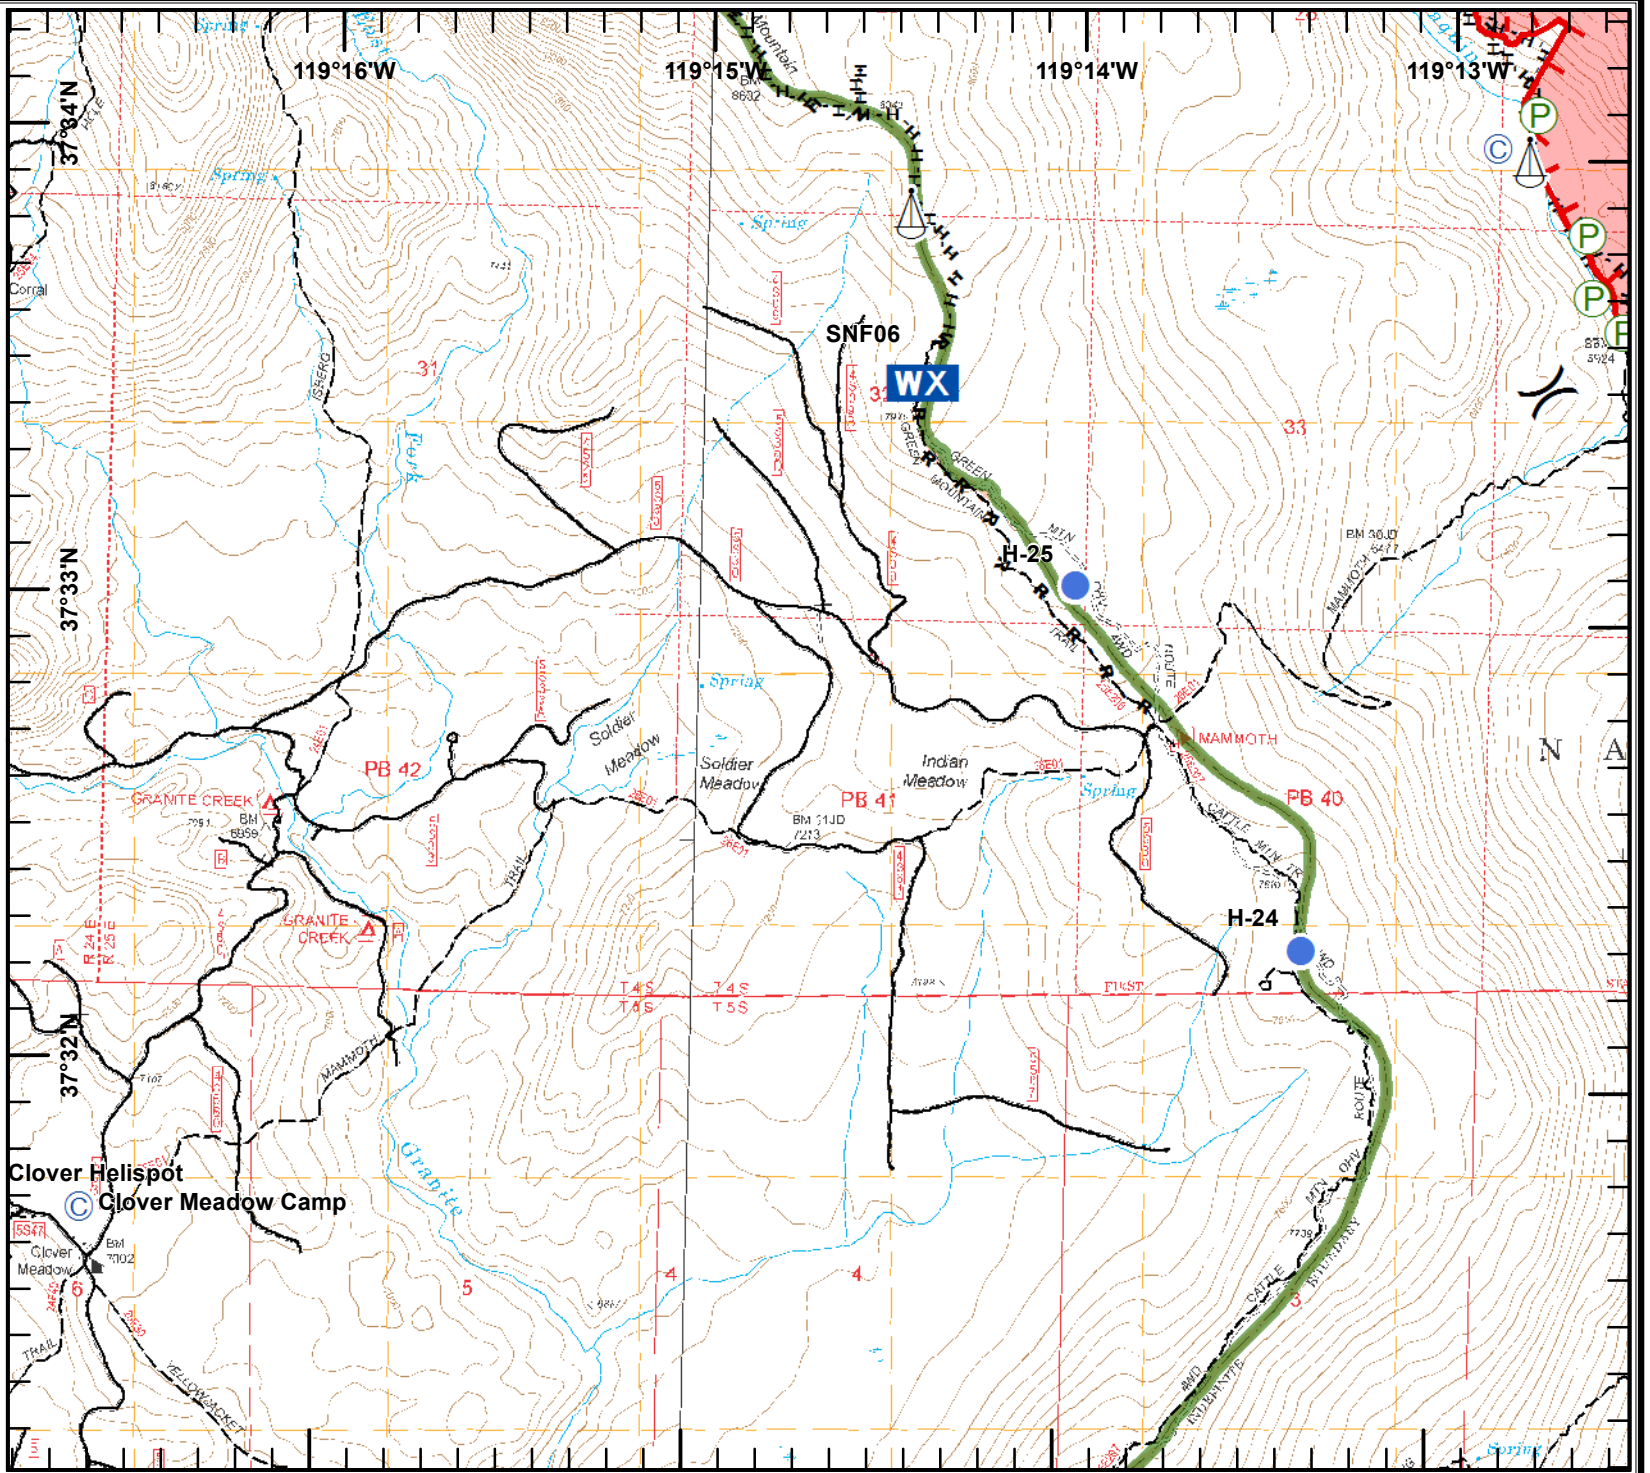

# IAP MAP

Lions Fire  
CA-SNF-000493

August 31 - Sept. 4, 2018

12,990 Acres

Page 5

- Camp
- Dip
- Fire Origin
- Helispot
- Mobile Weather Unit
- Pump
- Repeater
- Sling Site
- Spot Fire
- Value at Risk
- Division Break

**H** - Completed Hand Line  
**R** - Road as Completed Line

- Roads
- Trails
- Wilderness Boundary

JDuke  
8/30/2018  
1800 Hours

# IAP MAP

Lions Fire  
CA-SNF-000493

August 31 - Sept. 4, 2018

12,990 Acres

Page 6

-  Camp
-  Dip
-  Fire Origin
-  Helispot
-  Mobile Weather Unit
-  Pump
-  Repeater
-  Sling Site
-  Spot Fire
-  Value at Risk
-  Division Break
-  Uncontrolled Fire Edge
-  Completed Line
-  Completed Hand Line
-  Trails
-  Fire Perimeter
-  Wilderness Boundary