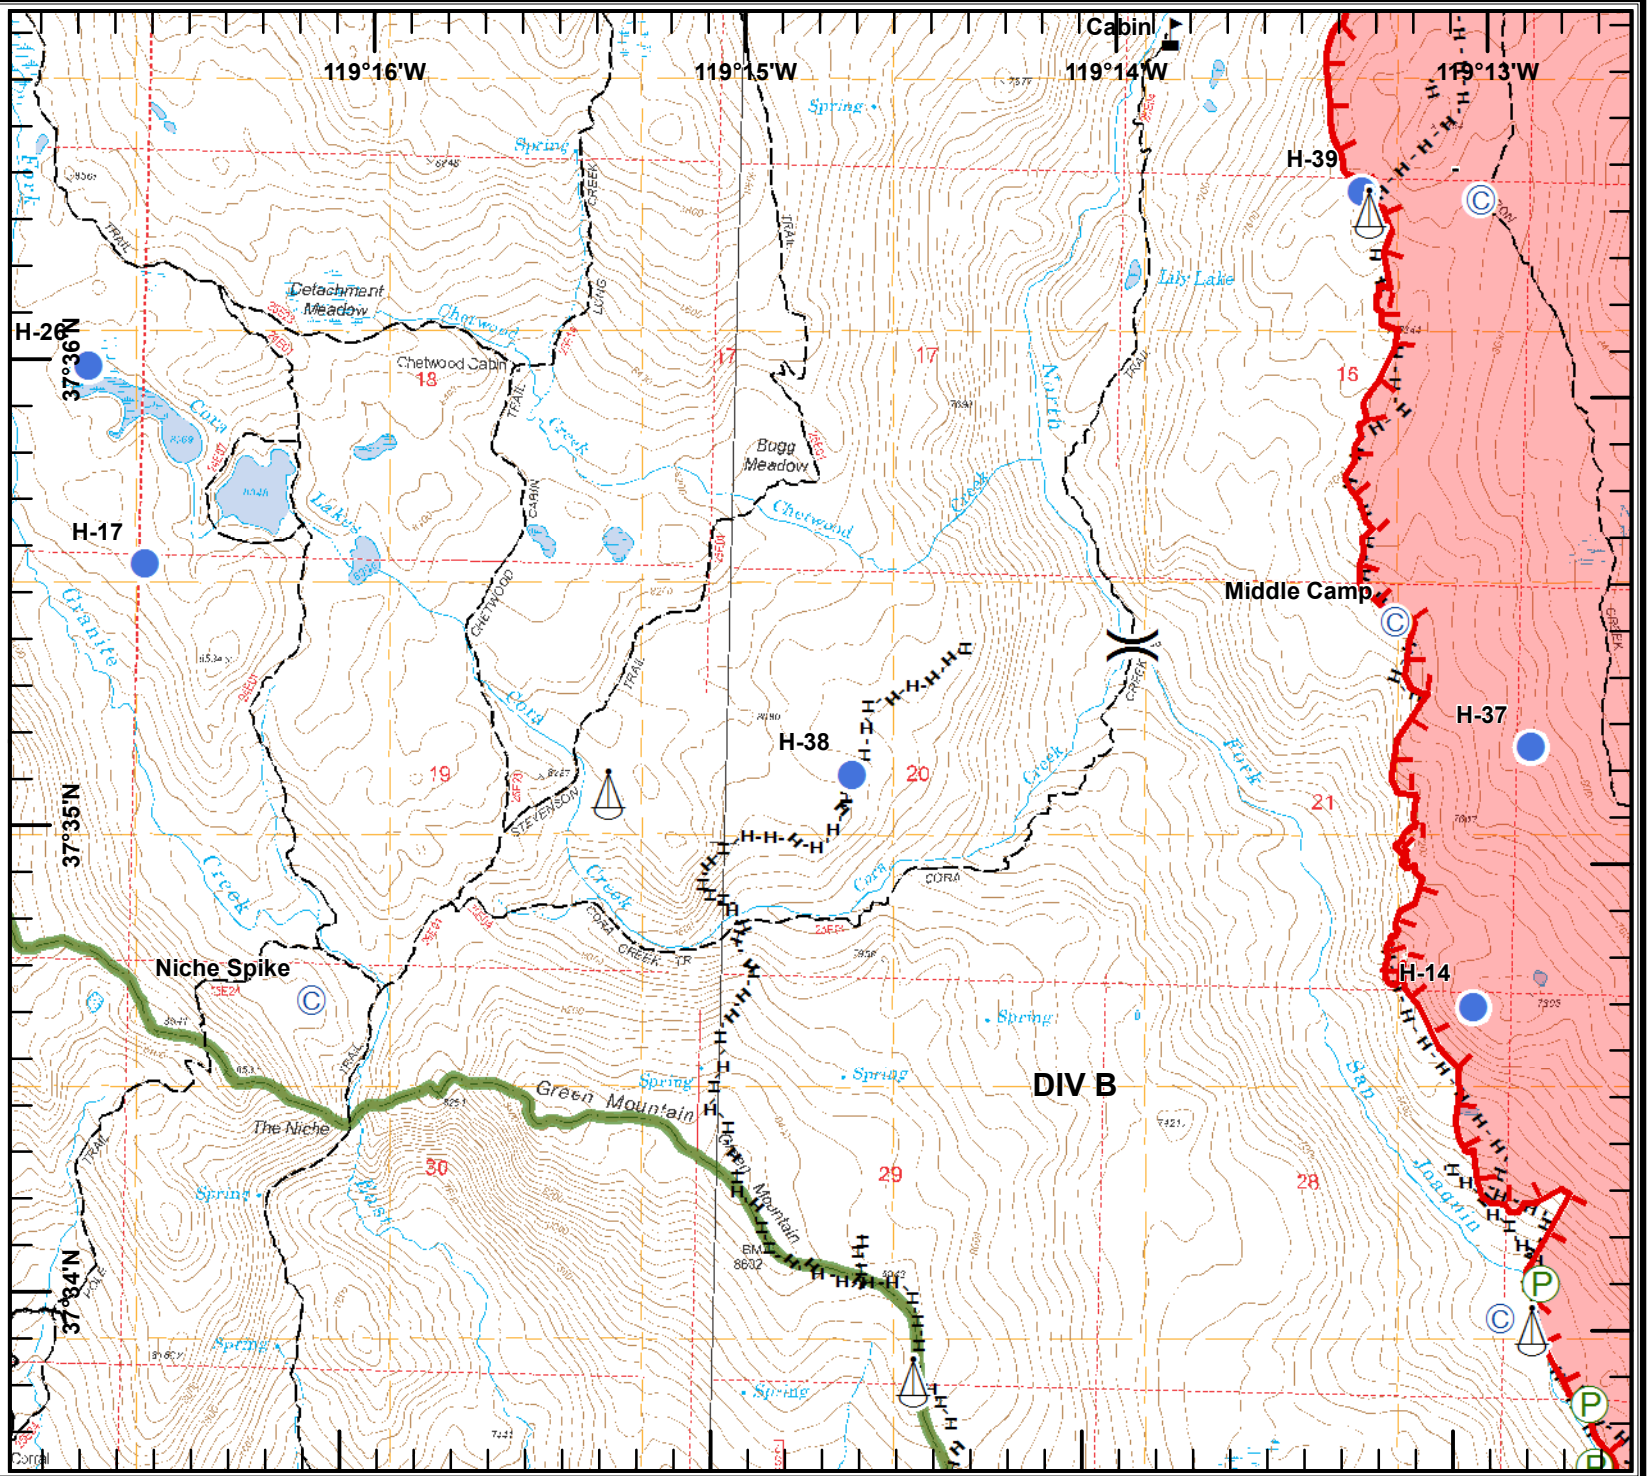

# IAP MAP

Lions Fire  
CA-SNF-000493

August 31 - Sept. 4, 2018

12,990 Acres

Page 3

-  Camp
-  Dip
-  Fire Origin
-  Helispot
-  Mobile Weather Unit
-  Pump
-  Repeater
-  Sling Site
-  Spot Fire
-  Value at Risk
-  Division Break

-  Uncontrolled Fire Edge
-  Completed Hand Line
-  Roads
-  Trails
-  Fire Perimeter
-  Wilderness Boundary

JDuke  
8/30/2018  
1800 Hours

# IAP MAP

Lions Fire  
CA-SNF-000493

August 31 - Sept. 4, 2018

12,990 Acres

Page 4

-  Camp
-  Dip
-  Fire Origin
-  Helispot
-  Mobile Weather Unit
-  Pump
-  Repeater
-  Sling Site
-  Spot Fire
-  Value at Risk
-  Division Break
-  Uncontrolled Fire Edge
-  Completed Line
-  Completed Hand Line
-  Trails
-  Forest Boundary
-  Fire Perimeter
-  Wilderness Boundary

**H** - Completed Hand Line  
**R** - Road as Completed Line

- Roads
- Trails
- Wilderness Boundary

JDuke  
8/30/2018  
1800 Hours