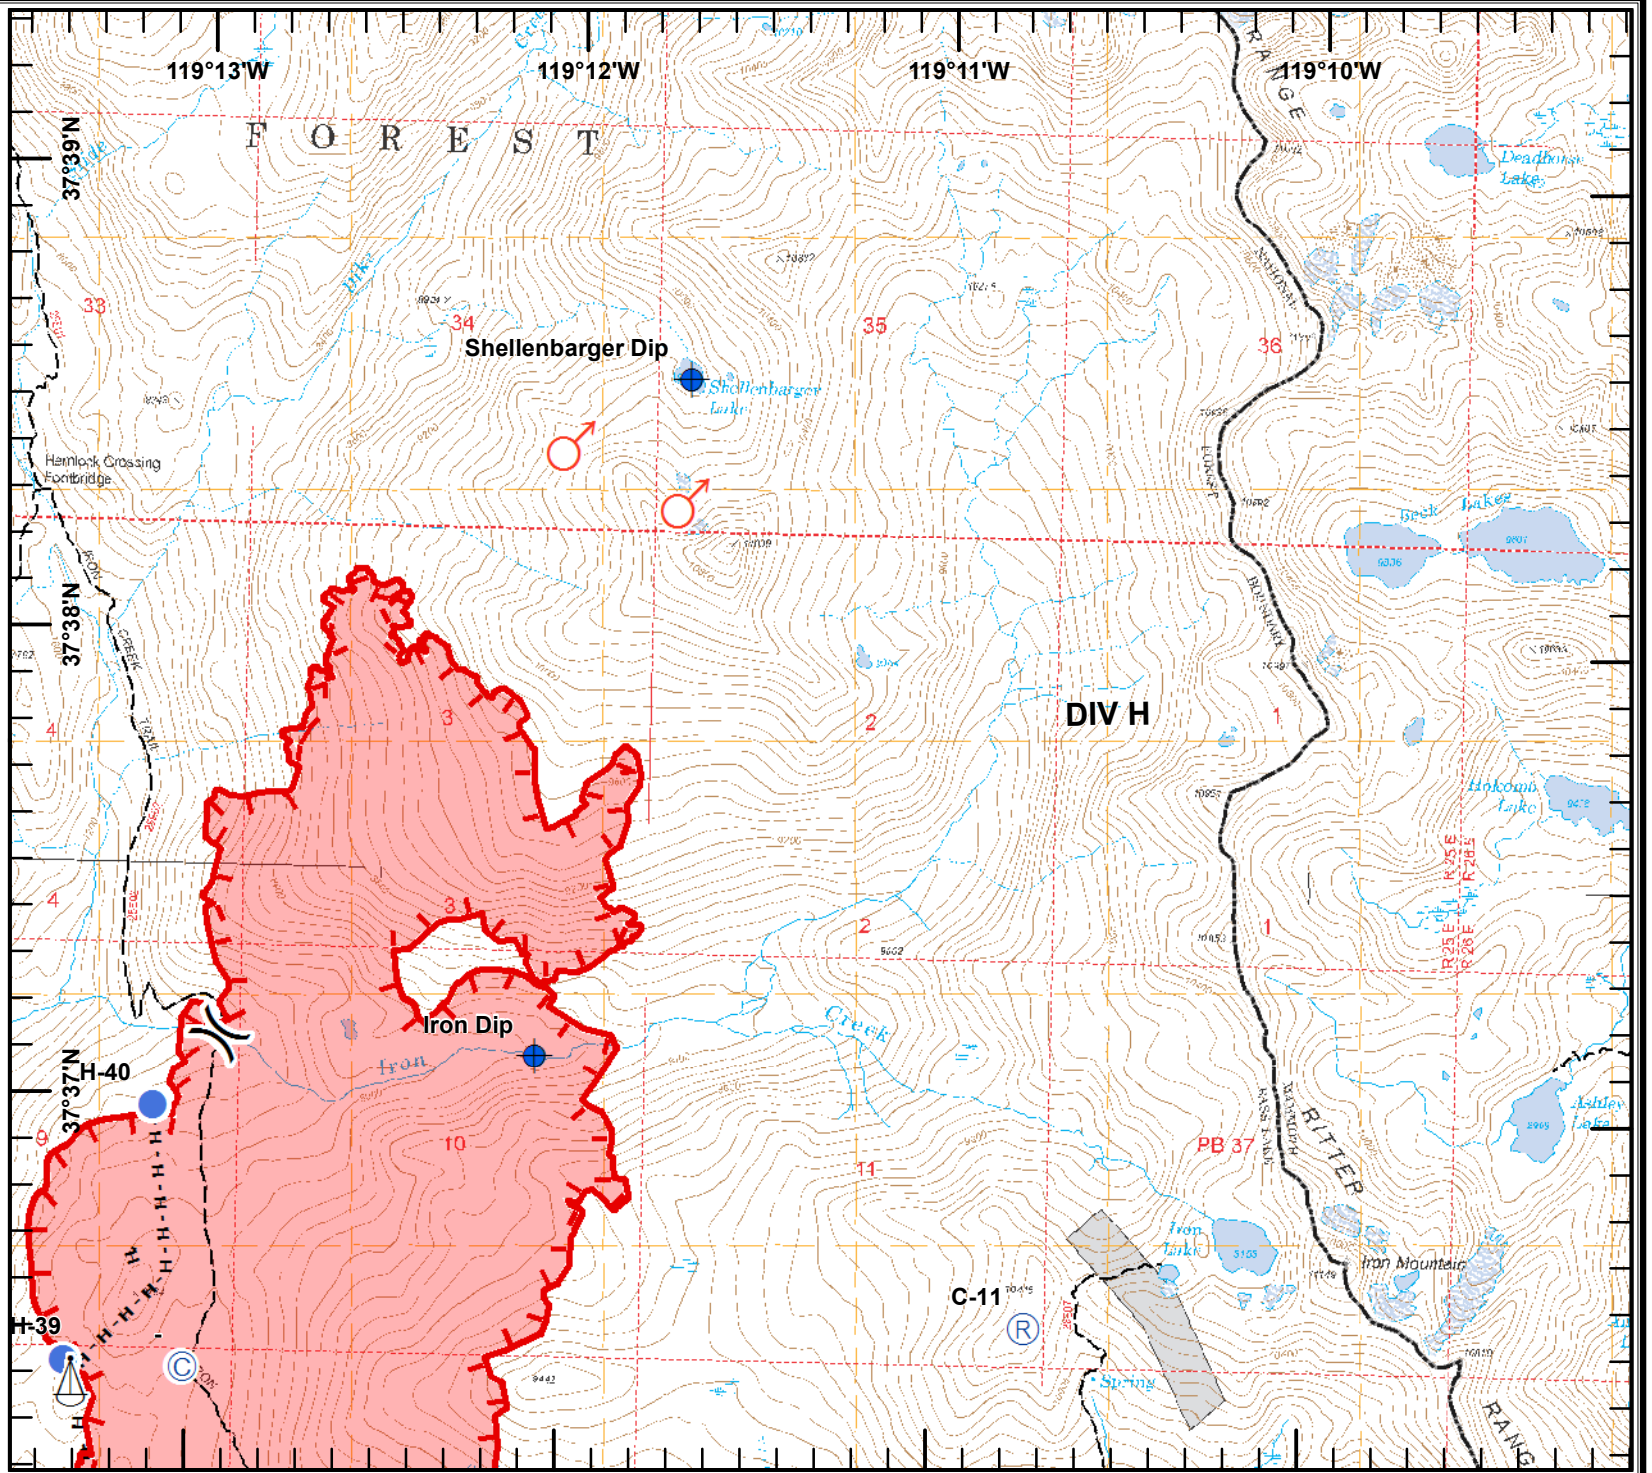

# IAP MAP

Lions Fire  
CA-SNF-000493

August 31 - Sept. 4, 2018

12,990 Acres

Page 2

- © Camp
- ⊕ Dip
- ⊗ Fire Origin
- Helispot
- WX Mobile Weather Unit
- P Pump
- R Repeater
- ⚓ Sling Site
- ♂ Spot Fire
- ⚠ Value at Risk
- ) Division Break

- ▬ Uncontrolled Fire Edge
- - - Trails
- - - Forest Boundary
- Fire Perimeter
- ▭ Wilderness Boundary

Miles

0 0.25 0.5

JDuke  
8/30/2018  
1800 Hours

-  Uncontrolled Fire Edge
-  Completed Hand Line
-  Roads
-  Trails
-  Fire Perimeter
-  Wilderness Boundary

JDuke  
8/30/2018  
1800 Hours

**H** - Completed Hand Line  
**R** - Road as Completed Line

- Roads
- Trails
- Wilderness Boundary

JDuke  
8/30/2018  
1800 Hours