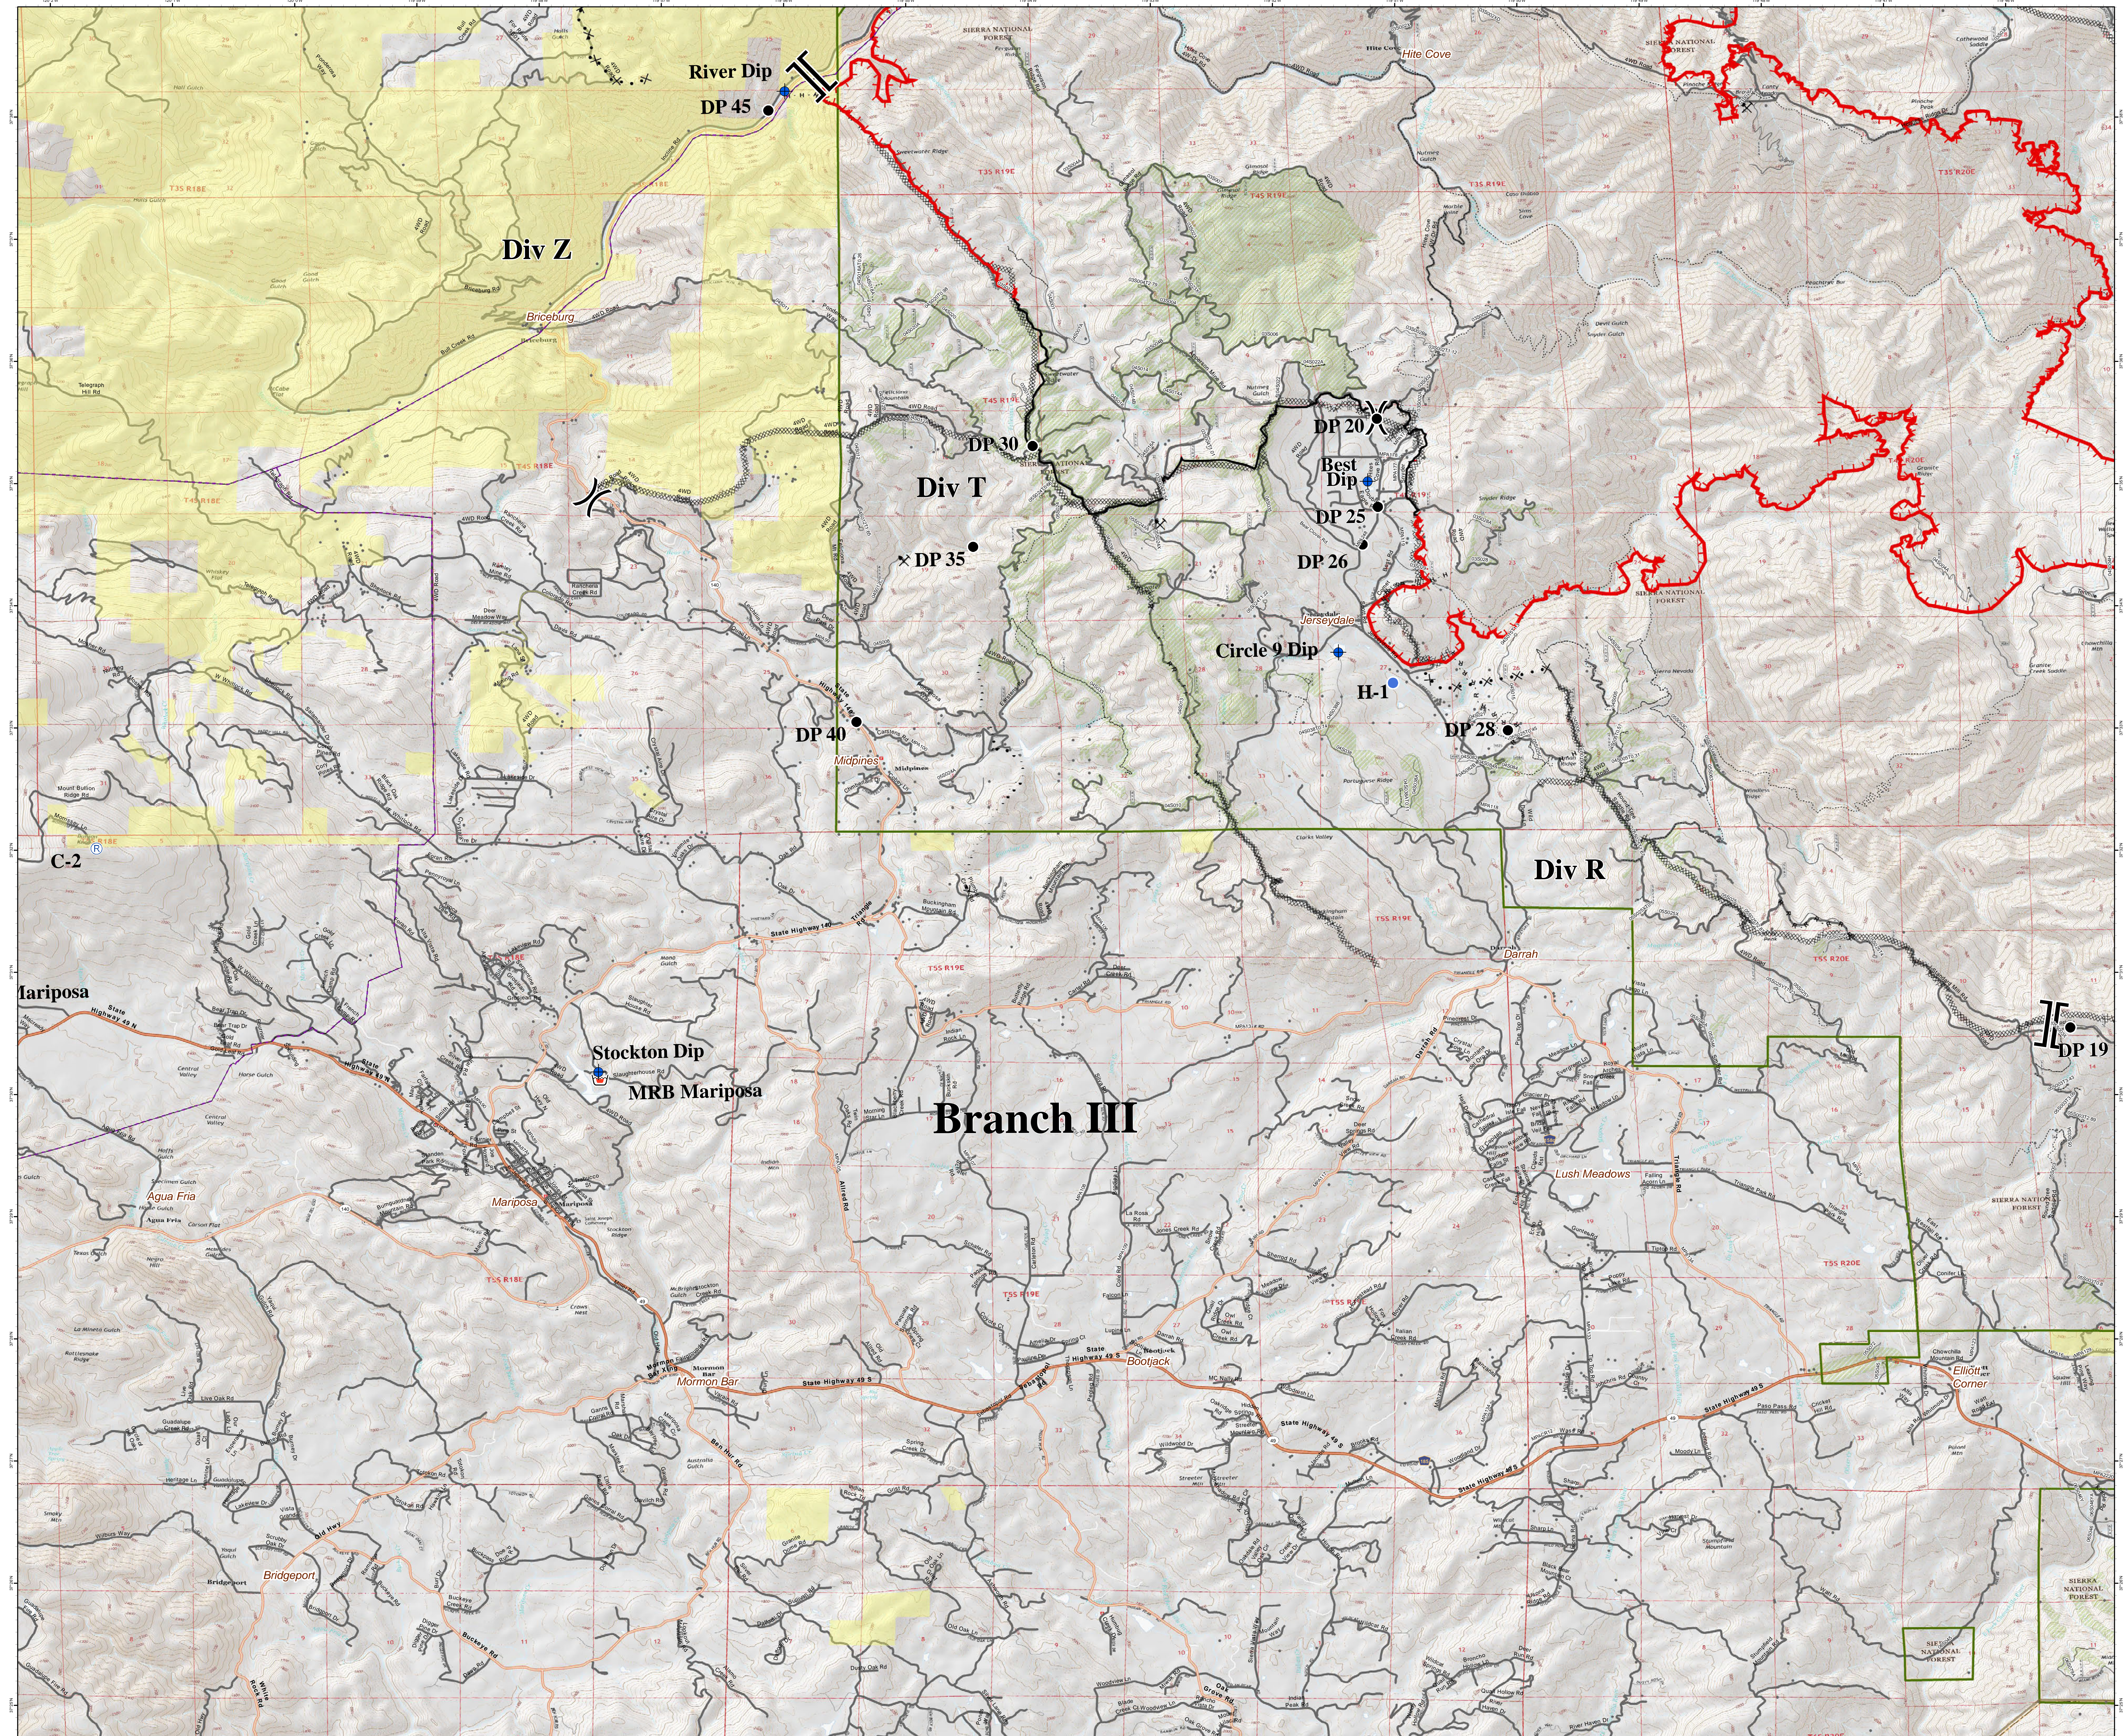

OPS Branch V

Ferguson
CA-SNF-000745
07/23/2018
0600

- Dip Site
- Drop Point
- Hotspot
- Repeater
- Division Break
- Branch Break
- Mine Hazard
- Powerline 1-100 Volts
- Uncontrolled Fire Edge
- Completed Line
- Completed Dozer Line
- Completed Hand Line
- Proposed Dozer Line
- Trail
- Forest Boundary
- Historic Fuel Treatment
- BLM Land
- National Parks Boundary

OPS Branch III

Ferguson
CA-SNF-000745
07/23/2018
0600

- Dip Site
- Drop Point
- Helispot
- Repeater
- Retardant/Mud Pit
- Division Break
- Branch Break
- Mine Hazard
- Powerline 1-100 Volts
- Uncontrolled Fire Edge
- Completed Line
- Completed Dzer Line
- Completed Hand Line
- Road as Completed Line
- Proposed Dzer Line
- Trail
- Forest Boundary
- Historic Fuel Treatment
- BLM Land
- National Parks Boundary

OPS Branch II

Ferguson
CA-SNF-000745
07/23/2018
0600

- Drop Point
- Helipoint
- Repeater
- Water Source
- Division Break
- Branch Break
- Mine Hazard
- Uncontrolled Fire Edge
- Completed Dozer Line
- Completed Hand Line
- Road as Completed Line
- Proposed Dozer Line
- Trail
- Forest Boundary
- Historic Fuel Treatment
- BLM Land
- National Parks Boundary