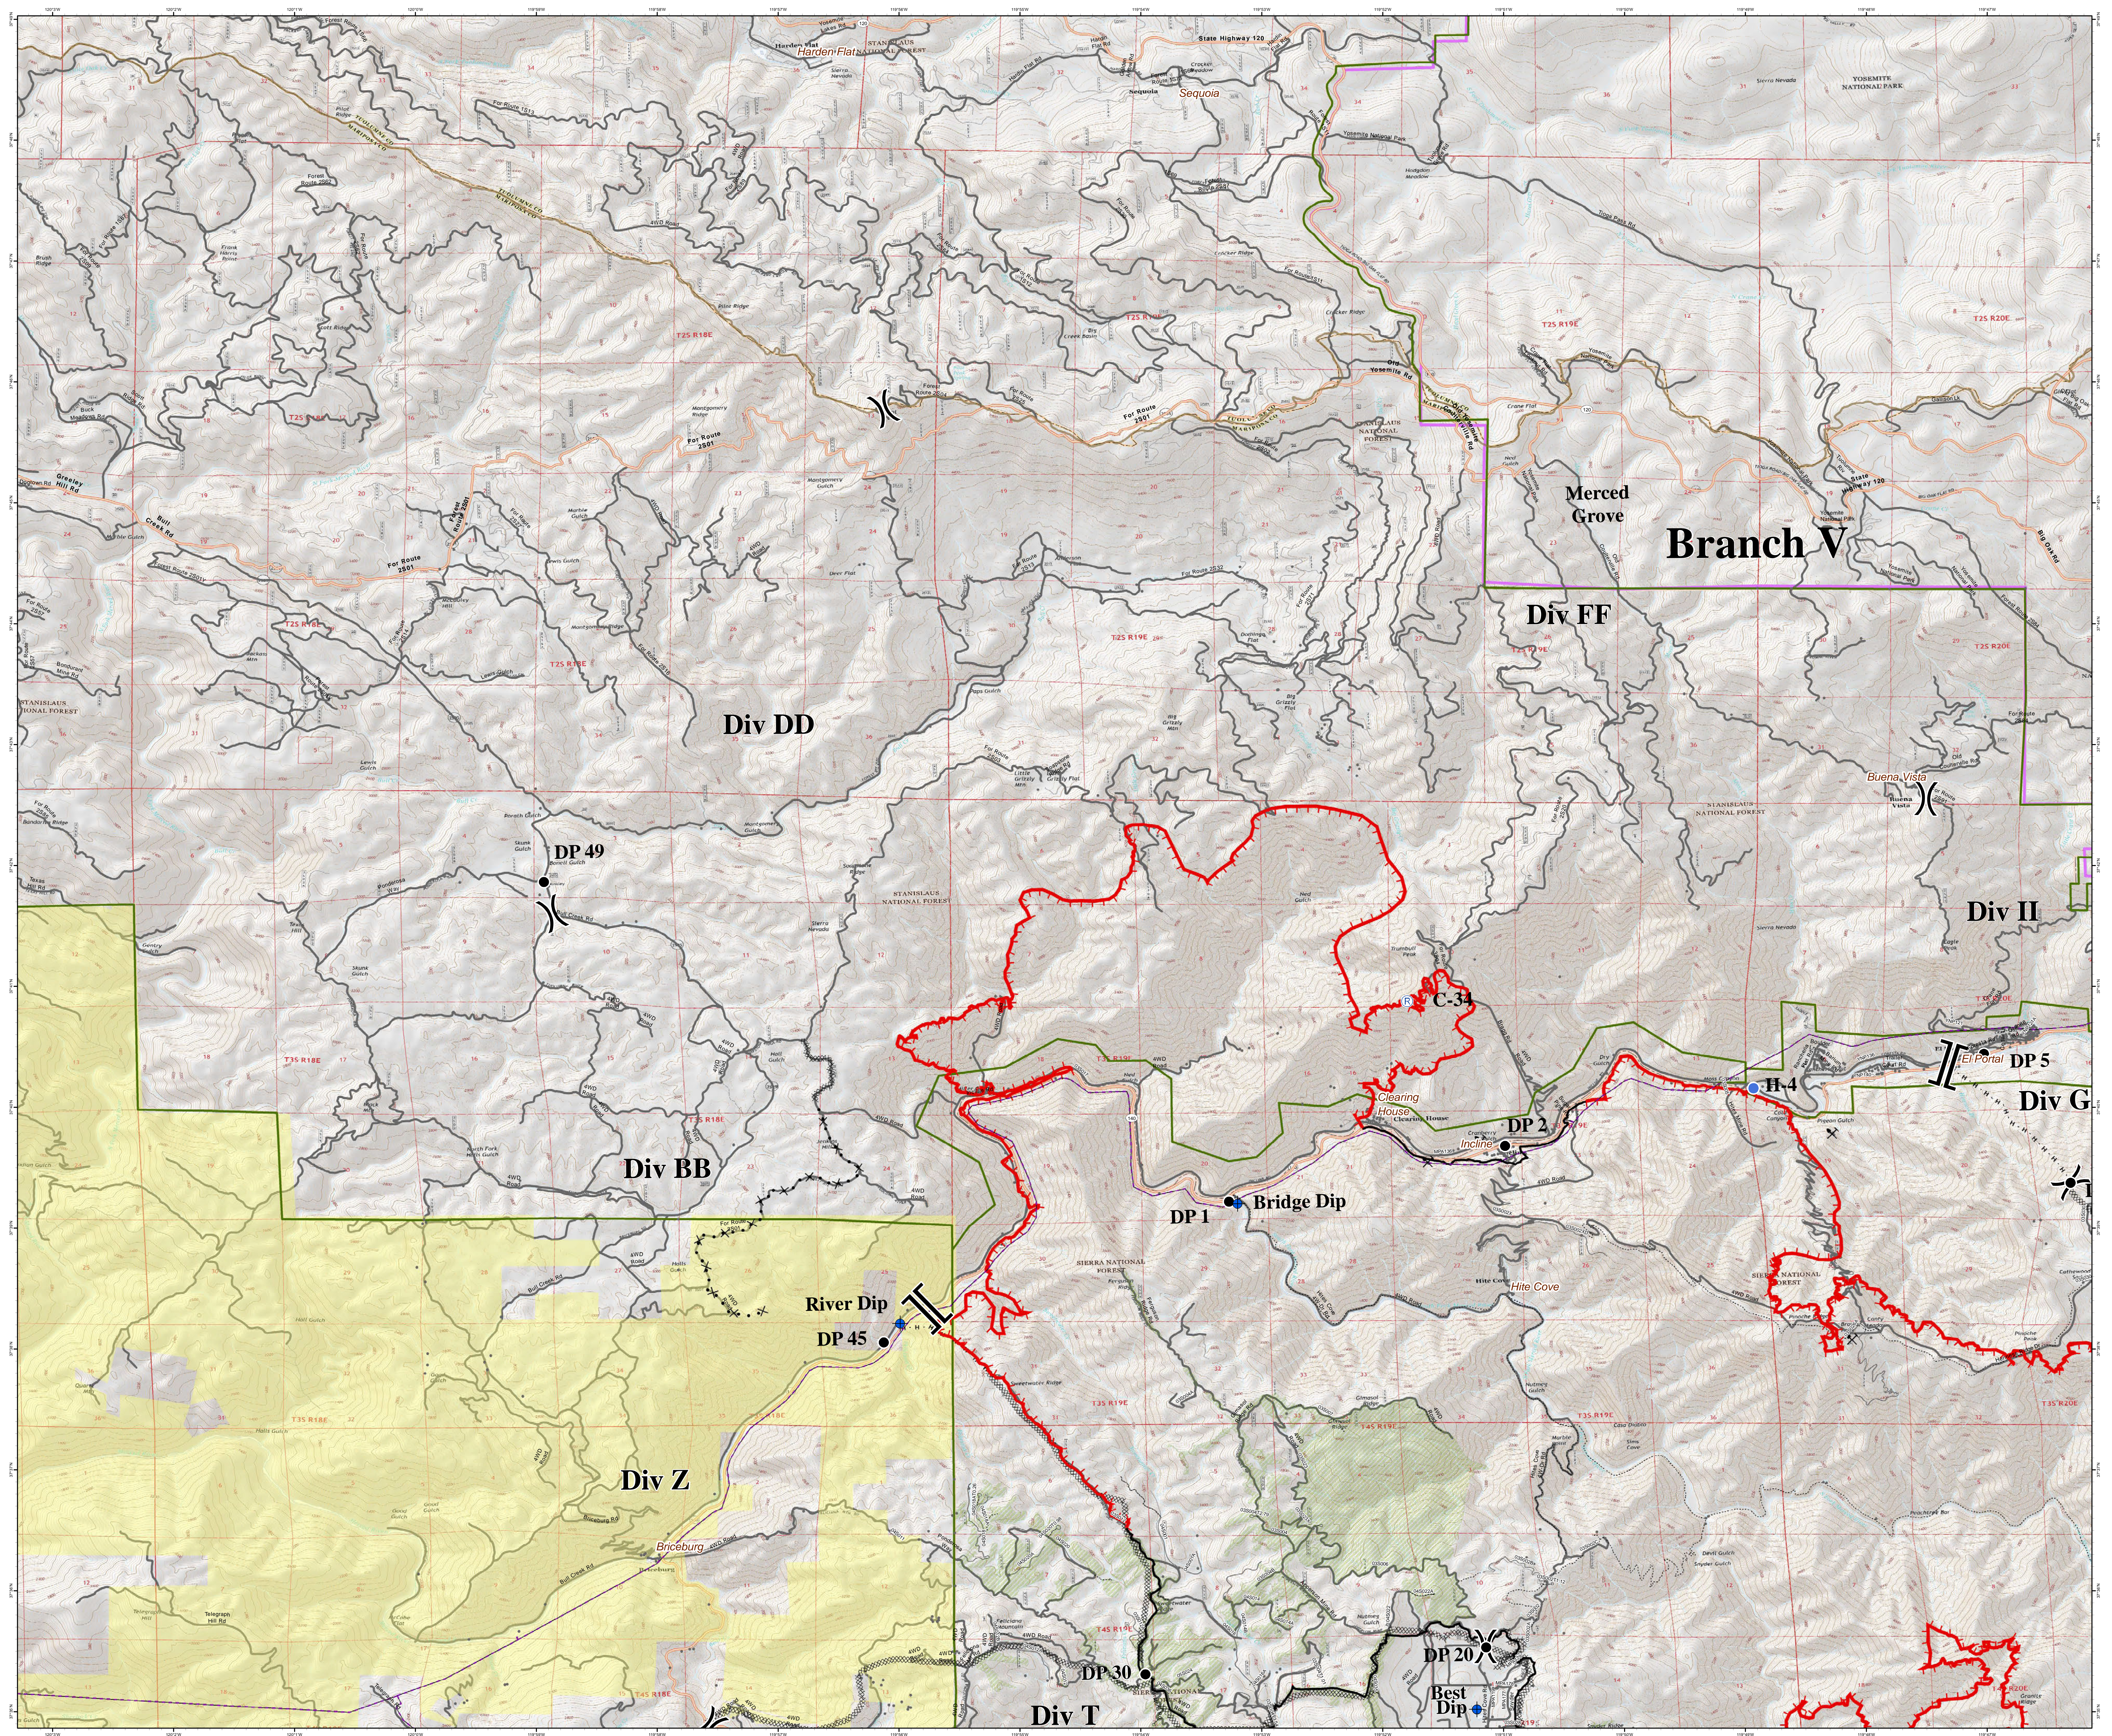

OPS Branch V

Ferguson
CA-SNF-000745
07/23/2018
0600

- Dip Site
- Drop Point
- Hotspot
- Repeater
- Division Break
- Branch Break
- Mine Hazard
- Powerline 1-100 Volts
- Uncontrolled Fire Edge
- Completed Line
- Completed Dozer Line
- Completed Hand Line
- Proposed Dozer Line
- Trail
- Forest Boundary
- Historic Fuel Treatment
- BLM Land
- National Parks Boundary

OPS Branch III

Ferguson
CA-SNF-000745
07/23/2018
0600

- Dip Site
- Drop Point
- Helispot
- Repeater
- Retardant/Mud Pit
- Division Break
- Branch Break
- Mine Hazard
- Powerline 1-100 Volts
- Uncontrolled Fire Edge
- Completed Line
- Completed Dzer Line
- Completed Hand Line
- Road as Completed Line
- Proposed Dzer Line
- Trail
- Forest Boundary
- Historic Fuel Treatment
- BLM Land
- National Parks Boundary

OPS Branch II

Ferguson
CA-SNF-000745
07/23/2018
0600

- Drop Point
- Helipoint
- Repeater
- Water Source
- Division Break
- Branch Break
- Mine Hazard
- Uncontrolled Fire Edge
- Completed Dozer Line
- Completed Hand Line
- Road as Completed Line
- Proposed Dozer Line
- Trail
- Forest Boundary
- Historic Fuel Treatment
- BLM Land
- National Parks Boundary