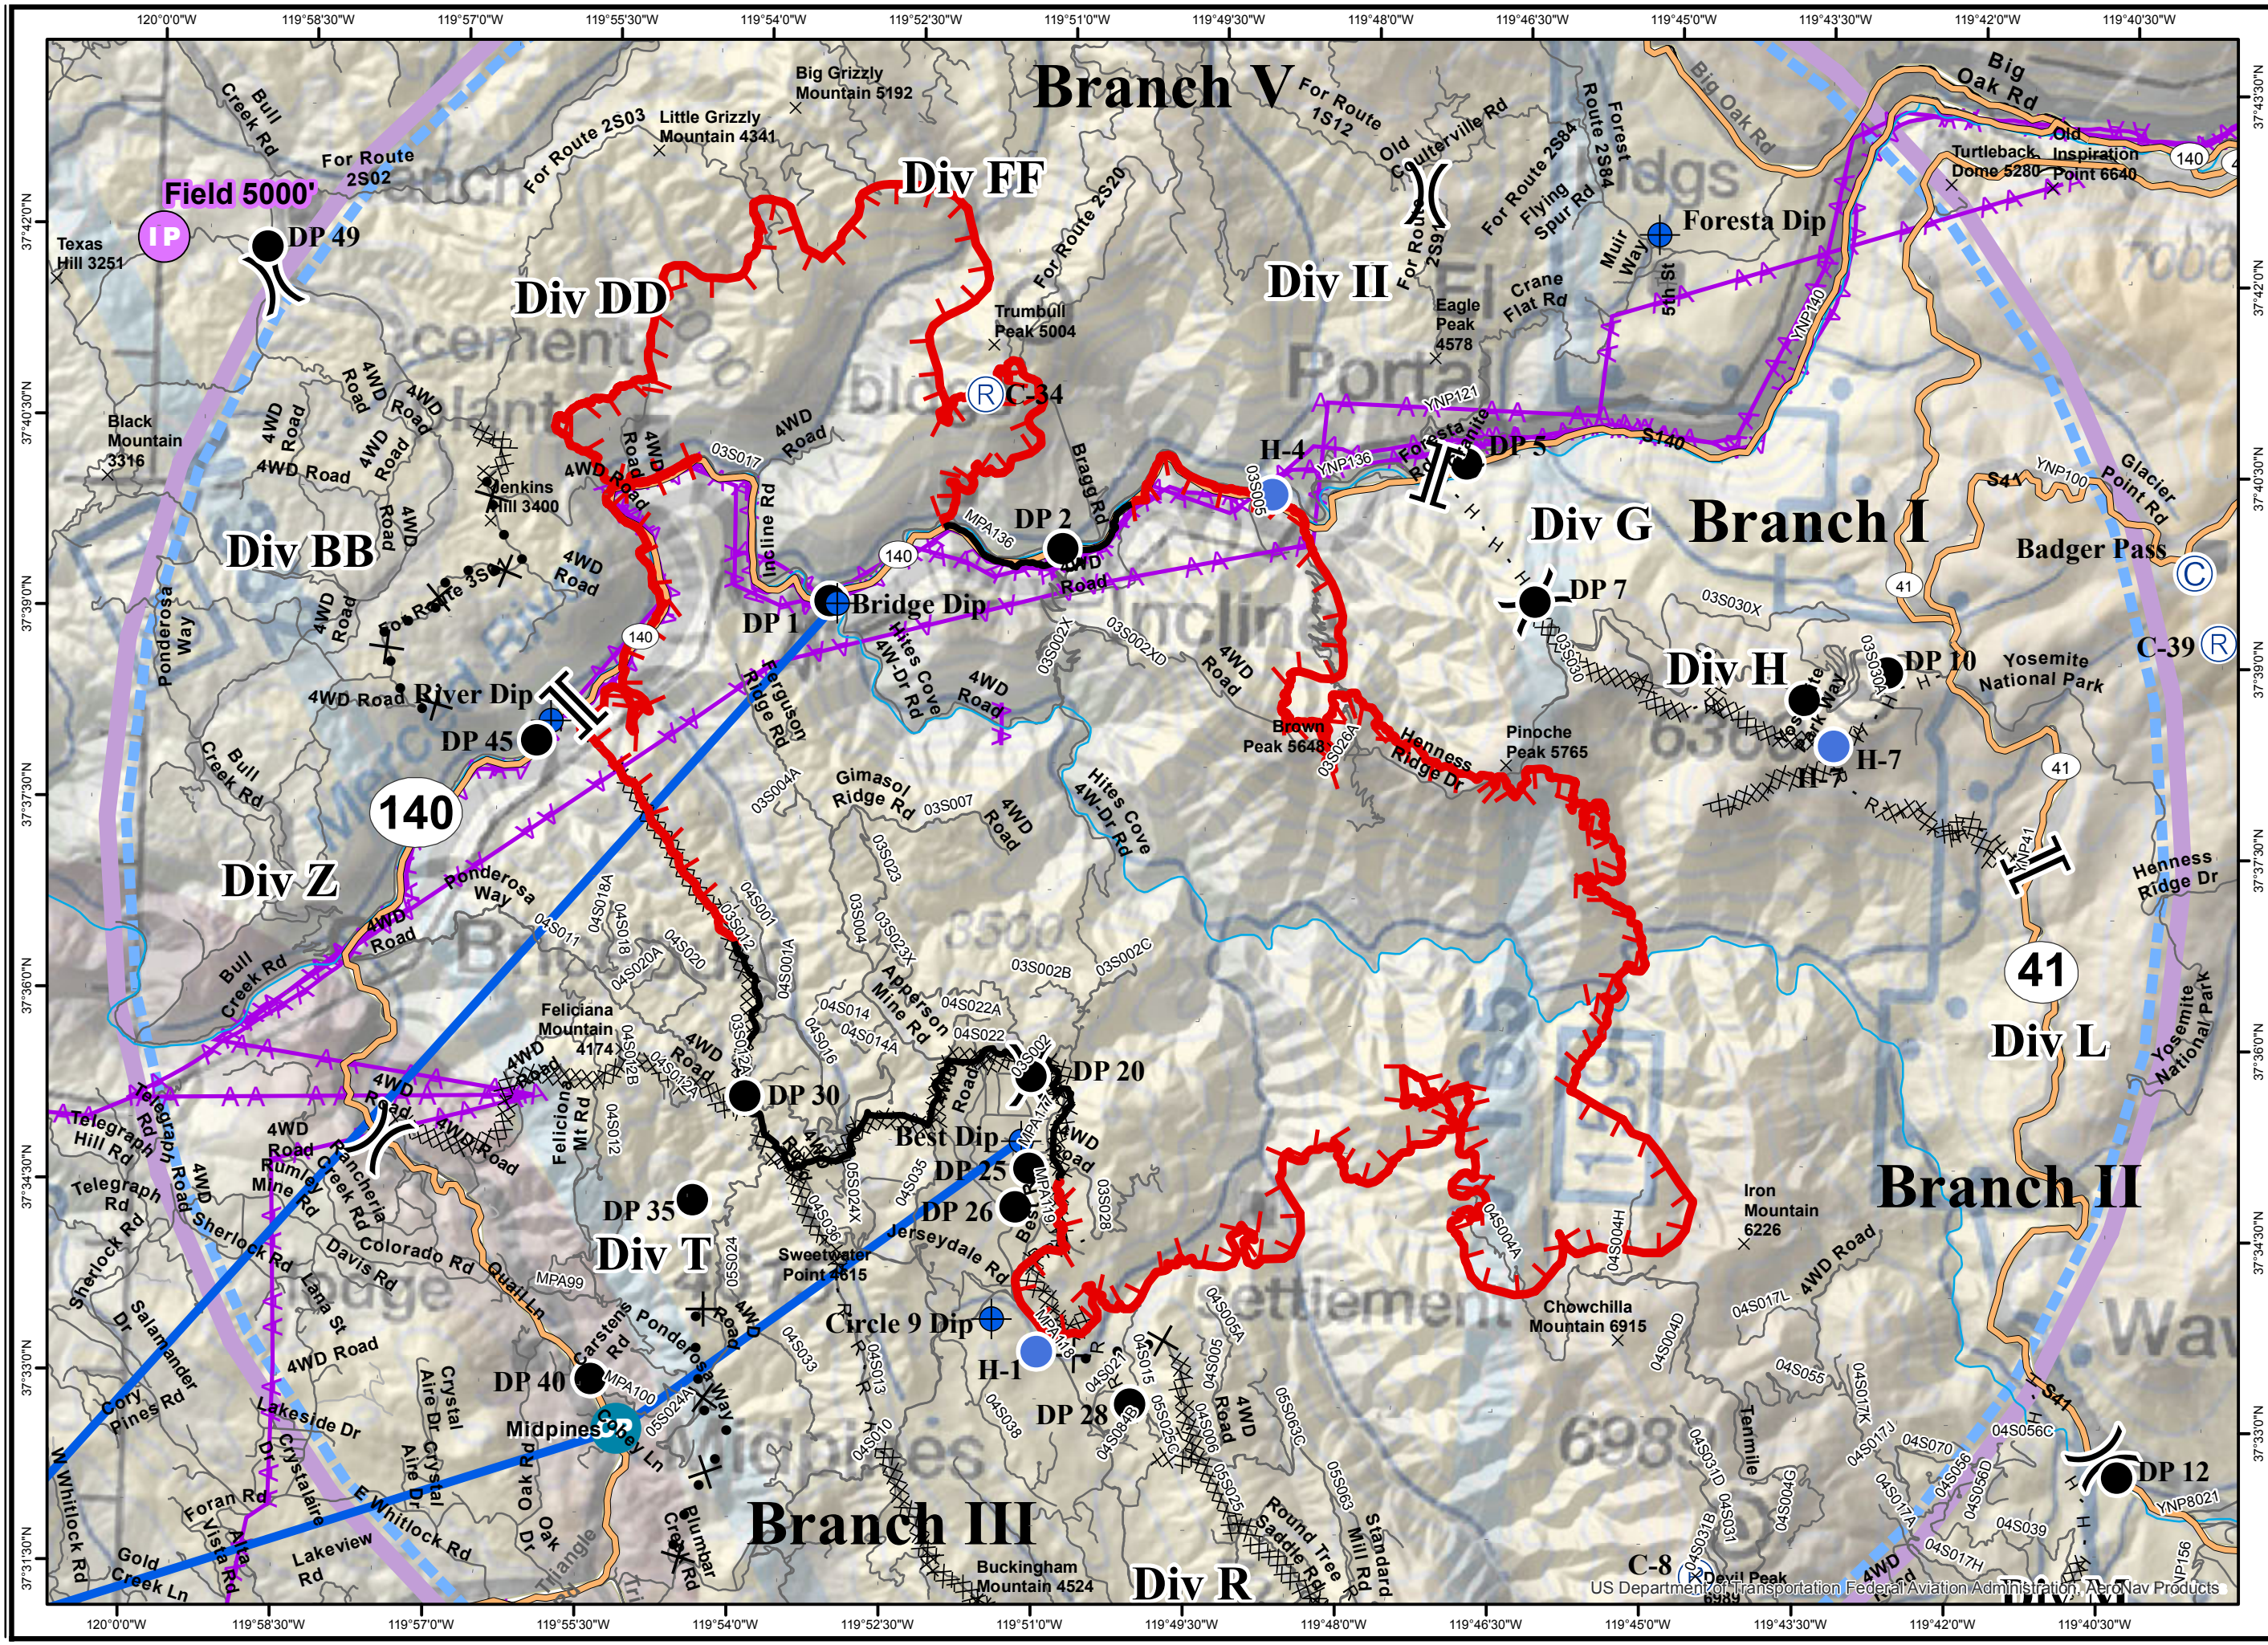

**Air Operations**  
 Ferguson  
 CA-SNF-000745  
 07/23/2018  
 0600

- Check Pt.
- Initiation Pt.
- Summit
- Camp
- Dip Site
- Drop Point
- Helispot
- Repeater
- Division Break
- Branch Break
- Uncontrolled Fire Edge
- Completed Line
- Completed Dozer Line
- Completed Hand Line
- Road as Completed Line
- Proposed Dozer Line
- FlightRoute
- Aviation Obstacle
- TFR

# Ferguson Pilot Location Information

TYPE	NAME	LATITUDE	LONGITUDE	TYPE	NAME	LATITUDE	LONGITUDE
Check Point		37 32.669	119 55.126	Drop Point	DP-26	37 34.503	119 51.265
Dip Site	Stockton	37 30.238	119 57.566	Drop Point	DP-28	37 32.983	119 50.076
Dip Site	Best	37 35.02	119 51.223	Drop Point	DP-30	37 35.309	119 53.964
Dip Site	Bridge Dip	37 39.202	119 53.201	Drop Point	DP-35	37 34.483	119 54.447
Dip Site	Circle 9	37 33.619	119 51.461	Drop Point	DP-40	37 33.052	119 55.404
Dip Site	Foresta	37 42.288	119 45.182	Drop Point	Dp-45	37 38.055	119 56.125
Dip Site	River Dip	37 38.212	119 55.993	Drop Point	DP-5	37 40.442	119 47.027
Drop Point	DP-1	37 39.218	119 53.271	Drop Point	DP-7	37 39.383	119 46.325
Drop Point	Dp-10	37 38.902	119 42.829	Heli Base		37 30.614	120 2.445
Drop Point	DP-12	37 32.628	119 40.32	Heli Spot	H-1	37 33.37	119 51.003
Drop Point	DP-14	37 28.476	119 38.448	Heli Spot	H-4	37 40.158	119 48.933
Drop Point	DP-15	37 30.502	119 40.84	Heli Spot	H-7	37 38.308	119 38.308
Drop Point	DP-2	37 39.68	119 50.996	Initiation Point		37 41.925	119 59.974
Drop Point	DP-20	37 35.532	119 51.146	MRP	Mariposa	37 30.119	119 57.504
Drop Point	DP-25	37 34.811	119 51.139				
Drop Point	DP-19	37 30.582	119 45.645				
Drop Point	DP-11	37 38.665	119 43.623				

## Radio Frequencies

FREQUENCY	RX	TONE	TX	TONE	AM/FM
AIR TACTICS	169.200		169.200		FM
COMMAND	172.2250		172.2250	(T1) 110.9 (T2) 123.0	FM
AIR TO GROUND TAC	168.400		168.400		FM
AIR TO GROUND COMMAND	169.2875		169.2875		FM
DECK	163.100		163.100		FM
MARIPOSA UNICOM	122.7		122.7		AM
ROTOR VIC	119.225		119.225		AM
BRIEFING VIC	128.225		128.225		
AIR GUARD	168.6250		168.6250		