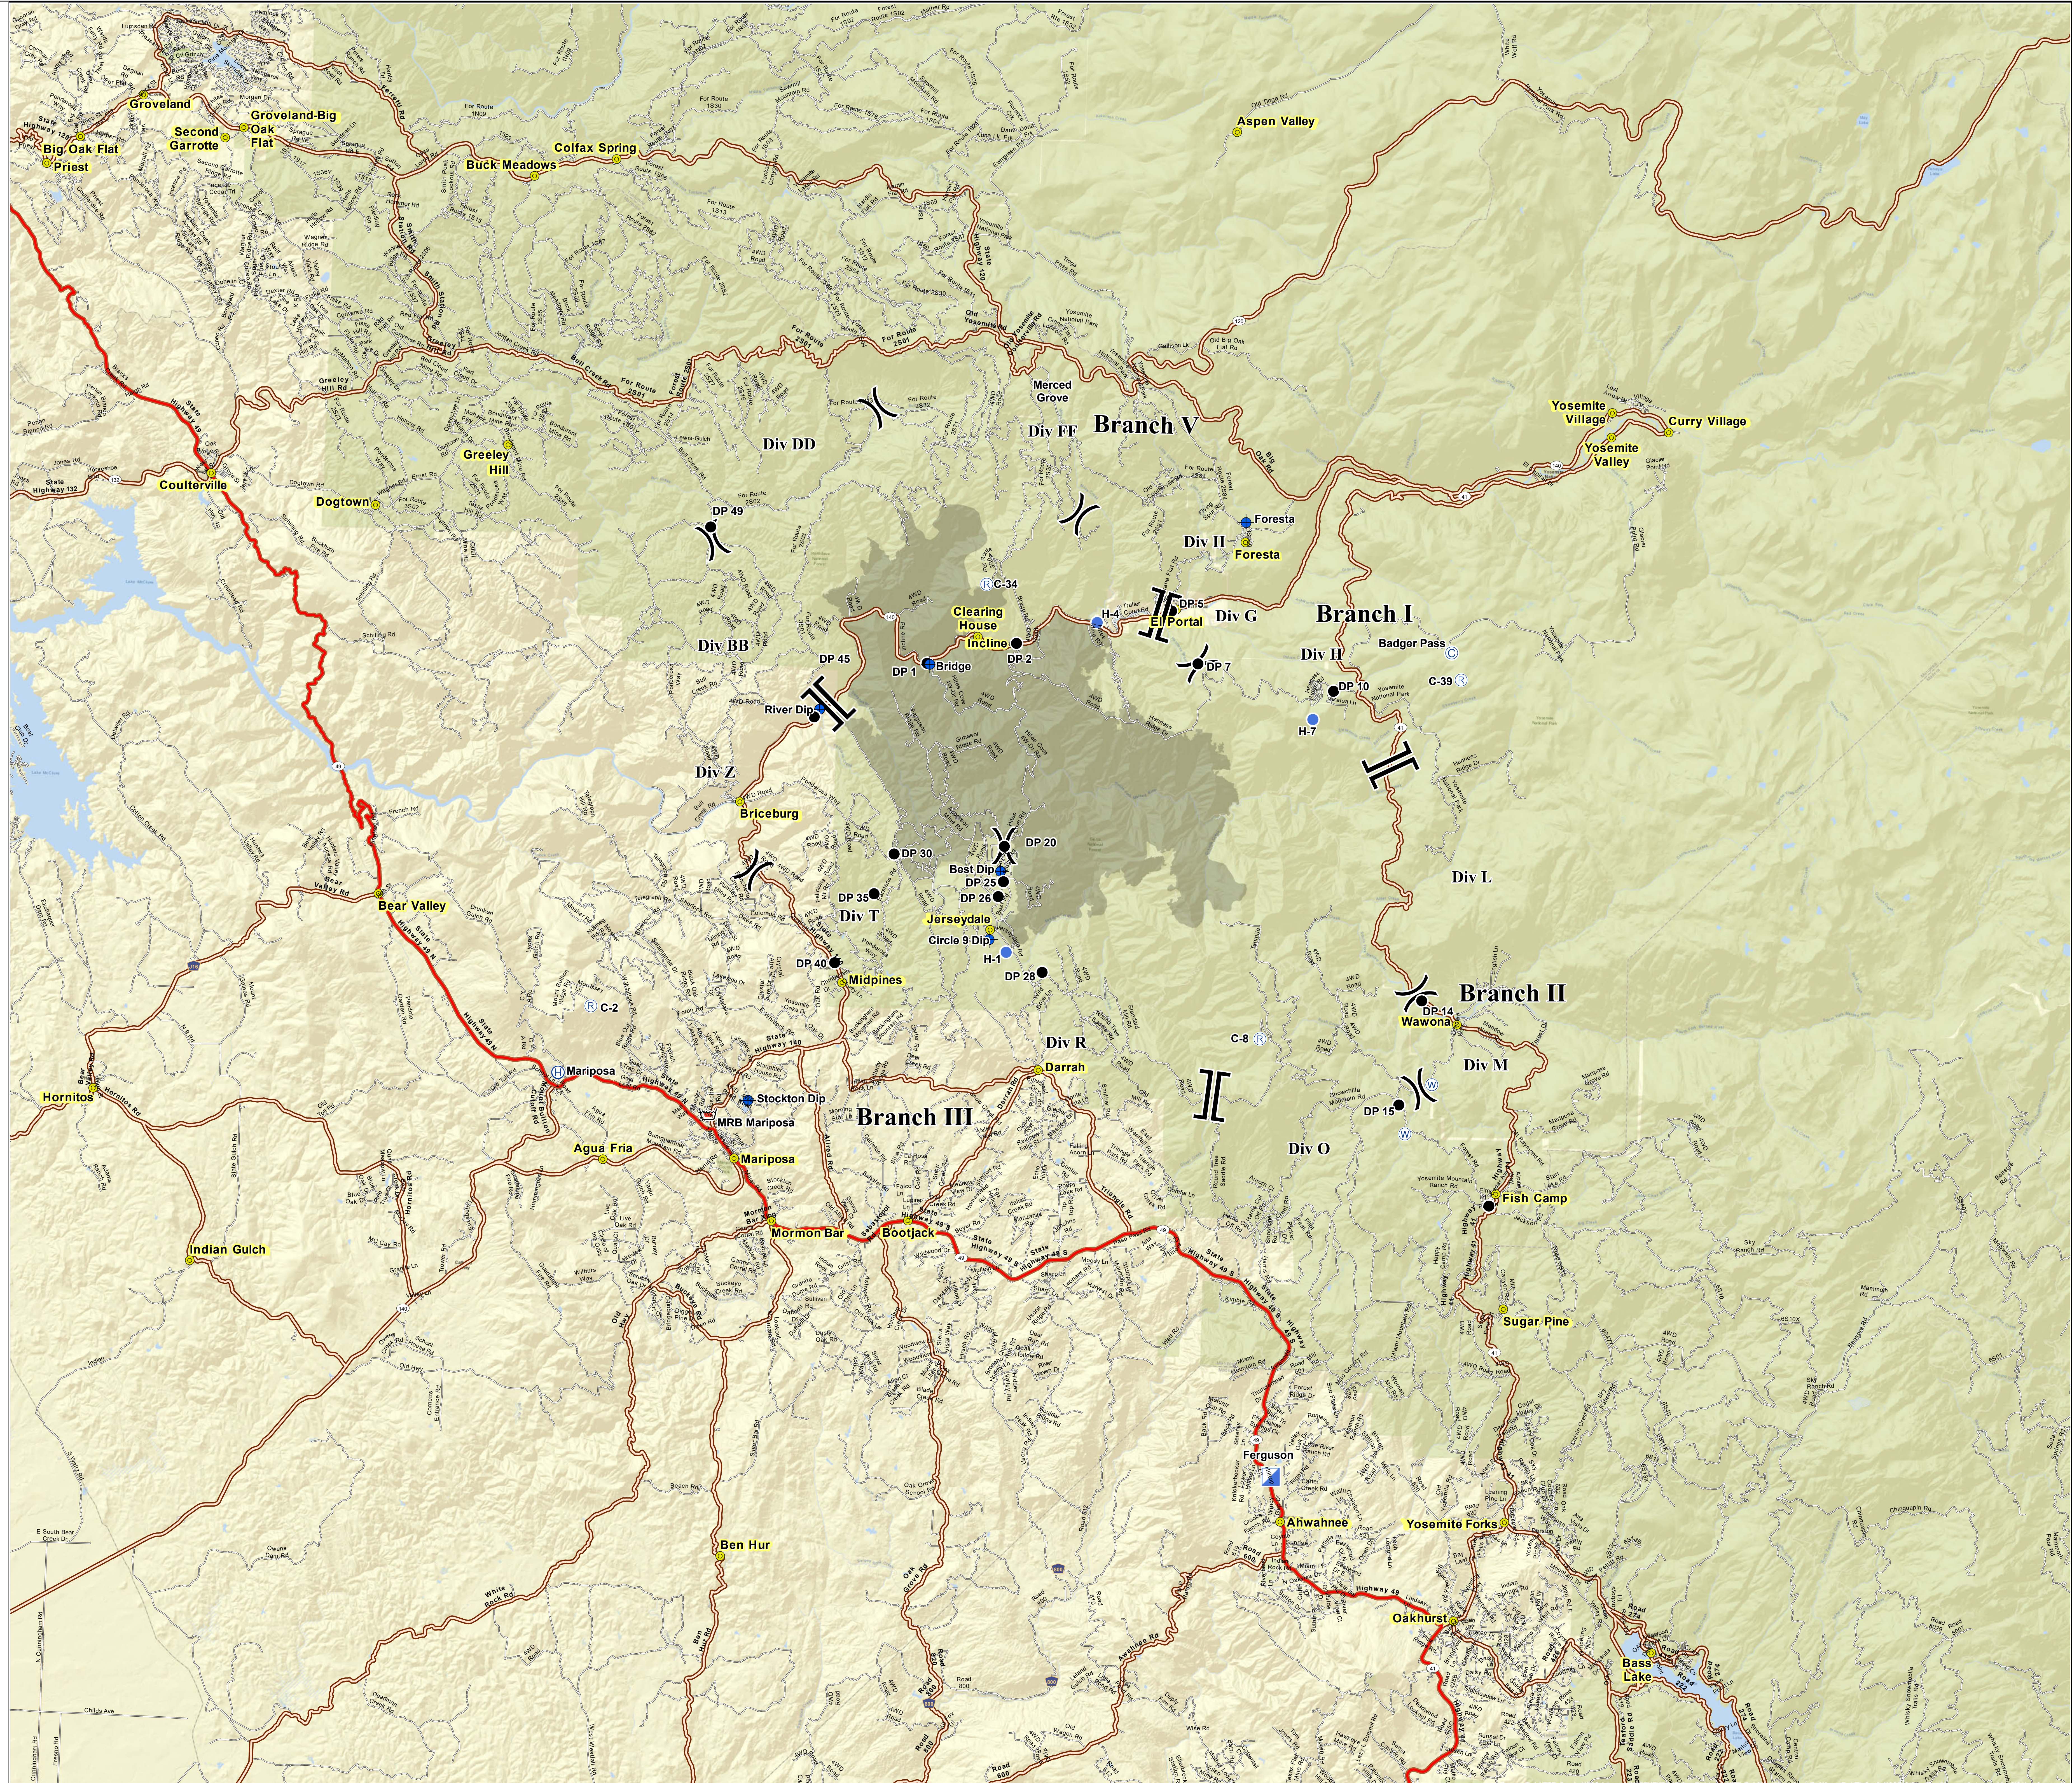

Transportation Ferguson

CA-SNF-000745

07/23/2018

- Camp
- Dip Site
- Drop Point
- Helibase
- Helispot
- Incident Command Post
- Repeater
- Retardant/Mud Pit
- Water Source
- Division Break
- Branch Break
- Population less than 300,000
- Highways
- Major Roads
- Local Streets