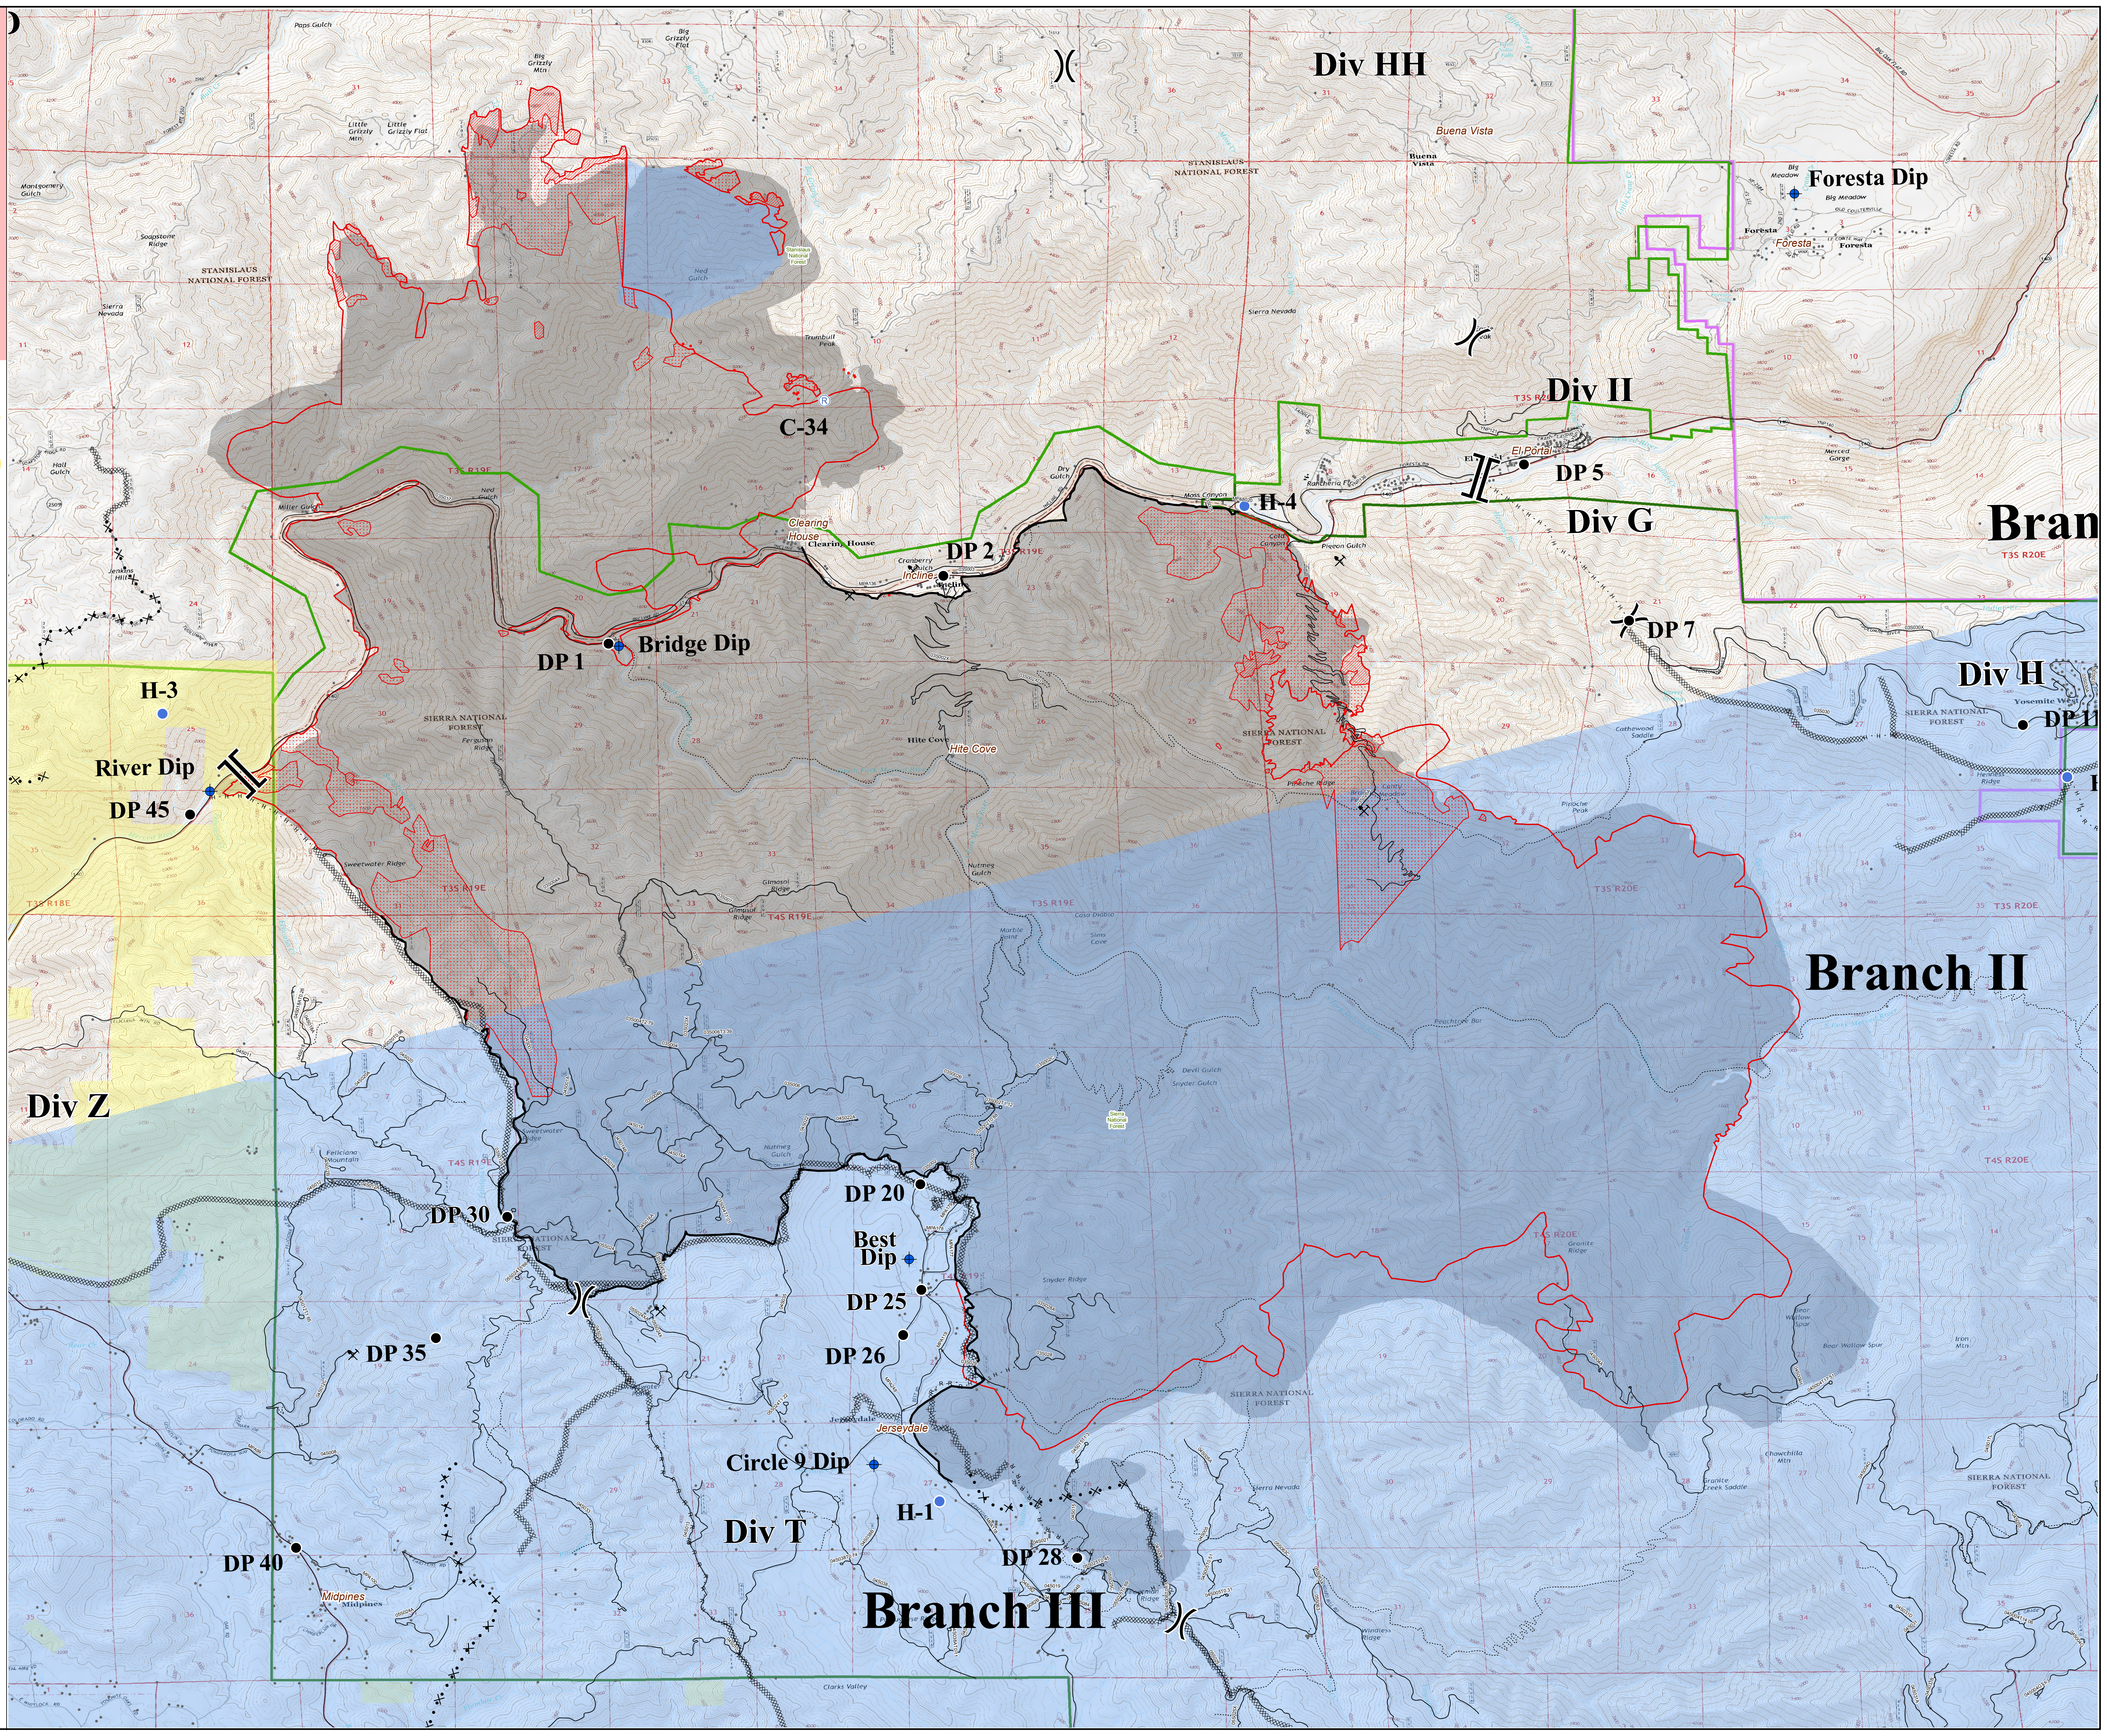

- Dip Site
- Drop Point
- Hellsite
- Repeater
- Division Break
- Branch Break
- Completed Line
- Completed Dozer Line
- Completed Hand Line
- Road as Completed Line
- Proposed Dozer Line
- Mine Hazard
- Trail
- Isolated Heat
- Intense Heat
- Scattered Heat
- IR Heat Perimeter 20180724
- NO DATA
- BLM Land
- Sierra National Forest
- Stanislaus National Forest
- National Parks Boundary

Div HH

Foresta Dip

Div II

Div G

Branch I

Div H

Branch II

Div Z

Div T

Branch III

C-34

H-3

River Dip

DP 45

DP 1

Bridge Dip

DP 2

H-4

DP 5

DP 7

DP 11

DP 30

DP 20

Best Dip