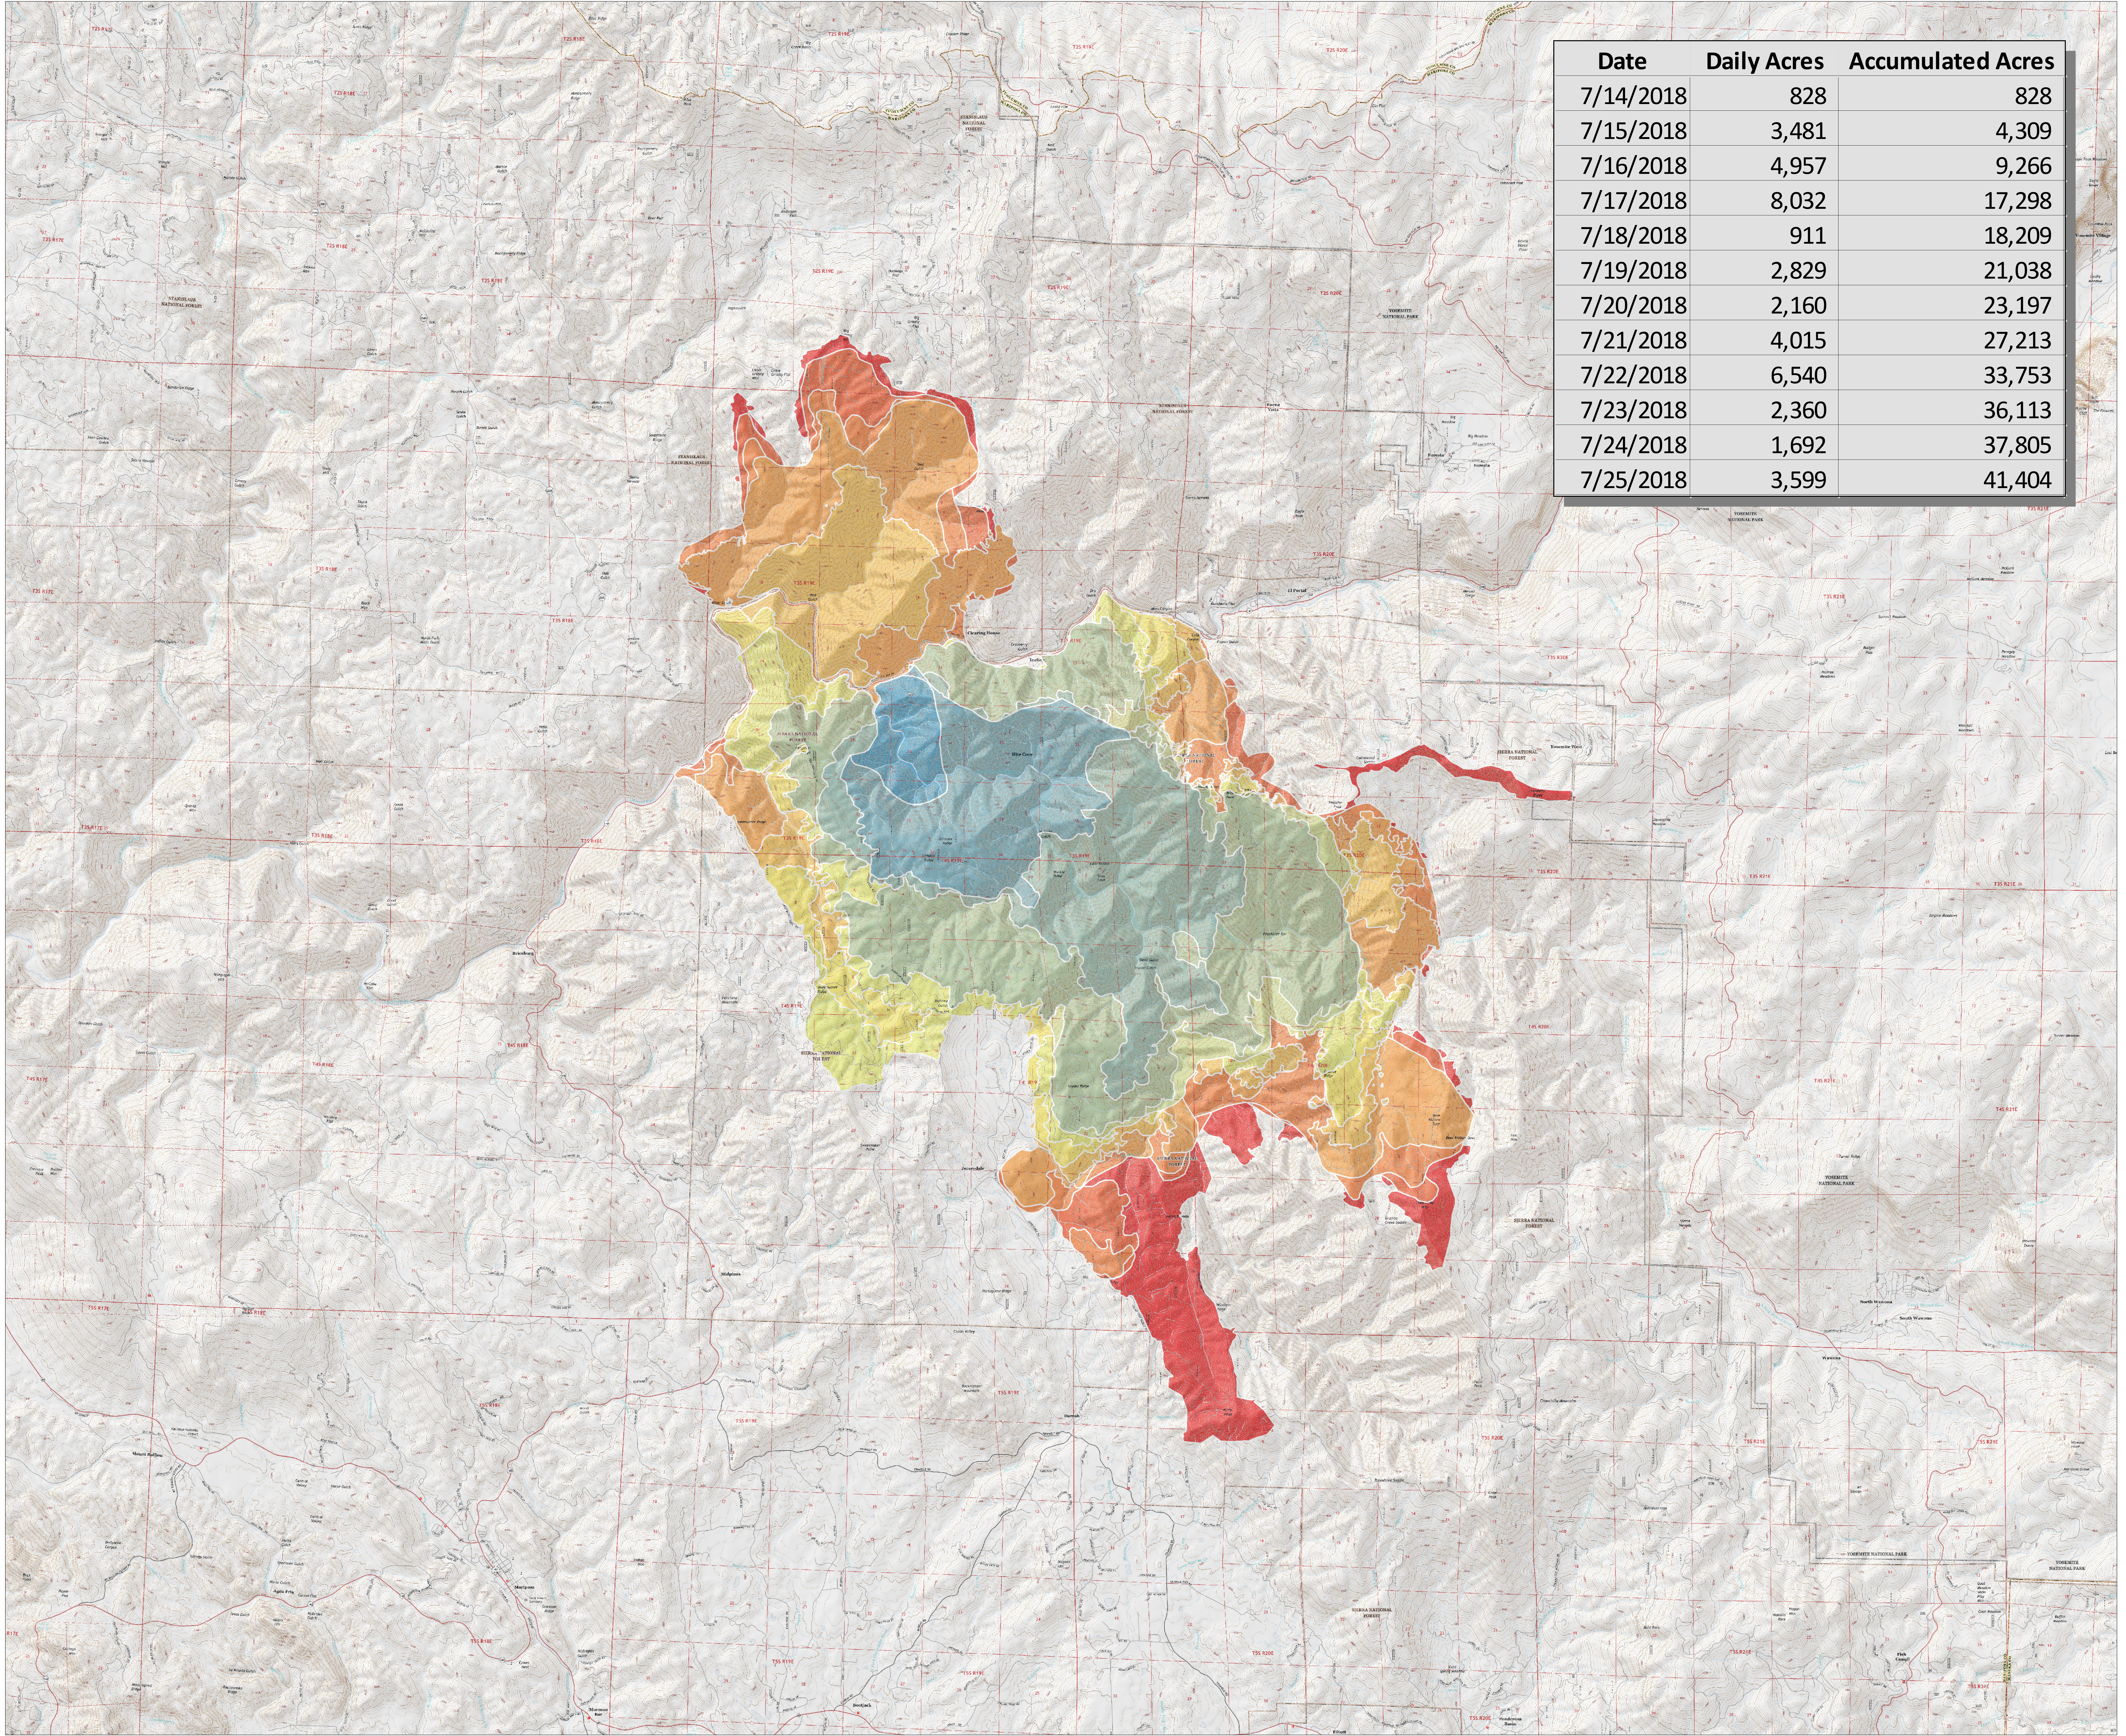

Progression

Ferguson Fire
CA-SNF-000745
7/25/2018
1200

Progression

| Date | Daily Acres | Accumulated Acres |
|-----------|-------------|-------------------|
| 7/14/2018 | 828 | 828 |
| 7/15/2018 | 3,481 | 4,309 |
| 7/16/2018 | 4,957 | 9,266 |
| 7/17/2018 | 8,032 | 17,298 |
| 7/18/2018 | 911 | 18,209 |
| 7/19/2018 | 2,829 | 21,038 |
| 7/20/2018 | 2,160 | 23,197 |
| 7/21/2018 | 4,015 | 27,213 |
| 7/22/2018 | 6,540 | 33,753 |
| 7/23/2018 | 2,360 | 36,113 |
| 7/24/2018 | 1,692 | 37,805 |
| 7/25/2018 | 3,599 | 41,404 |

N

0 1 Miles