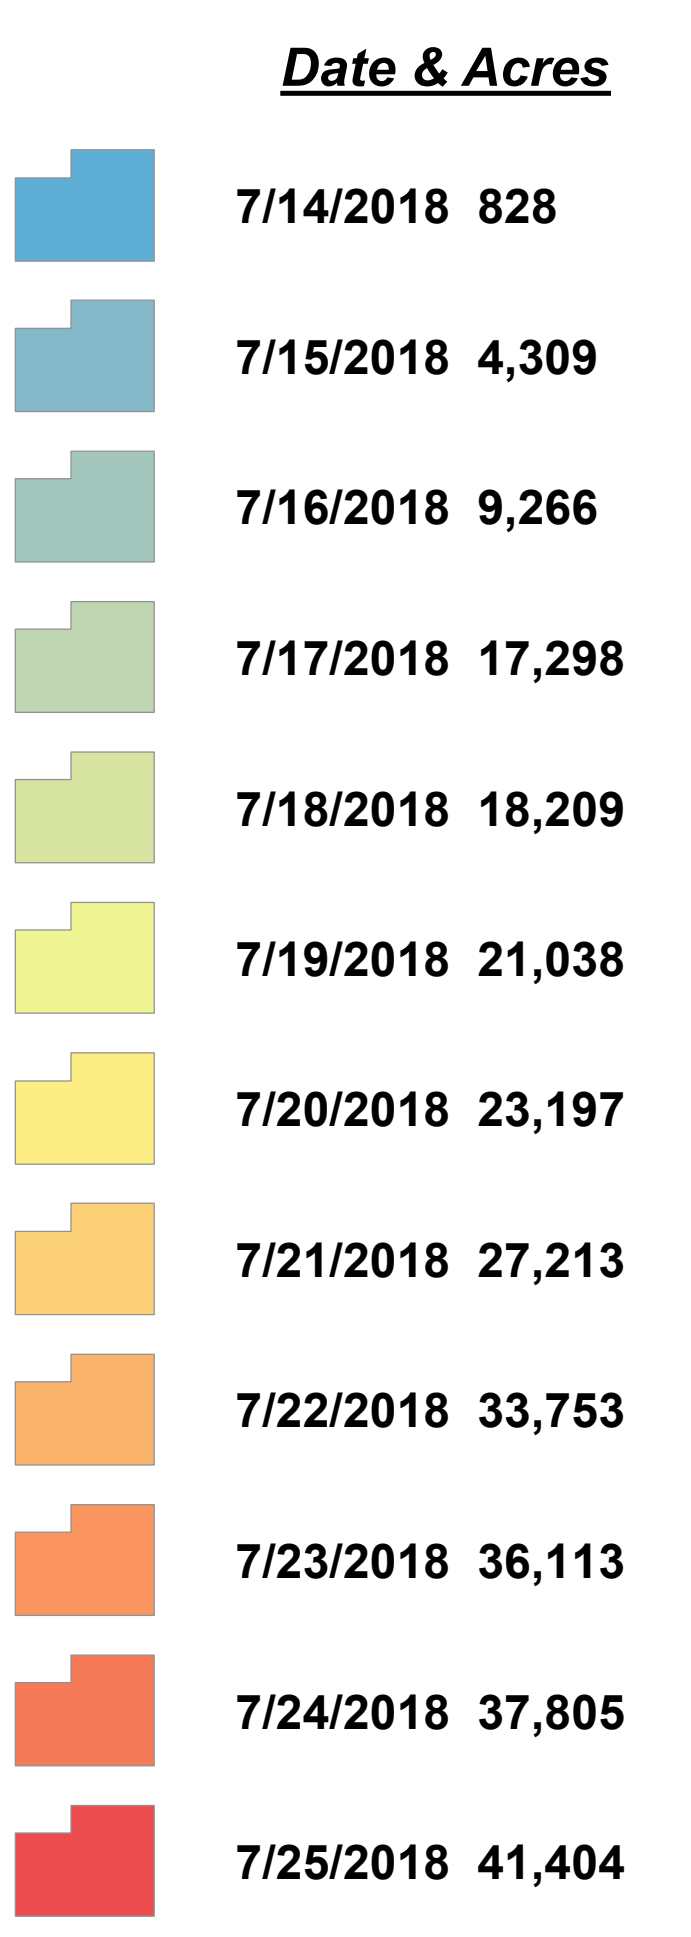

Progression

Ferguson Fire
CA-SNF-000745
7/25/2018
1200

Progression

| Date | Daily Acres | Accumulated Acres |
|-----------|-------------|-------------------|
| 7/14/2018 | 828 | 828 |
| 7/15/2018 | 3,481 | 4,309 |
| 7/16/2018 | 4,957 | 9,266 |
| 7/17/2018 | 8,032 | 17,298 |
| 7/18/2018 | 911 | 18,209 |
| 7/19/2018 | 2,829 | 21,038 |
| 7/20/2018 | 2,160 | 23,197 |
| 7/21/2018 | 4,015 | 27,213 |
| 7/22/2018 | 6,540 | 33,753 |
| 7/23/2018 | 2,360 | 36,113 |
| 7/24/2018 | 1,692 | 37,805 |
| 7/25/2018 | 3,599 | 41,404 |