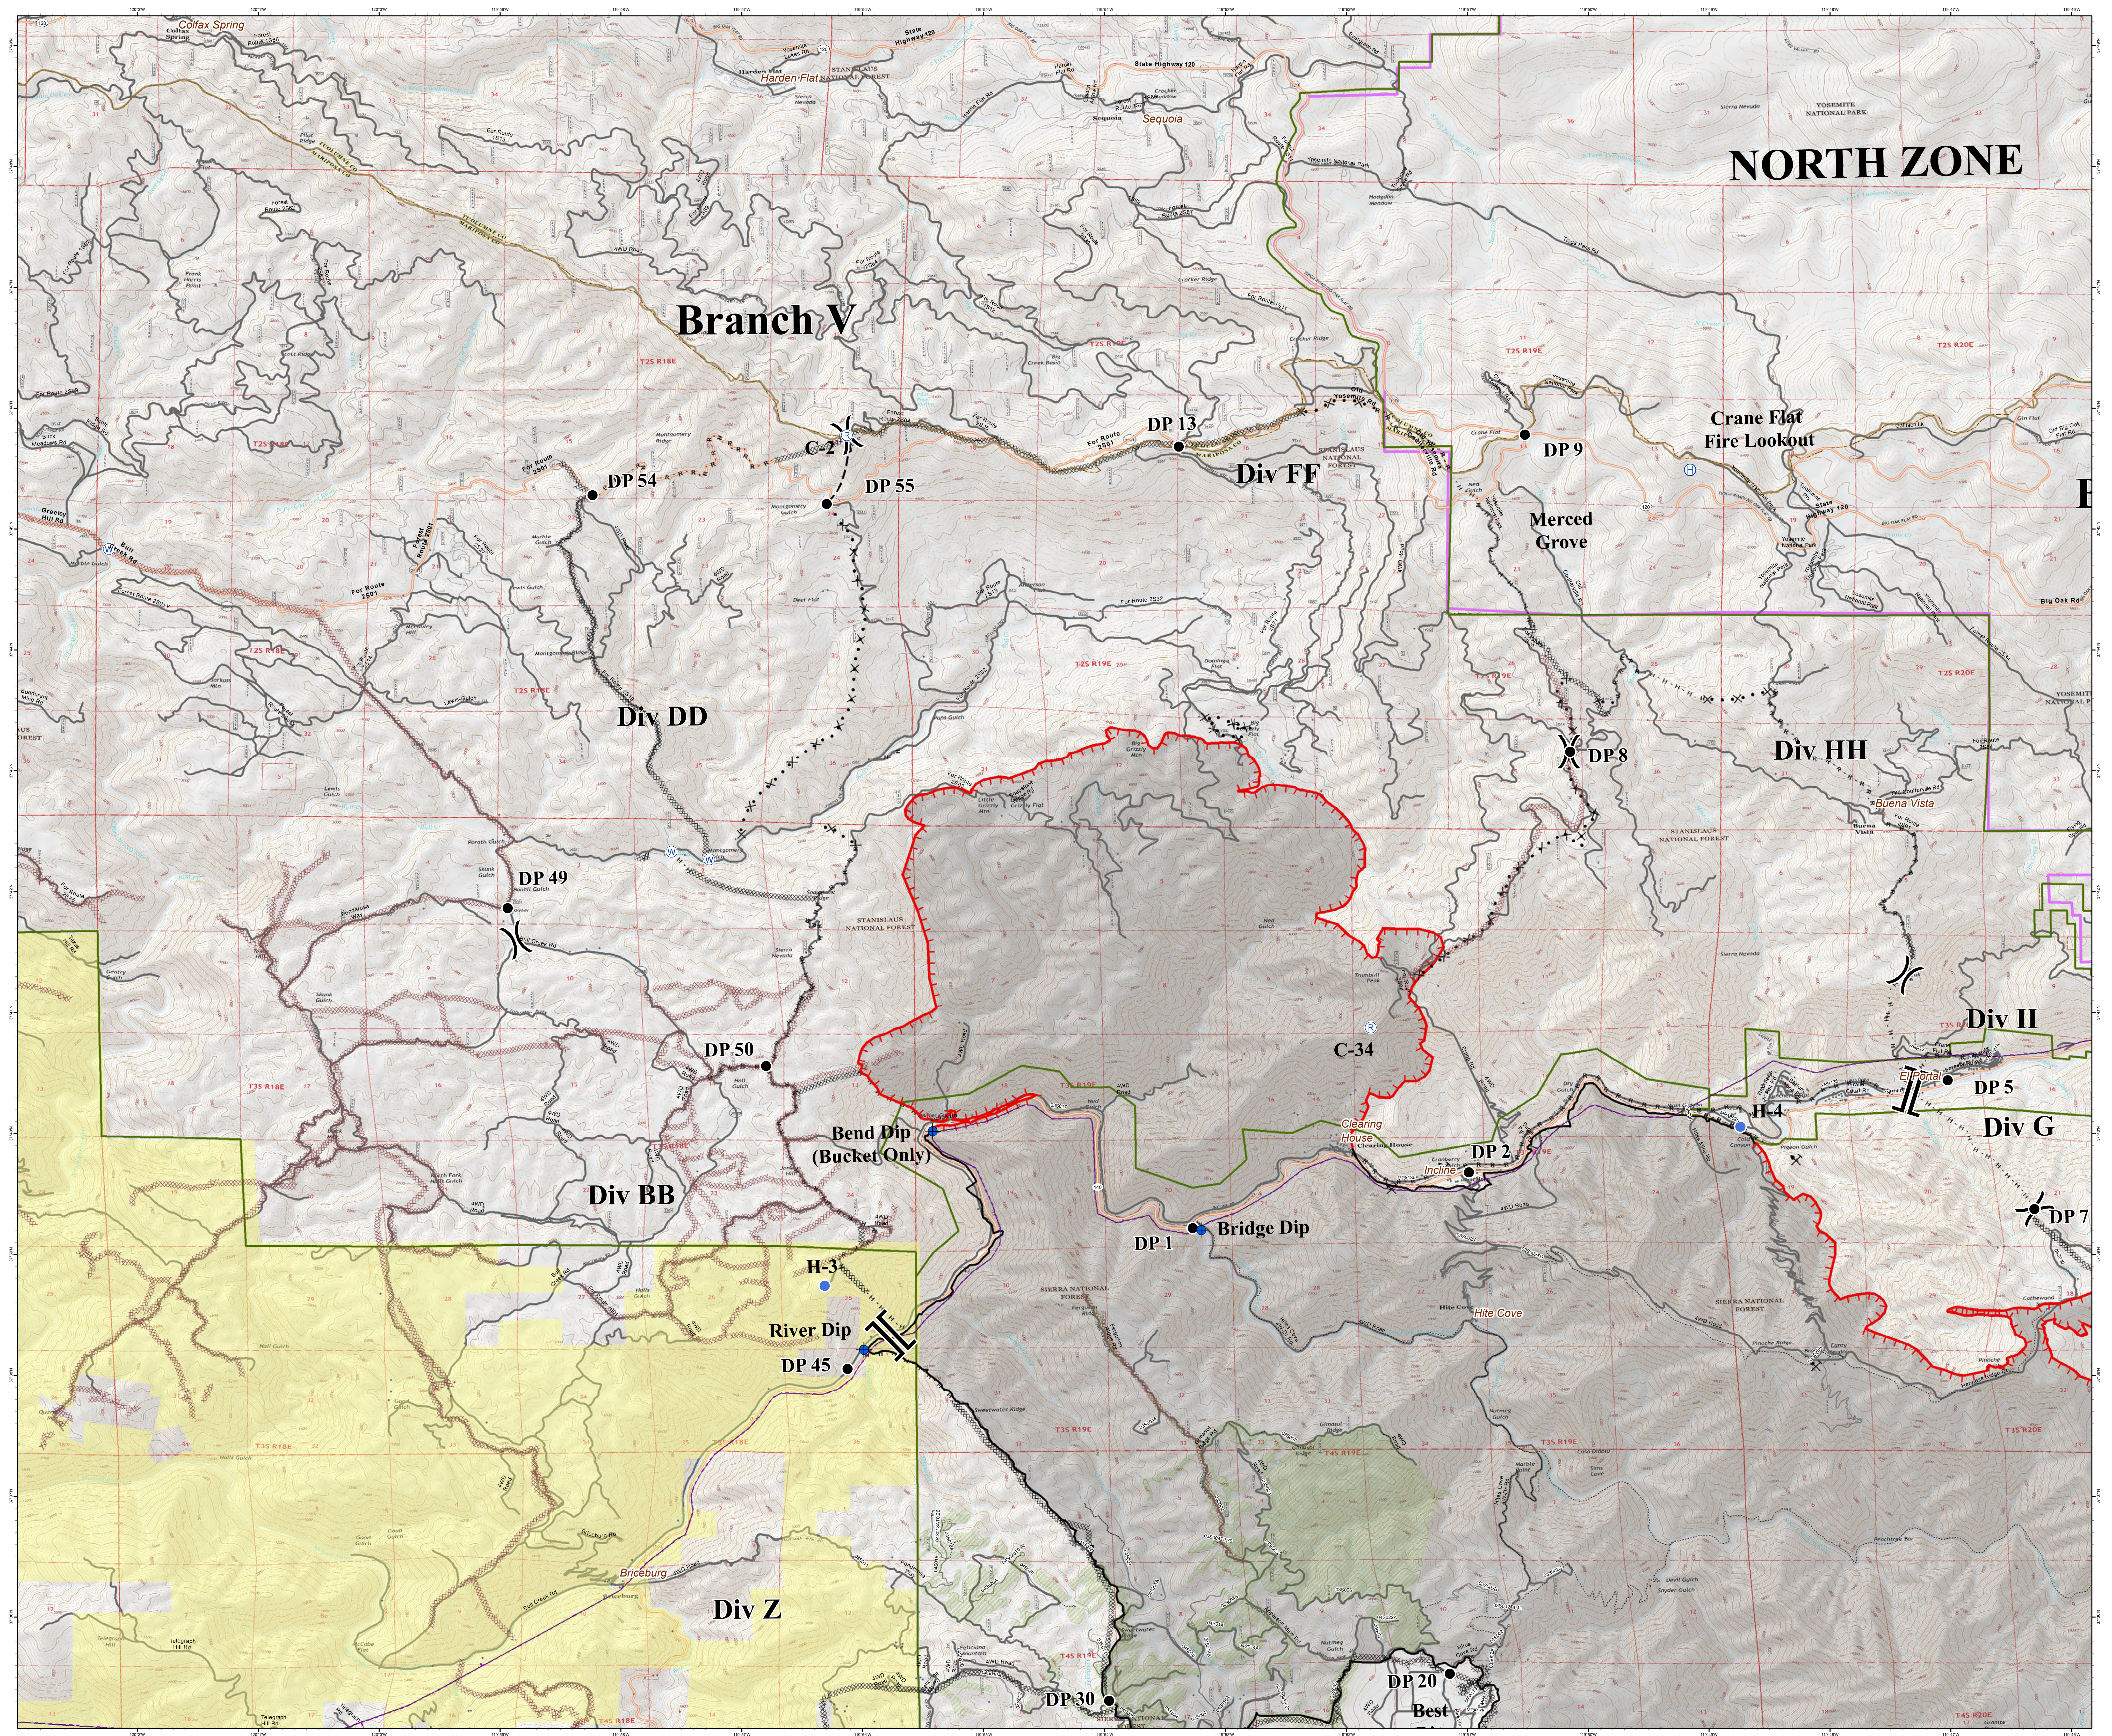

OPS Branch V
Ferguson
 CA-SNF-000745
 07/27/2018
 0600

- Dip Site
- Drop Point
- Helibase
- Hotspot
- Repeater
- Water Source
- Division Break
- Branch Break
- Mine Hazard
- Historic Dozer Line
- Powerline 1-100 Volts
- Uncontrolled Fire Edge
- Completed Line
- Completed Dozer Line
- Completed Hand Line
- Road as Completed Line
- Proposed Dozer Line
- Planned Fire Line
- Trail
- Forest Boundary
- Historic Fuel Treatment
- BLM Land
- National Parks Boundary

Div Z

**Crane Flat
Fire Lookout**

**Merced
Grove**

**Bend Dip
(Bucket Only)**

Bridge Dip

River Dip

H-3

H-4