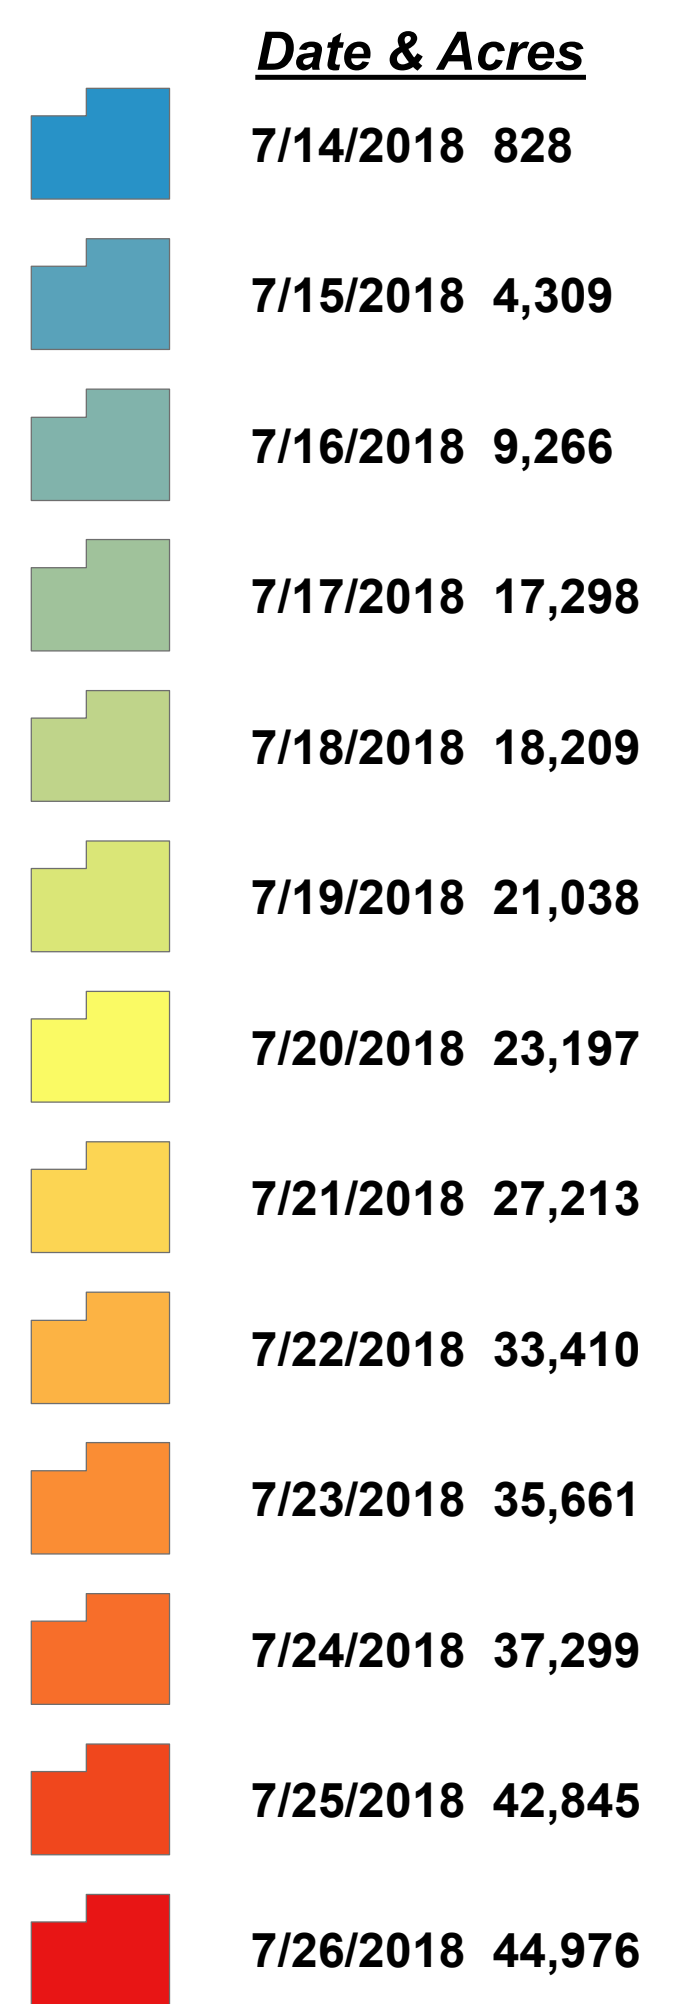

Progression

Ferguson Fire
 CA-SNF-000745
 7/27/2018
 0600

Progression

× Summits

Date	Daily Acres	Accumulated Acres
7/14/2018	828	828
7/15/2018	3,481	4,309
7/16/2018	4,957	9,266
7/17/2018	8,032	17,298
7/18/2018	911	18,209
7/19/2018	2,829	21,038
7/20/2018	2,159	23,197
7/21/2018	4,016	27,213
7/22/2018	6,197	33,410
7/23/2018	2,251	35,661
7/24/2018	1,638	37,299
7/25/2018	5,546	42,845
7/26/2018	2,131	44,976