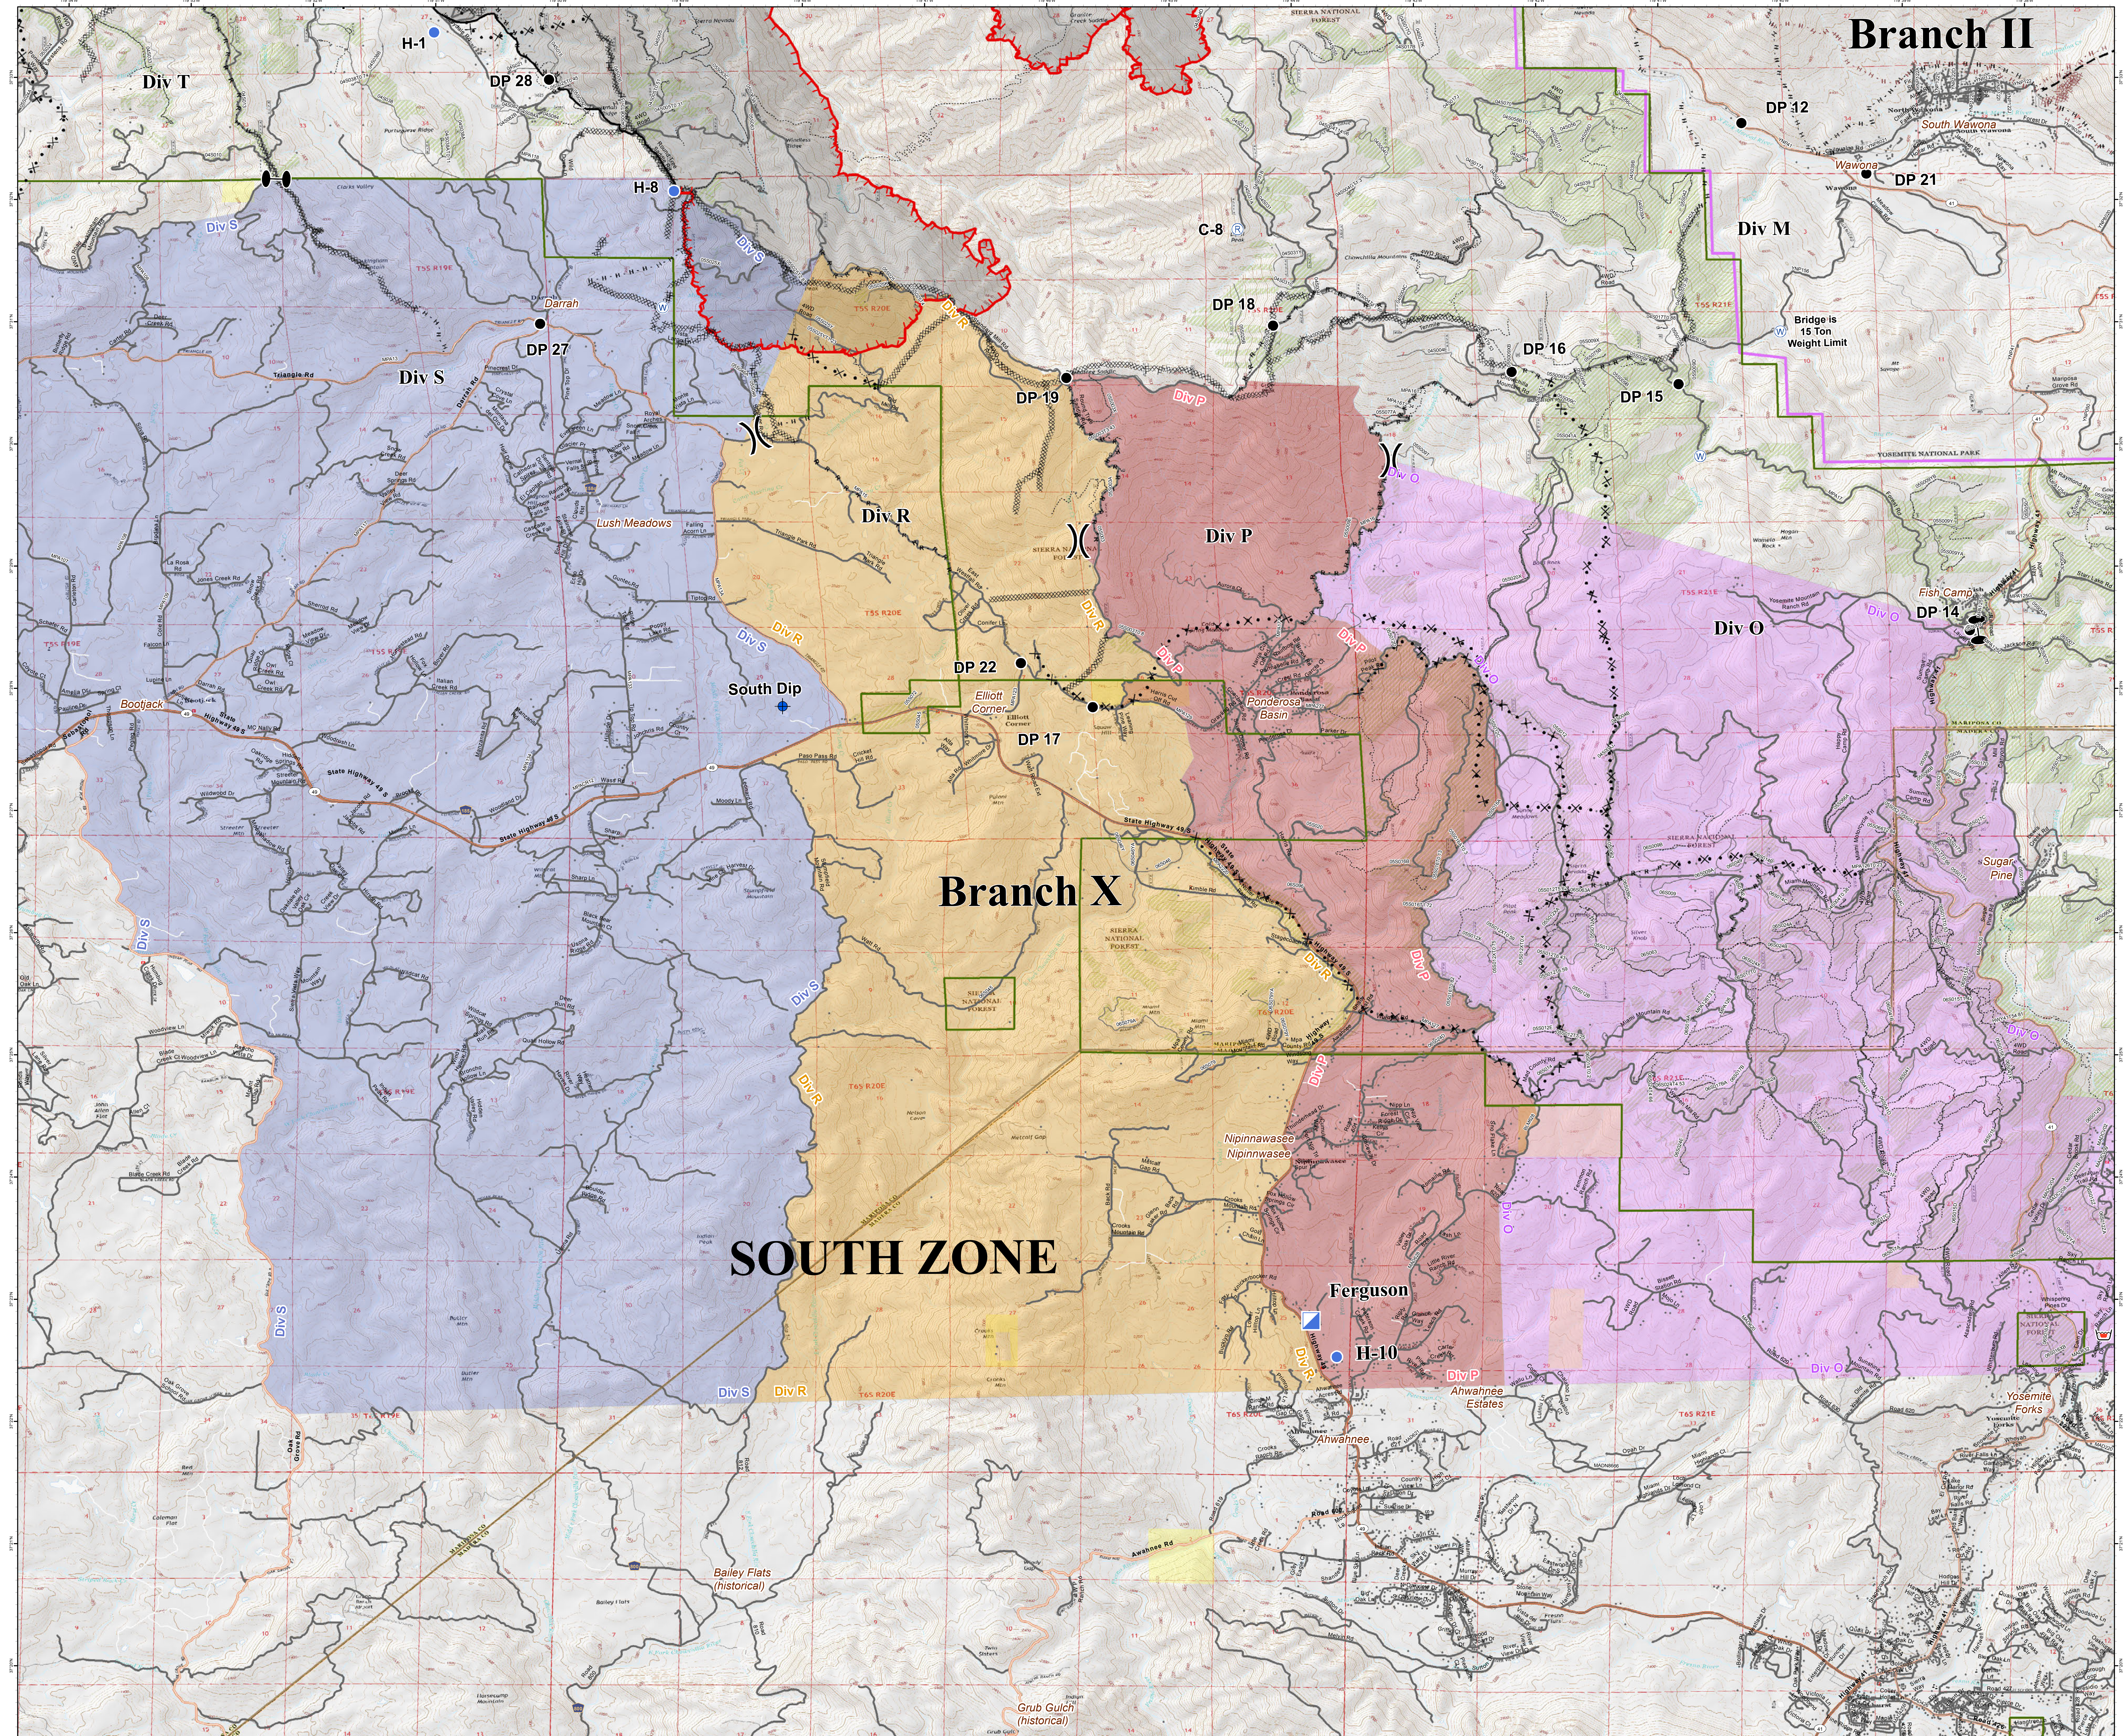

OPS Branch X
Ferguson
 CA-SNF-000745
 07/28/2018
 0600

- Dip Site
- Drop Point
- Hotspot
- Incident Command Post
- Repeater
- Retardant Mud Pit
- Water Source
- Zone Break
- Division Break
- Mine Hazard
- Historic Dozer Line
- Historic Hand Line
- Uncontrolled Fire Edge
- Completed Line
- Completed Dozer Line
- Completed Hand Line
- Road as Completed Line
- Proposed Dozer Line
- Planned Fire Line
- Trail
- Forest Boundary
- Historic Fuel Treatment
- BLM Land
- National Parks Boundary

DP 15

DP 22

DP 17

DP 14

South Dip

Elliott Corner

Ponderosa Basin

Sugar Pine