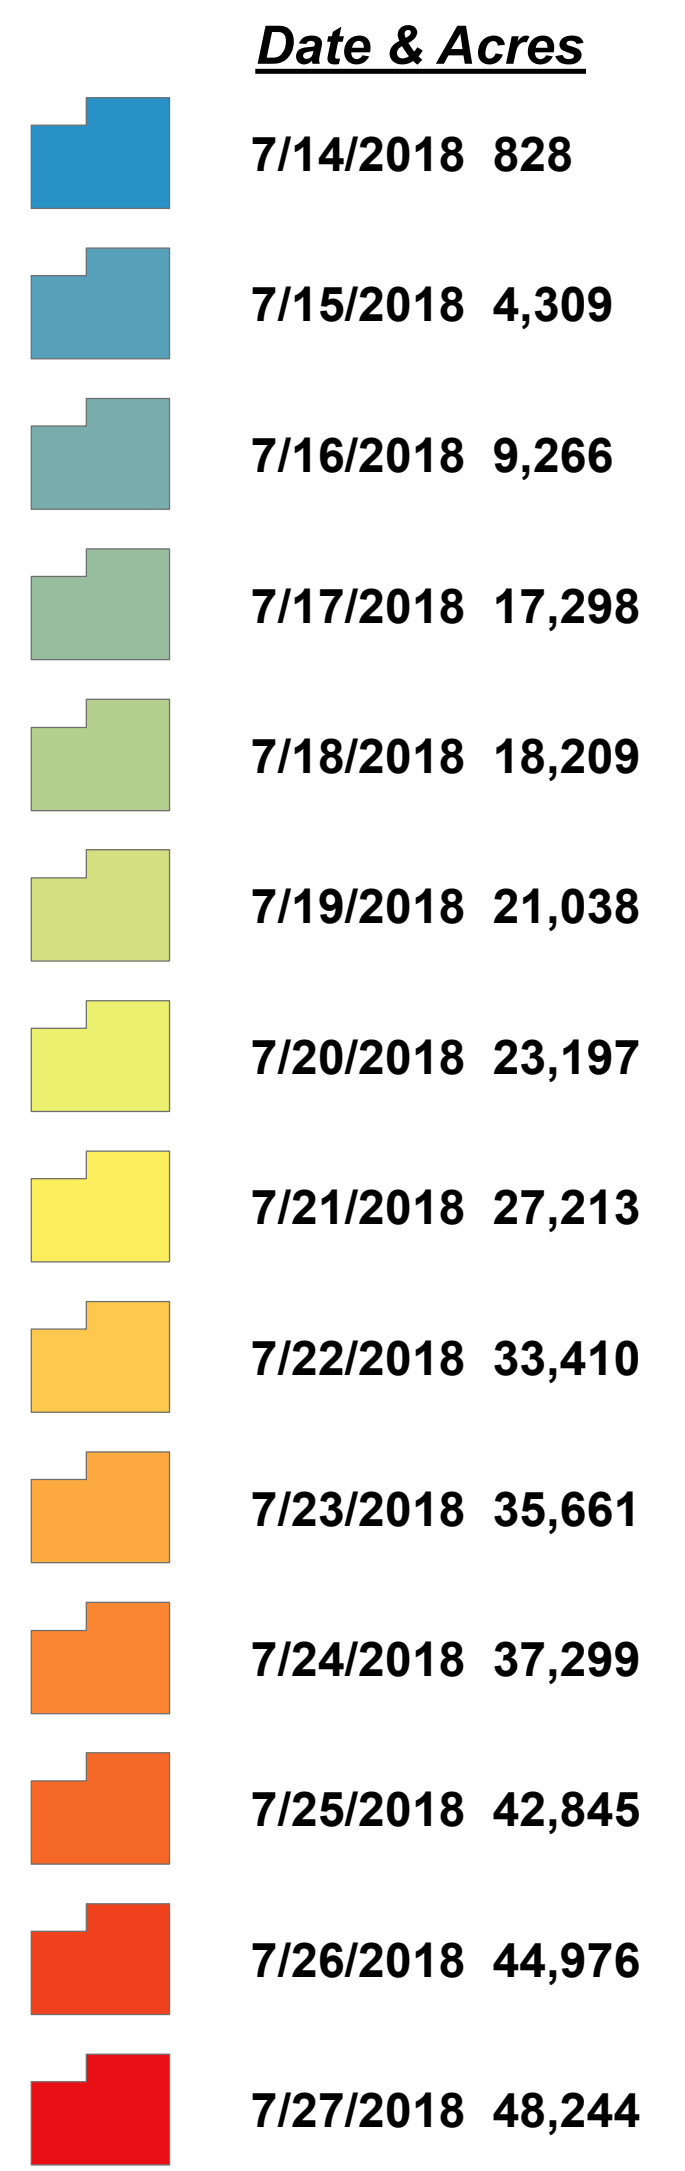

# Progression

Ferguson Fire  
 CA-SNF-000745  
 7/28/2018  
 0600

## Progression

× Summits

Date	Daily Acres	Accumulated Acres
7/14/2018	828	828
7/15/2018	3,481	4,309
7/16/2018	4,957	9,266
7/17/2018	8,032	17,298
7/18/2018	911	18,209
7/19/2018	2,829	21,038
7/20/2018	2,159	23,197
7/21/2018	4,016	27,213
7/22/2018	6,197	33,410
7/23/2018	2,251	35,661
7/24/2018	1,638	37,299
7/25/2018	5,546	42,845
7/26/2018	2,131	44,976
7/27/2018	3,268	48,244