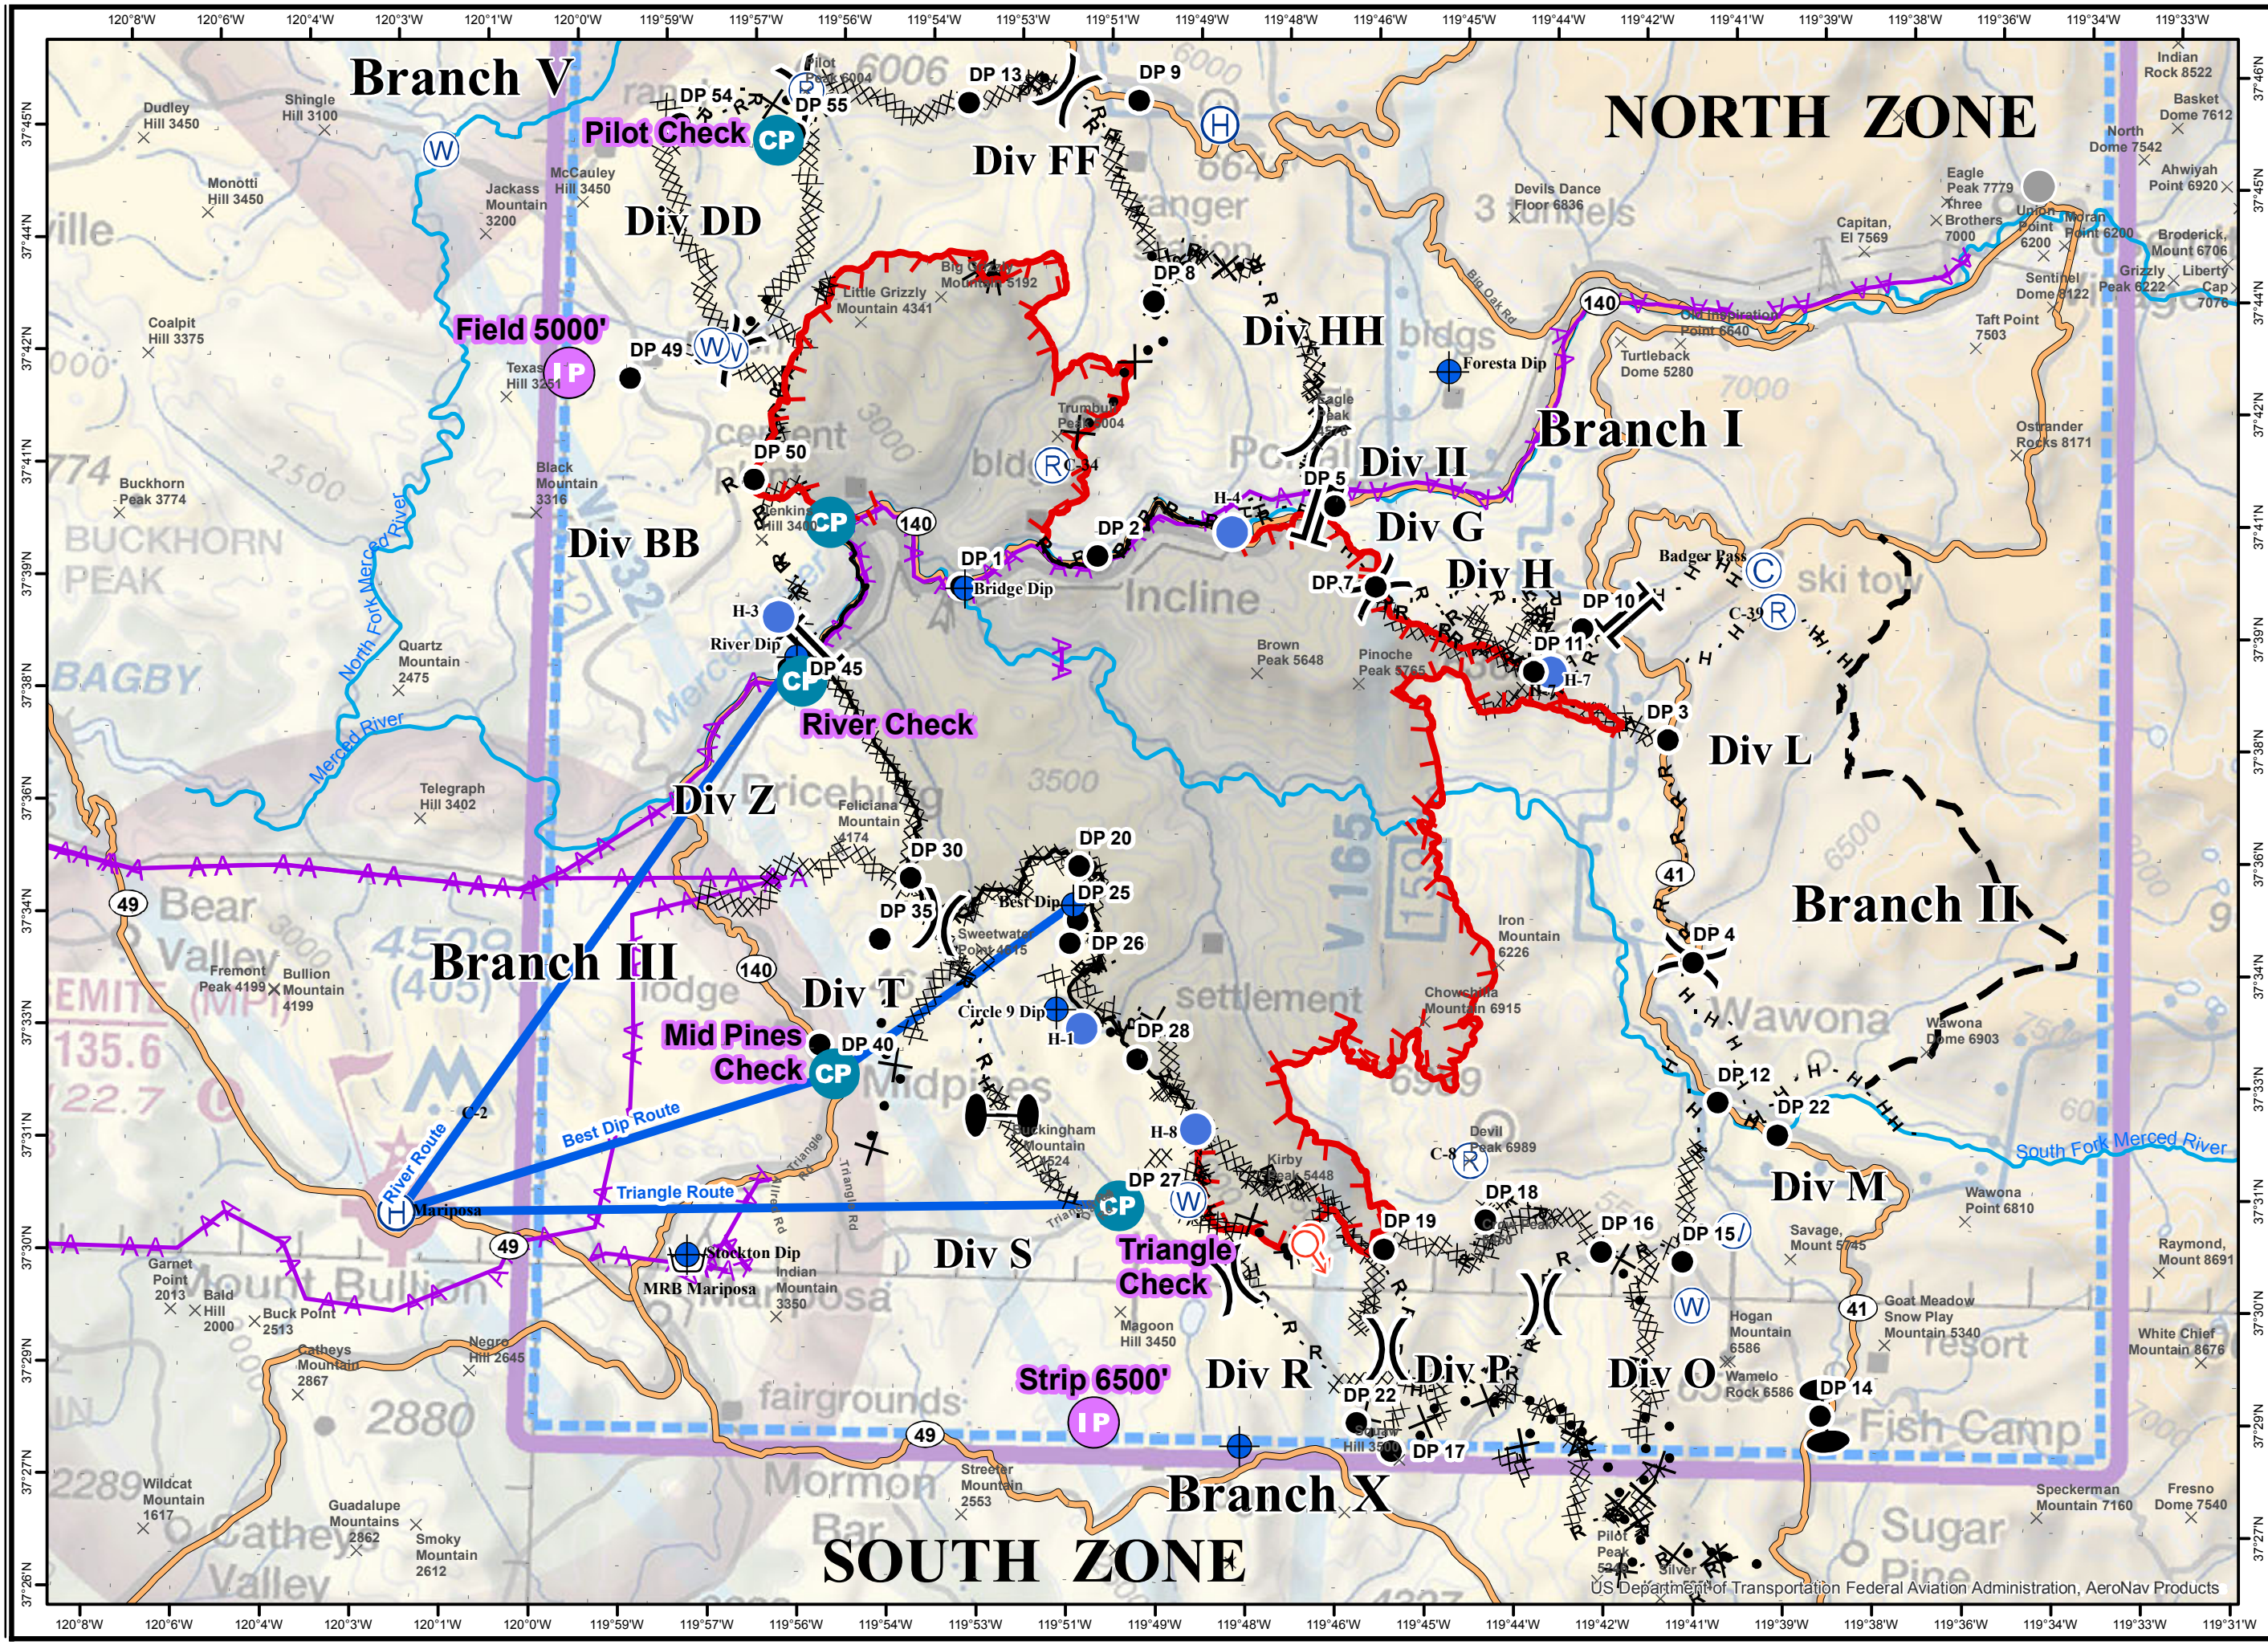

Ferguson Pilot Location Information

TYPE	NAME	LATITUDE	LONGITUDE	TYPE	NAME	LATITUDE	LONGITUDE	ELEVATION
Check Point		37 40.020	119 55.490	Drop Point	DP-18	37 31.037	119 44.110	
Check Point	Mid Pines	37 32.667	119 55.133	Drop Point	DP-19	37 30.582	119 45.645	
Check Point	Pilot Check	37 45.103	119 56.573	Drop Point	DP-20	37 35.532	119 51.146	
Check Point	River Check	37 37.887	119 55.892	Drop Point	DP-21	37 32.222	119 39.298	
Check Point	Triangle Check	37 31.014	119 50.310	Drop Point	DP-22	37 28.206	119 46.201	
Dip Site	Best Dip	37 35.02	119 51.223	Drop Point	DP-25	37 34.811	119 51.139	
Dip Site	Bend Dip (Bucket Only)	37 40.02	119 55.42	Drop Point	DP-26	37 34.503	119 51.265	
Dip Site	Bridge Dip	37 39.202	119 53.201	Drop Point	DP-27	37 30.984	119 50.145	
Dip Site	Circle 9 Dip	37 33.619	119 51.461	Drop Point	DP-28	37 32.983	119 50.076	
Dip Site	Foresta Dip	37 42.288	119 45.182	Drop Point	DP-30	37 35.309	119 53.964	
Dip Site	River Dip	37 38.212	119 55.993	Drop Point	DP-35	37 34.483	119 54.447	
Dip Site	Stockton Dip	37 30.238	119 57.566	Drop Point	DP-40	37 33.052	119 55.404	
Dip Site	South Dip	37 27.86	119 48.20	Drop Point	DP-45	37 38.055	119 56.125	
Drop Point	DP-1	37 39.218	119 53.271	Drop Point	DP-50	37 40.552	119 56.790	
Drop Point	DP-2	37 39.68	119 50.996	Drop Point	DP-54	37 45.282	119 58.235	
Drop Point	DP-3	37 37.451	119 41.323	Drop Point	DP-55	37 45.248	119 56.123	
Drop Point	DP-4	37 34.487	119 40.793	Heli Base	Crane Flat	37 44.637	119 49.263	
Drop Point	DP-5	37 40.442	119 47.027	Heli Base	Mariposa	37 30.614	120 2.445	
Drop Point	DP-7	37 39.383	119 46.325	Heli Spot	H-1	37 33.37	119 51.003	
Drop Point	DP-8	37 43.158	119 50.148	Heli Spot	H-3	37 38.74	119 56.31	3000'
Drop Point	DP-9	37 45.782	119 50.523	Heli Spot	H-4	37 40.062	119 48.77	
Drop Point	DP-10	37 38.902	119 42.829	Heli Spot	H-7	37 38.308	119 38.308	
Drop Point	DP-11	37 38.312	119 43.606	Heli Spot	H-8	37 32.071	119 49.051	
Drop Point	DP-12	37 32.628	119 40.32	Heli Spot	H-10	37 22.528	119 43.626	
Drop Point	DP-13	37 45.684	119 53.386	Initiation Point	Field	37 41.925	119 59.974	5000'
Drop Point	DP-14	37 28.476	119 38.448	Initiation Point	Miami	37 25.16	119 44.78	6500'
Drop Point	DP-15	37 30.502	119 40.84	Initiation Point	Strip	37 28.12	119 50.62	6500'
Drop Point	DP-16	37 30.590	119 42.197	MRP	Sky	37 22.707	119 37.347	
Drop Point	DP-17	37 27.854	119 45.625	MRP	Mariposa	37 30.119	119 57.504	