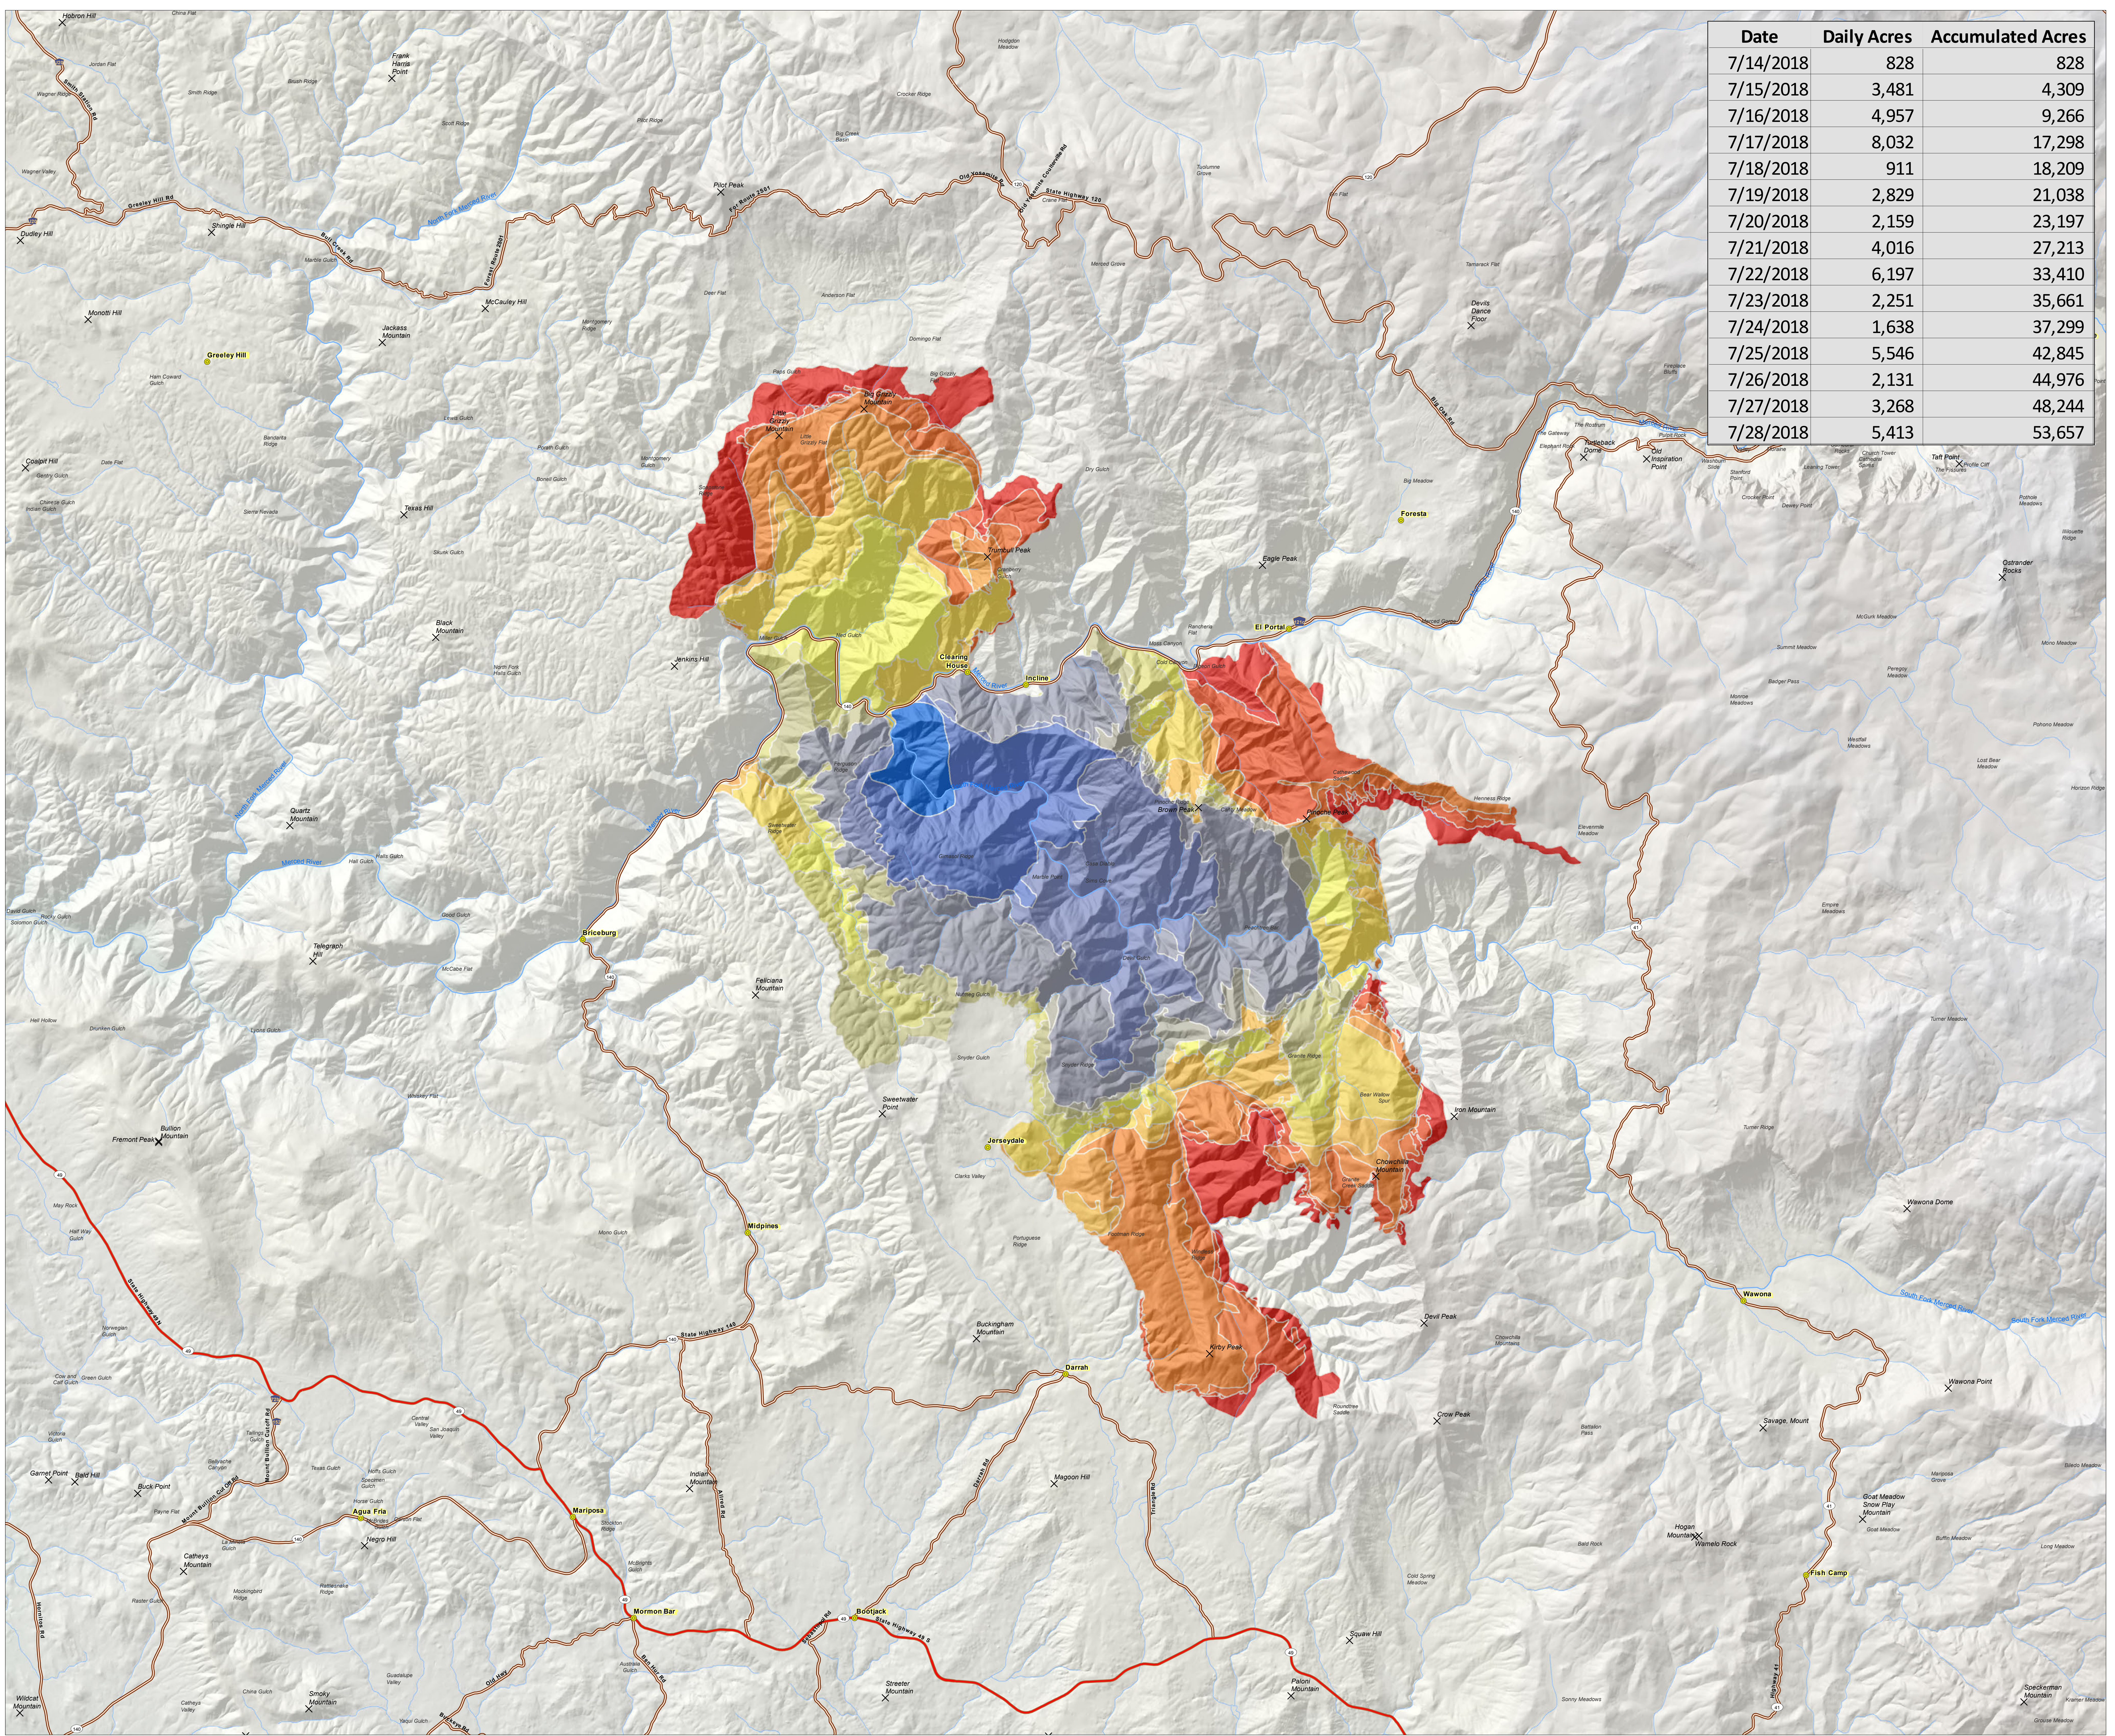

Progression

Ferguson Fire
 CA-SNF-000745
 7/29/2018
 0600

Progression

Date

× Summits

Date	Daily Acres	Accumulated Acres
7/14/2018	828	828
7/15/2018	3,481	4,309
7/16/2018	4,957	9,266
7/17/2018	8,032	17,298
7/18/2018	911	18,209
7/19/2018	2,829	21,038
7/20/2018	2,159	23,197
7/21/2018	4,016	27,213
7/22/2018	6,197	33,410
7/23/2018	2,251	35,661
7/24/2018	1,638	37,299
7/25/2018	5,546	42,845
7/26/2018	2,131	44,976
7/27/2018	3,268	48,244
7/28/2018	5,413	53,657

0 1 2 Miles

N